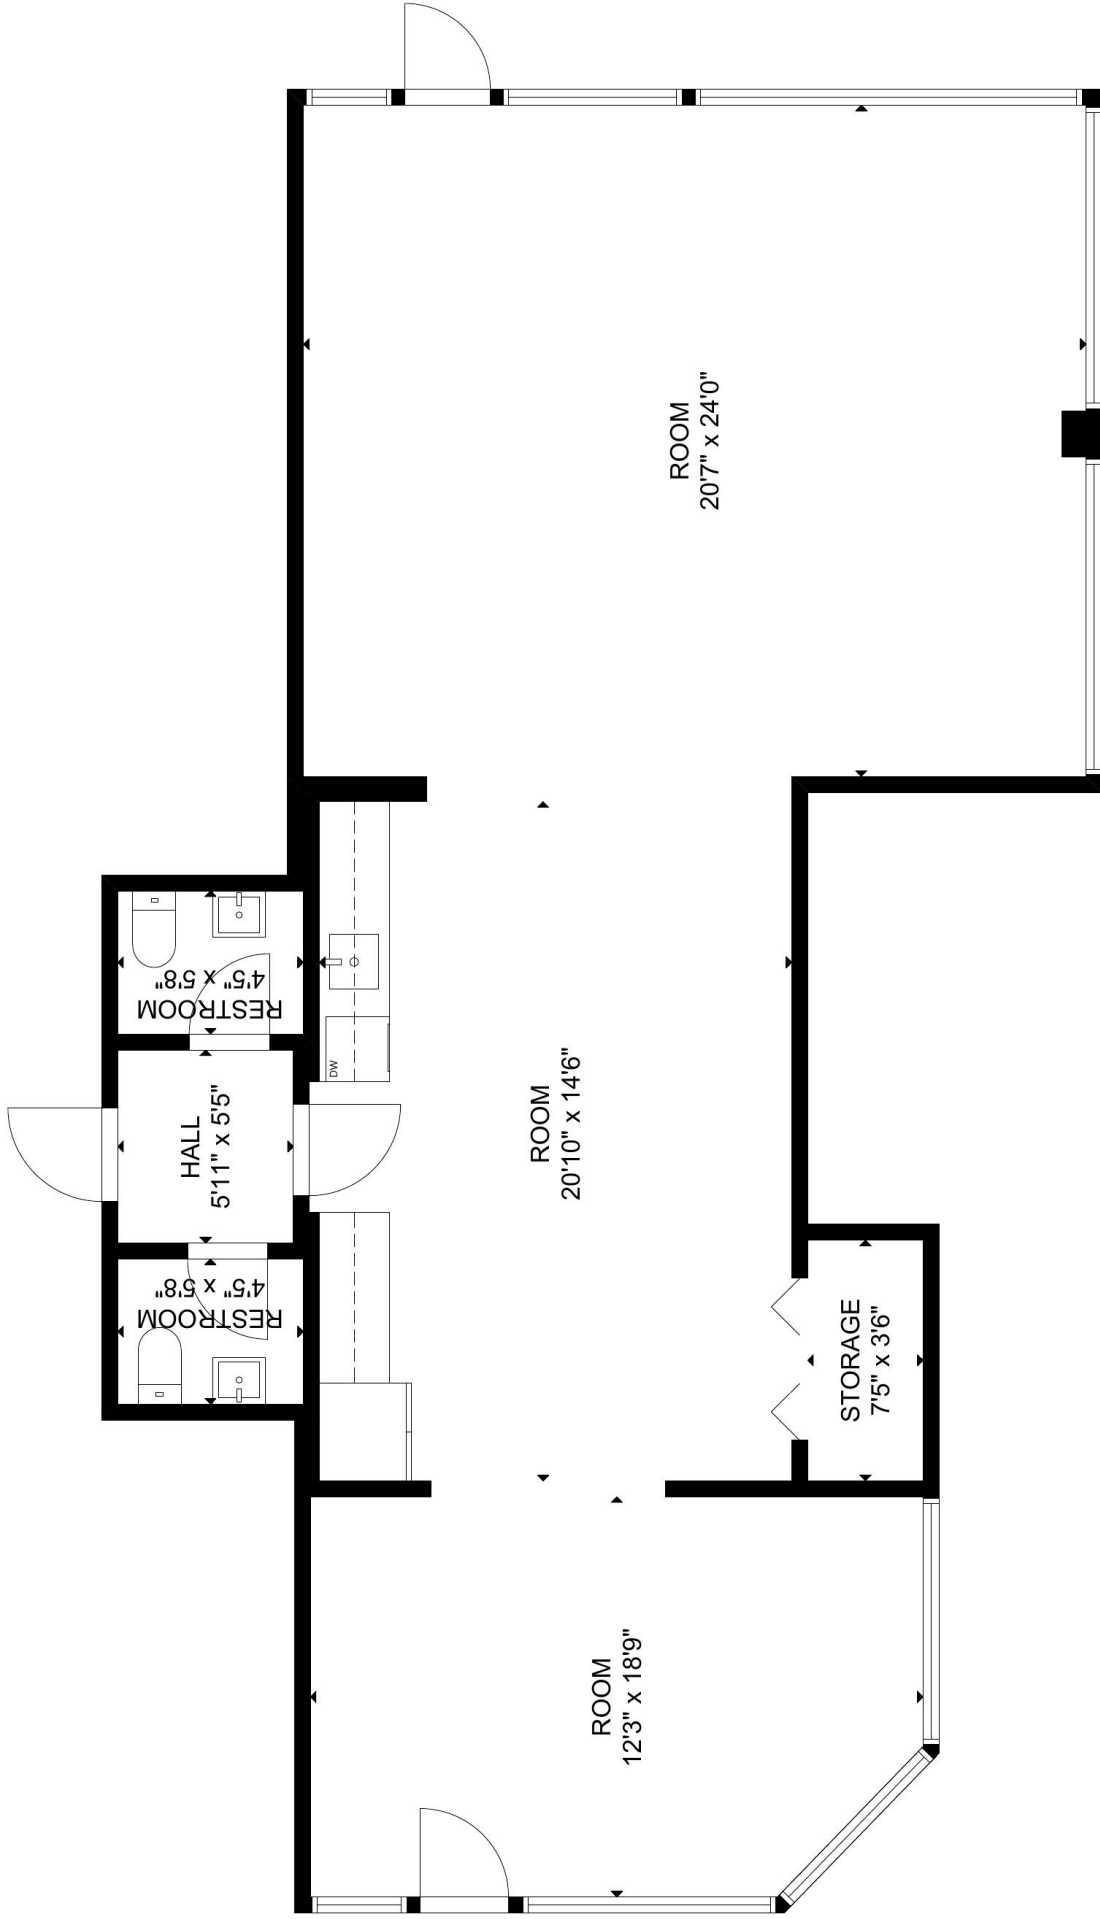

11 Derby Square, Salem, MA 01970

GROSS INTERNAL AREA
TOTAL: 1,164 sq ft
FLOOR 1: 1,164 sq ft
SIZE AND DIMENSIONS ARE APPROXIMATE, ACTUAL MAY VARY.