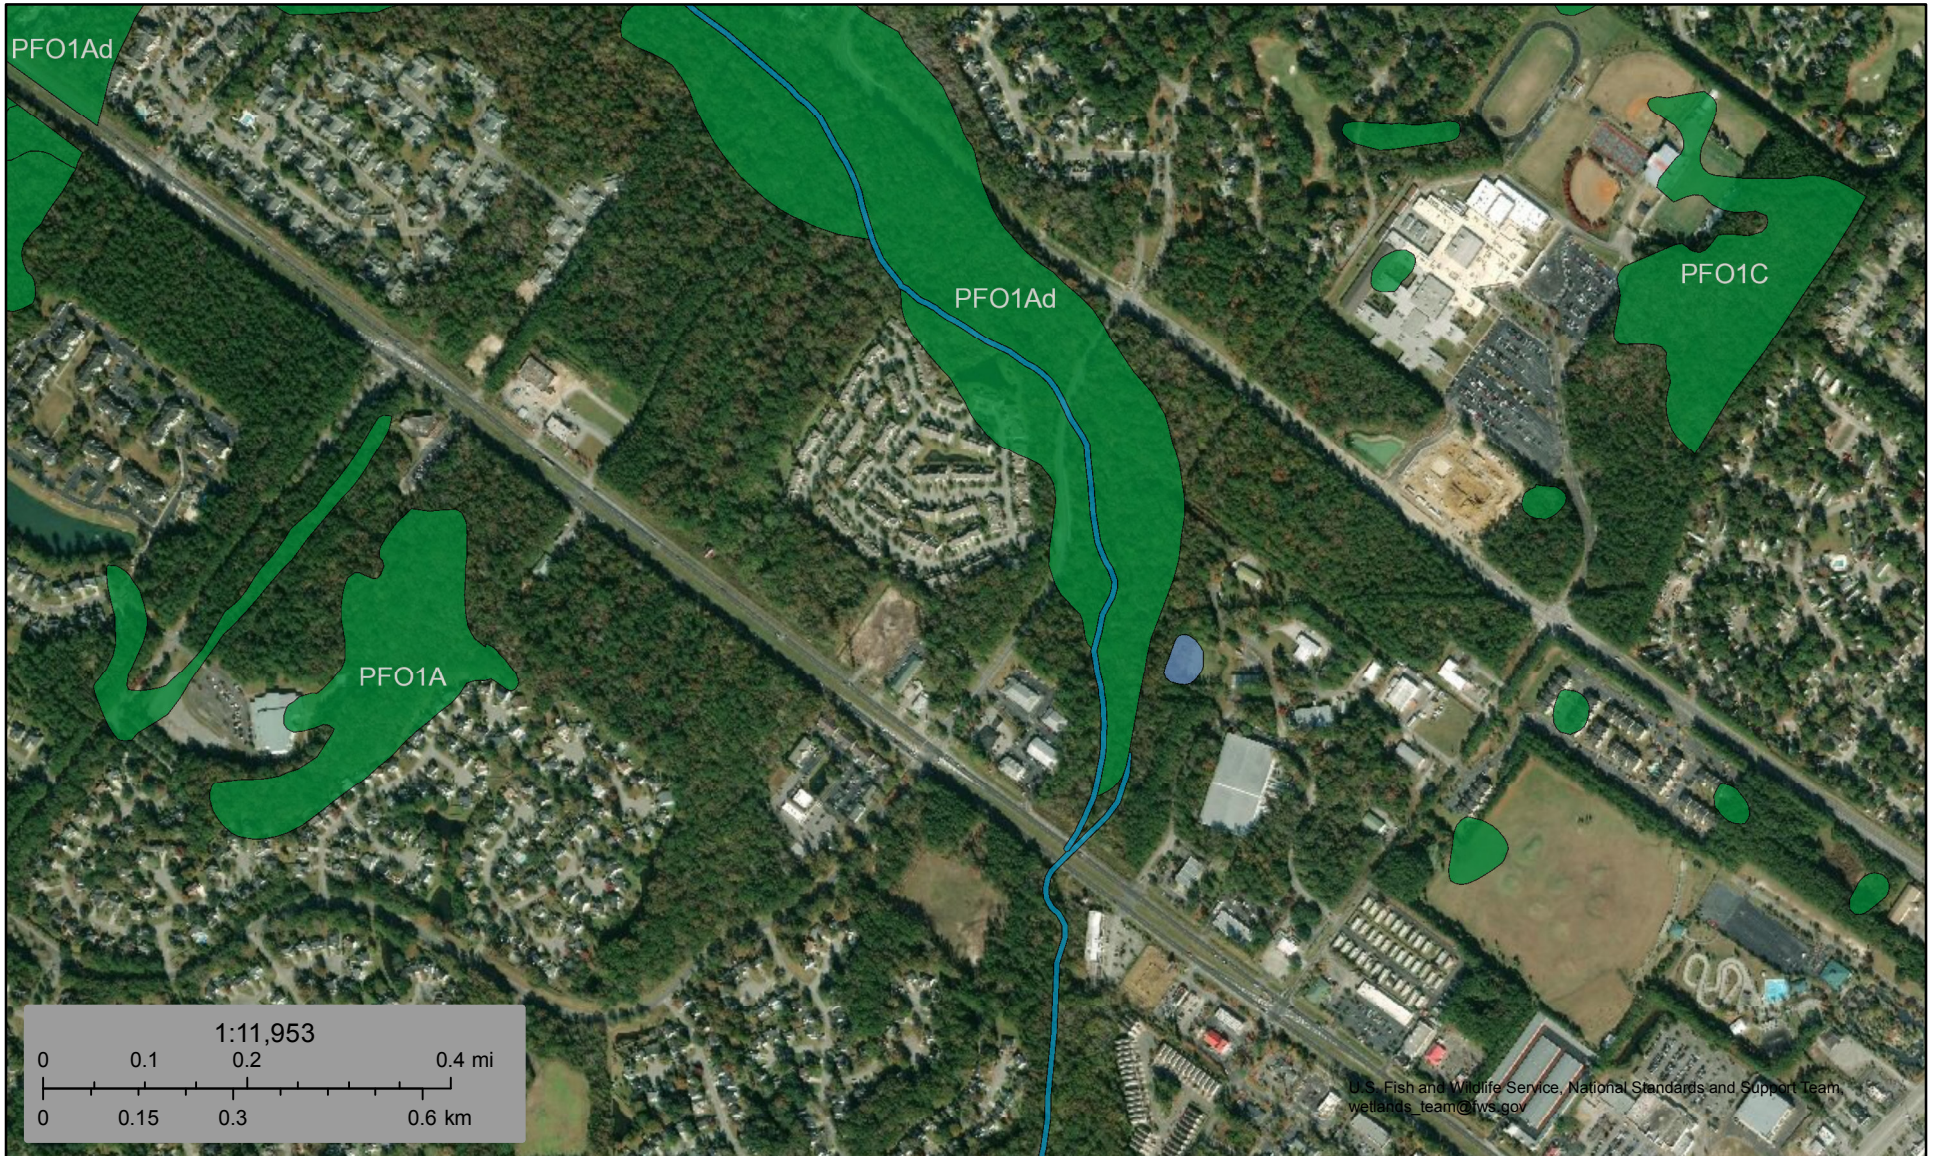

a

U.S. Fish and Wildlife Service, National Standards and Support Team  
wetlands\_team@fws.gov

January 23, 2020

**Wetlands**

- Estuarine and Marine Deepwater
- Freshwater Emergent Wetland
- Freshwater Forested/Shrub Wetland
- Freshwater Pond
- Lake
- Other
- Riverine

This map is for general reference only. The US Fish and Wildlife Service is not responsible for the accuracy or currentness of the base data shown on this map. All wetlands related data should be used in accordance with the layer metadata found on the Wetlands Mapper web site.