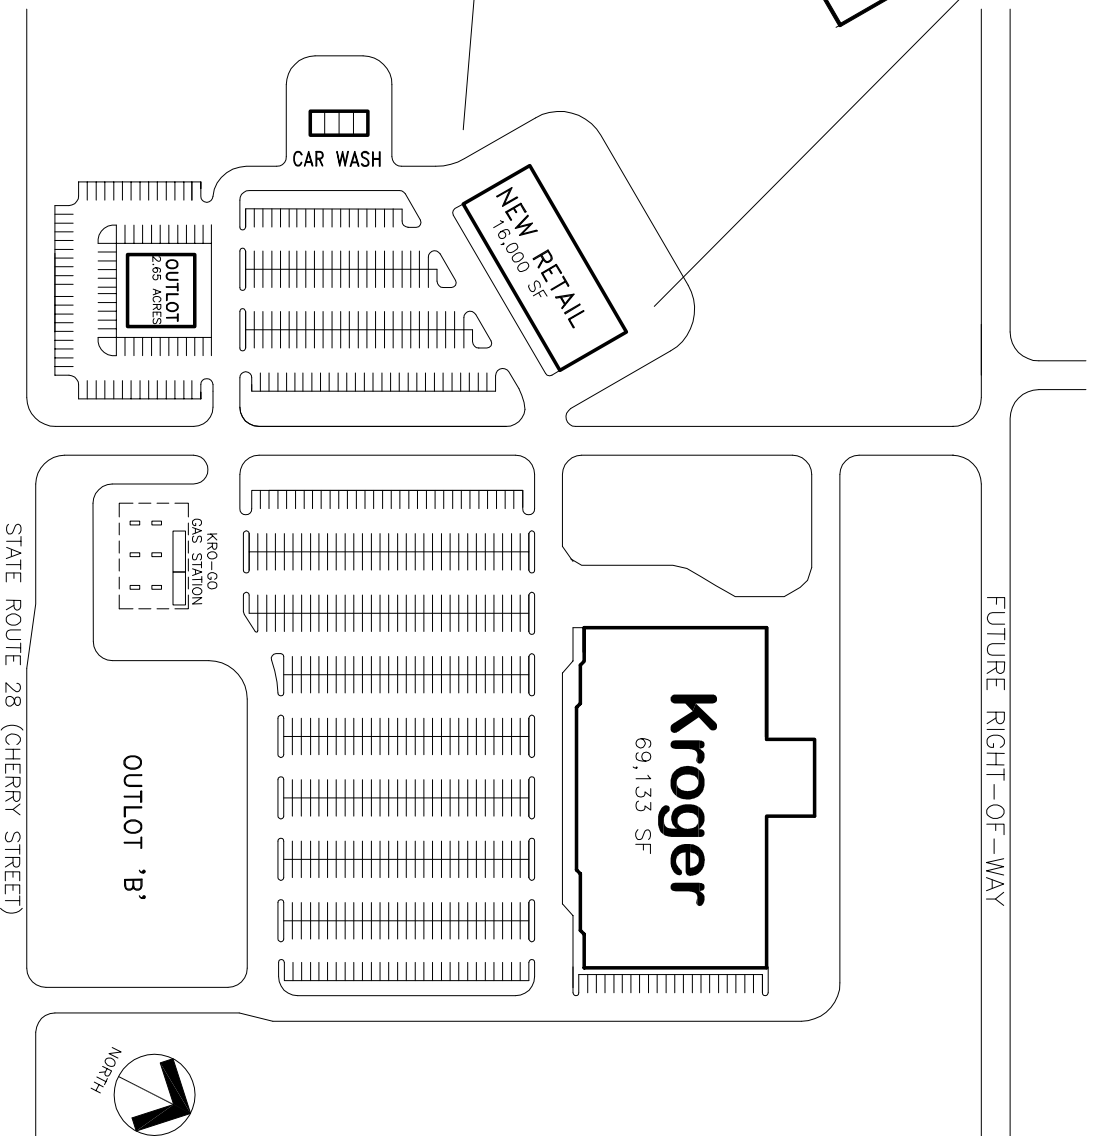

SHOP NO.	AREA SQ.FT.	TENANT
1	2,000	AVAILABLE
2	2,000	AVAILABLE
3	1,800	AVAILABLE
4	1,800	AVAILABLE
5	1,800	AVAILABLE
6	1,800	AVAILABLE
7	1,800	AVAILABLE
8	2,000	AVAILABLE
9	2,000	AVAILABLE

Tenant: _____

Leased Premises: Storeroom No. _____
 The Leathery Company
 614-224-4440

Wildcat Crossing Shopping Center
Exhibit A

State Route 28, Cherry Street
 Blanchester, Ohio 45107