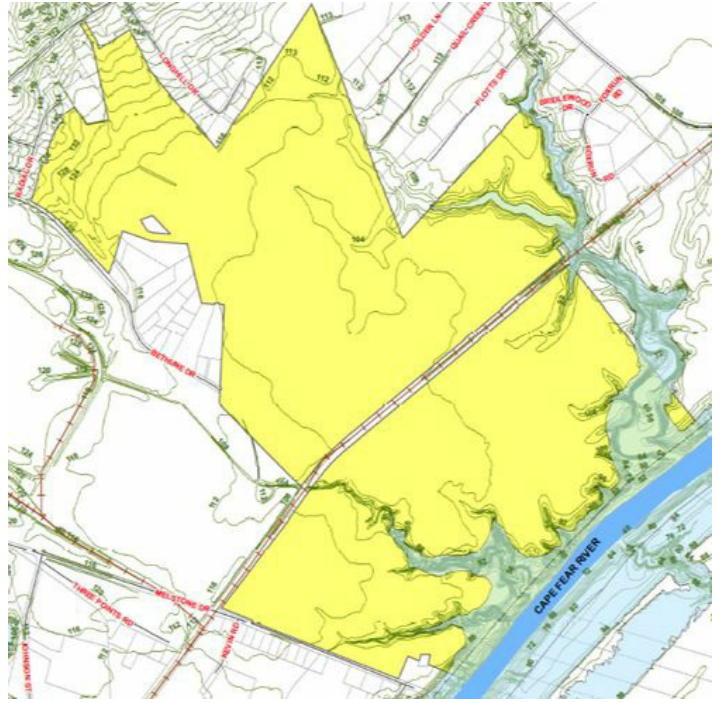

Property Images