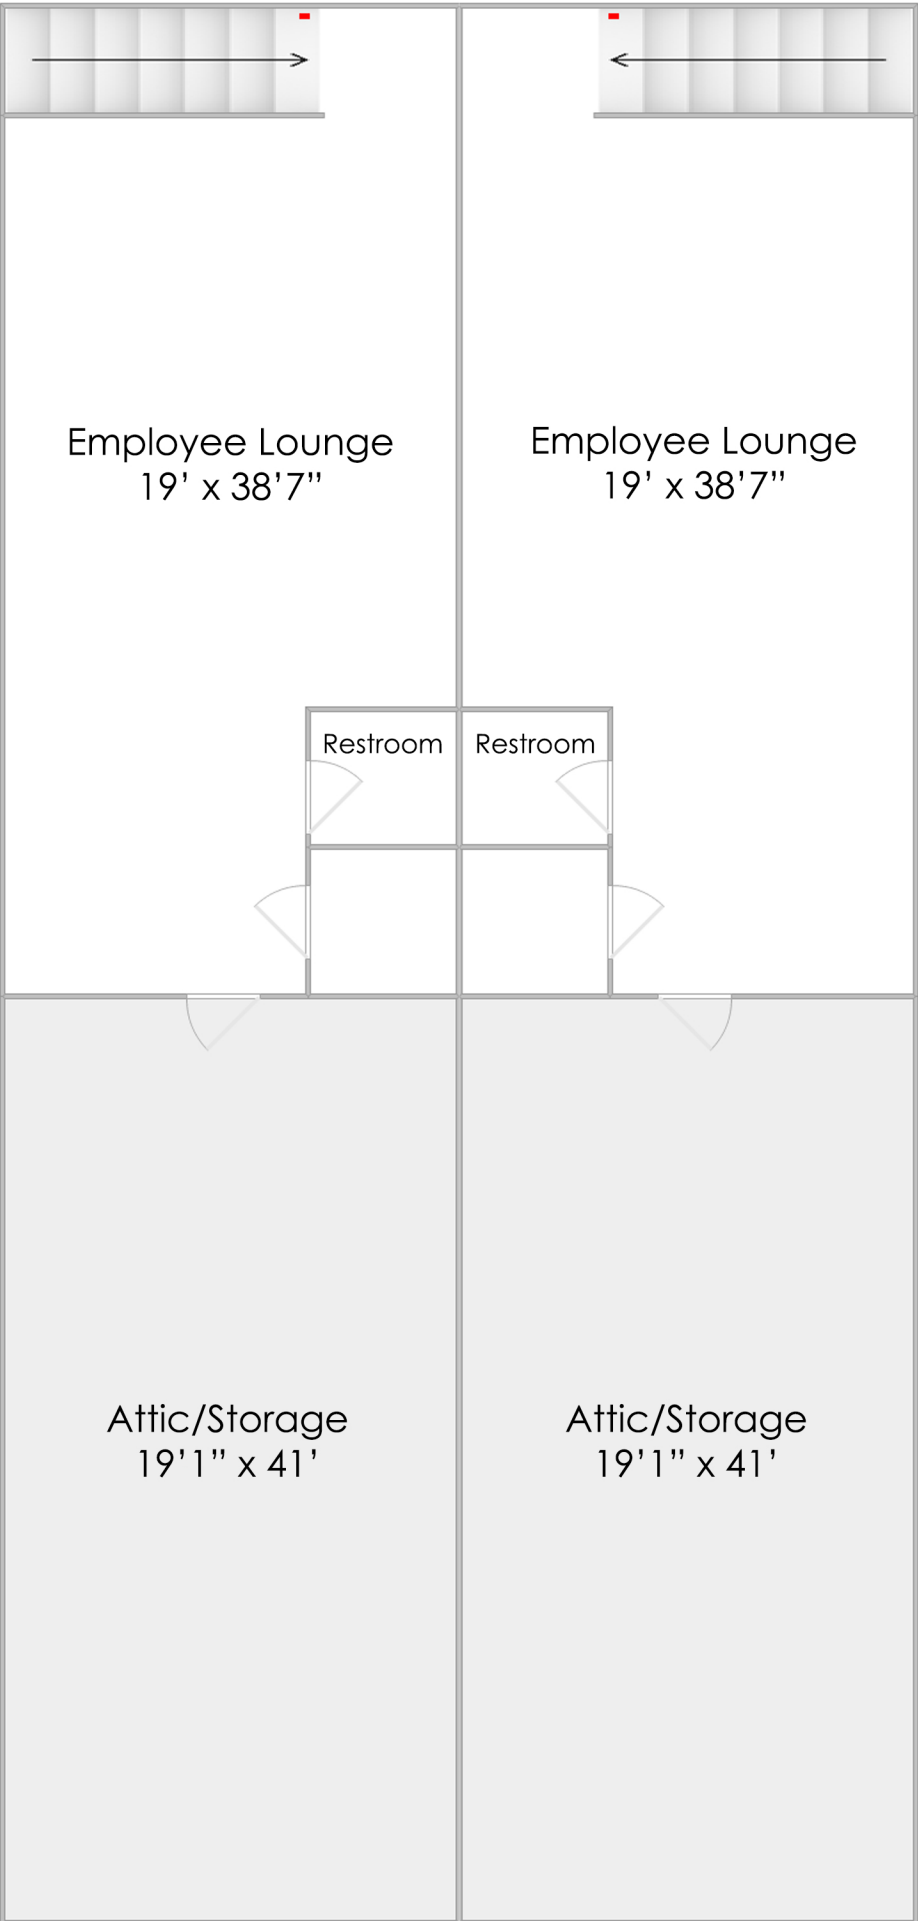

38'

Employee Lounge  
19' x 38'7"

Employee Lounge  
19' x 38'7"

Restroom

Restroom

Attic/Storage  
19'1" x 41'

Attic/Storage  
19'1" x 41'

44'

44'

42'

42'

38'