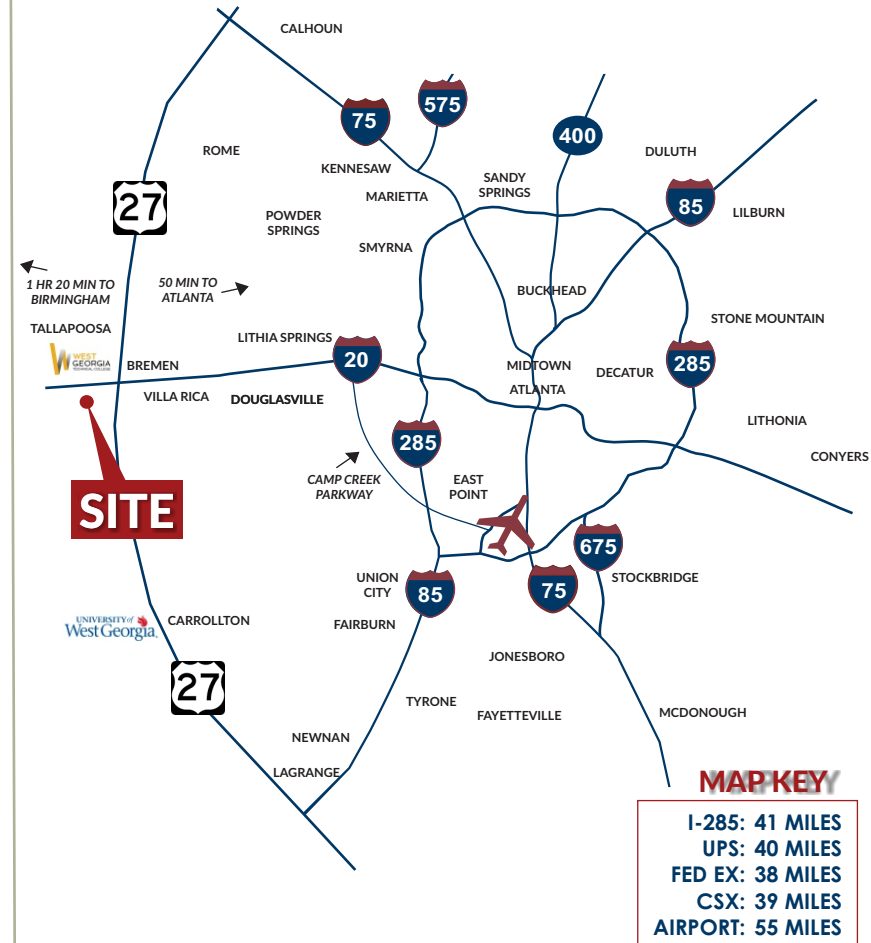

BREMEN 20 WEST

CARROLL COUNTY, GEORGIA

500,500 SF - 2,028,000 SF
AVAILABLE FOR LEASE

BREMEN 20 WEST

CARROLL COUNTY, GEORGIA

500,500 SF - 2,028,000 SF
AVAILABLE FOR LEASE

PHASE I SITE PLAN | MAP OVERVIEW

BILIJACK R. BELL
404.375.0444
BBELL@WHNRE.COM

**WILSON
HULL
& NEAL**
REAL ESTATE

INDUSTRIAL SOLUTIONS GROUP

BREMEN 20 WEST CARROLL COUNTY, GEORGIA

500,500 SF - 2,028,000 SF
AVAILABLE FOR LEASE

FOR MORE INFORMATION CONTACT:

BILIJACK R. BELL
404.375.0444
BBELL@WHNRE.COM