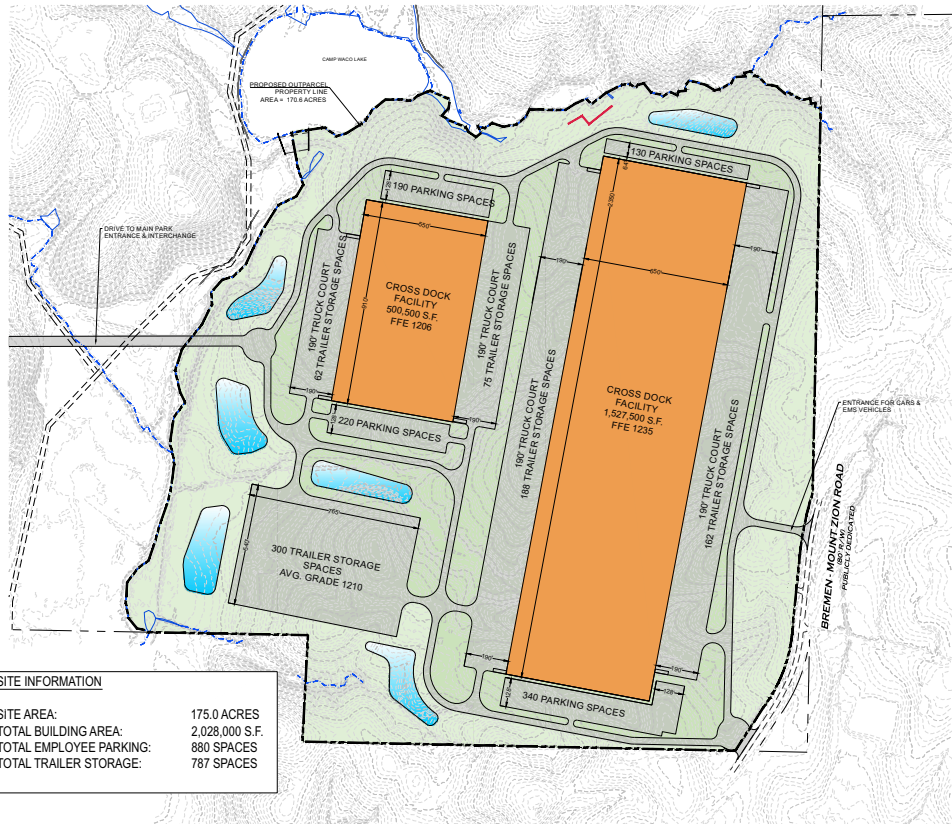

BREMEN 20 WEST

CARROLL COUNTY, GEORGIA

500,500 SF - 2,028,000 SF
AVAILABLE FOR LEASE

BREMEN 20 WEST

CARROLL COUNTY, GEORGIA

500,500 SF - 2,028,000 SF
AVAILABLE FOR LEASE

PHASE I SITE PLAN | MAP OVERVIEW

BILIJACK R. BELL
404.375.0444
BBELL@WHNRE.COM

**WILSON
HULL
& NEAL**
REAL ESTATE

INDUSTRIAL SOLUTIONS GROUP

BREMEN 20 WEST CARROLL COUNTY, GEORGIA

500,500 SF - 2,028,000 SF
AVAILABLE FOR LEASE

FOR MORE INFORMATION CONTACT:

BILIJACK R. BELL
404.375.0444
BBELL@WHNRE.COM