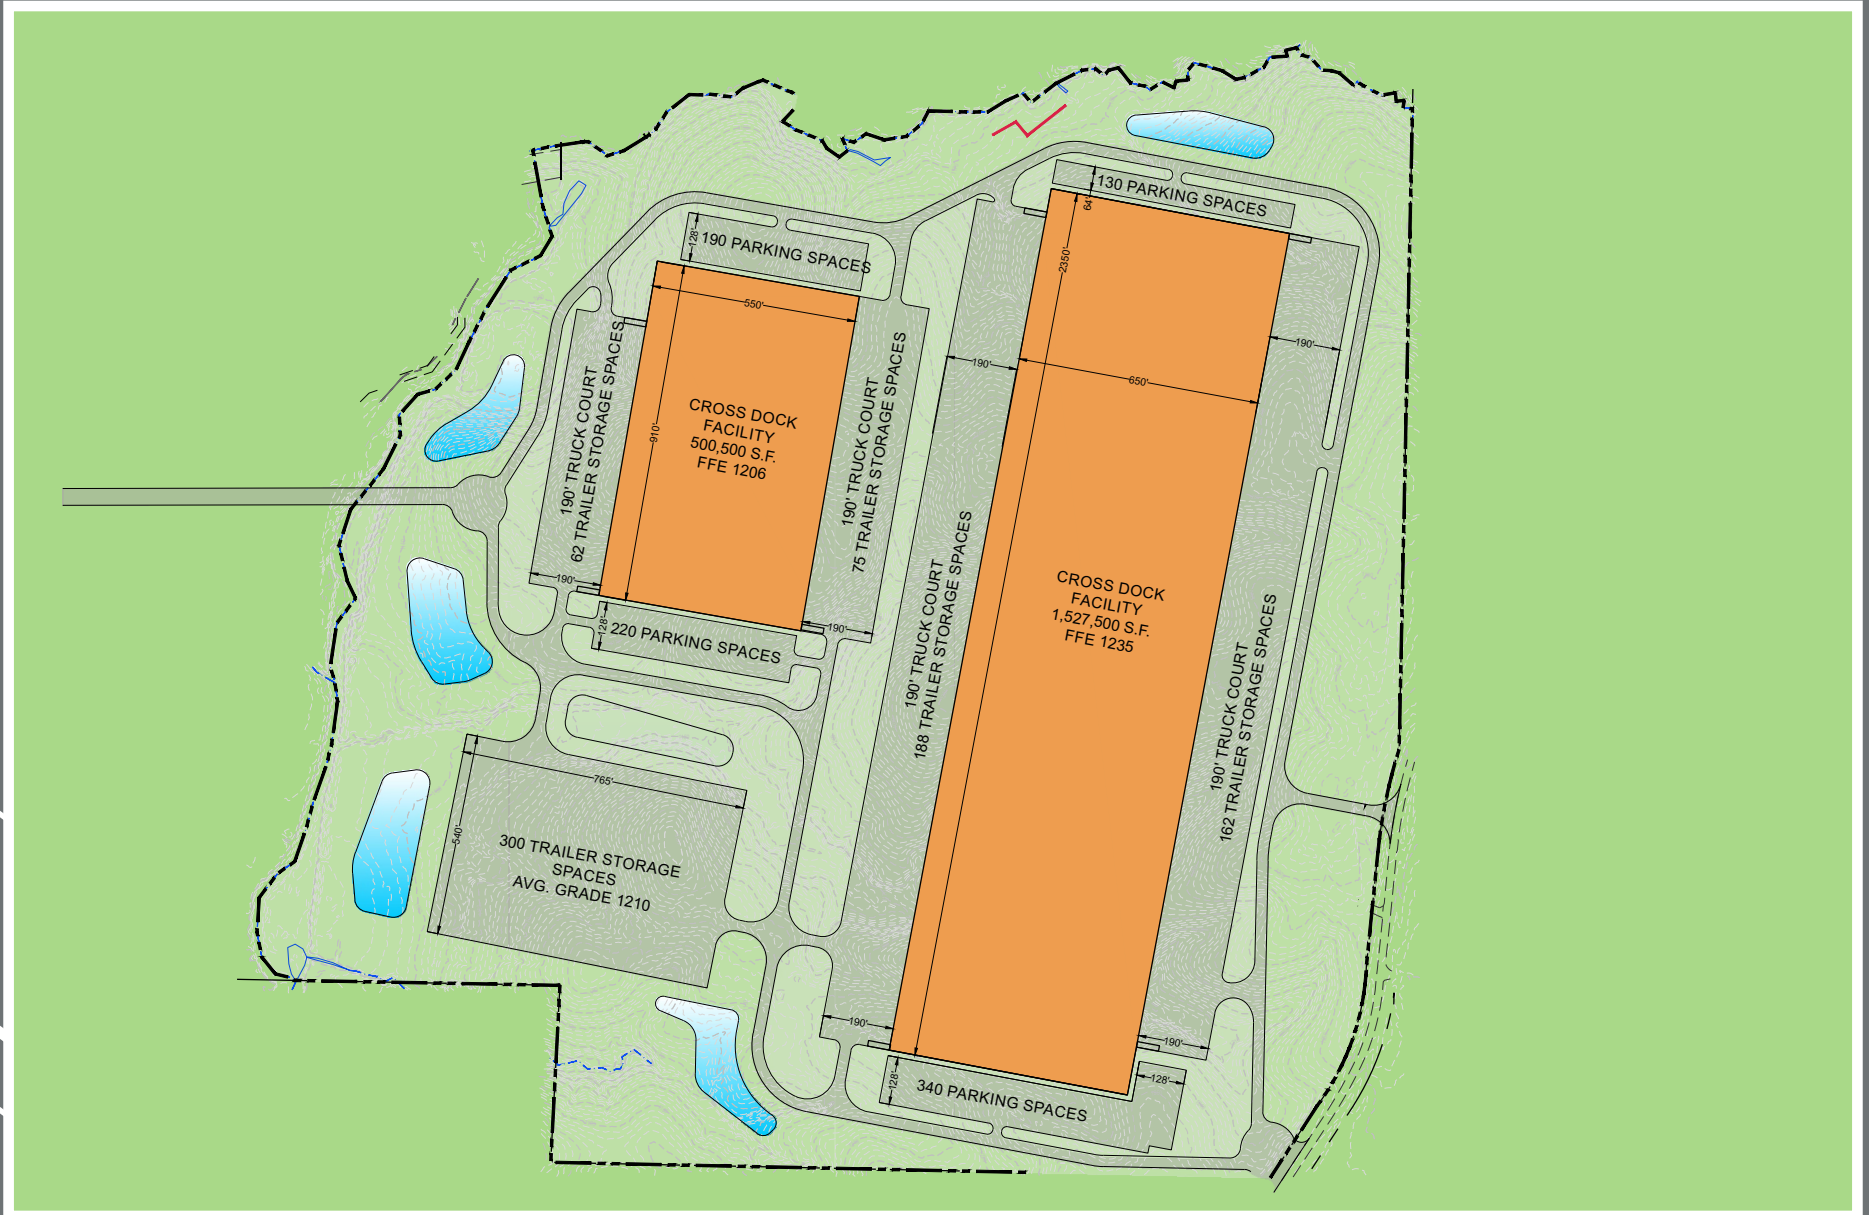

BREMEN 20 WEST

CARROLL COUNTY, GEORGIA

500,500 SF - 2,028,000 SF
AVAILABLE FOR LEASE

BREMEN 20 WEST

CARROLL COUNTY, GEORGIA

500,500 SF - 2,028,000 SF
AVAILABLE FOR LEASE

PHASE I SITE PLAN | MAP OVERVIEW

BILIJACK R. BELL
404.375.0444
BBELL@WHNRE.COM

**WILSON
HULL
& NEAL**
REAL ESTATE

INDUSTRIAL SOLUTIONS GROUP

BREMEN 20 WEST CARROLL COUNTY, GEORGIA

500,500 SF - 2,028,000 SF
AVAILABLE FOR LEASE

FOR MORE INFORMATION CONTACT:

BILIJACK R. BELL
404.375.0444
BBELL@WHNRE.COM