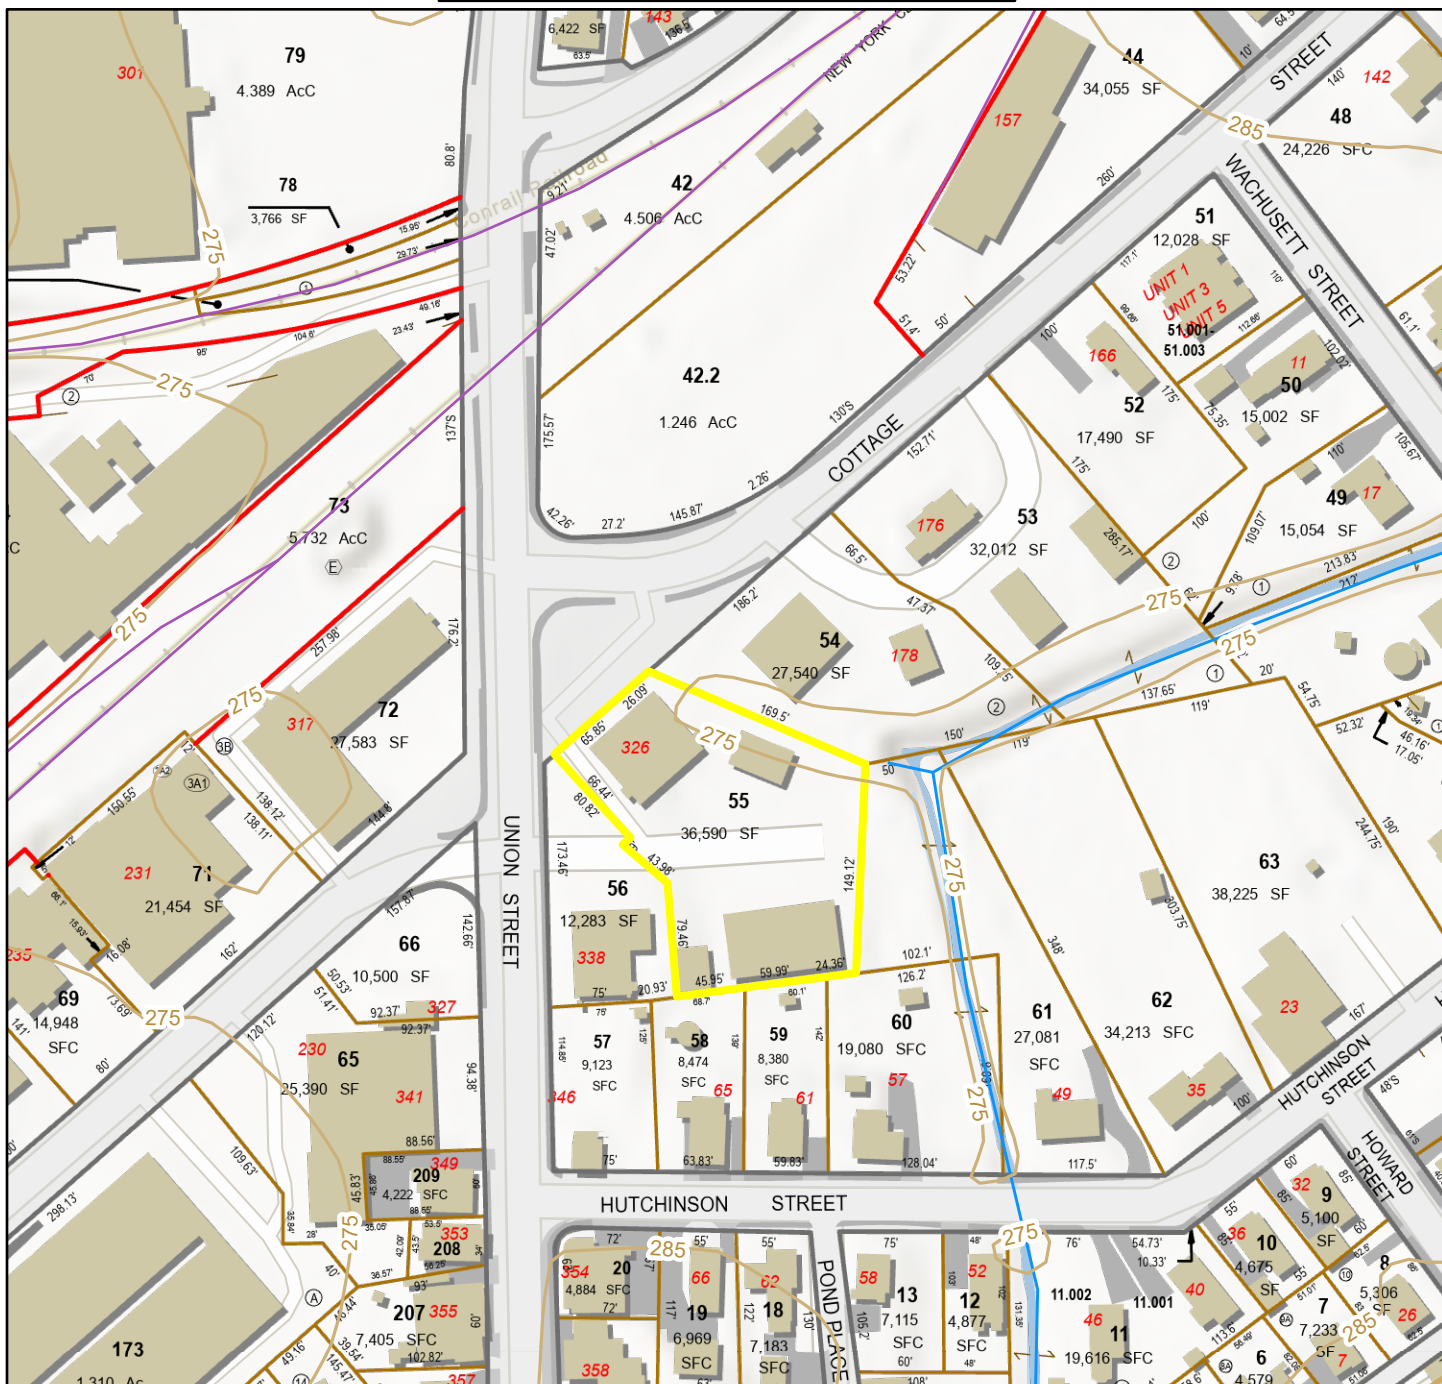

# 326 Union St

Town of Franklin, MA

1 inch = 140 Feet

www.cai-tech.com

September 14, 2024

	Index Contour		TownPoly		Property Hook		Right of Ways
	Other Contour		Property Line		Property TIC		Sidewalks
	Hydrologic Connection		Public Road		BuildingPolys		Driveways
	Railroads		Railroad		Shadow		Water-poly