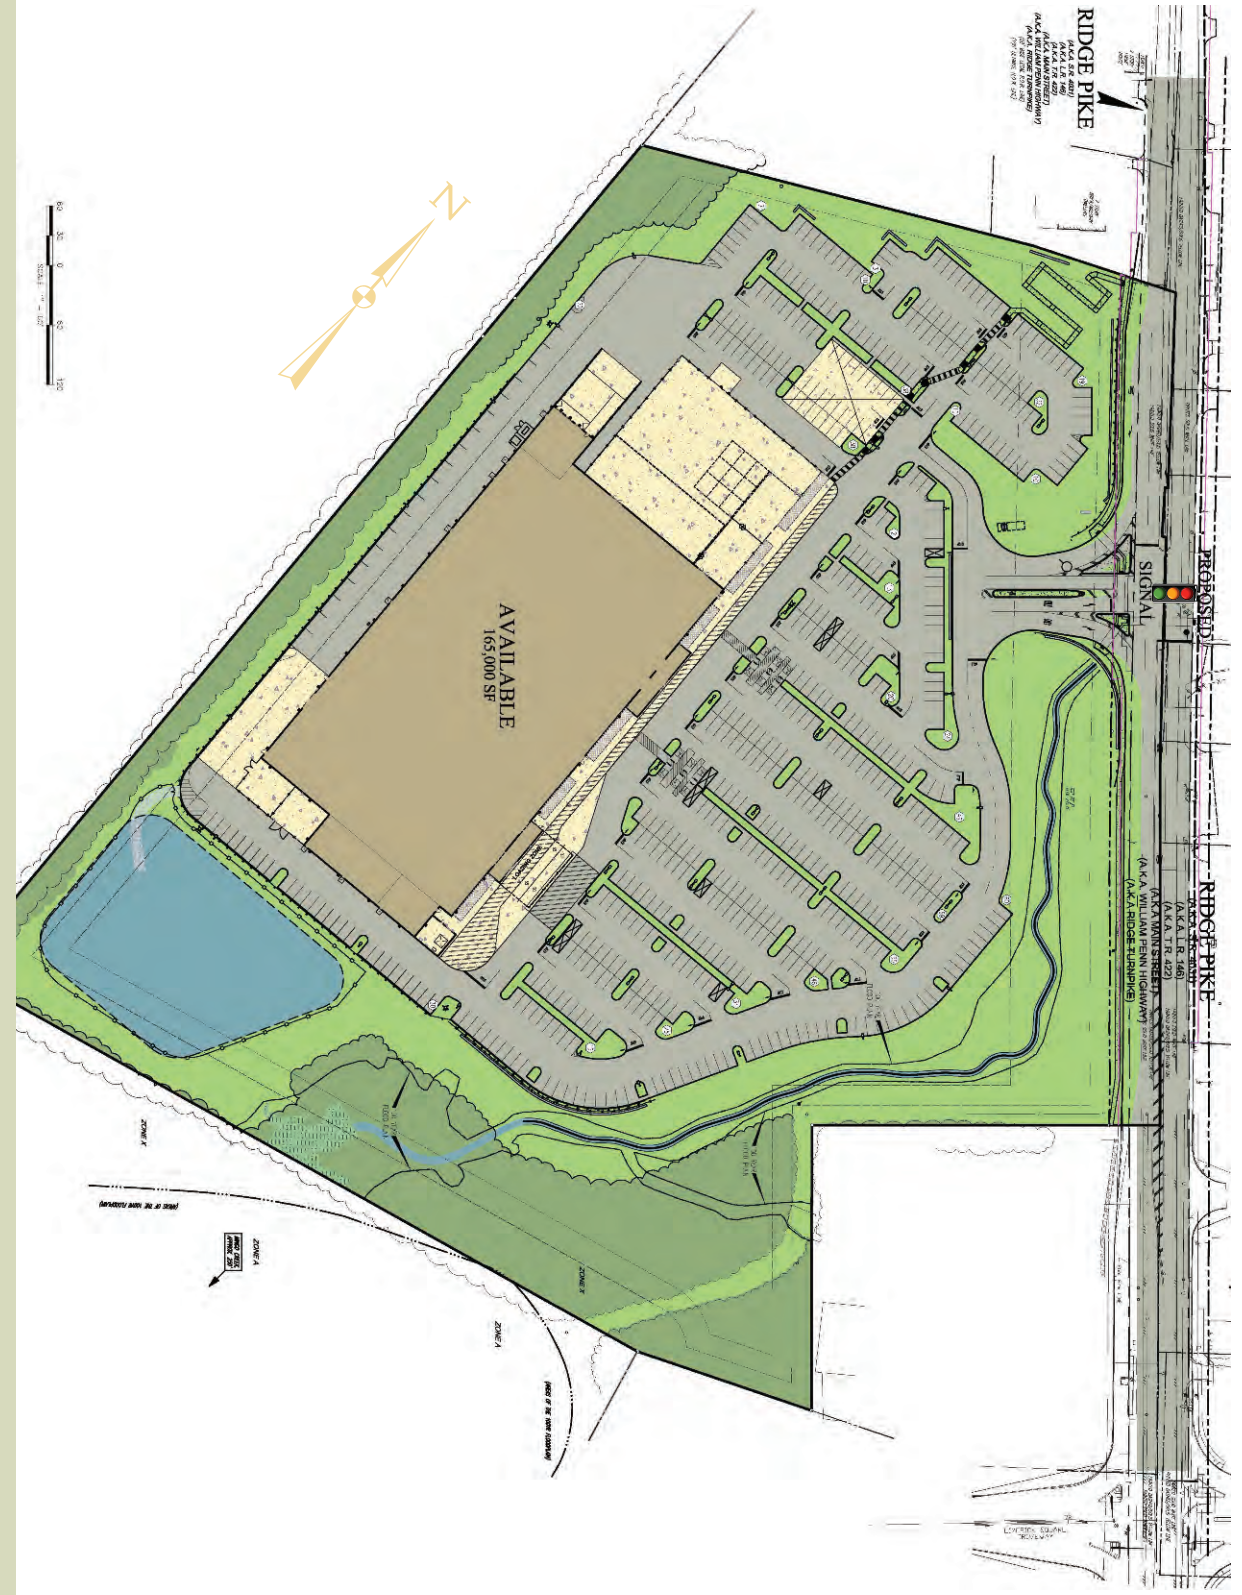

Please contact Wolfson Group, Inc. at
610-277-8899

WOLFSON GROUP
INCORPORATED

WOLFSON GROUP
INCORPORATED

For More Information Contact:
610.277.8899

120 W. Germantown Pike, Suite 120 • Plymouth Meeting, PA 19462 • F. 610.277.8880 • www.wolfsongroupinc.com

This plan is for informational purposes only and Landlord reserves the right to modify the center and Tenants at any time.

www.wolfsongroupinc.com