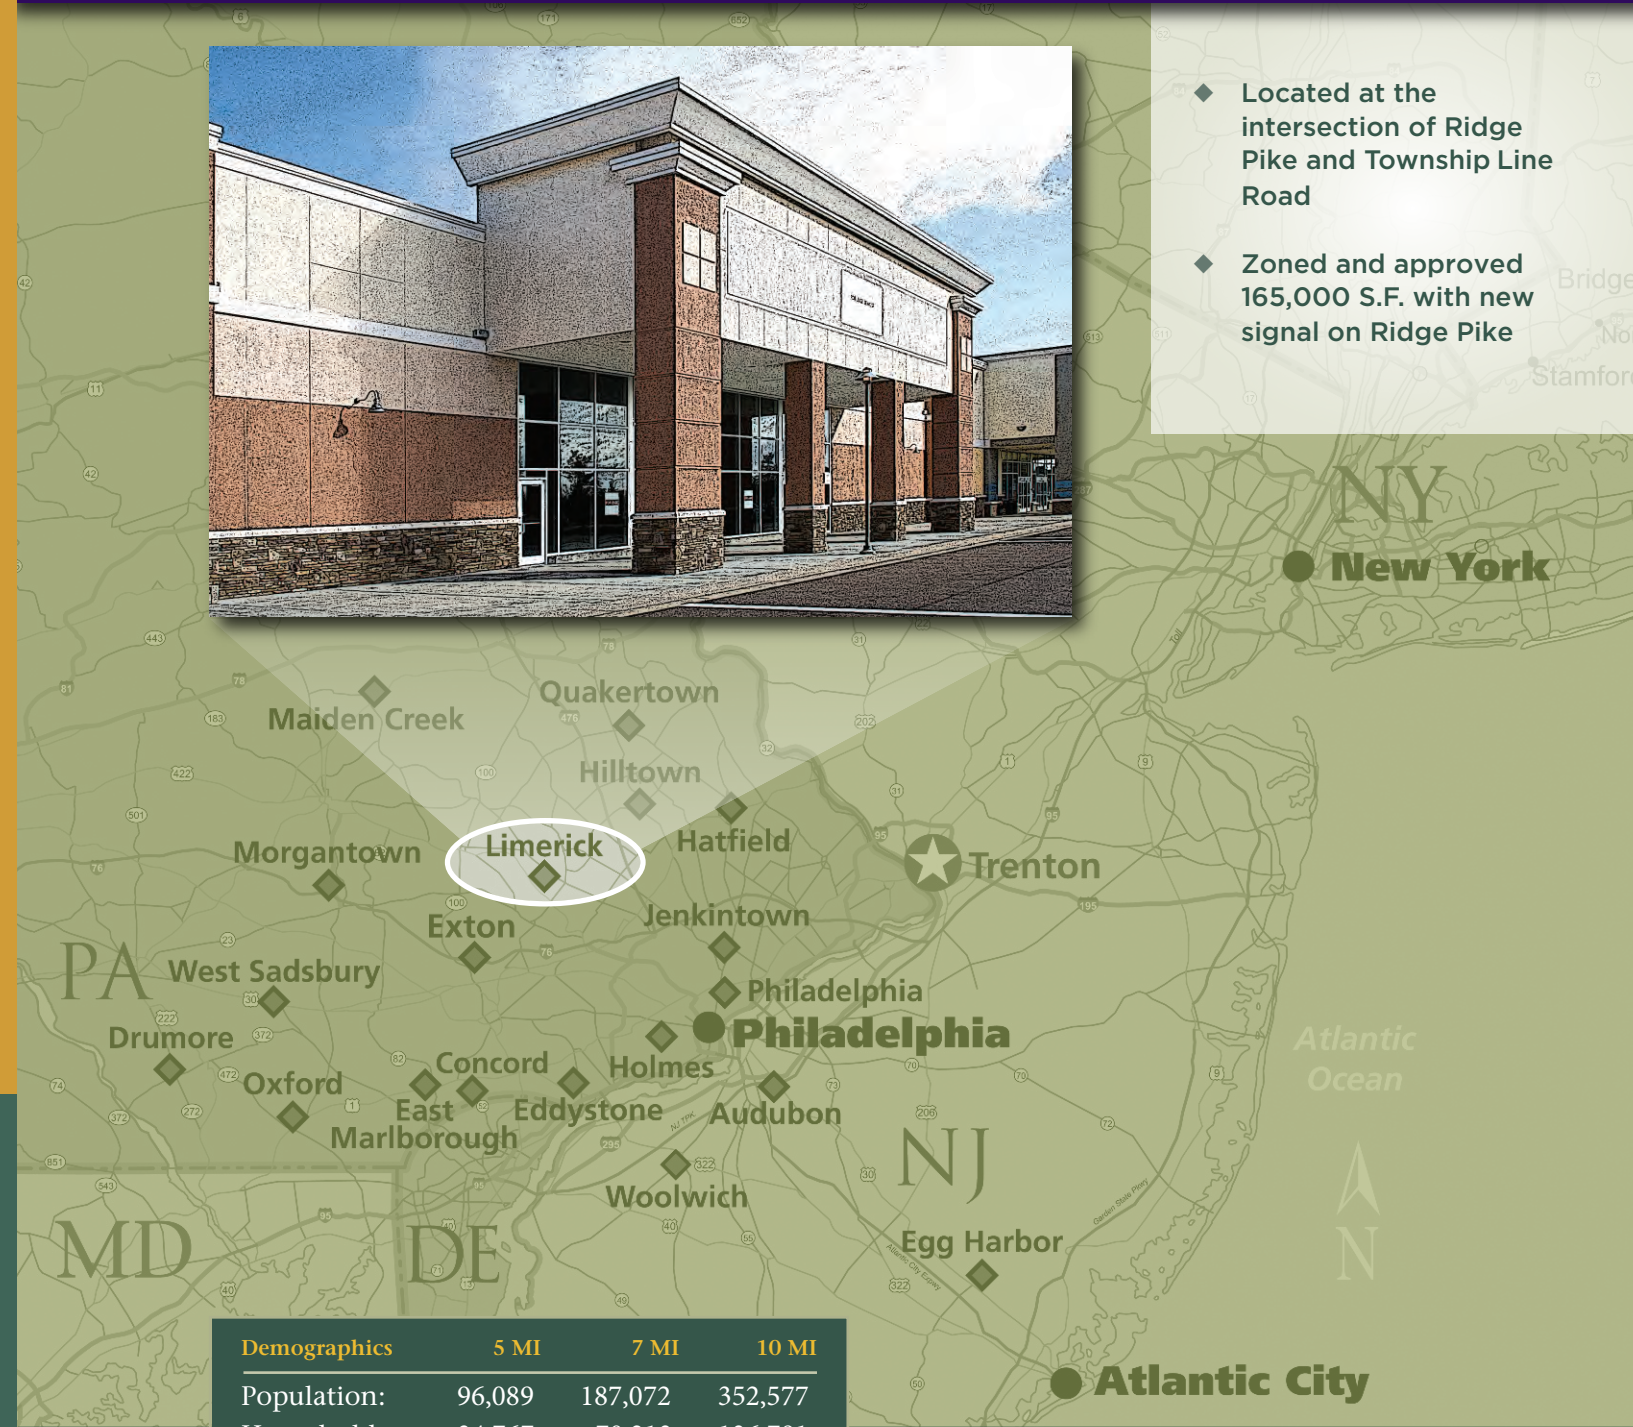

LIMERICK COMMONS

RIDGE PIKE & TOWNSHIP LINE ROAD ♦ PENNSYLVANIA 19468
MONTGOMERY COUNTY

MONTGOMERY COUNTY • PA

LIMERICK COMMONS

RIDGE PIKE & TOWNSHIP LINE ROAD • LIMERICK, PA 19468

- ◆ Located at the intersection of Ridge Pike and Township Line Road
- ◆ Zoned and approved 165,000 S.F. with new signal on Ridge Pike