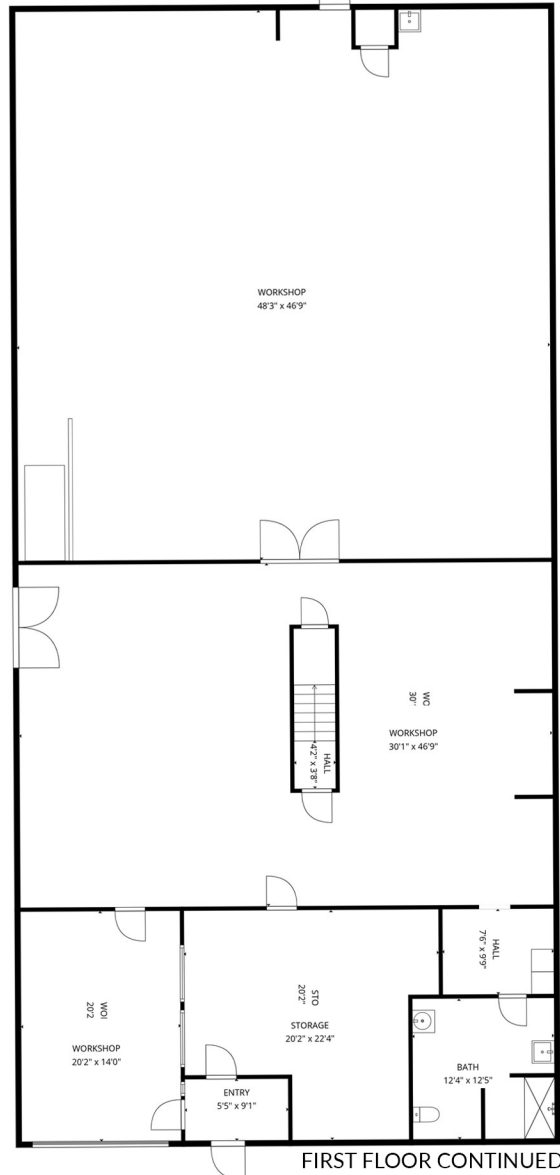

CONTINUED

55 ELECTRONICS DRIVE
WARWICK, RI 02888
17,200 SQUARE FEET