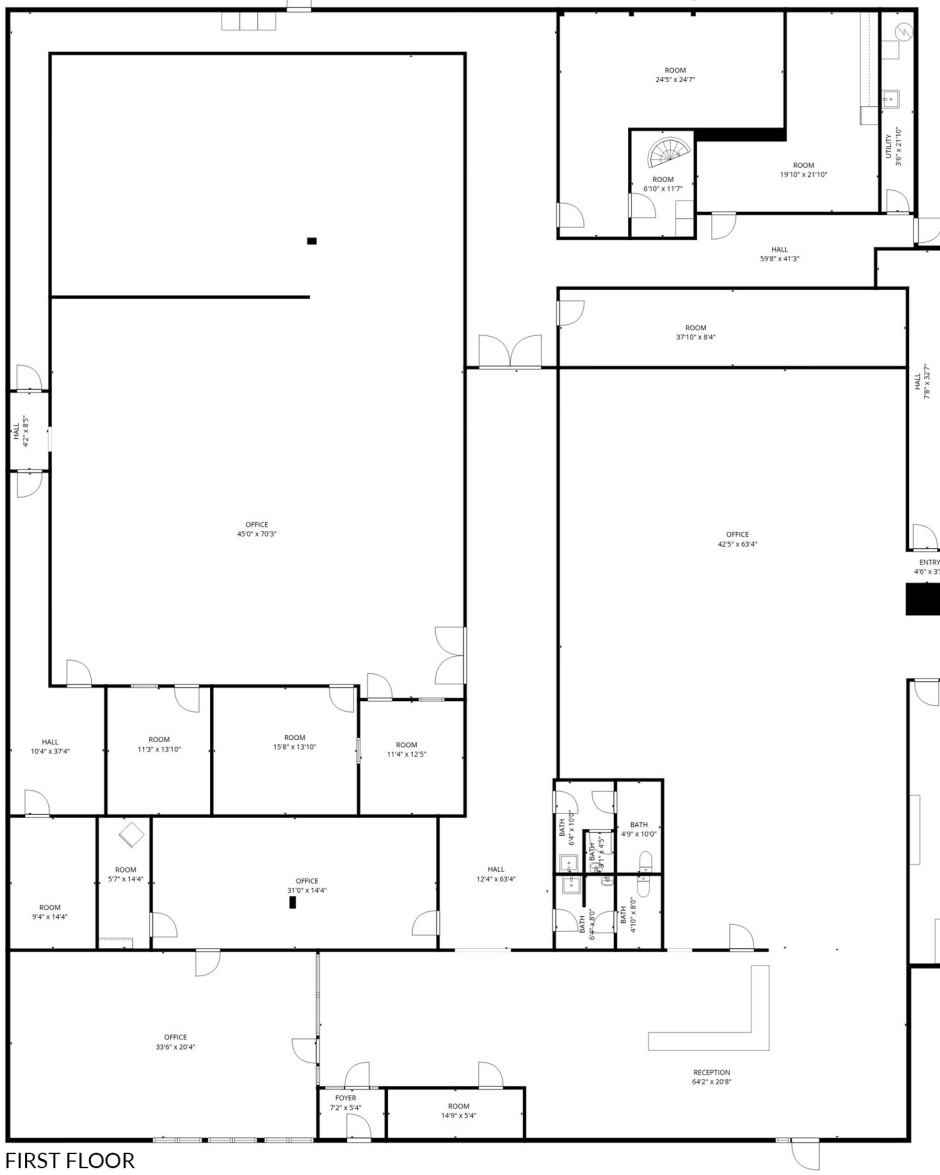

CONTINUED

55 ELECTRONICS DRIVE
WARWICK, RI 02888
17,200 SQUARE FEET