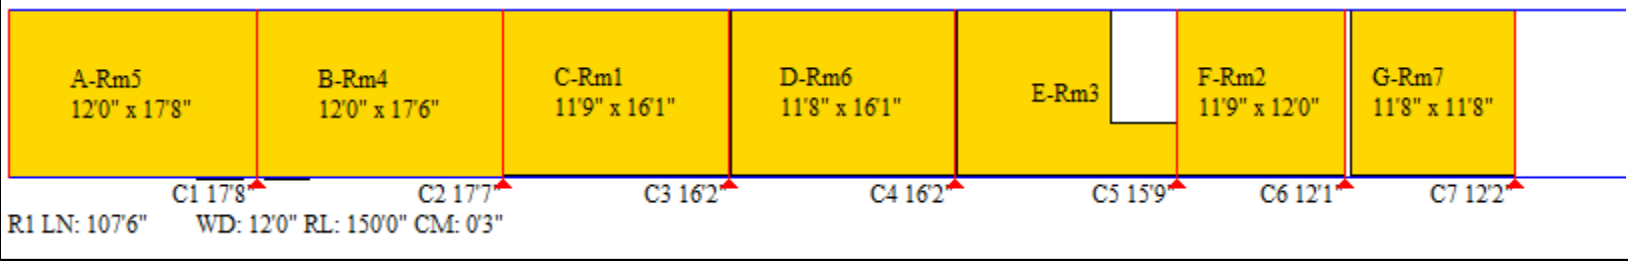

Opportunity Knocks Interview 12'0" (Patcraft) SY Linear Length:12'0"x107'6" # of Roll(s):1

Roll Width: 12'0" Roll Length: 150'0" Cut Margin: 0'3"

Layer: Main Floor

t Glu SY
ued SY

. Glu SY
ued SY