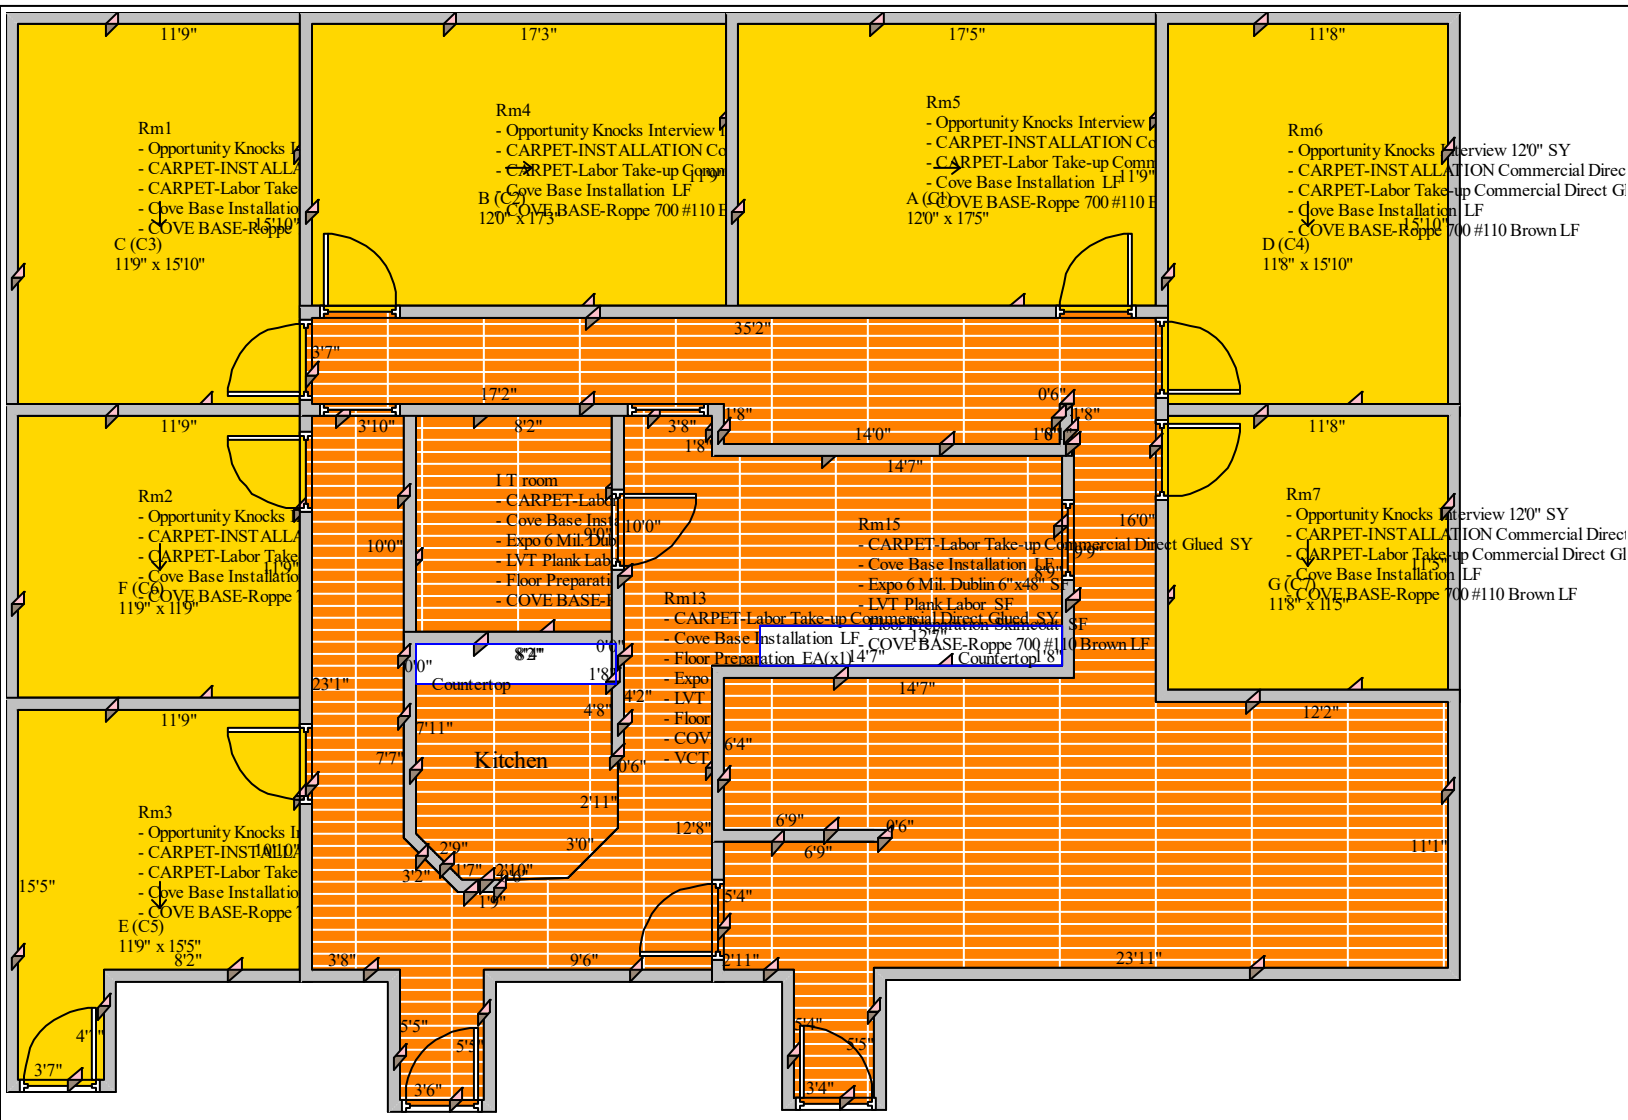

Opportunity Knocks Interview 12'0" (Patcraft) SY Linear Length:12'0"x107'6" # of Roll(s):1

Roll Width: 12'0" Roll Length: 150'0" Cut Margin: 0'3"

Layer: Main Floor

t Glu SY
ued SY

. Glu SY
ued SY