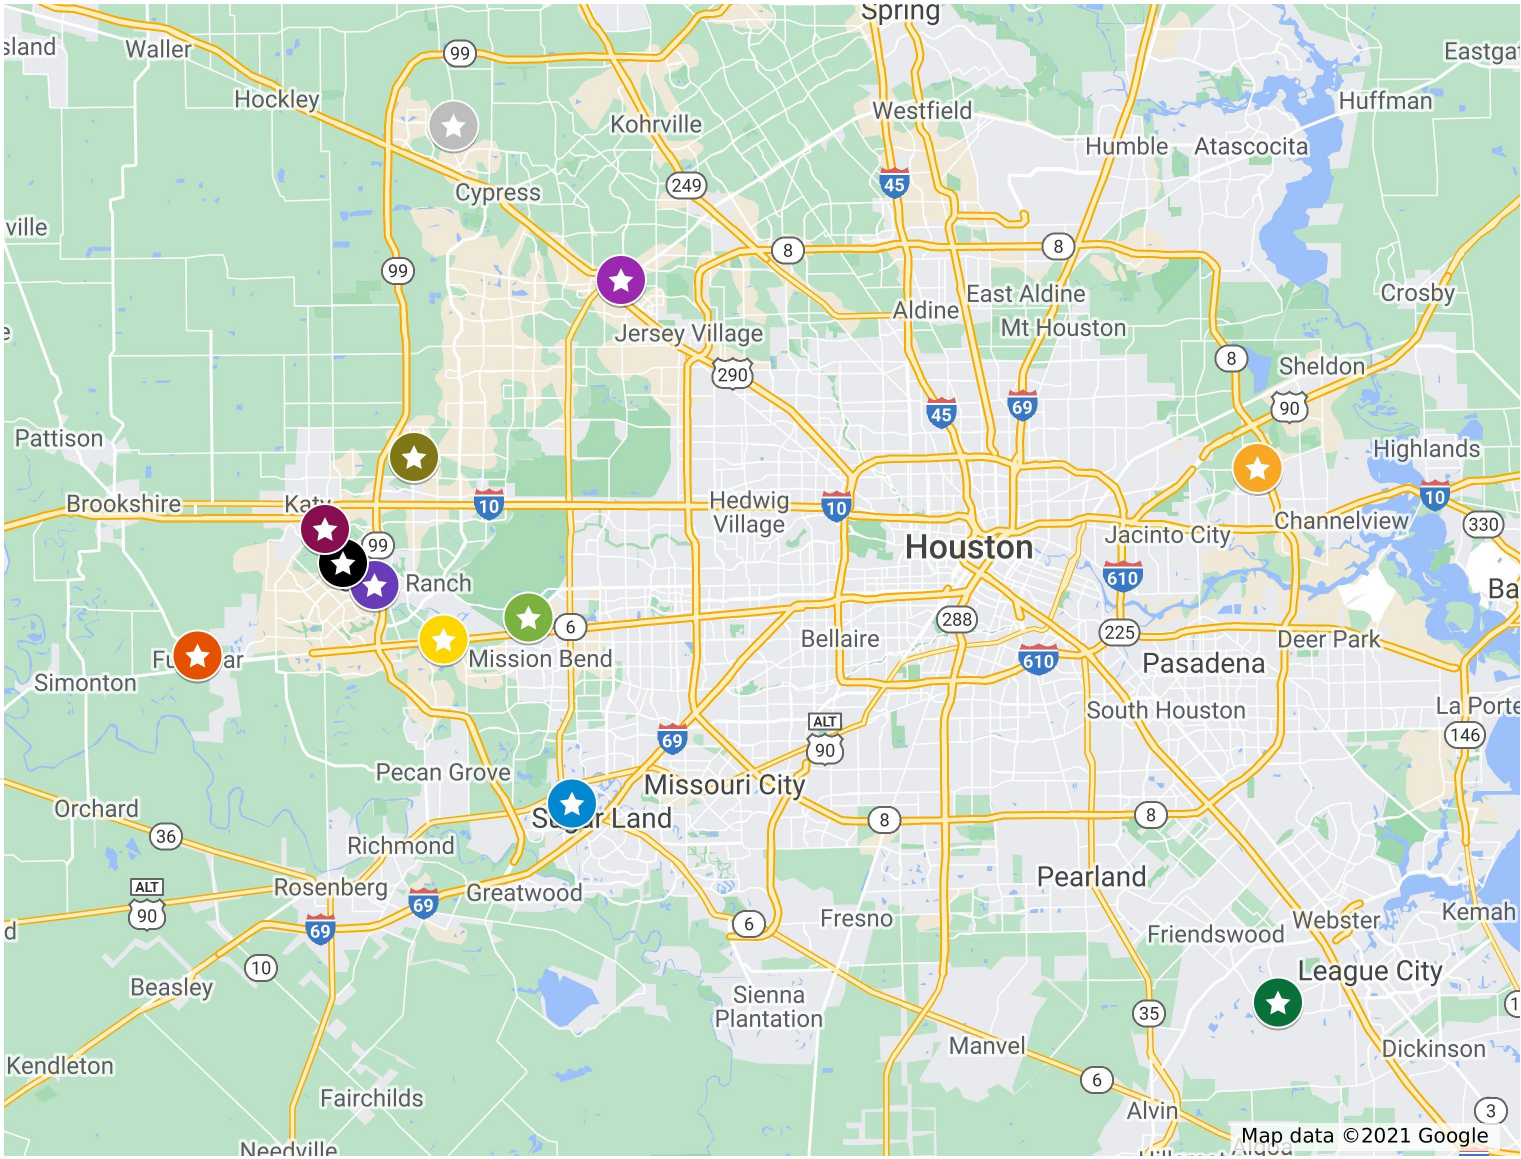

McCastle Realty Portfolio

Property Names

- ★ Bonaventure Plaza
- ★ Westheimer Plaza
- ★ Cinco Ranch Crossing
- ★ Cinco Professional Plaza III
- ★ Marcel Commons of Katy
- ★ 5th Street Business Park
- ★ Katy Mills Crossing
- ★ Katy Briar shopping Center
- ★ Palm Springs Plaza
- ★ Center At Wallisville
- ★ Westover Plaza
- ★ Mueschke Rd Office-Warehouse

Map data © 2021 Google