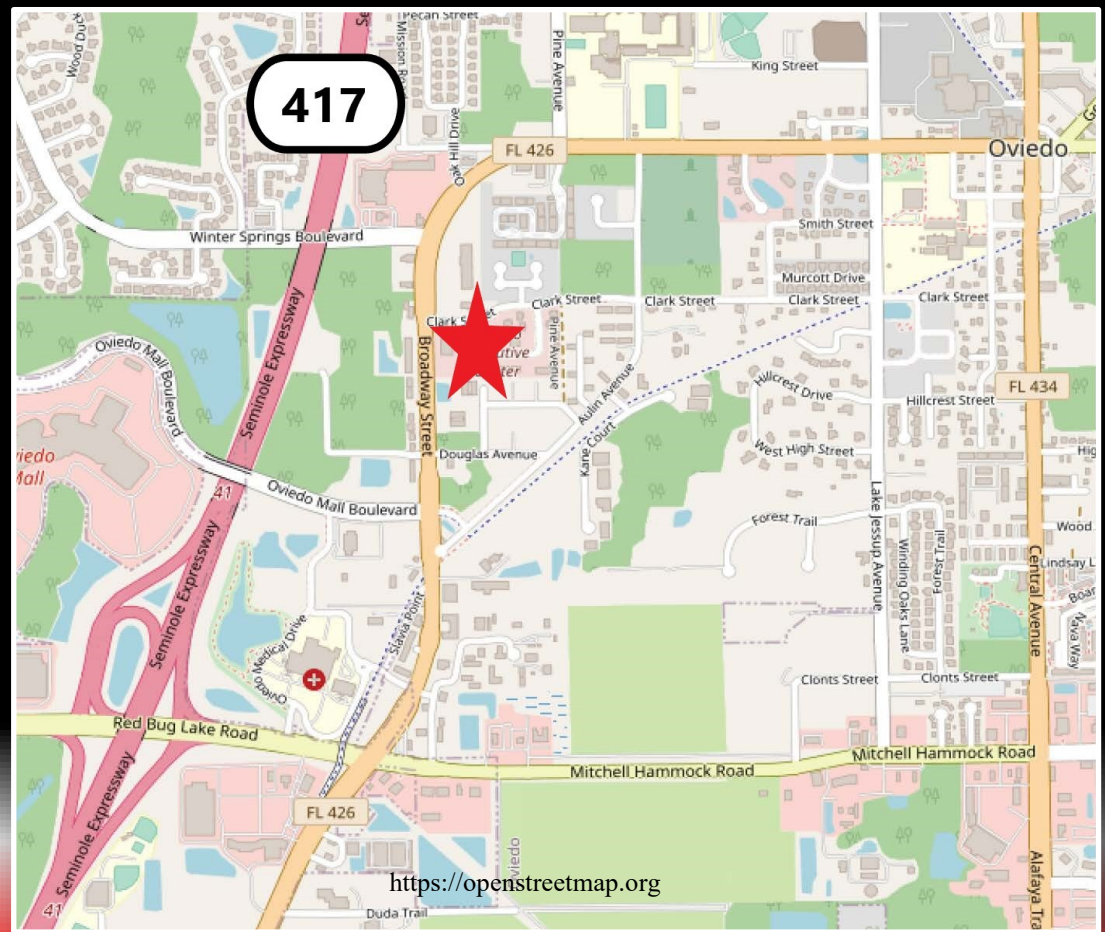

# MEDICAL SPACE IN OVIEDO

For Lease 1,260 SF - 1000 Executive Drive, Oviedo, FL 32765

Less than 3 minutes from SR-417 and Oviedo Medical Center Hospital

**Waiting Area, Reception Desk, Three Exam Rooms, Office, ADA Restroom and Private Bathroom**

- Less than 3 minutes from SR 417 and New Oviedo Medical Center Hospital.
- Bus Stop at this property.
- Renovated in 2016.
- Signage.
- Parking: 64 spaces (5.08) ratio.
- 24 Hour Availability.
- 1,260 SF
- Rent: \$22.15 psf Triple Net