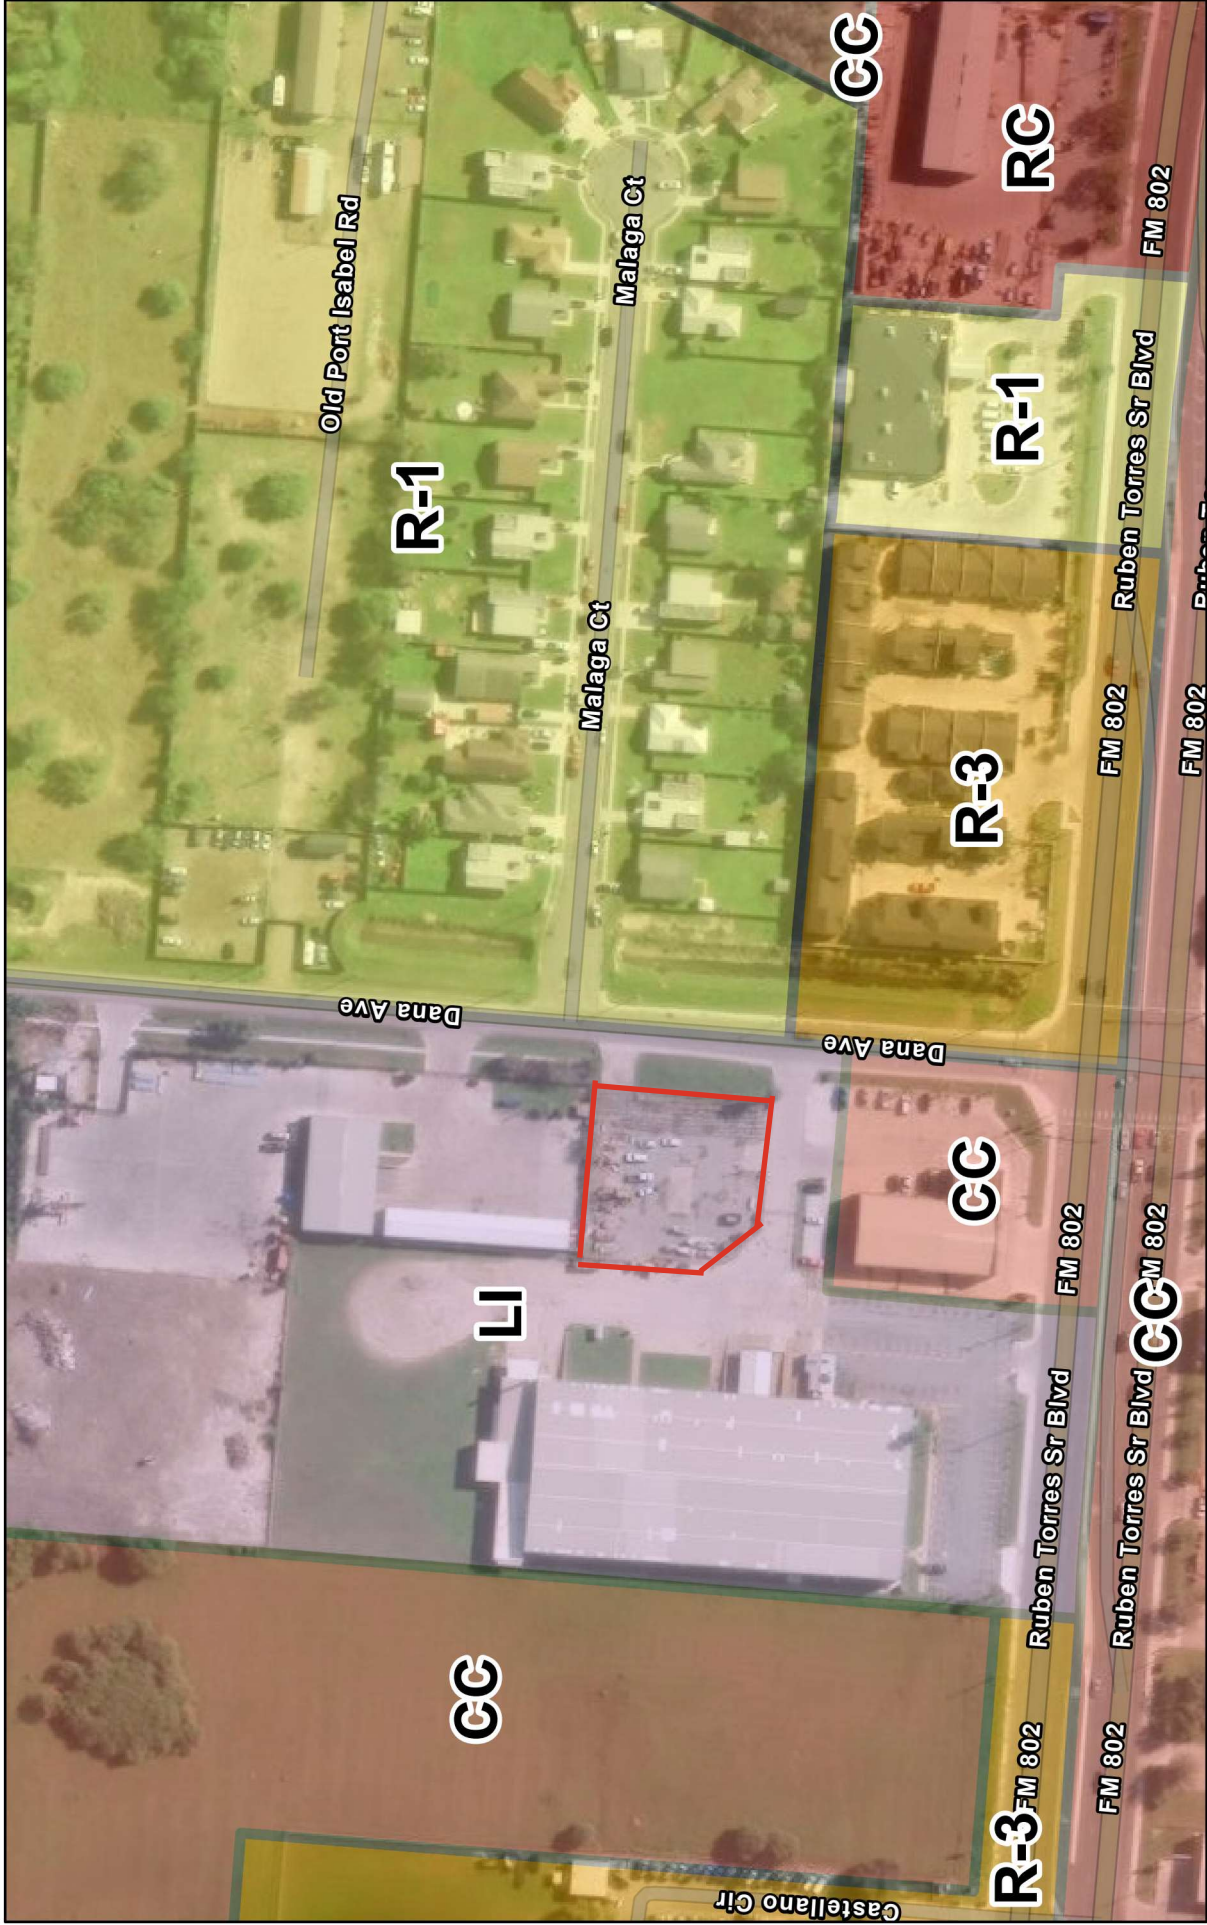

2661 Dana Ave - Light Industrial (LI)

7/29/2024

Maxar, Microsoft, Esri Community Maps Contributors, Texas Parks & Wildlife, © OpenStreetMap, Microsoft, CONANP, Esri, TomTom, Garmin, Foursquare,