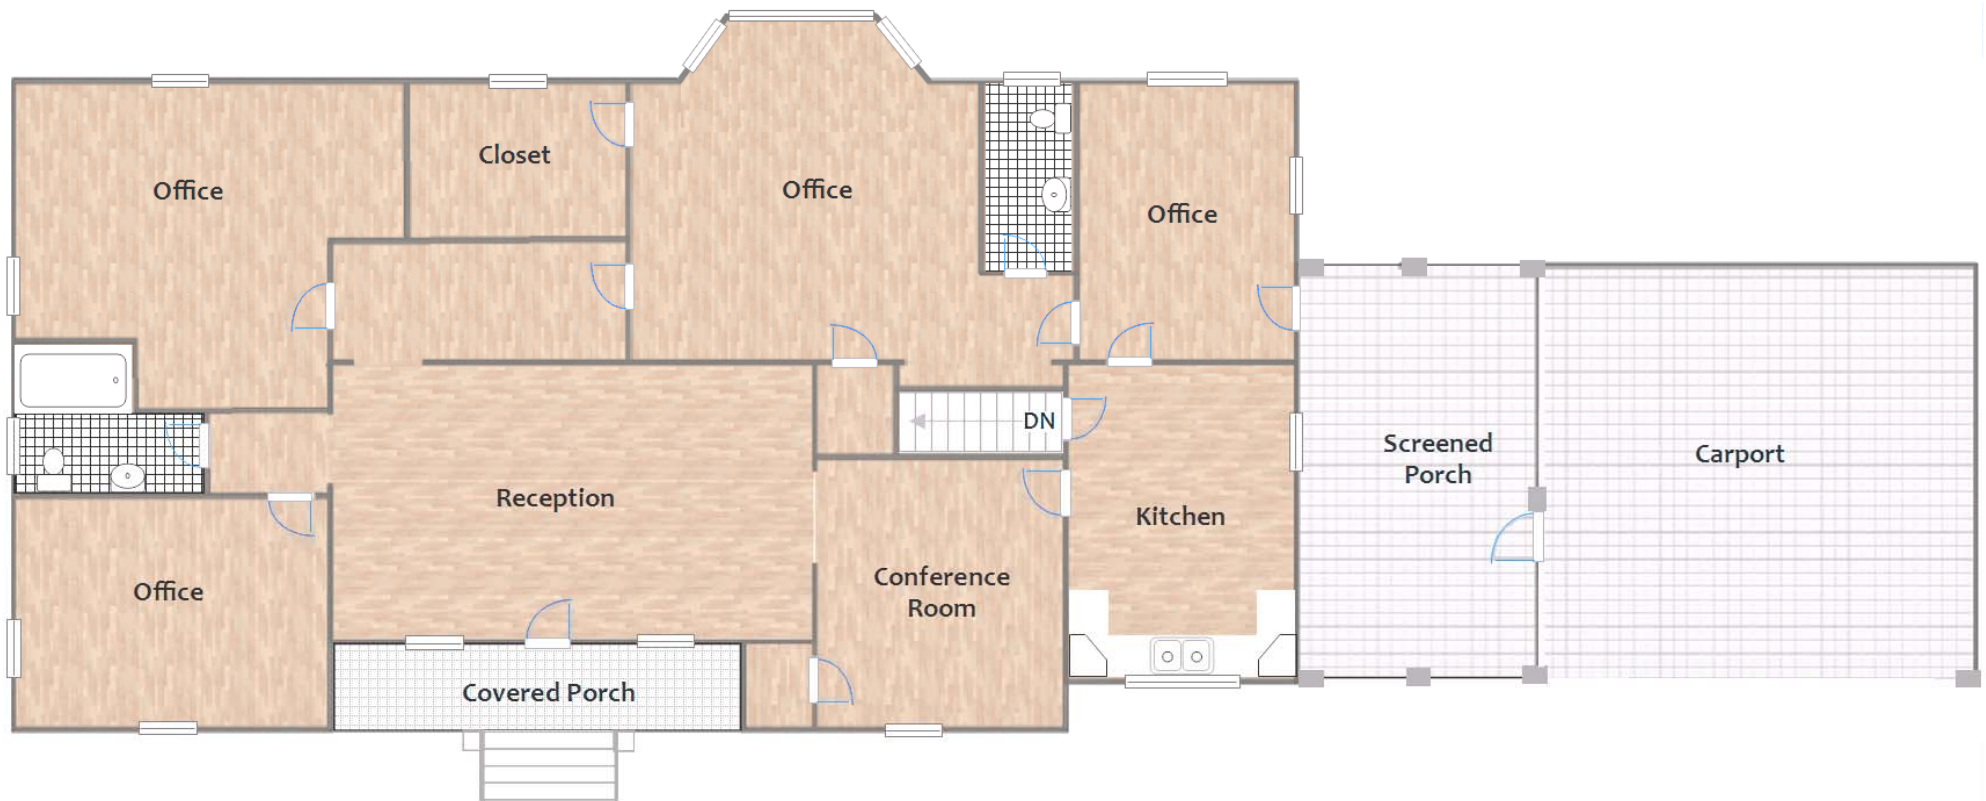

75 Roswell Street
Alpharetta, Georgia

FLOOR PLAN

1700 Square Feet
1700 Square Foot Basement

RYR

Properties

Robin Yudelson Rosenberg
ryrosenberg@gmail.com
770-434-8061 office
404-932-6421 cell