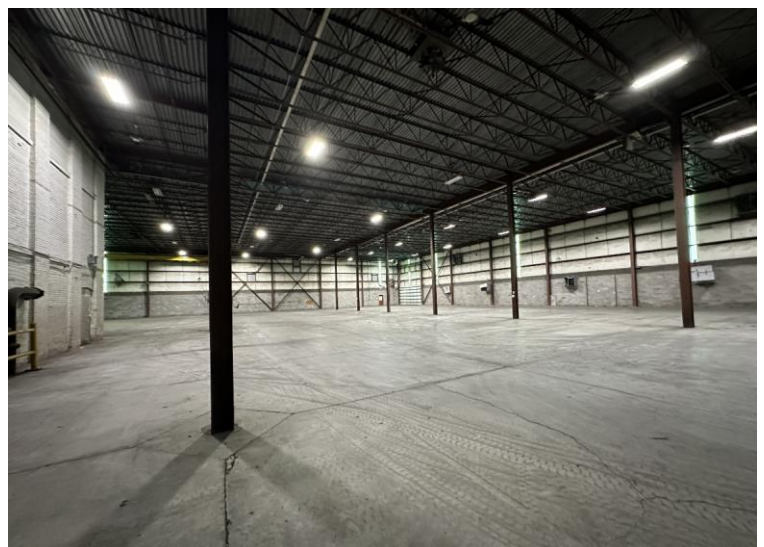

FOR SALE OR LEASE

104 North Main Street | Sherburne, New York