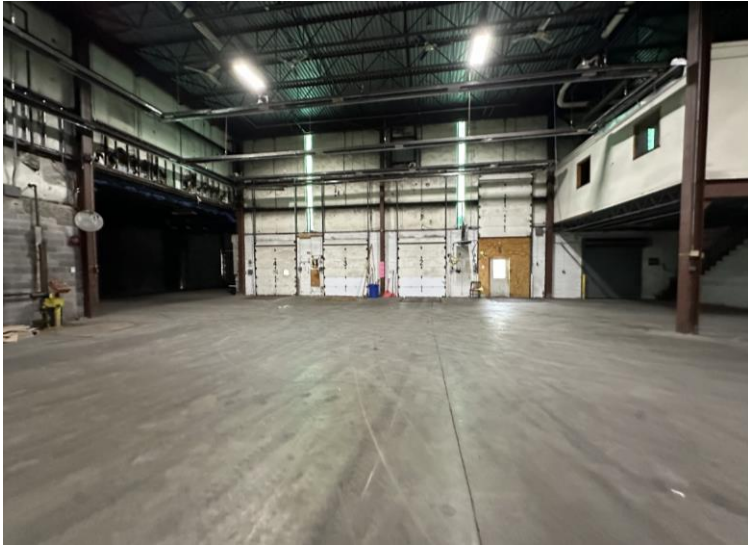

FOR SALE OR LEASE

104 North Main Street | Sherburne, New York