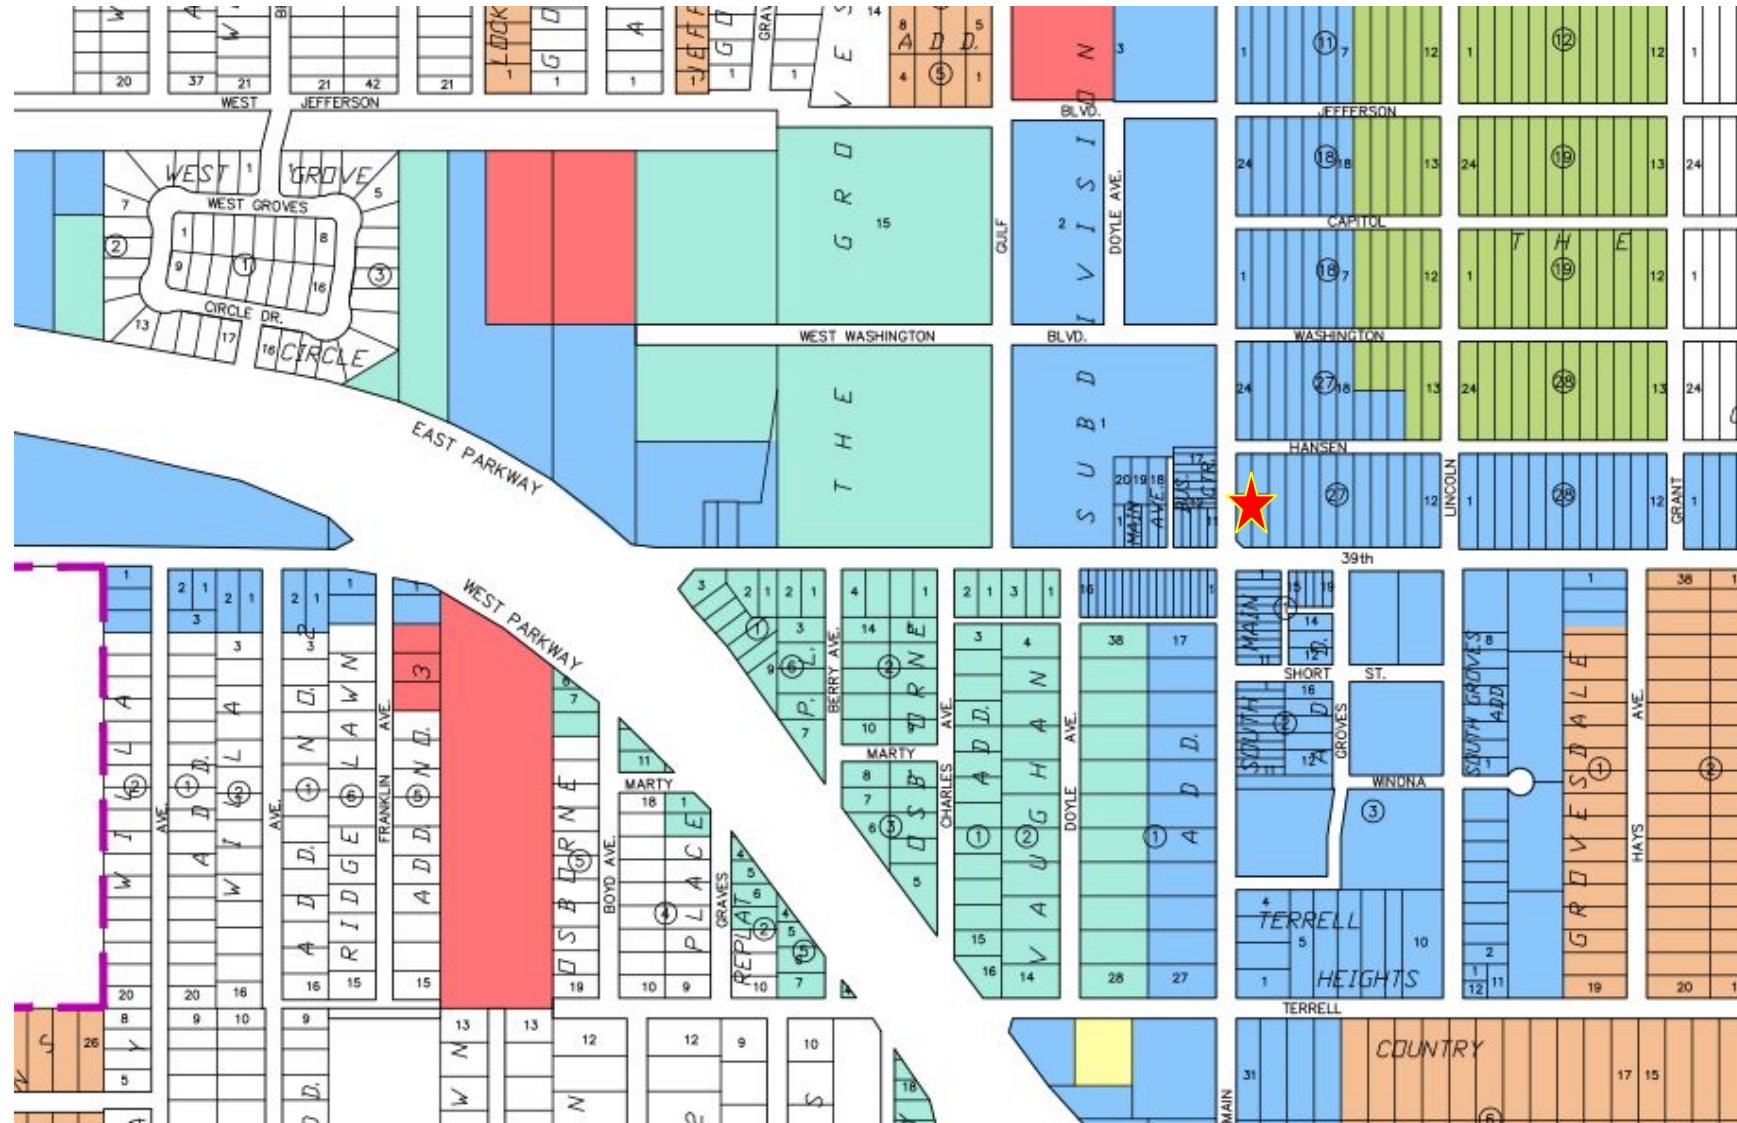

Zoning District MAP

LEGEND

-  R-1 SINGLE FAMILY RESIDENCE DISTRICT
-  R-2 ONE & TWO FAMILY RESIDENCE DISTRICT
-  P-1 PROFESSIONAL DISTRICT
-  C-1 RETAIL BUSINESS DISTRICT
-  CBD CENTRAL BUSINESS DISTRICT
-  C-2 GENERAL LIGHT COMMERCIAL DISTRICT
-  C-3 GENERAL HEAVY COMMERCIAL DISTRICT