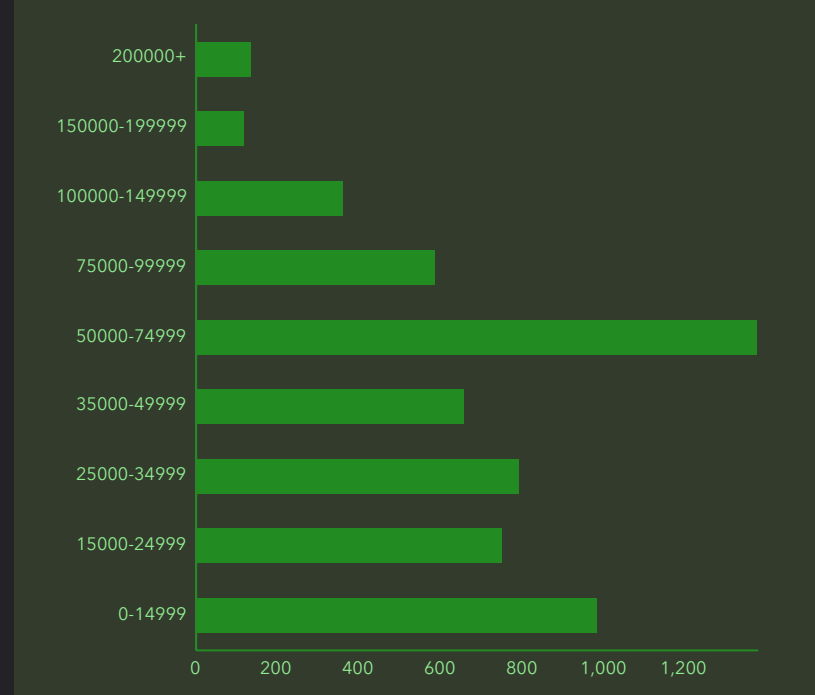

DEMOGRAPHIC PROFILE

354 E Southcross Blvd, San Antonio, Texas, 78214

Ring of 1 mile

EDUCATION

EMPLOYMENT

KEY FACTS

INCOME

HOUSEHOLD INCOME (\$)

Source: This infographic contains data provided by Esri (2024, 2029).

© 2024 Esri

DEMOGRAPHIC PROFILE

354 E Southcross Blvd, San Antonio, Texas, 78214

Ring of 3 miles

Source: This infographic contains data provided by Esri (2024, 2029).

© 2024 Esri

EDUCATION

EMPLOYMENT

KEY FACTS

INCOME

DEMOGRAPHIC PROFILE

354 E Southcross Blvd, San Antonio, Texas, 78214

Ring of 5 miles