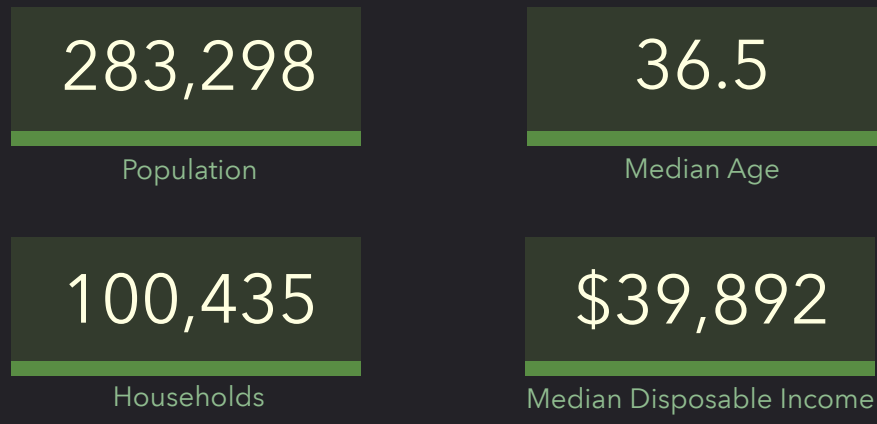

Source: This infographic contains data provided by Esri (2024, 2029).

© 2024 Esri

DEMOGRAPHIC PROFILE

354 E Southcross Blvd, San Antonio, Texas, 78214

Ring of 3 miles

Source: This infographic contains data provided by Esri (2024, 2029).

© 2024 Esri

EDUCATION

EMPLOYMENT

KEY FACTS

INCOME

DEMOGRAPHIC PROFILE

354 E Southcross Blvd, San Antonio, Texas, 78214

Ring of 5 miles

EDUCATION

EMPLOYMENT

KEY FACTS

INCOME

Source: This infographic contains data provided by Esri (2024, 2029).
© 2024 Esri