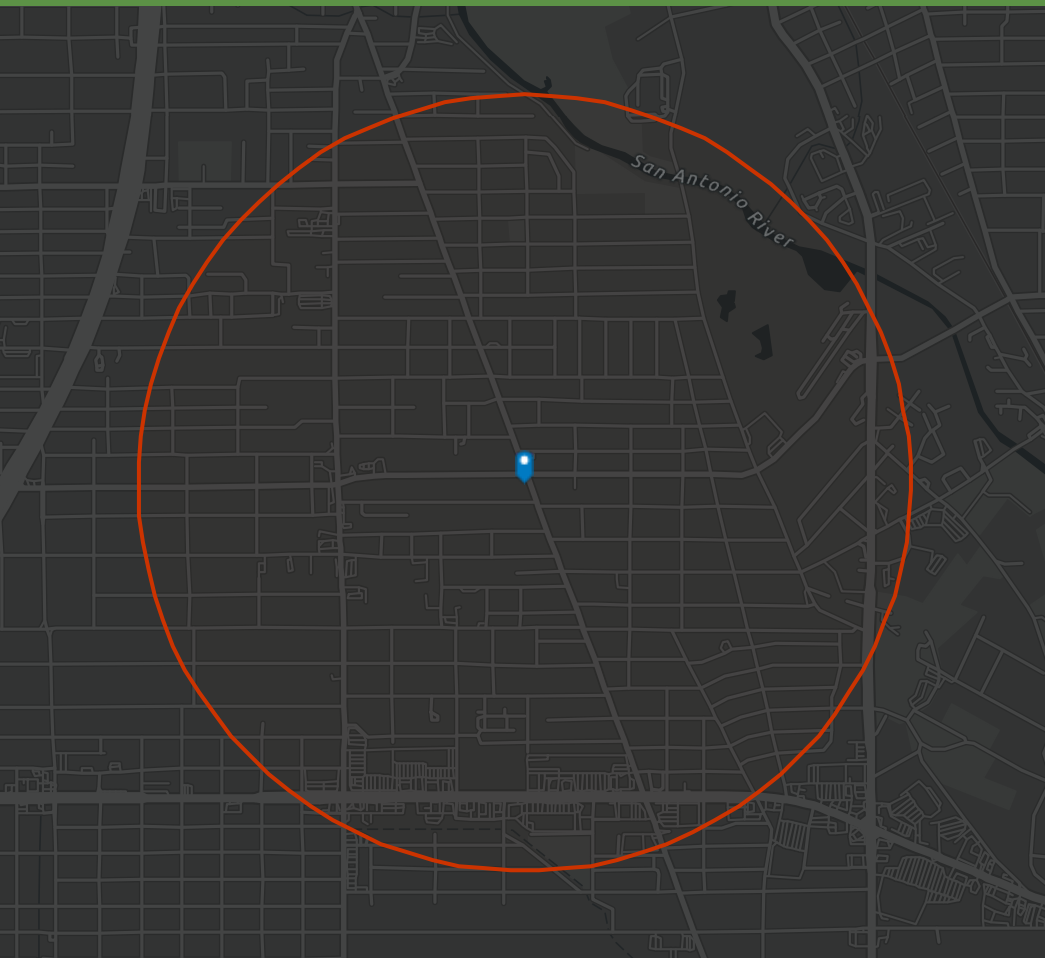

DEMOGRAPHIC PROFILE

354 E Southcross Blvd, San Antonio, Texas, 78214

Ring of 1 mile

EDUCATION

EMPLOYMENT

KEY FACTS

INCOME

HOUSEHOLD INCOME (\$)

Source: This infographic contains data provided by Esri (2024, 2029).

© 2024 Esri

DEMOGRAPHIC PROFILE

354 E Southcross Blvd, San Antonio, Texas, 78214

Ring of 3 miles

Source: This infographic contains data provided by Esri (2024, 2029).

© 2024 Esri

EDUCATION

EMPLOYMENT

KEY FACTS

INCOME

DEMOGRAPHIC PROFILE

354 E Southcross Blvd, San Antonio, Texas, 78214

Ring of 5 miles