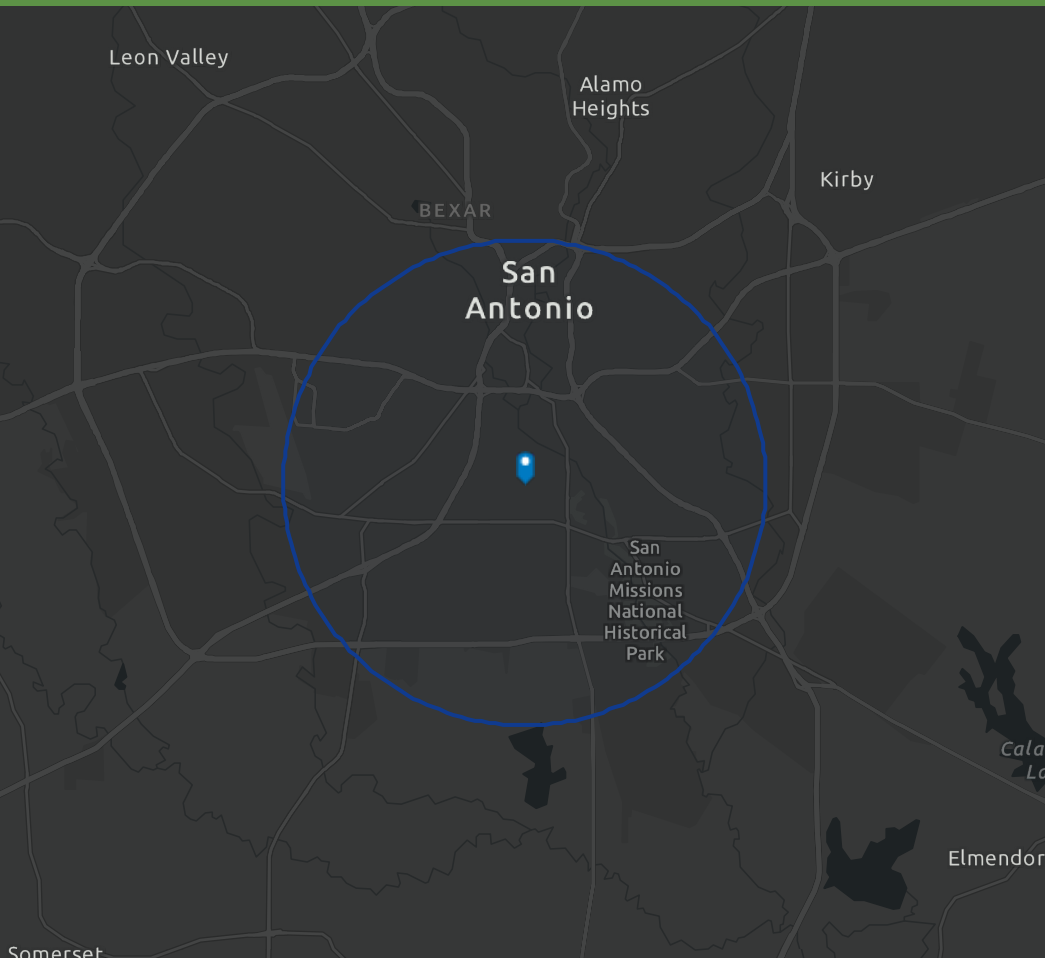

DEMOGRAPHIC PROFILE

354 E Southcross Blvd, San Antonio, Texas, 78214

Ring of 1 mile

EDUCATION

EMPLOYMENT

KEY FACTS

INCOME

HOUSEHOLD INCOME (\$)

Source: This infographic contains data provided by Esri (2024, 2029).

© 2024 Esri

DEMOGRAPHIC PROFILE

354 E Southcross Blvd, San Antonio, Texas, 78214

Ring of 3 miles

Source: This infographic contains data provided by Esri (2024, 2029).

© 2024 Esri

EDUCATION

EMPLOYMENT

KEY FACTS

INCOME

DEMOGRAPHIC PROFILE

354 E Southcross Blvd, San Antonio, Texas, 78214

Ring of 5 miles