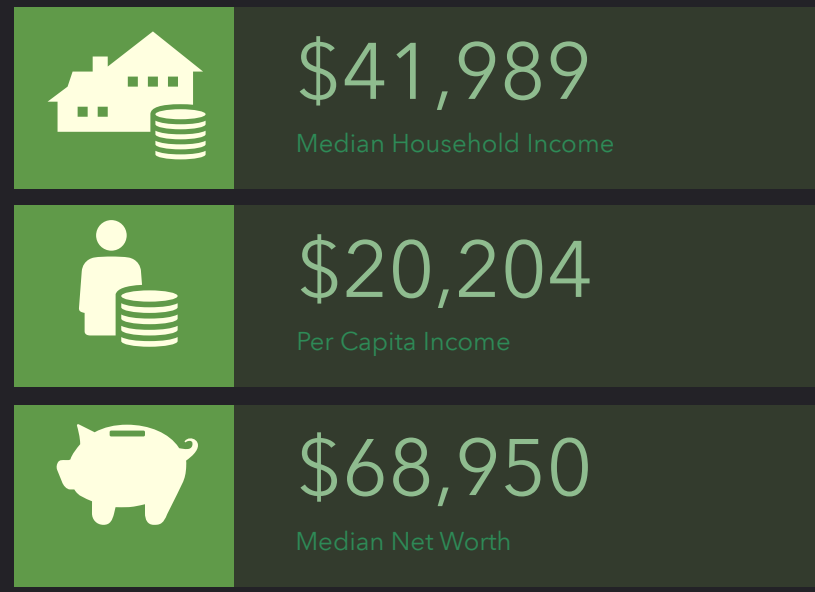

DEMOGRAPHIC PROFILE

354 E Southcross Blvd, San Antonio, Texas, 78214

Ring of 1 mile

EDUCATION

EMPLOYMENT

KEY FACTS

INCOME

HOUSEHOLD INCOME (\$)

Source: This infographic contains data provided by Esri (2024, 2029).

© 2024 Esri

DEMOGRAPHIC PROFILE

354 E Southcross Blvd, San Antonio, Texas, 78214

Ring of 3 miles

Source: This infographic contains data provided by Esri (2024, 2029).

© 2024 Esri

EDUCATION

EMPLOYMENT

KEY FACTS

INCOME

DEMOGRAPHIC PROFILE

354 E Southcross Blvd, San Antonio, Texas, 78214

Ring of 5 miles