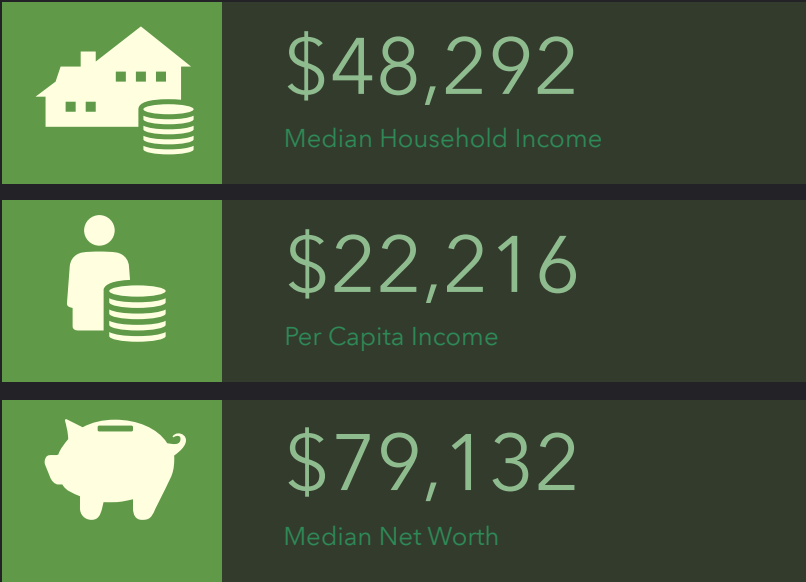

Source: This infographic contains data provided by Esri (2024, 2029).

© 2024 Esri

DEMOGRAPHIC PROFILE

354 E Southcross Blvd, San Antonio, Texas, 78214

Ring of 3 miles

Source: This infographic contains data provided by Esri (2024, 2029).

© 2024 Esri

EDUCATION

EMPLOYMENT

KEY FACTS

INCOME

DEMOGRAPHIC PROFILE

354 E Southcross Blvd, San Antonio, Texas, 78214

Ring of 5 miles

EDUCATION

EMPLOYMENT

KEY FACTS

INCOME

Source: This infographic contains data provided by Esri (2024, 2029).
© 2024 Esri