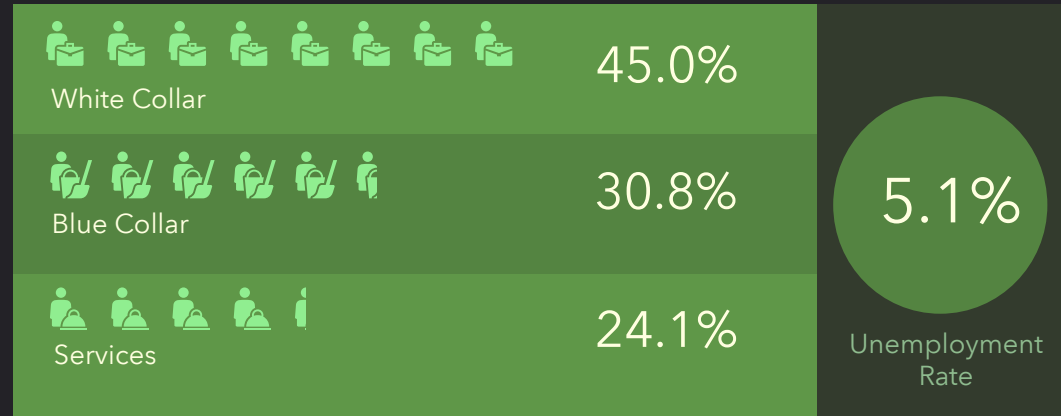

EMPLOYMENT