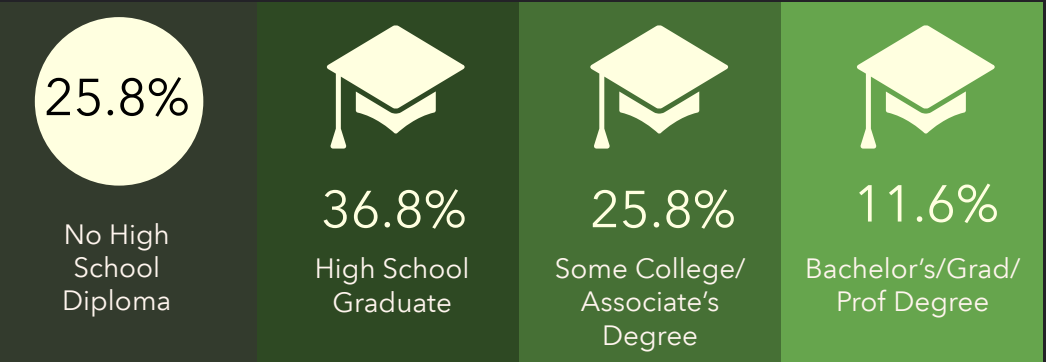

DEMOGRAPHIC PROFILE

354 E Southcross Blvd, San Antonio, Texas, 78214

Ring of 1 mile

EDUCATION

EMPLOYMENT

KEY FACTS

INCOME

HOUSEHOLD INCOME (\$)

Source: This infographic contains data provided by Esri (2024, 2029).

© 2024 Esri

DEMOGRAPHIC PROFILE

354 E Southcross Blvd, San Antonio, Texas, 78214

Ring of 3 miles

Source: This infographic contains data provided by Esri (2024, 2029).

© 2024 Esri

EDUCATION

EMPLOYMENT

KEY FACTS

INCOME

DEMOGRAPHIC PROFILE

354 E Southcross Blvd, San Antonio, Texas, 78214

Ring of 5 miles