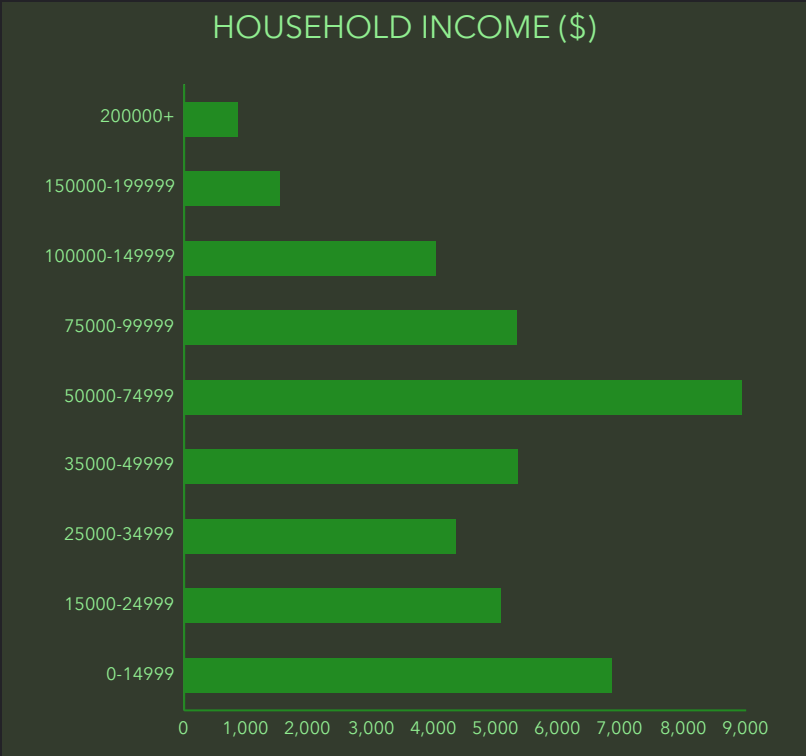

© 2024 Esri

EDUCATION

EMPLOYMENT

KEY FACTS

INCOME

DEMOGRAPHIC PROFILE

354 E Southcross Blvd, San Antonio, Texas, 78214

Ring of 5 miles

EDUCATION

EMPLOYMENT

KEY FACTS

INCOME

Source: This infographic contains data provided by Esri (2024, 2029).
© 2024 Esri