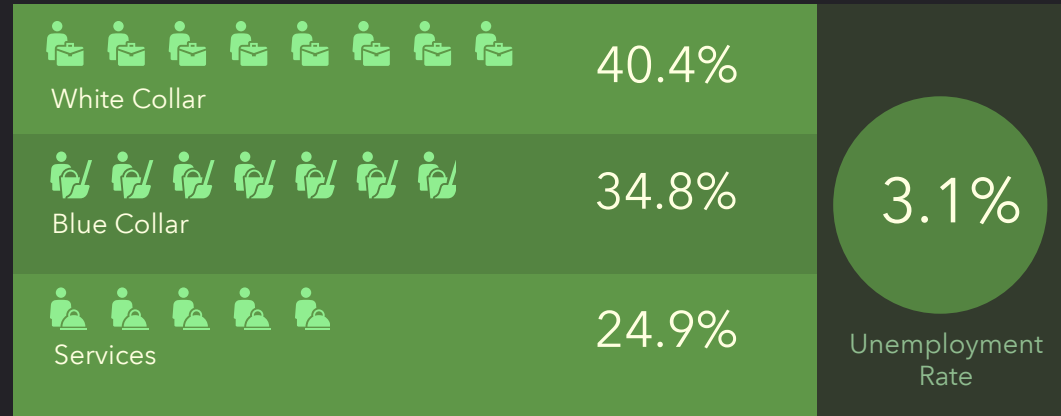

DEMOGRAPHIC PROFILE

354 E Southcross Blvd, San Antonio, Texas, 78214

Ring of 1 mile

EDUCATION

EMPLOYMENT

KEY FACTS

INCOME

HOUSEHOLD INCOME (\$)

Source: This infographic contains data provided by Esri (2024, 2029).

© 2024 Esri

DEMOGRAPHIC PROFILE

354 E Southcross Blvd, San Antonio, Texas, 78214

Ring of 3 miles

Source: This infographic contains data provided by Esri (2024, 2029).