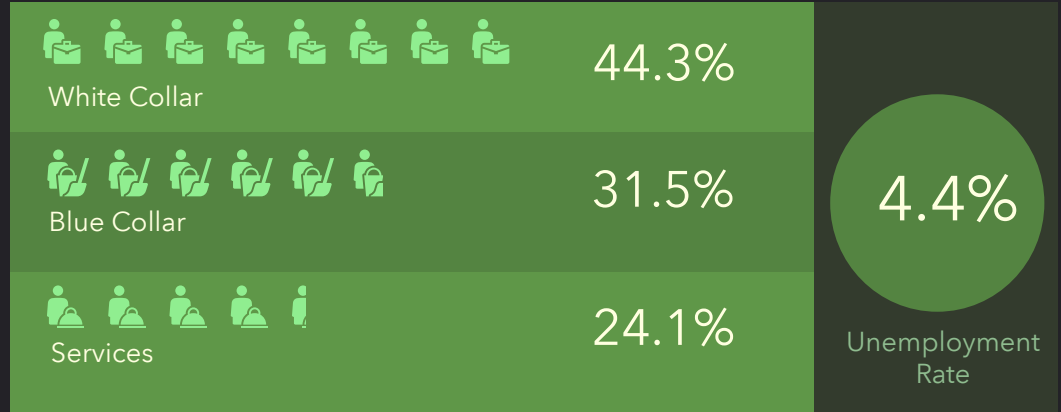

DEMOGRAPHIC PROFILE

354 E Southcross Blvd, San Antonio, Texas, 78214

Ring of 1 mile

EDUCATION

EMPLOYMENT

KEY FACTS

INCOME

HOUSEHOLD INCOME (\$)

Source: This infographic contains data provided by Esri (2024, 2029).

© 2024 Esri

DEMOGRAPHIC PROFILE

354 E Southcross Blvd, San Antonio, Texas, 78214

Ring of 3 miles

Source: This infographic contains data provided by Esri (2024, 2029).

© 2024 Esri

EDUCATION

EMPLOYMENT

KEY FACTS

INCOME

DEMOGRAPHIC PROFILE

354 E Southcross Blvd, San Antonio, Texas, 78214

Ring of 5 miles