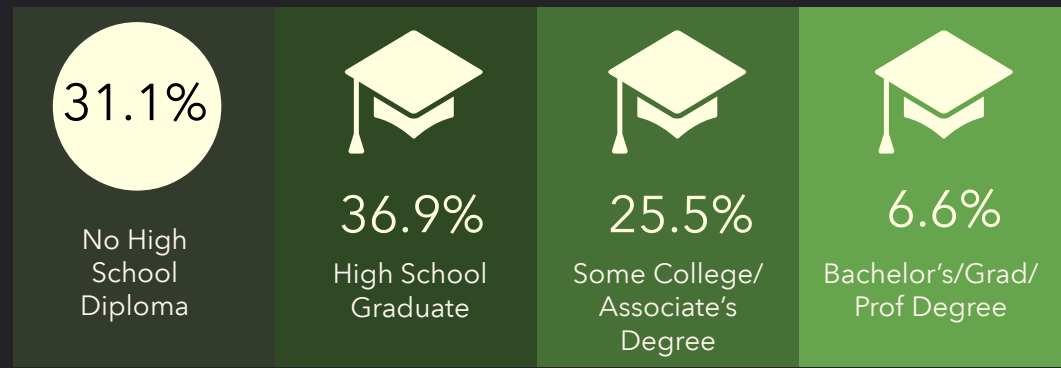

DEMOGRAPHIC PROFILE

354 E Southcross Blvd, San Antonio, Texas, 78214

Ring of 1 mile

EDUCATION

EMPLOYMENT

KEY FACTS

INCOME

HOUSEHOLD INCOME (\$)

Source: This infographic contains data provided by Esri (2024, 2029).

© 2024 Esri

DEMOGRAPHIC PROFILE

354 E Southcross Blvd, San Antonio, Texas, 78214

Ring of 3 miles

Source: This infographic contains data provided by Esri (2024, 2029).

© 2024 Esri

EDUCATION

EMPLOYMENT

KEY FACTS

INCOME

DEMOGRAPHIC PROFILE

354 E Southcross Blvd, San Antonio, Texas, 78214

Ring of 5 miles