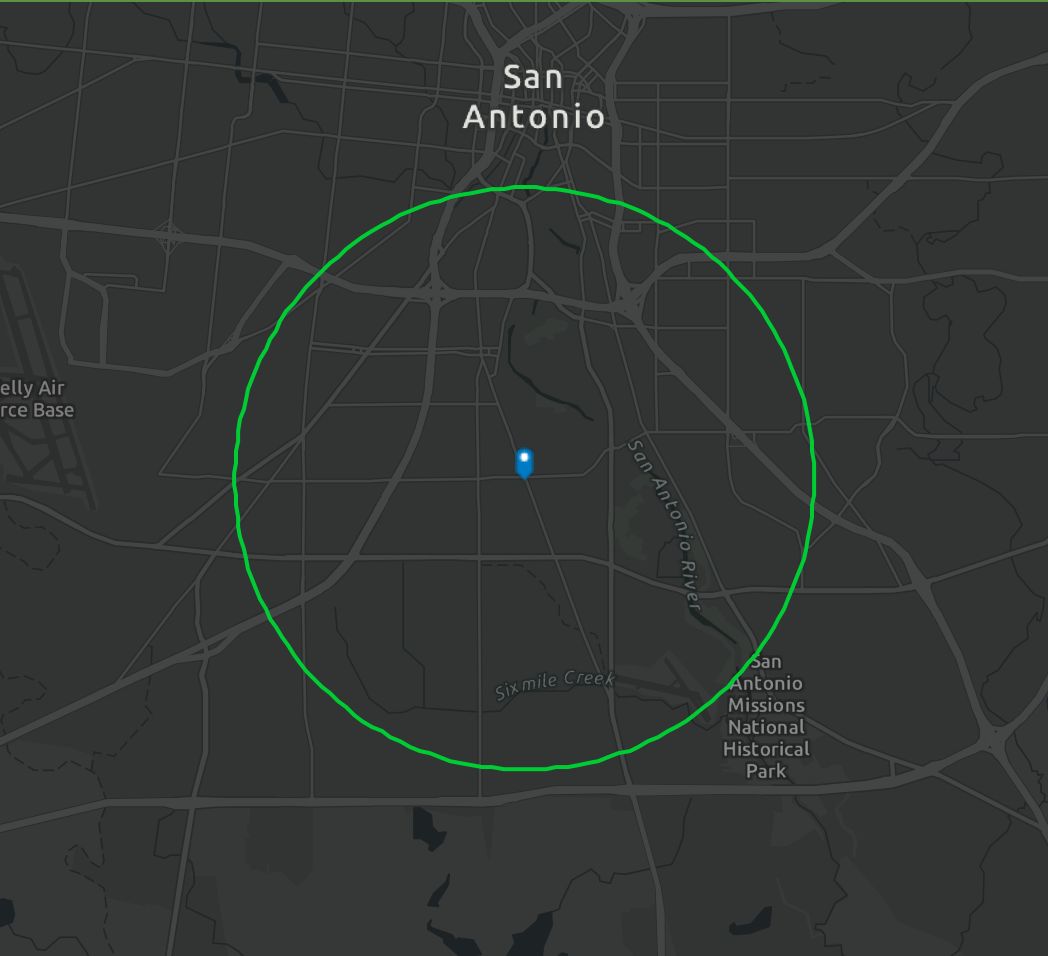

DEMOGRAPHIC PROFILE

354 E Southcross Blvd, San Antonio, Texas, 78214

Ring of 1 mile

EDUCATION

EMPLOYMENT

KEY FACTS

INCOME

HOUSEHOLD INCOME (\$)

Source: This infographic contains data provided by Esri (2024, 2029).

© 2024 Esri

DEMOGRAPHIC PROFILE

354 E Southcross Blvd, San Antonio, Texas, 78214

Ring of 3 miles

Source: This infographic contains data provided by Esri (2024, 2029).

© 2024 Esri

EDUCATION

EMPLOYMENT

KEY FACTS

INCOME

DEMOGRAPHIC PROFILE

354 E Southcross Blvd, San Antonio, Texas, 78214

Ring of 5 miles