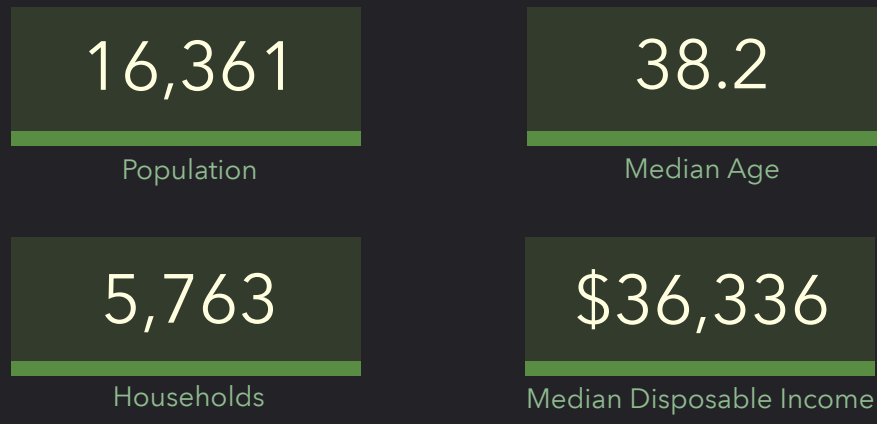

DEMOGRAPHIC PROFILE

354 E Southcross Blvd, San Antonio, Texas, 78214

Ring of 1 mile

EDUCATION

EMPLOYMENT

KEY FACTS

INCOME

HOUSEHOLD INCOME (\$)

Source: This infographic contains data provided by Esri (2024, 2029).

© 2024 Esri

DEMOGRAPHIC PROFILE

354 E Southcross Blvd, San Antonio, Texas, 78214

Ring of 3 miles

Source: This infographic contains data provided by Esri (2024, 2029).

© 2024 Esri

EDUCATION

EMPLOYMENT

KEY FACTS

INCOME

DEMOGRAPHIC PROFILE

354 E Southcross Blvd, San Antonio, Texas, 78214

Ring of 5 miles