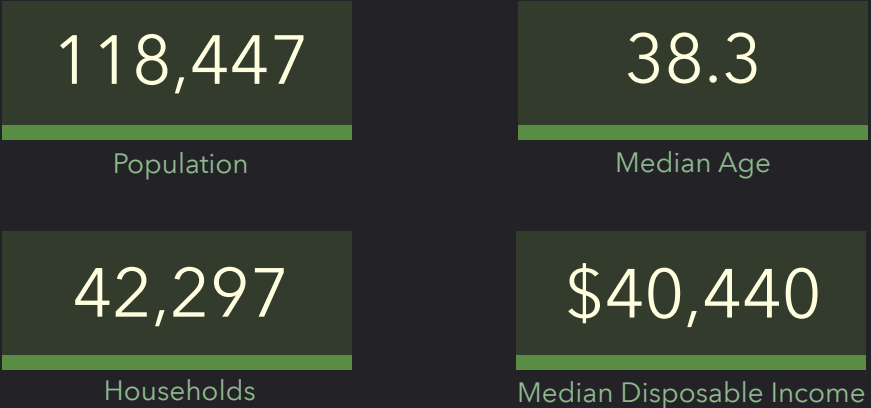

Source: This infographic contains data provided by Esri (2024, 2029).

© 2024 Esri

DEMOGRAPHIC PROFILE

354 E Southcross Blvd, San Antonio, Texas, 78214

Ring of 3 miles

Source: This infographic contains data provided by Esri (2024, 2029).

© 2024 Esri

EDUCATION

EMPLOYMENT

KEY FACTS

INCOME

DEMOGRAPHIC PROFILE

354 E Southcross Blvd, San Antonio, Texas, 78214

Ring of 5 miles

EDUCATION

EMPLOYMENT

KEY FACTS

INCOME

Source: This infographic contains data provided by Esri (2024, 2029).
© 2024 Esri