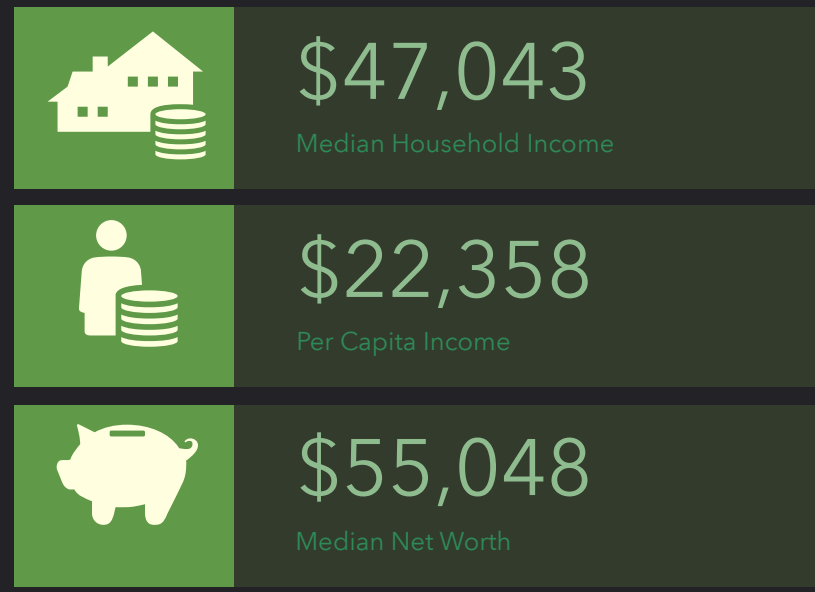

© 2024 Esri

EDUCATION

EMPLOYMENT

KEY FACTS

INCOME

DEMOGRAPHIC PROFILE

354 E Southcross Blvd, San Antonio, Texas, 78214

Ring of 5 miles

EDUCATION

EMPLOYMENT

KEY FACTS

INCOME

Source: This infographic contains data provided by Esri (2024, 2029).
© 2024 Esri