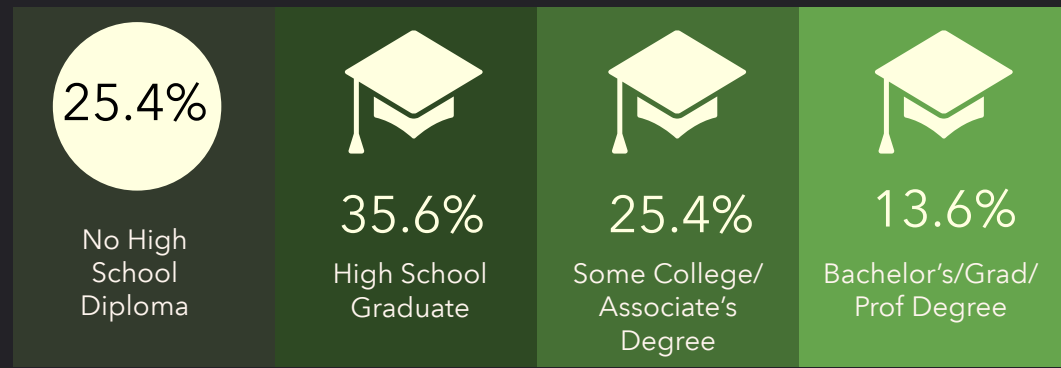

© 2024 Esri

EDUCATION

EMPLOYMENT

KEY FACTS

INCOME

DEMOGRAPHIC PROFILE

354 E Southcross Blvd, San Antonio, Texas, 78214

Ring of 5 miles

EDUCATION

EMPLOYMENT

KEY FACTS

INCOME

Source: This infographic contains data provided by Esri (2024, 2029).
© 2024 Esri