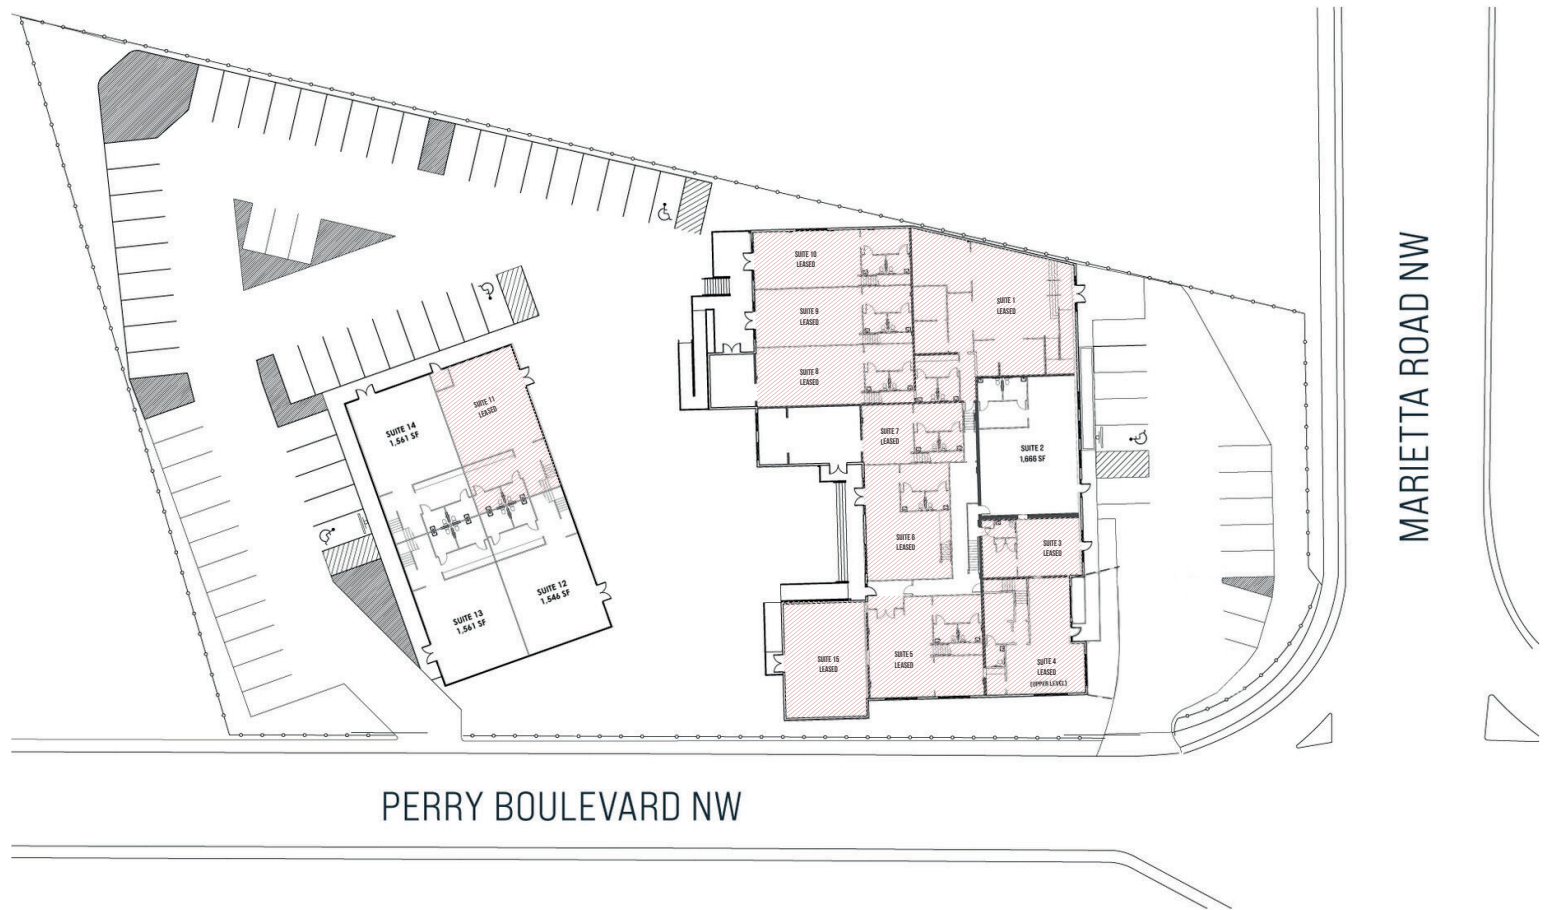

LOT SIZE 1.78 AC's

ZONING [I2](#)

PROPERTY HIGHLIGHTS

- Studio spaces from $\pm 1,000$ SF
- Individually controlled utilities
- 3.4/1,000 parking ratio
- Full kitchenette in each suite
- > .5 Mi to Westside Park
- Direct suite access
- Beautiful finishes
- High ceilings
- Large shared courtyard

SUITE	SQ FT
1	LEASED
2	1,666
3	LEASED
4U	LEASED
5	LEASED
6	LEASED
7	LEASED
8	LEASED
9	LEASED
10	LEASED
11	LEASED
12	1,546
13	1,561
14	1,561
15	LEASED

1500 MARIETTA ROAD NW, ATLANTA, GA 30318

▶ 404.348.4448