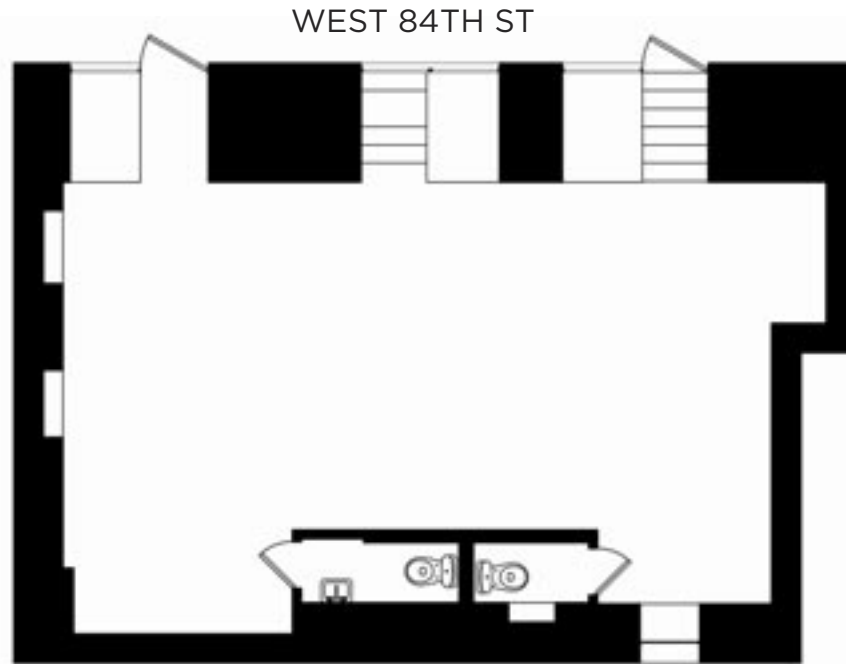

200 W 84TH ST

ON WEST 84TH | STEPS FROM AMSTERDAM

RETAIL SPACE FOR LEASE

700 RSF
Ground
Floor Entry

NEW YORK, NEW YORK

Steps off Amsterdam -
Entrance on Street Level -
Walk Down Unit

Unit: **Ground Floor**
RSF: **700 RSF**
Front: **20'**
Avail: **Immed**
Price: **\$90/SqFt**

700 RSF
Ground Floor Entry - Step Down Unit

ON WEST 84TH | STEPS FROM AMSTERDAM

RETAIL SPACE FOR LEASE

700 RSF
Ground
Floor Entry

NEW YORK, NEW YORK

No warranty, or representation is made as to the accuracy of the above information and same is submitted subject to errors, omissions, change of price, rental or other conditions, prior lease or withdrawal without notice, and to any special listing conditions, including the rate and manner of payment of commissions for particular offering, the terms of which are available to duly licensed brokers. This listing is subject to the aforesaid conditions and is not to be deemed an employment nor a binding contract of any kind unless or until our brokerage agreement is fully executed.