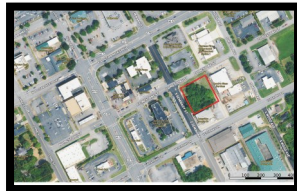

FOR SALE

+/- .72 EAST LIMESTONE ST -FLORENCE, AL

## DOWNTOWN FLORENCE COMMERCIAL LOT FOR SALE

This +/- .72 acre lot in downtown Florence, AL is the perfect location for a new downtown business. Utilities are provided by Florence Utilities. The property is flat and once cleared should be ready for development. This one should go fast and be a great investment.