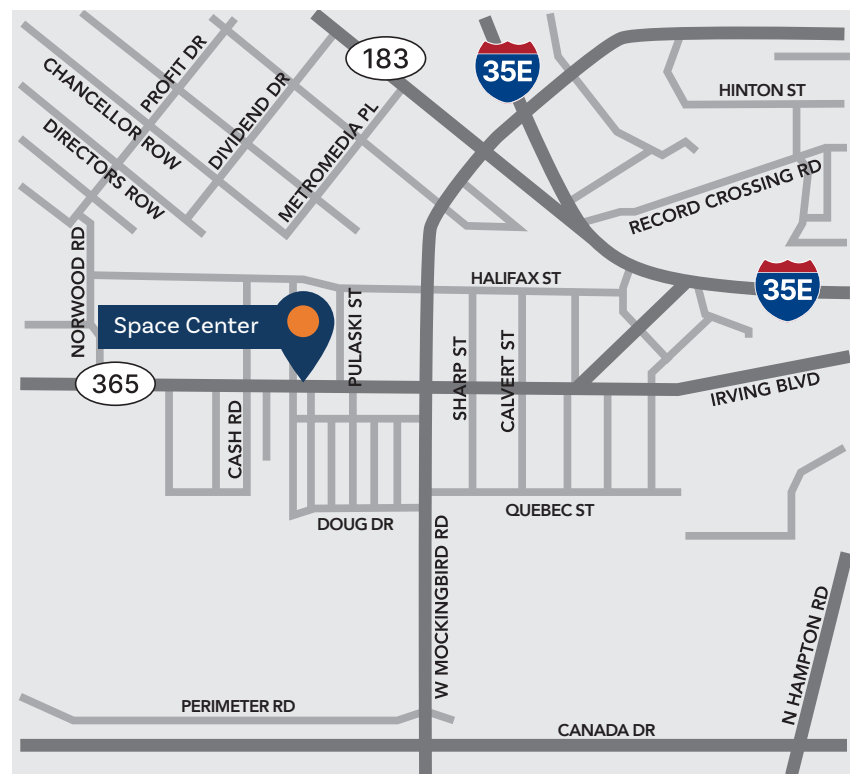

4,775 SF TOTAL | 631 SF OFFICE

Space Center

3511 Irving Blvd | Dallas, TX 75247

DETAILS

- 4,775 SF Total
- 631 SF Office
- 16' Clear Height
- (2) Dock-High Door
- Irving Blvd Frontage

FOR LEASING INFORMATION