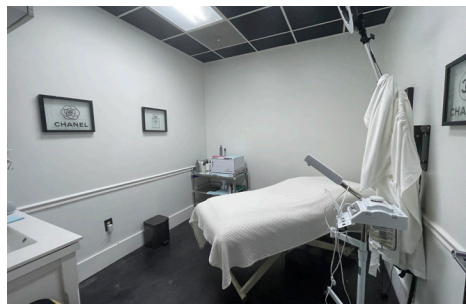

## OVERVIEW:

- » Suite C: 1,250 SF
- » 3 exam rooms
- » 1 office
- » 2 bathrooms
- » Spacious reception area
- » High ceilings
- » Monument and building signage
- » Free surface parking
- » Formerly used as a medspa
- » Located beside Piedmont Hospital - Henry County
- » Easy access to I-75
- » Located along populated retail corridor featuring: Chick-fil-A, Chicken Salad Chick, Jersey Mike's, Moe's Southwest Grill, Outback Steakhouse, Publix, Walmart, Starbucks, Walgreens, and multiple banking options