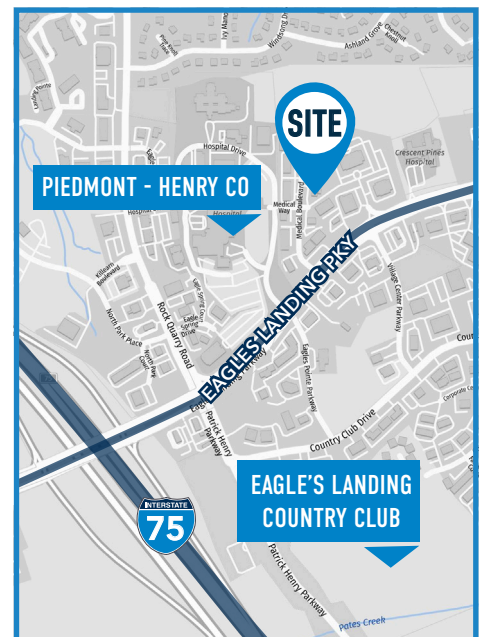

## OVERVIEW:

- » Suite C: 1,250 SF
- » 3 exam rooms
- » 1 office
- » 2 bathrooms
- » Spacious reception area
- » High ceilings
- » Monument and building signage
- » Free surface parking
- » Formerly used as a medspa
- » Located beside Piedmont Hospital - Henry County
- » Easy access to I-75
- » Located along populated retail corridor featuring: Chick-fil-A, Chicken Salad Chick, Jersey Mike's, Moe's Southwest Grill, Outback Steakhouse, Publix, Walmart, Starbucks, Walgreens, and multiple banking options