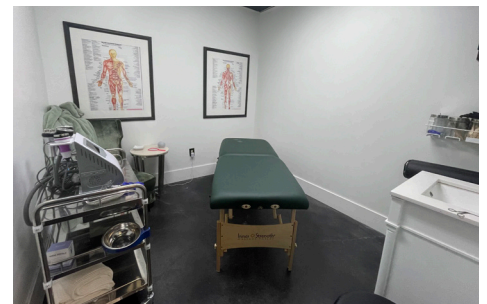

## OVERVIEW:

- » Suite C: 1,250 SF
- » 3 exam rooms
- » 1 office
- » 2 bathrooms
- » Spacious reception area
- » High ceilings
- » Monument and building signage
- » Free surface parking
- » Formerly used as a medspa
- » Located beside Piedmont Hospital - Henry County
- » Easy access to I-75
- » Located along populated retail corridor featuring: Chick-fil-A, Chicken Salad Chick, Jersey Mike's, Moe's Southwest Grill, Outback Steakhouse, Publix, Walmart, Starbucks, Walgreens, and multiple banking options