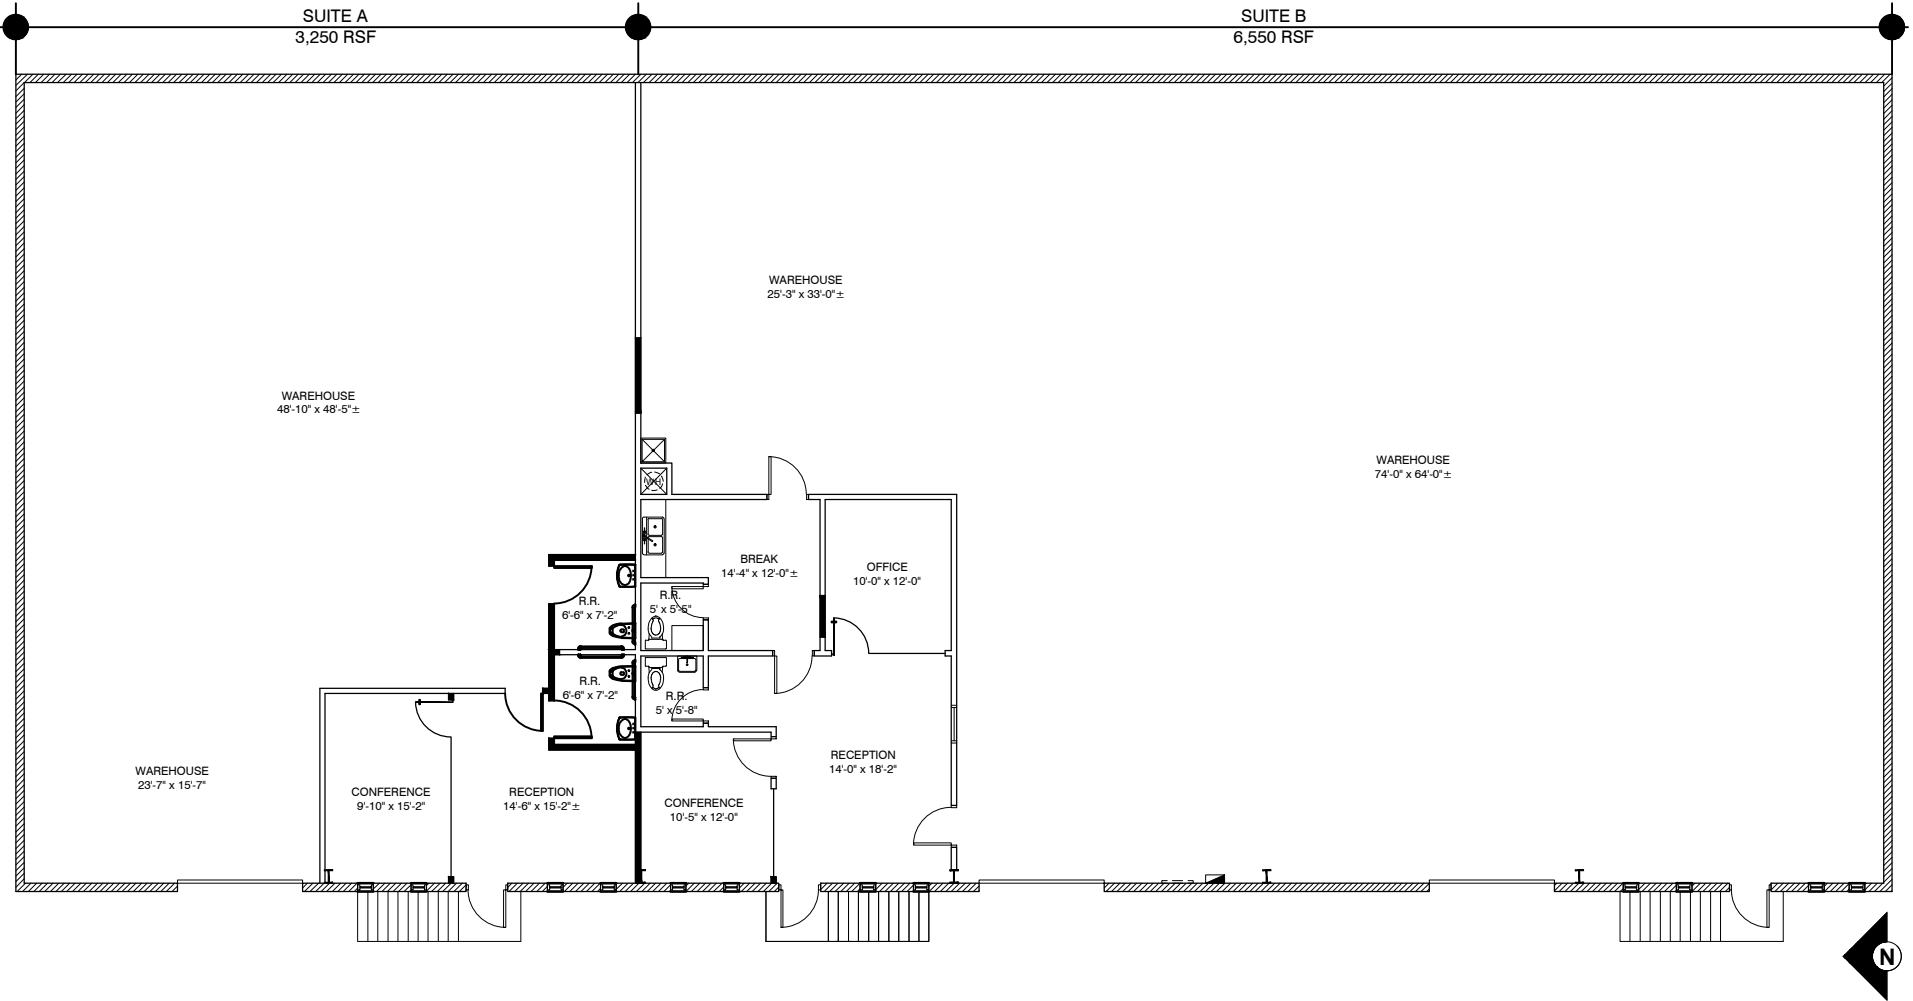

SPEC SUITES

SPACE STUDY #1.0

9,800 RSF

DOGWOOD COMMERCIAL
972.354.8080