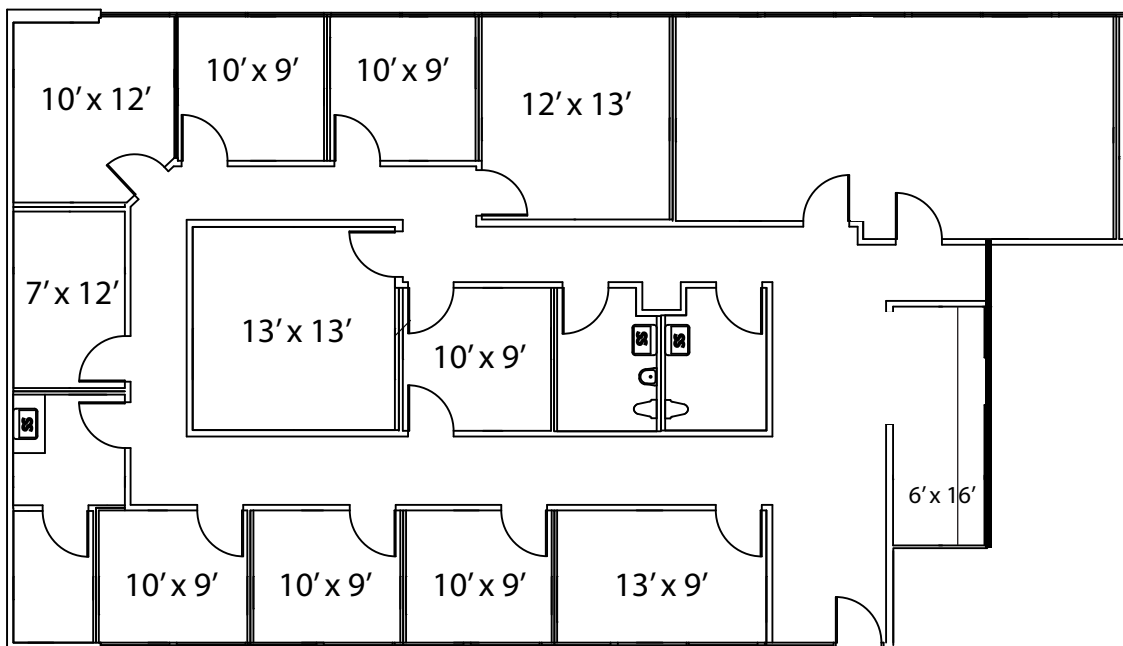

Suite 266 - 3,422 Sq. Ft.

All measurements are approximate.

On-Site Leasing Office
2189 Cleveland Street, Suite 209
Clearwater, Florida 33765

For Additional Information
727.202.9595

**Owned &
Managed By:**