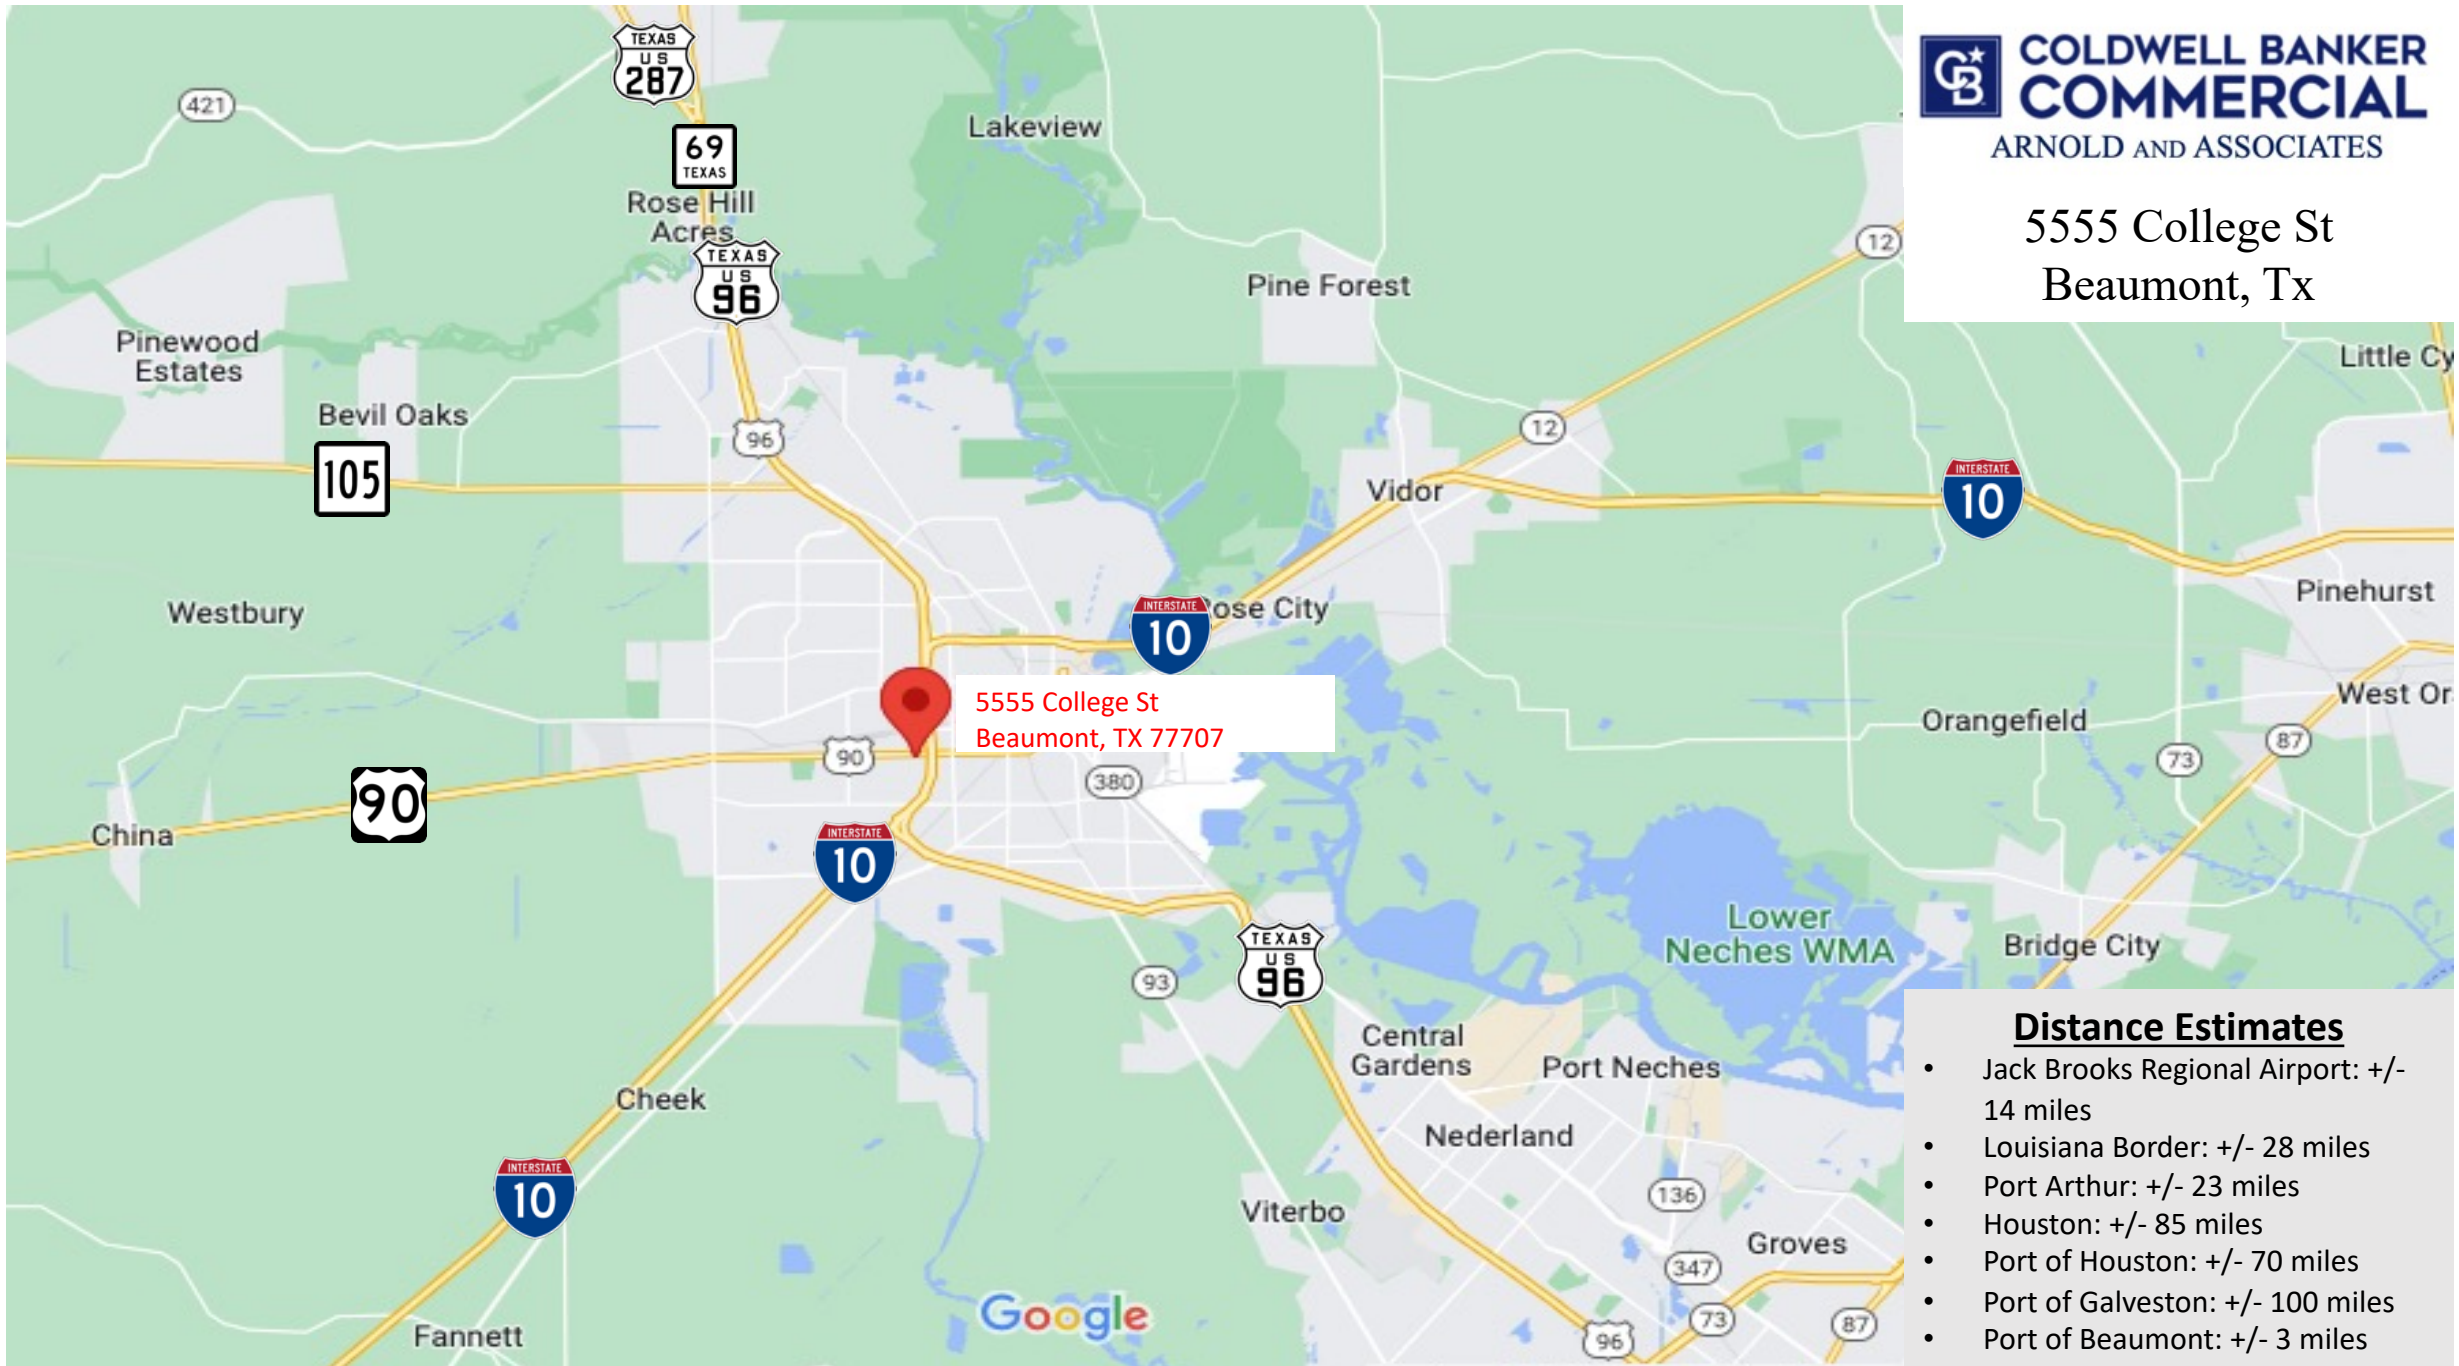

5555 College St  
Beaumont, Tx

5555 College St  
Beaumont, TX 77707

**Distance Estimates**

- Jack Brooks Regional Airport: +/- 14 miles
- Louisiana Border: +/- 28 miles
- Port Arthur: +/- 23 miles
- Houston: +/- 85 miles
- Port of Houston: +/- 70 miles
- Port of Galveston: +/- 100 miles
- Port of Beaumont: +/- 3 miles

5555 College St  
Beaumont, Tx

1.18 miles from site to IH-10

College St

5555 College St  
Beaumont, Tx

Lindbergh St

College St