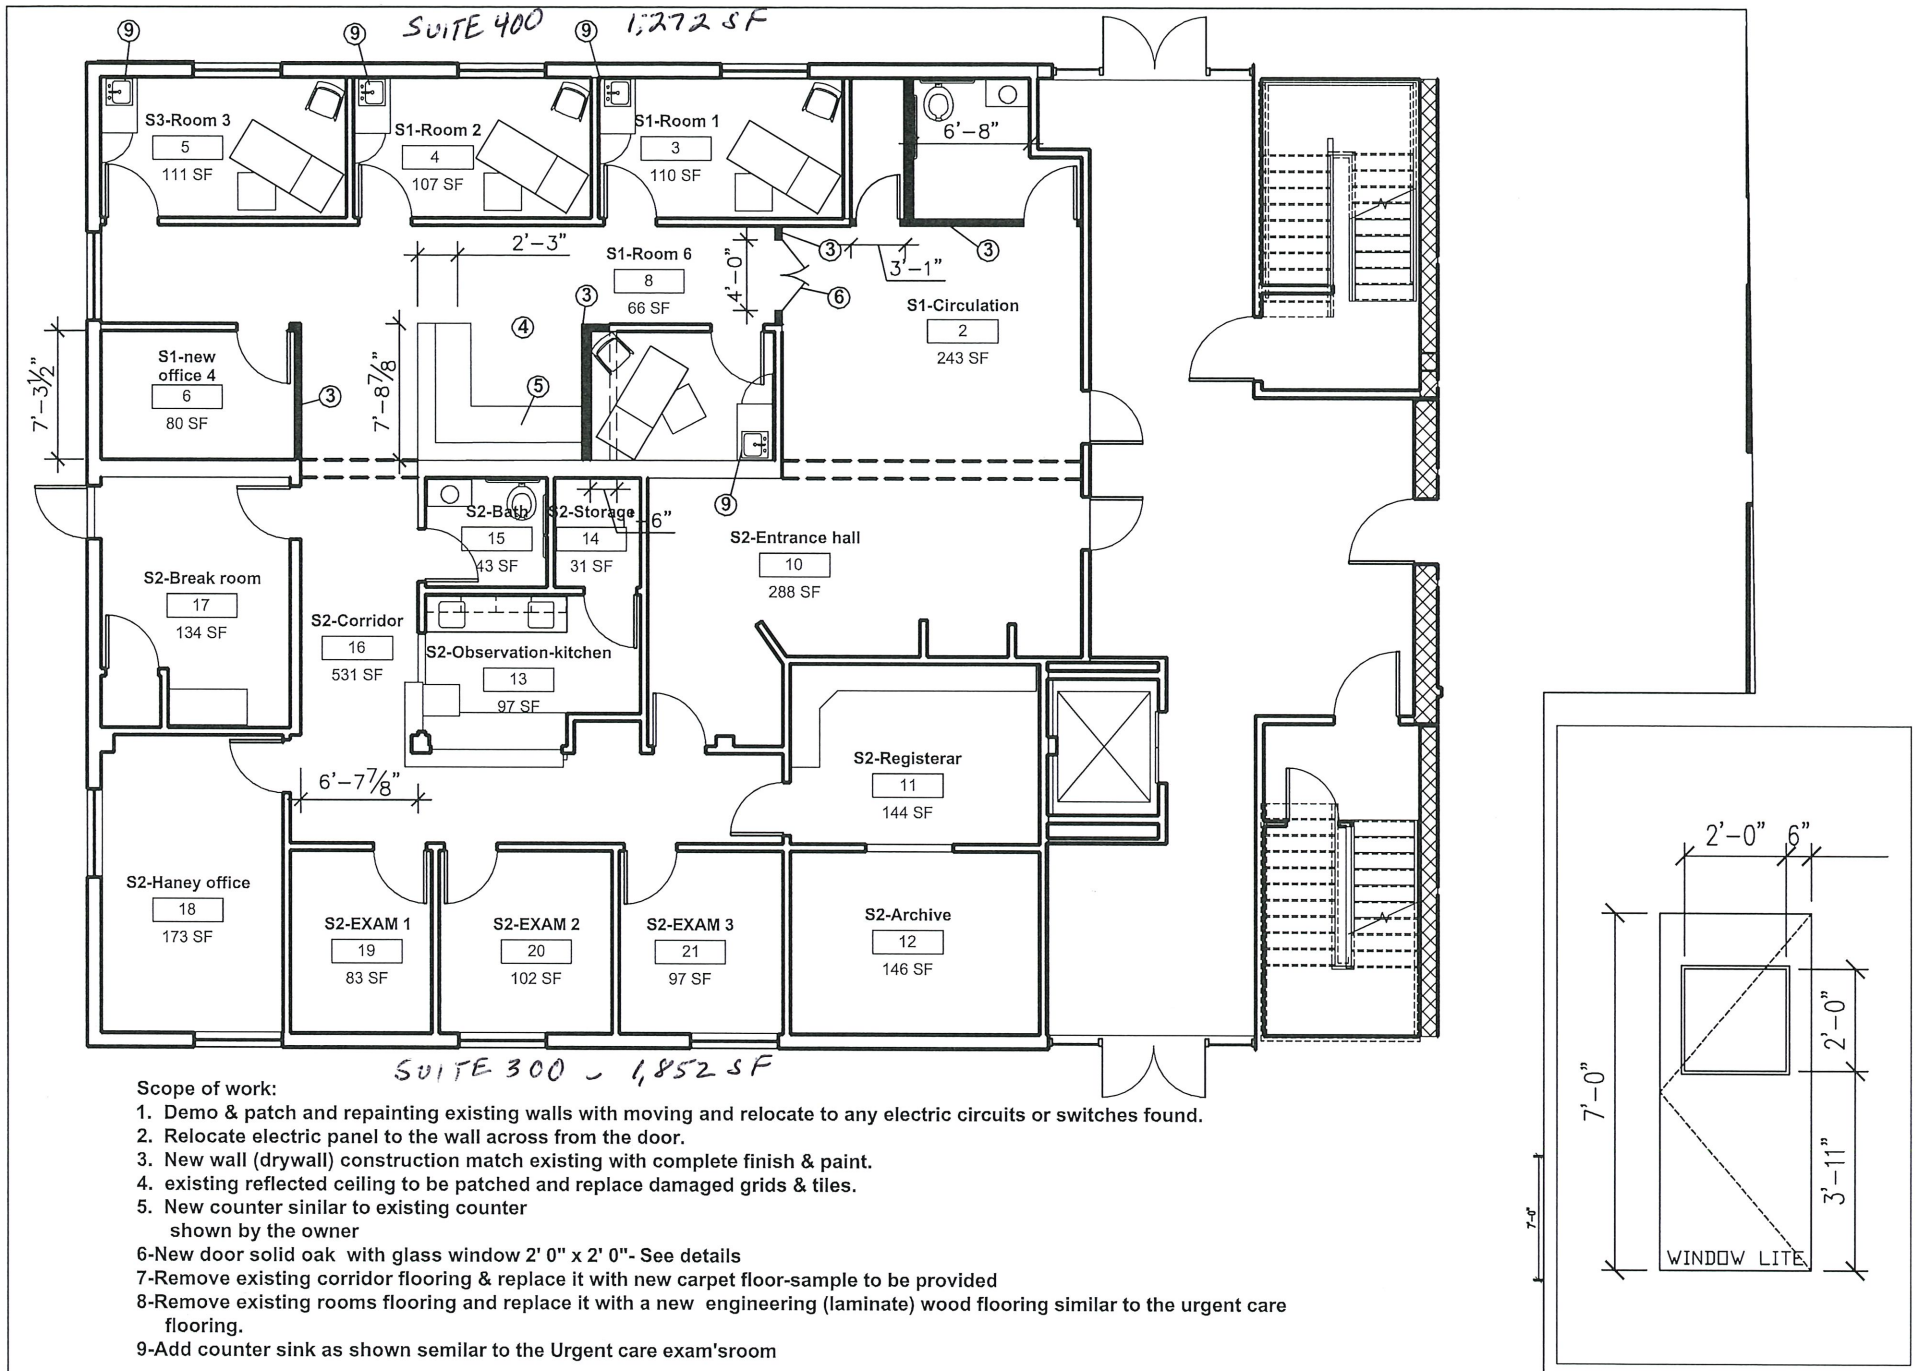

Dr. Nessim Office Renovation - 1st Floor (Suites 300 + 400)

Second FLOOR

Suite 500 - VACANT
1277 SQ. FT. GROSS

Suite 700 - Cardiologist
1464 SQ. FT. GROSS

1856 SQ. FT. GROSS (OUTSIDE WALLS)

Suite 600 - VACANT

Suite 800 1022 SQ. FT. GROSS

Vacant

NOTE: Suites 500 + 600 are combined but can easily be separated.
They have separate electric meters