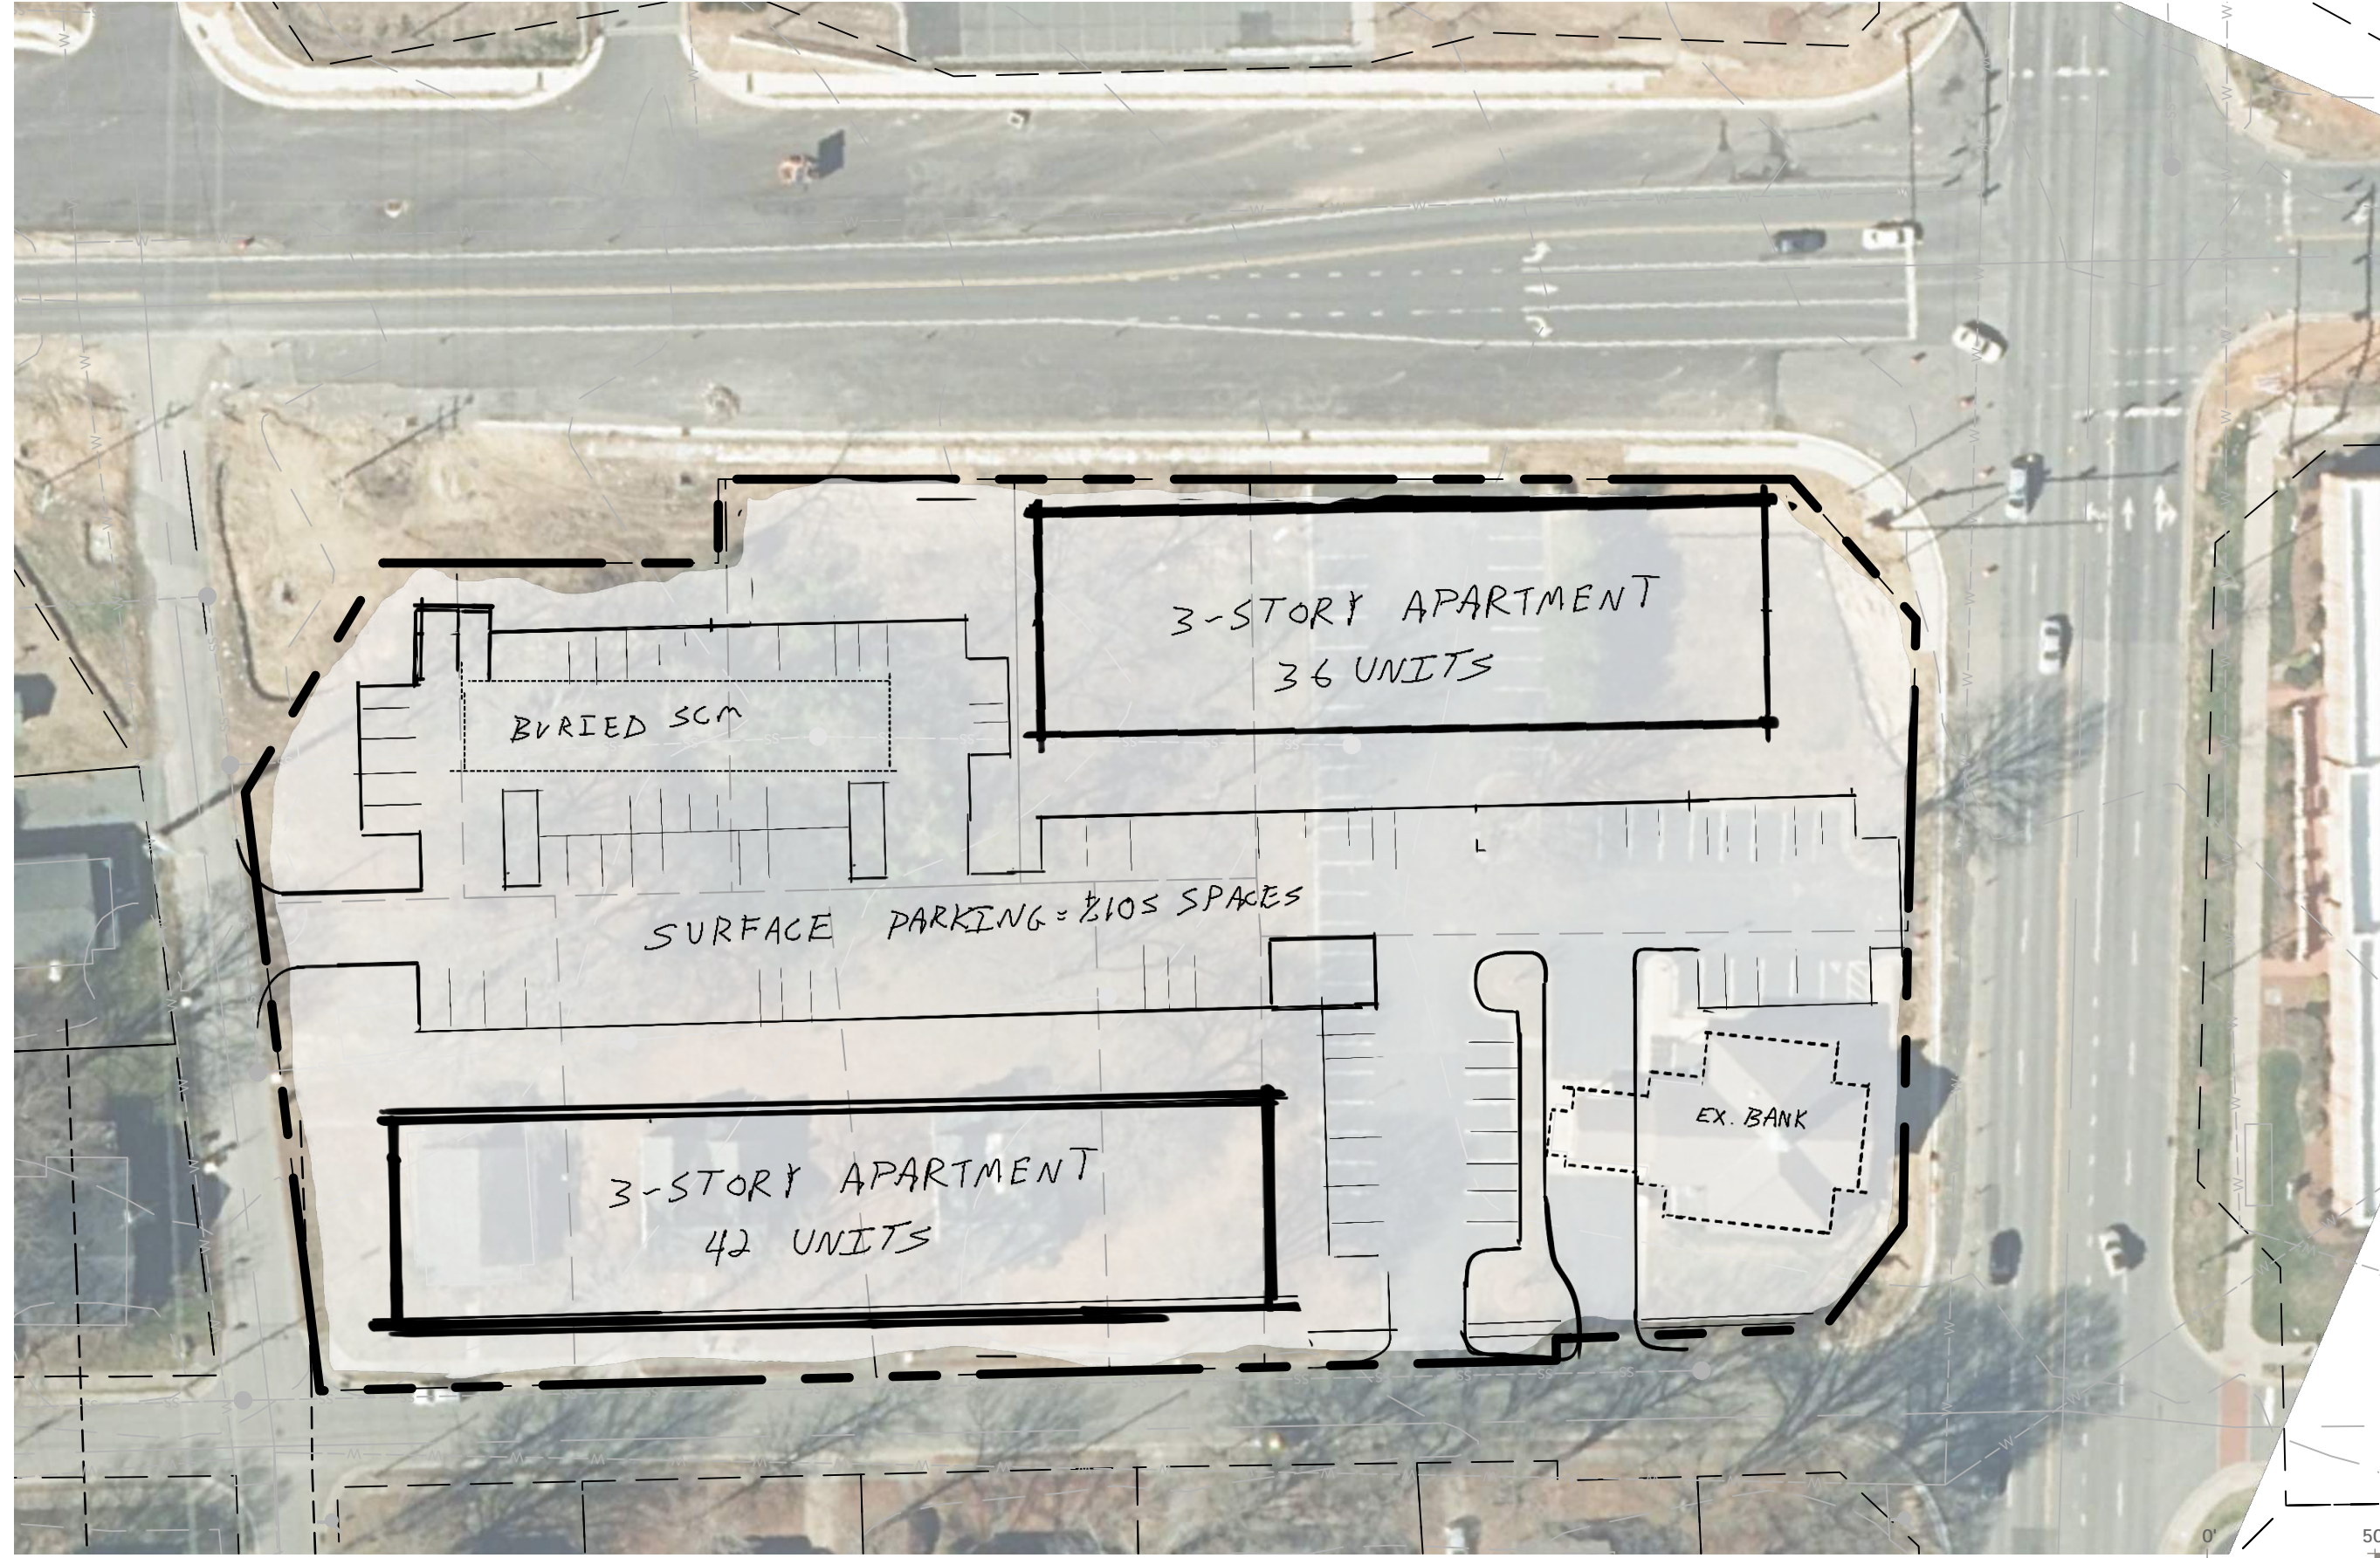

SITE DATA:

APARTMENT UNITS = 72

PARKING = 105 SPACES

EX. BANK

INSITE KANNAPOLIS MOORESVILLE HWY: CONCEPT V.2