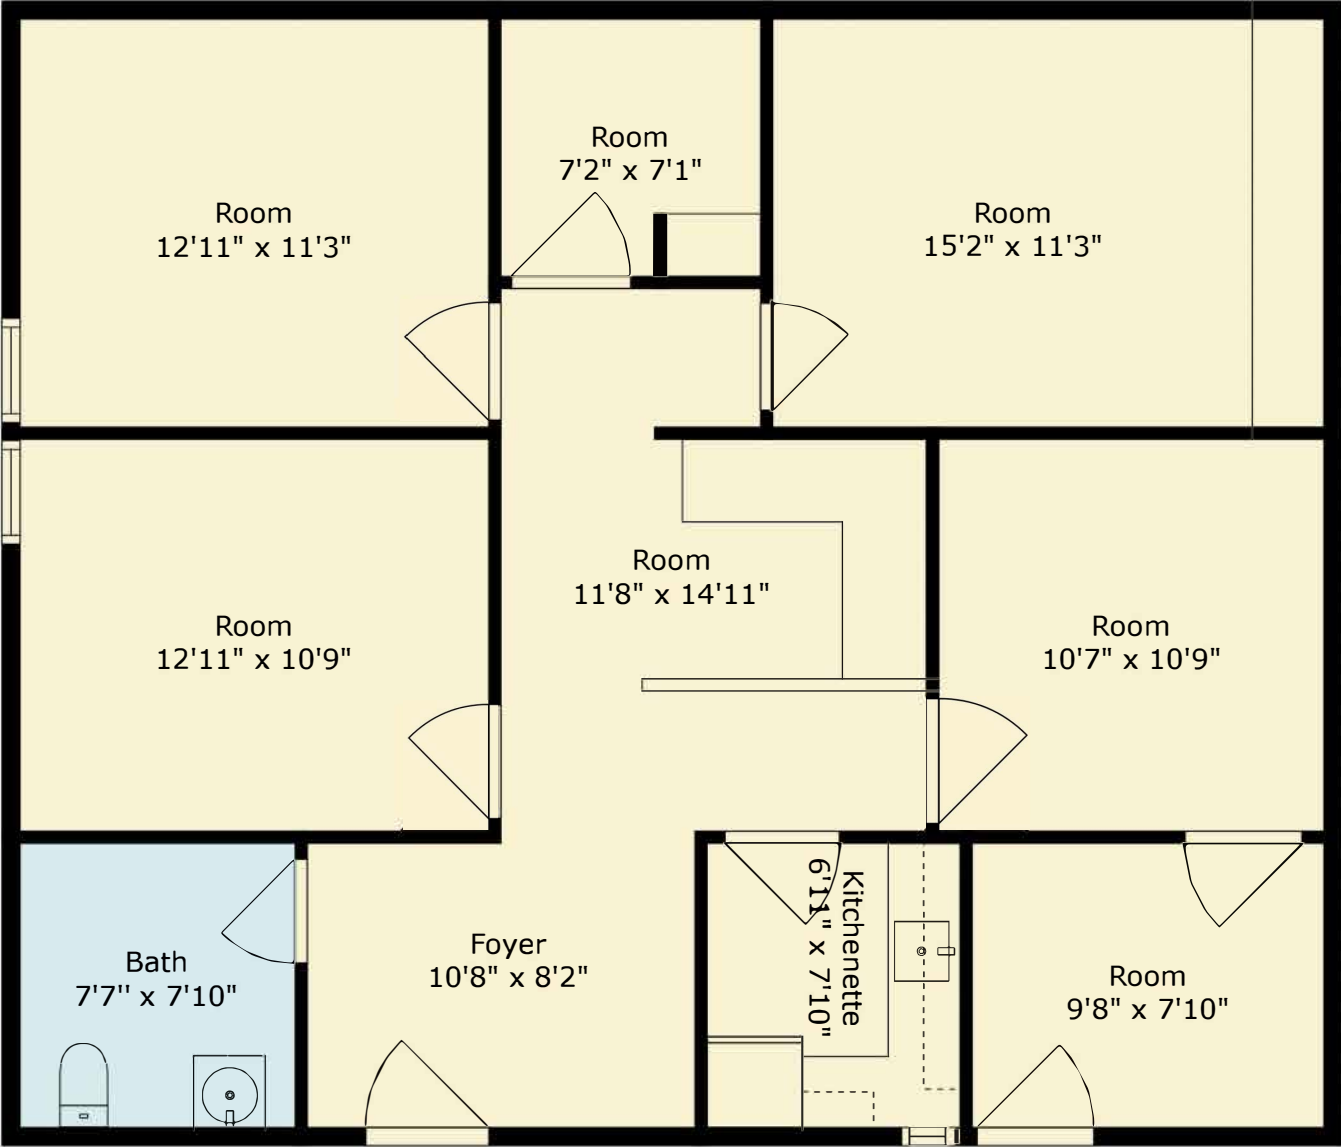

2096 Lincoln Avenue • San Jose, CA 95125

FLOOR PLAN

TOTAL: 1093 sq. ft

FLOOR 1: 1093 sq. ft

Measurements Deemed Highly Reliable But Not Guaranteed.