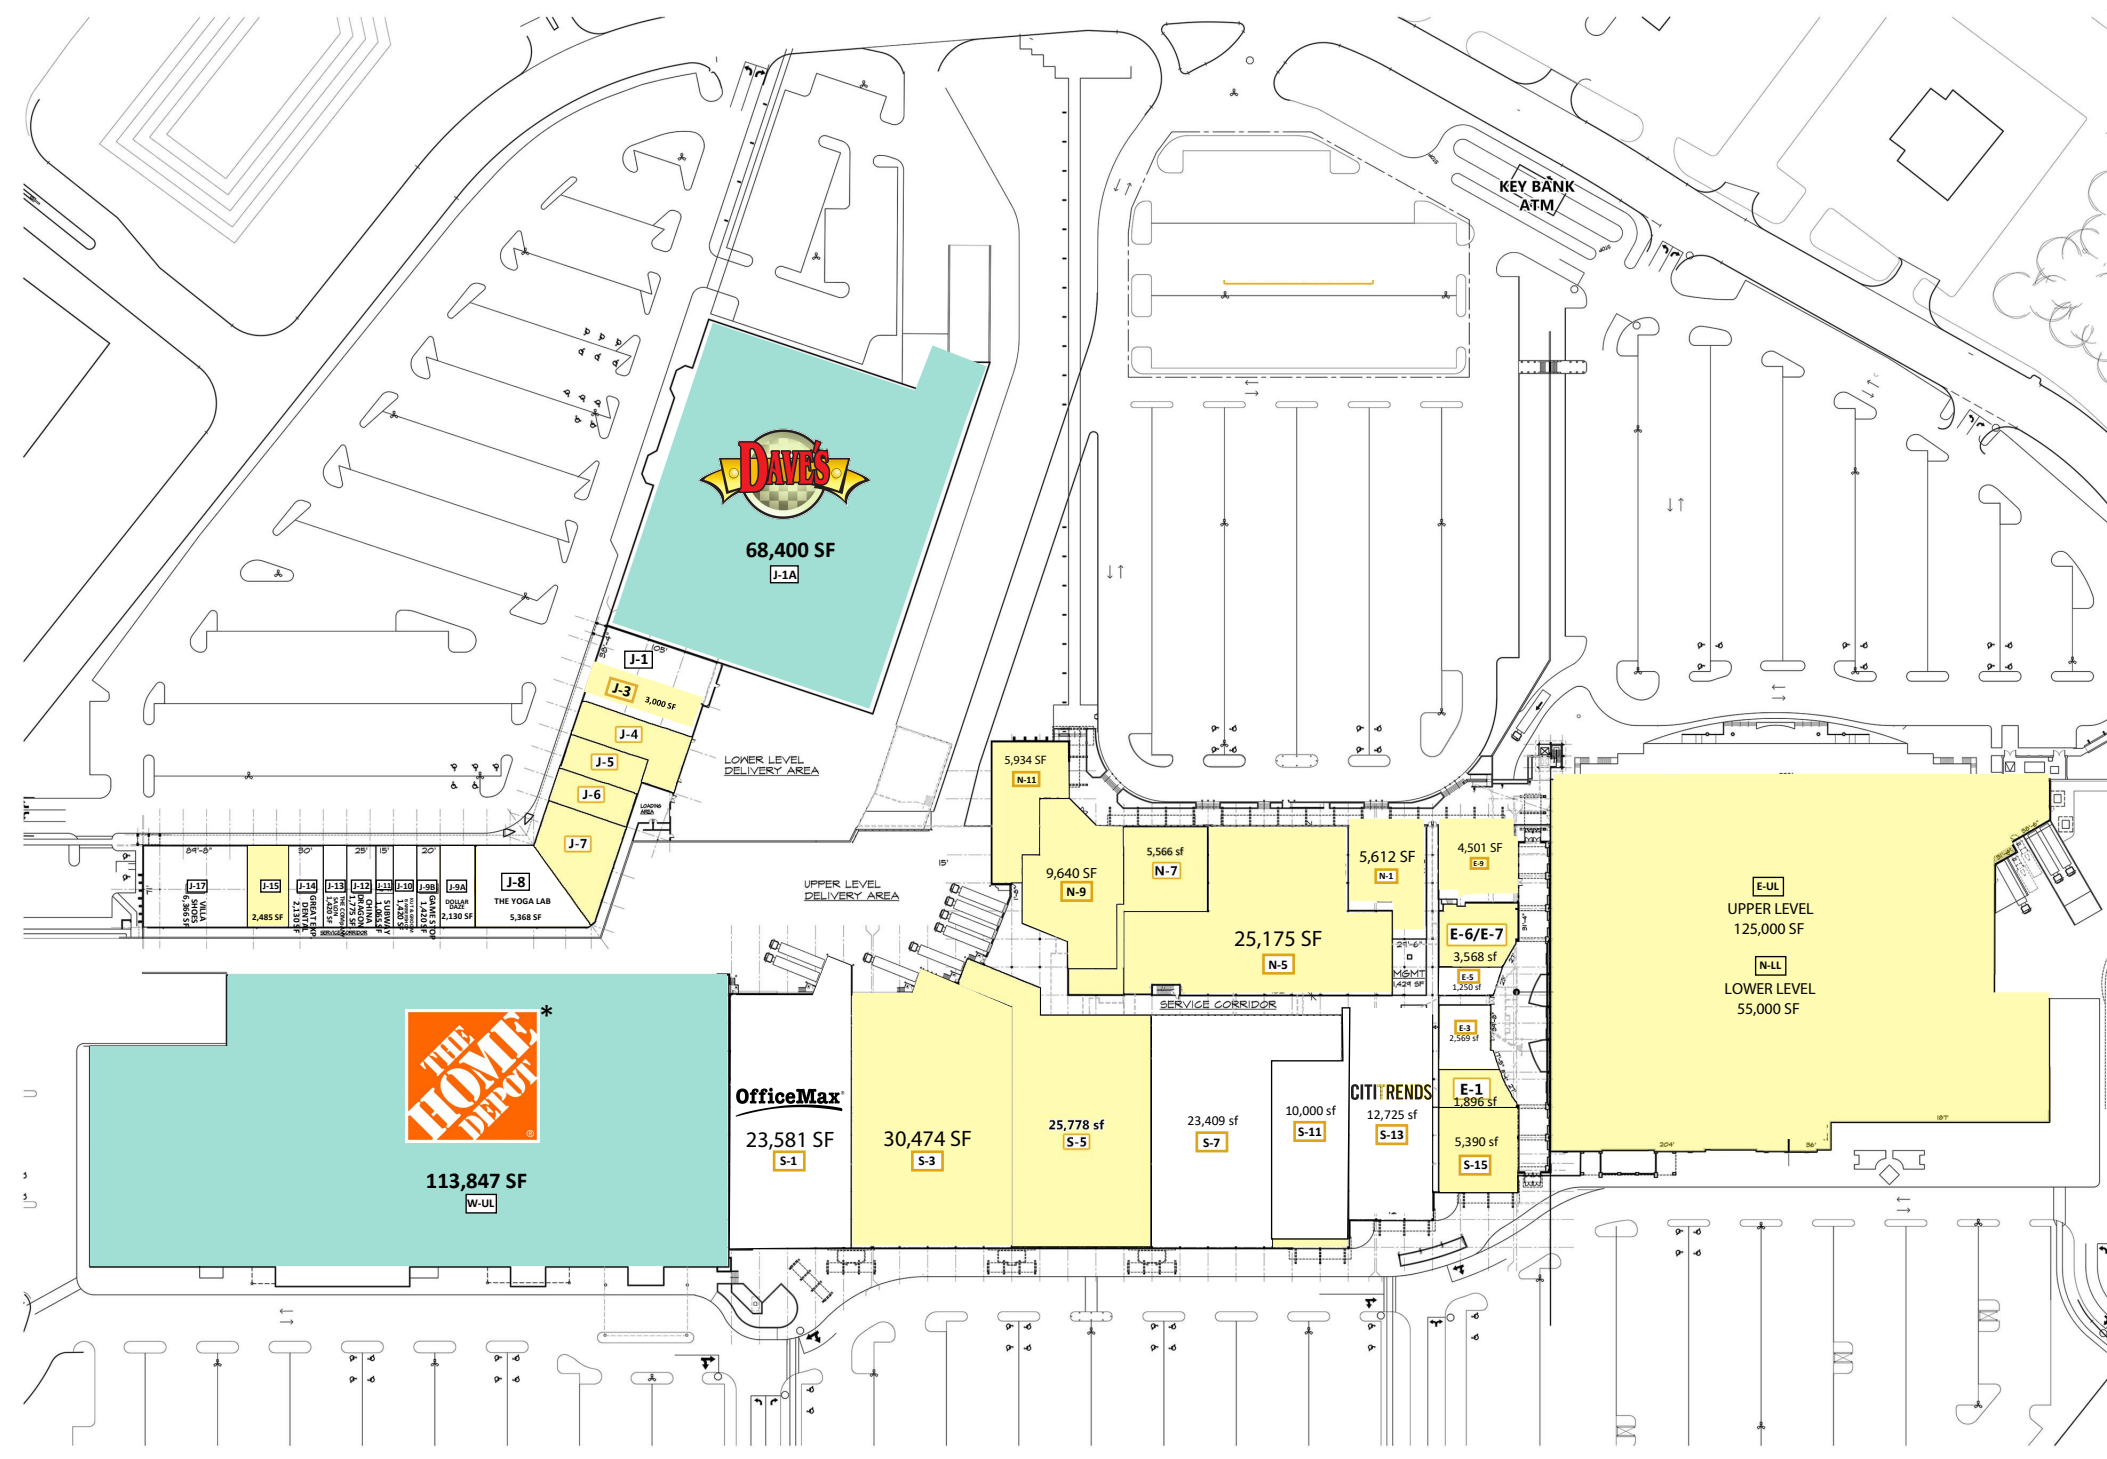

LEASING BY:

**SEVERANCE TOWN CENTER
CLEVELAND HEIGHTS, OH**

3640 MAYFIELD RD.

SITE PLAN
LP

SEVERANCE CIRCLE

Suite	Tenant	Square Feet
E-1	Available	1,896
E-3	IO Fit	2,569
E-5	Available	1,250
E-6/E-7	Available	3,568
E-9	Available	4,501
E-UL	Available	125,000
J-1	Ashley Stewart	3,996
J-1A	Dave's Super Market	68,400
J-3	Available	3,000
J-4	Available	3,587
J-5	Available	2,130
J-6	Available	2,130
J-7	Available	4,653
J-8	The Yoga Lab	5,368
J-9A	Dollar Daze	2,130
J-9B	Game Stop	1,420
J-10	Kut & Groom Barbershop	1,420
J-11	Subway	1,065
J-12	China Dragon	1,775
J-13	The Company Salon	1,420
J-14	Great Exp. Dental	2,130
J-15	Available	2,485
J-17	Villa Shoes	6,366
N-1	Available	5,612
N-5	Available	25,175
N-7	Available	5,566
N-9	Available	9,640
N-11	Available	5,934
N-LL	Available	55,000
S-1	Office Max	23,581
S-3	Available	30,474
S-5	Available	25,778
S-7	High Class Beauty Supply	23,409
S-11	Lux'E Studios	10,000
S-13	Citi Trends	12,725
S-15	Available	5,390
W-UL	Home Depot*	131,802