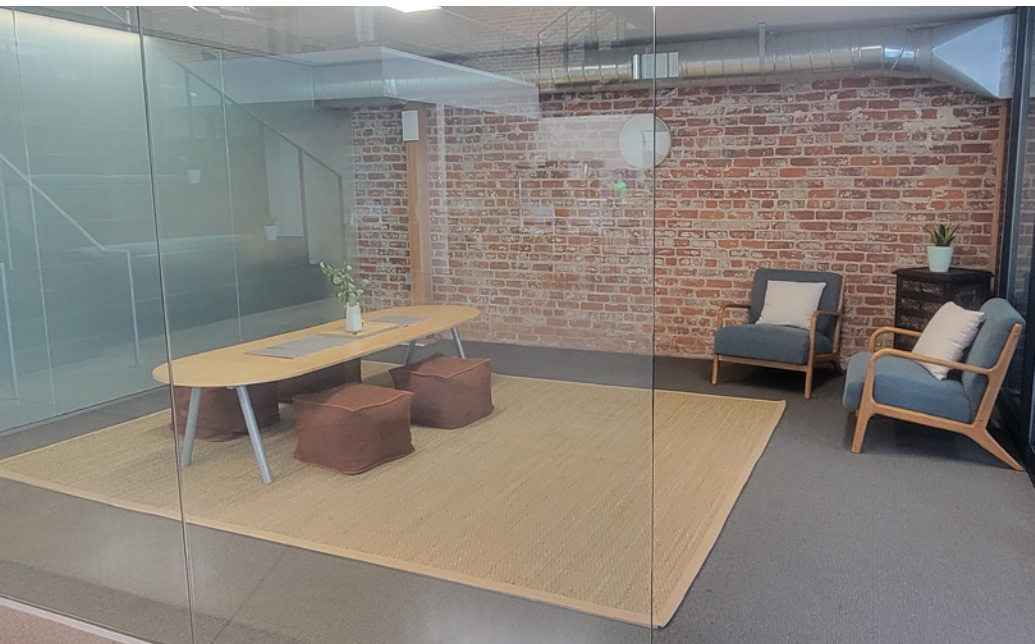

430 Shotwell St San Francisco, CA

Full Building HQ For Sublease
Most Popular Mission District Location
13,500 ± SF
Exposed Brick, Parking, Furniture & High-End Finishes

430 Shotwell St

Space Features:

- Mission District High Demand Location
- Top 3% Quality Property - Investor/Client Facing
- Great Natural Light With Skylights Throughout
- Powerful HVAC System & Heavy Power Onsite
- 9 Private Rooms/Offices
- Amphitheater With Viewing Space For 100 People
- Full-Size Electric Rollup Door
- Well Maintained Property In Excellent Condition
- Parking In Front Of The Building For 3-4 Cars

430 Shotwell St

Gallery

430 Shotwell St

Gallery

430 Shotwell St

Floor Plan

Well Soundproofed Meeting Rooms

430 Shotwell St

Gallery

Board Room, Huddle Rooms, Phone Rooms, & Conference Rooms

430 Shotwell St

Gallery

Amphitheater & Open Kitchen Ideal For Hosting

430 Shotwell St

Gallery

430 Shotwell St