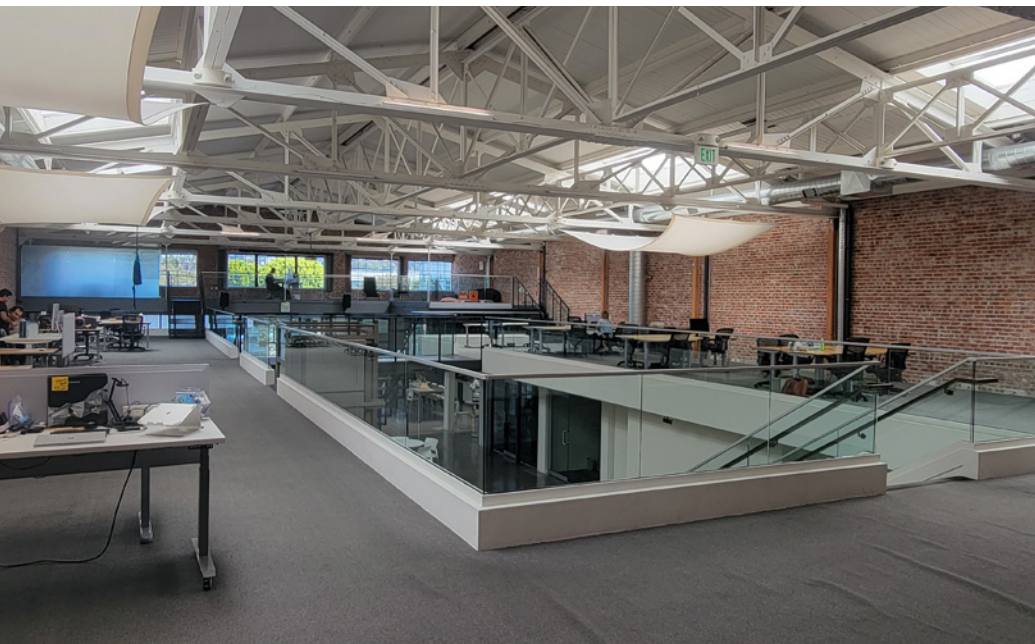

430 Shotwell St San Francisco, CA

Full Building HQ For Sublease
Most Popular Mission District Location
13,500 ± SF
Exposed Brick, Parking, Furniture & High-End Finishes

430 Shotwell St

Space Features:

- Mission District High Demand Location
- Top 3% Quality Property - Investor/Client Facing
- Great Natural Light With Skylights Throughout
- Powerful HVAC System & Heavy Power Onsite
- 9 Private Rooms/Offices
- Amphitheater With Viewing Space For 100 People
- Full-Size Electric Rollup Door
- Well Maintained Property In Excellent Condition
- Parking In Front Of The Building For 3-4 Cars

Gallery

Board Room, Huddle Rooms, Phone Rooms, & Conference Rooms

430 Shotwell St

Gallery

Amphitheater & Open Kitchen Ideal For Hosting

430 Shotwell St

Gallery

430 Shotwell St