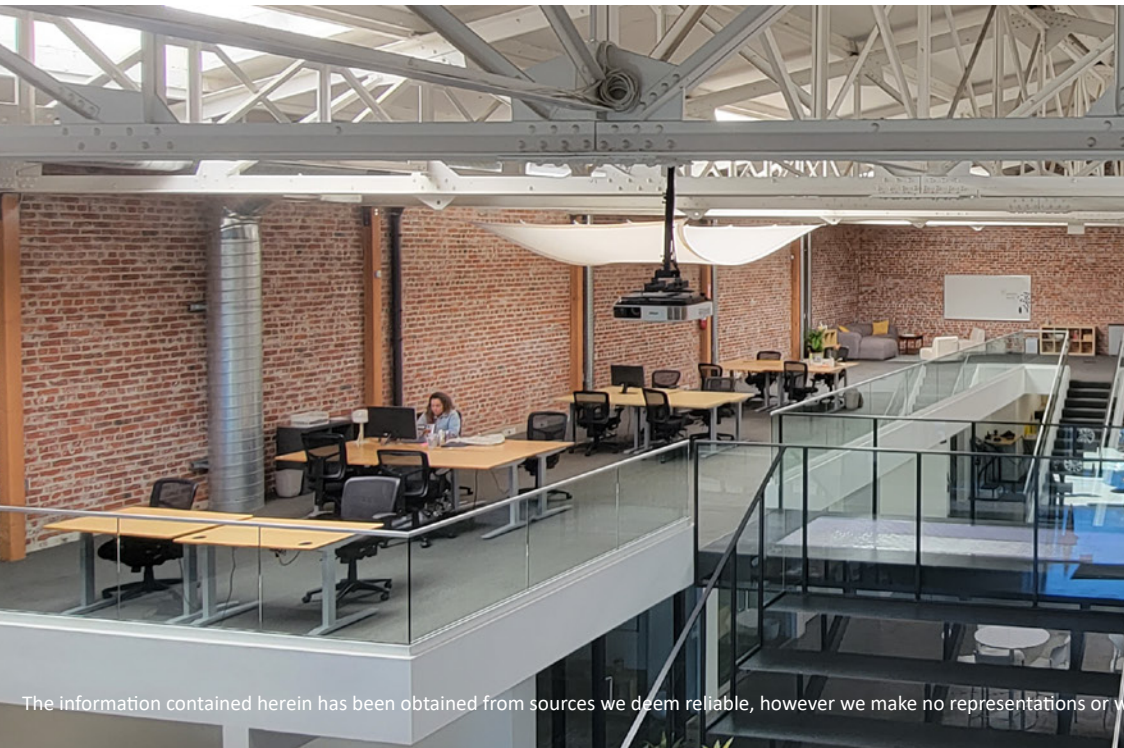

430 Shotwell St San Francisco, CA

Full Building HQ For Sublease
Most Popular Mission District Location
13,500 ± SF
Exposed Brick, Parking, Furniture & High-End Finishes

430 Shotwell St

Space Features:

- Mission District High Demand Location
- Top 3% Quality Property - Investor/Client Facing
- Great Natural Light With Skylights Throughout
- Powerful HVAC System & Heavy Power Onsite
- 9 Private Rooms/Offices
- Amphitheater With Viewing Space For 100 People
- Full-Size Electric Rollup Door
- Well Maintained Property In Excellent Condition
- Parking In Front Of The Building For 3-4 Cars