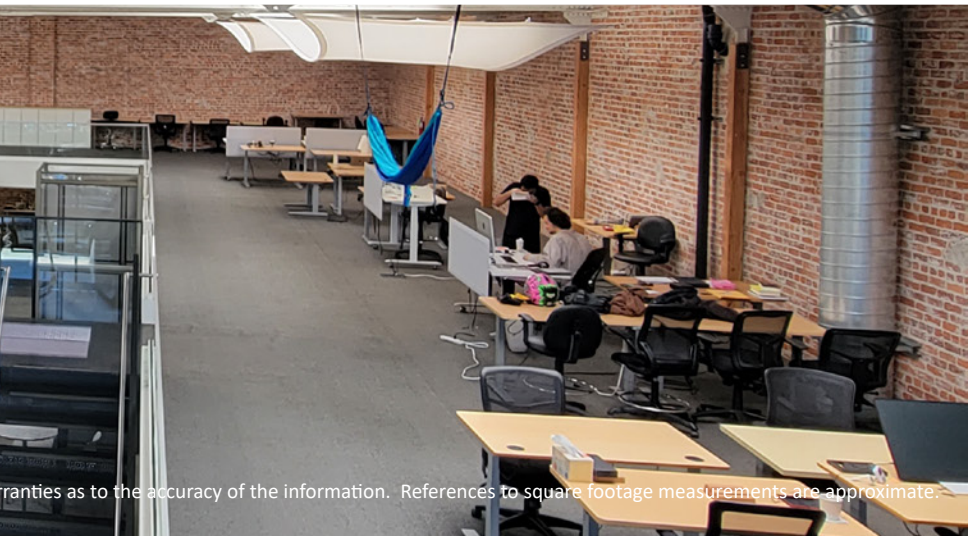

430 Shotwell St San Francisco, CA

Full Building HQ For Sublease
Most Popular Mission District Location
13,500 ± SF
Exposed Brick, Parking, Furniture & High-End Finishes

430 Shotwell St

Space Features:

- Mission District High Demand Location
- Top 3% Quality Property - Investor/Client Facing
- Great Natural Light With Skylights Throughout
- Powerful HVAC System & Heavy Power Onsite
- 9 Private Rooms/Offices
- Amphitheater With Viewing Space For 100 People
- Full-Size Electric Rollup Door
- Well Maintained Property In Excellent Condition
- Parking In Front Of The Building For 3-4 Cars