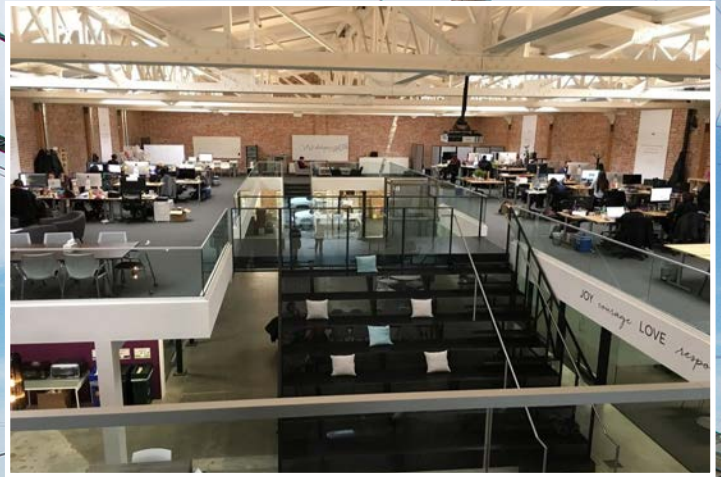

430 Shotwell St San Francisco, CA

For leasing information

Charlie Cutler | Partner
(415) 850-4935 | charlie@calcosf.com
BRE 2026787

CALCO
COMMERCIAL, INC.