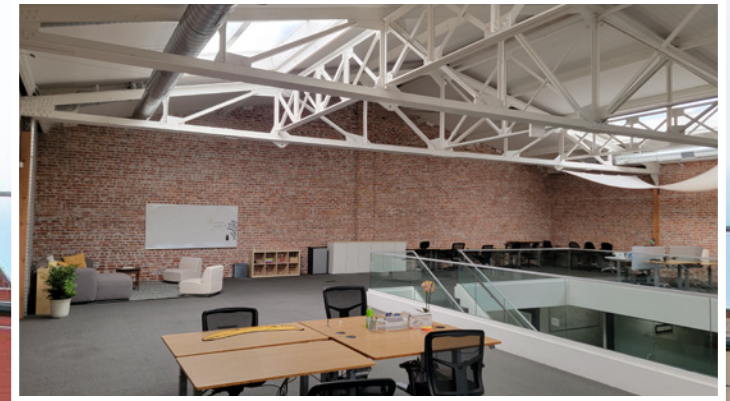

430 Shotwell St San Francisco, CA

Full Building HQ For Sublease
Most Popular Mission District Location
13,500 ± SF
Exposed Brick, Parking, Furniture & High-End Finishes

430 Shotwell St

Space Features:

- Mission District High Demand Location
- Top 3% Quality Property - Investor/Client Facing
- Great Natural Light With Skylights Throughout
- Powerful HVAC System & Heavy Power Onsite
- 9 Private Rooms/Offices
- Amphitheater With Viewing Space For 100 People
- Full-Size Electric Rollup Door
- Well Maintained Property In Excellent Condition
- Parking In Front Of The Building For 3-4 Cars

430 Shotwell St

Gallery

430 Shotwell St

Gallery

430 Shotwell St

Floor Plan

Well Soundproofed Meeting Rooms

430 Shotwell St

Gallery

Board Room, Huddle Rooms, Phone Rooms, & Conference Rooms

430 Shotwell St

Gallery

Amphitheater & Open Kitchen Ideal For Hosting

430 Shotwell St

Gallery

430 Shotwell St