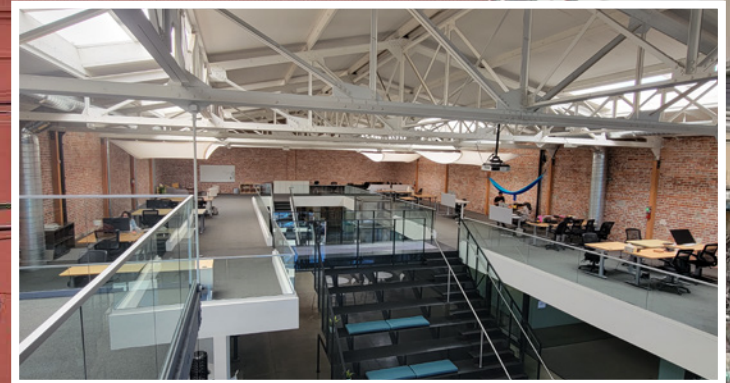

430 Shotwell St San Francisco, CA

Full Building HQ For Sublease
Most Popular Mission District Location
13,500 ± SF
Exposed Brick, Parking, Furniture & High-End Finishes

430 Shotwell St

Space Features:

- Mission District High Demand Location
- Top 3% Quality Property - Investor/Client Facing
- Great Natural Light With Skylights Throughout
- Powerful HVAC System & Heavy Power Onsite
- 9 Private Rooms/Offices
- Amphitheater With Viewing Space For 100 People
- Full-Size Electric Rollup Door
- Well Maintained Property In Excellent Condition
- Parking In Front Of The Building For 3-4 Cars

430 Shotwell St

Gallery

430 Shotwell St

Gallery

430 Shotwell St

Floor Plan

Well Soundproofed Meeting Rooms

430 Shotwell St

Gallery

Board Room, Huddle Rooms, Phone Rooms, & Conference Rooms

430 Shotwell St

Gallery

Amphitheater & Open Kitchen Ideal For Hosting

430 Shotwell St

Gallery

430 Shotwell St