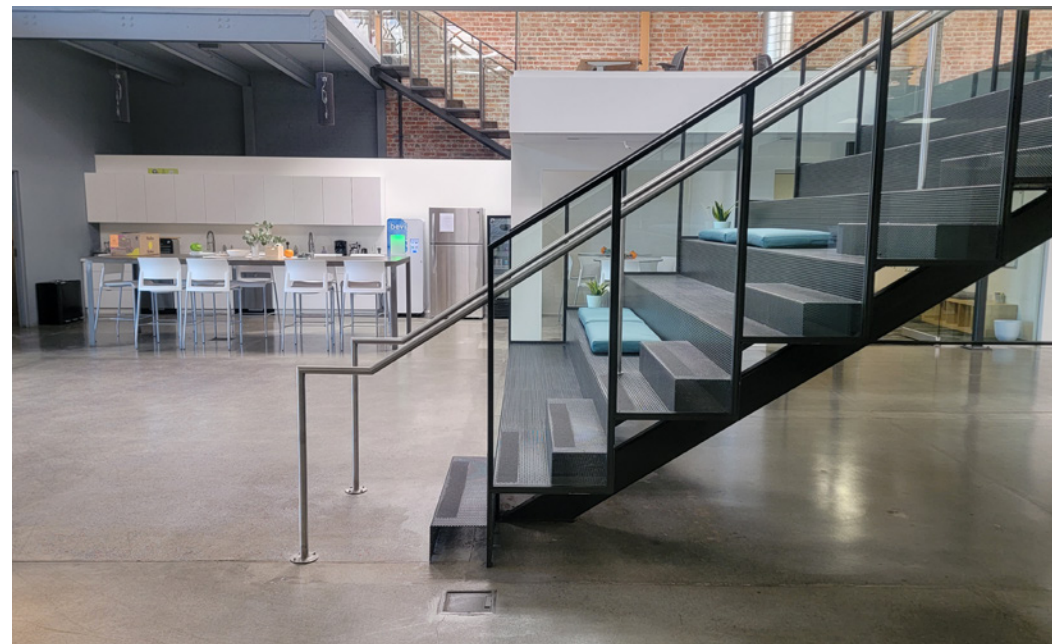

430 Shotwell St

Gallery

Amphitheater & Open Kitchen Ideal For Hosting