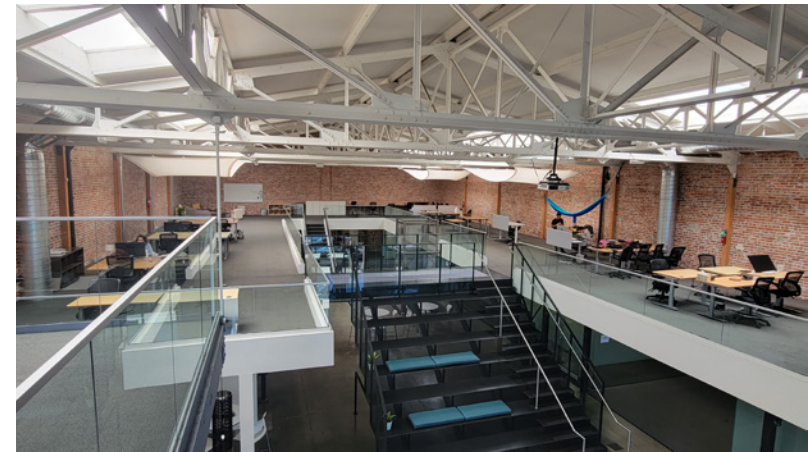

430 Shotwell St San Francisco, CA

Full Building HQ For Sublease
Most Popular Mission District Location
13,500 ± SF
Exposed Brick, Parking, Furniture & High-End Finishes

430 Shotwell St

Space Features:

- Mission District High Demand Location
- Top 3% Quality Property - Investor/Client Facing
- Great Natural Light With Skylights Throughout
- Powerful HVAC System & Heavy Power Onsite
- 9 Private Rooms/Offices
- Amphitheater With Viewing Space For 100 People
- Full-Size Electric Rollup Door
- Well Maintained Property In Excellent Condition
- Parking In Front Of The Building For 3-4 Cars

430 Shotwell St

Gallery

430 Shotwell St

Gallery

430 Shotwell St

Floor Plan

Well Soundproofed Meeting Rooms

430 Shotwell St

Gallery

Board Room, Huddle Rooms, Phone Rooms, & Conference Rooms

430 Shotwell St

Gallery

Amphitheater & Open Kitchen Ideal For Hosting

430 Shotwell St

Gallery

430 Shotwell St