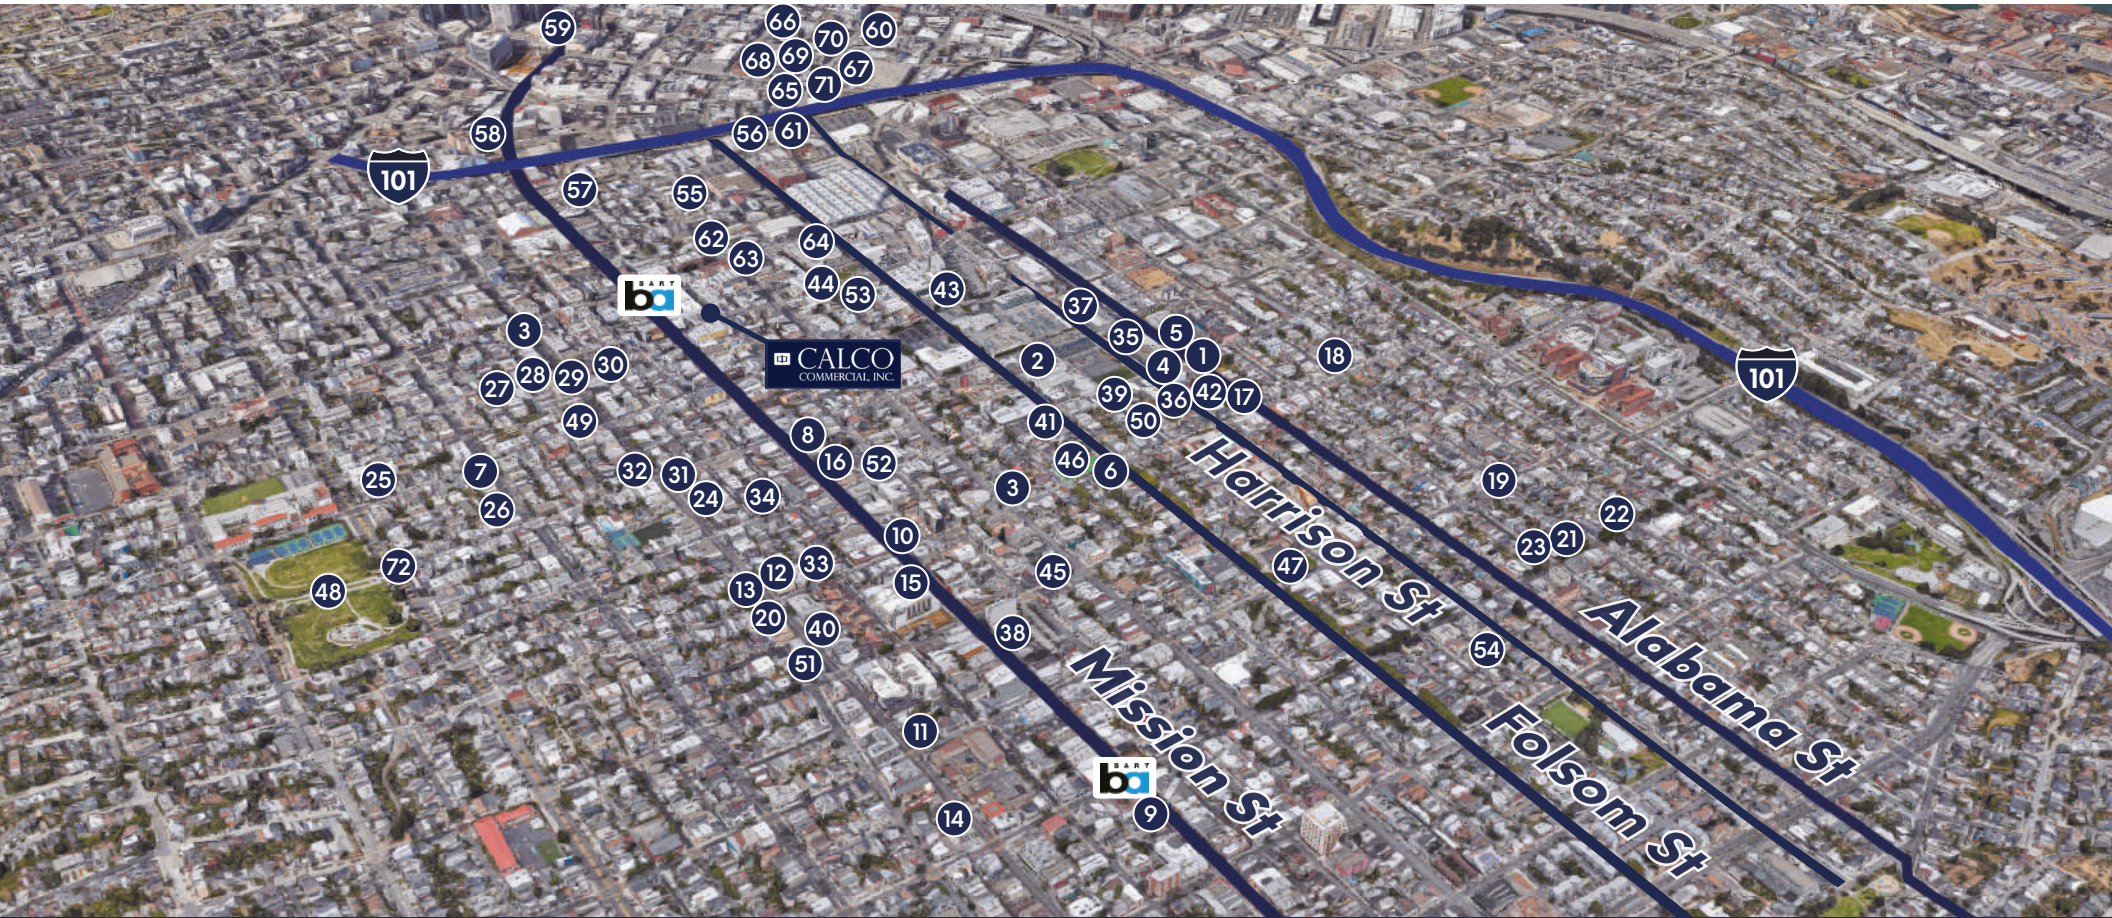

430 Shotwell St

Amenities

1 Atlas Cafe	13 Senor Sisig	25 Bi-rite market	37 Mission Cliffs	49 PanIQ Escape Room	61 Rainbow grocery
2 Southern Pacific Brewery	14 Barzotto	26 Tartine Bakery	38 Max Fitness Crossfit	50 Mission Arts Center	62 16th st Bart
3 Limon Rotisserie	15 Bear Vs. Bull	27 The Monks Kettle	39 Movement Lab	51 The Marsh	63 Slate
4 Flour + Water	16 Dr. Teeth	28 Cream	40 Burn SF	52 Alioto Park	64 Mission Bowling Club
5 True Laurel	17 Bon Nene	29 Limon Rottiserie	41 Moxie: 20th Street	53 CDC Theatre	65 DNA lounge
6 Heirloom Cafe	18 Asiento	30 Bond Bar	42 Golden Gate Fencing Center	54 Balmy Alley	66 Sextant coffee rosters
7 Tartine	19 Spice Jar	31 Boba Guys Mission	43 Soul Sanctuary	55 Foodsco	67 Slims
8 Barrel Proof	20 Lolo	32 Project Juice	44 Mission Bowl	56 Nihon Whiskey lounge	68 Audio Nightclub
9 Rosamunde	21 Zita Wine Bar	33 Valencia Whole Foods	45 Urban Putt	57 The armory Club	69 Wish
10 Myriad Gastropub	22 Pop's Bar	34 Garden Creamery	46 Jose Coronado Park	58 Public works Club	70 V Cafe
11 Beretta	23 Sake Bomb	35 Hit Fit SF	47 Parque Ninos Unidos	59 Cats head BBQ	71 Butter