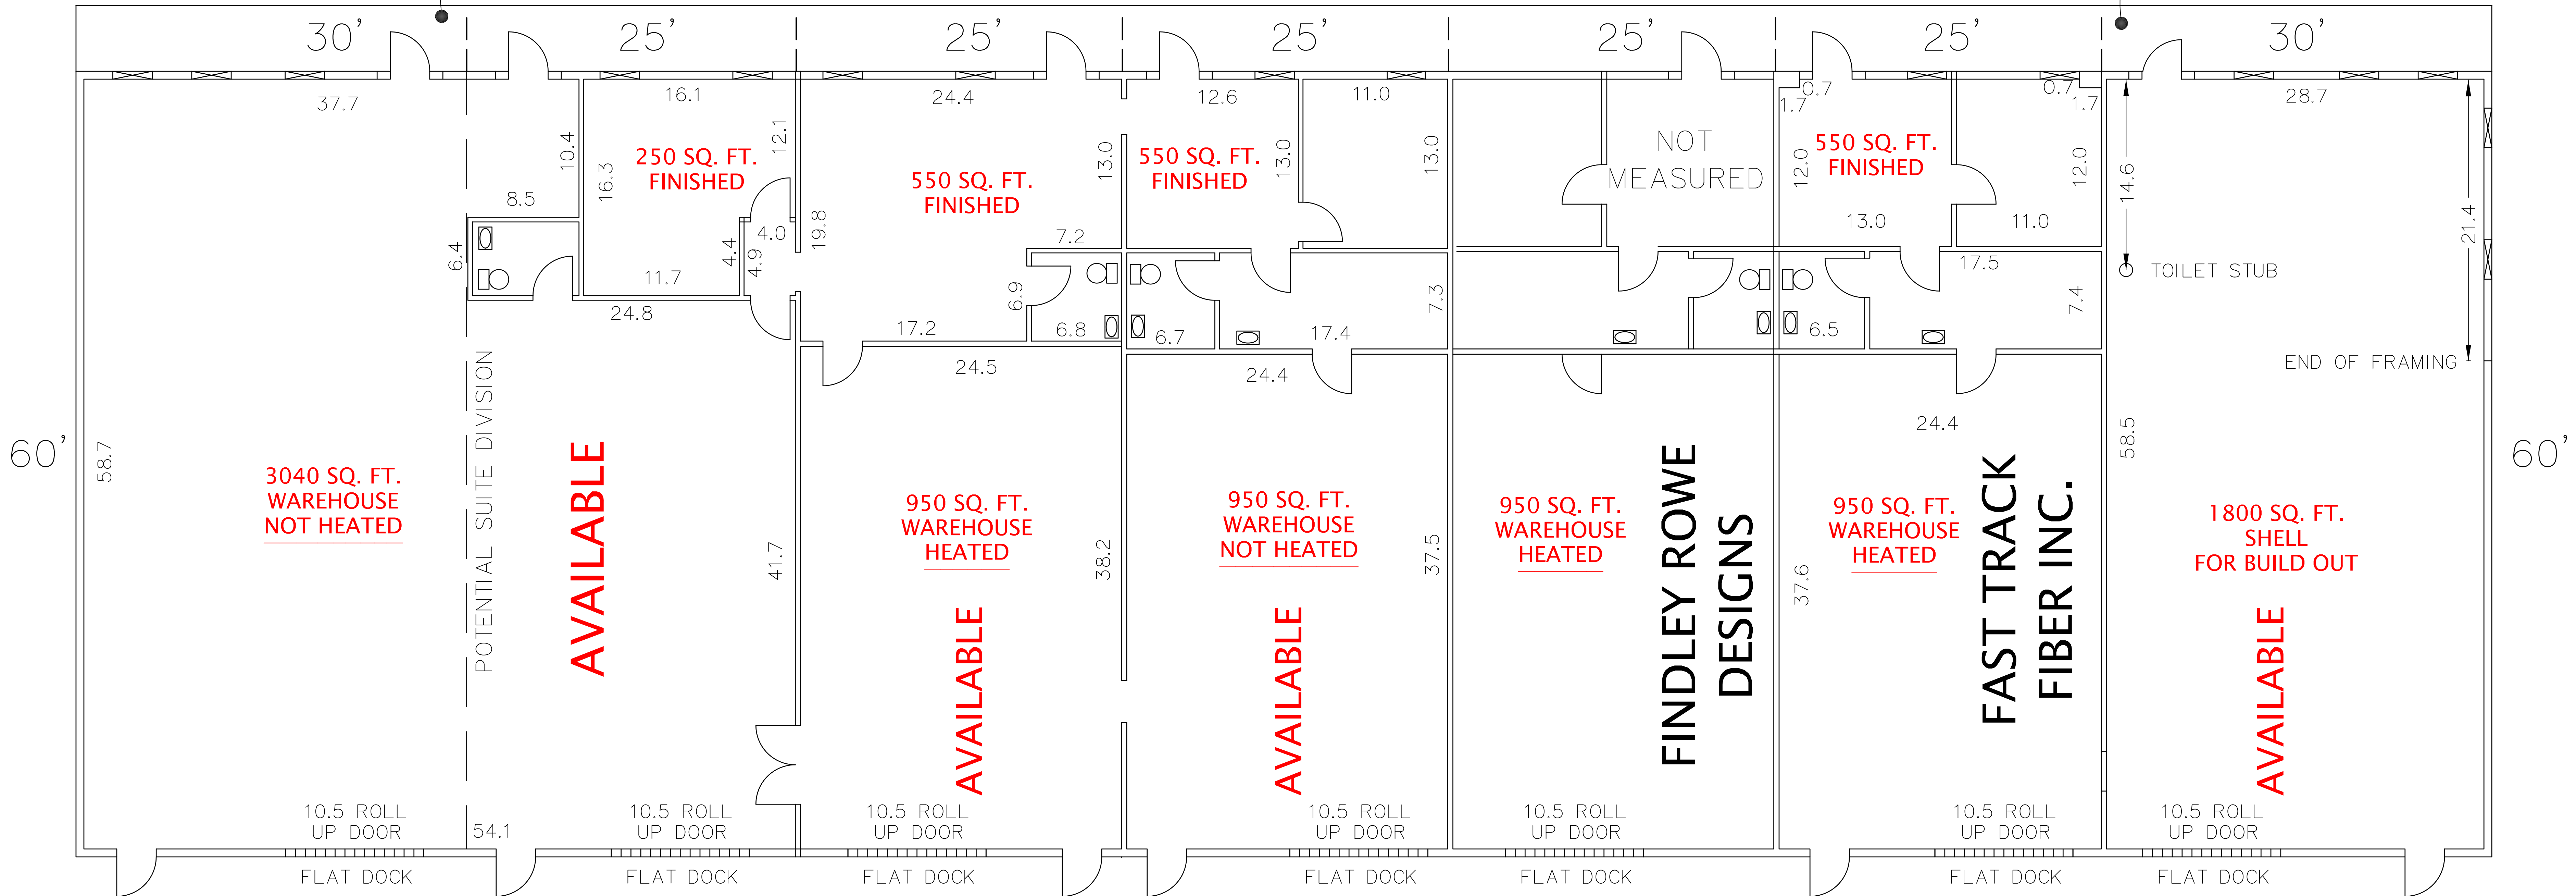

BUILDING 507

FRONT

SIDEWALK
SUITE 170 **SUITE 160** **SUITE 150** **SUITE 140** **SUITE 130** **SUITE 120** **SUITE 110**

TRUCK COURT