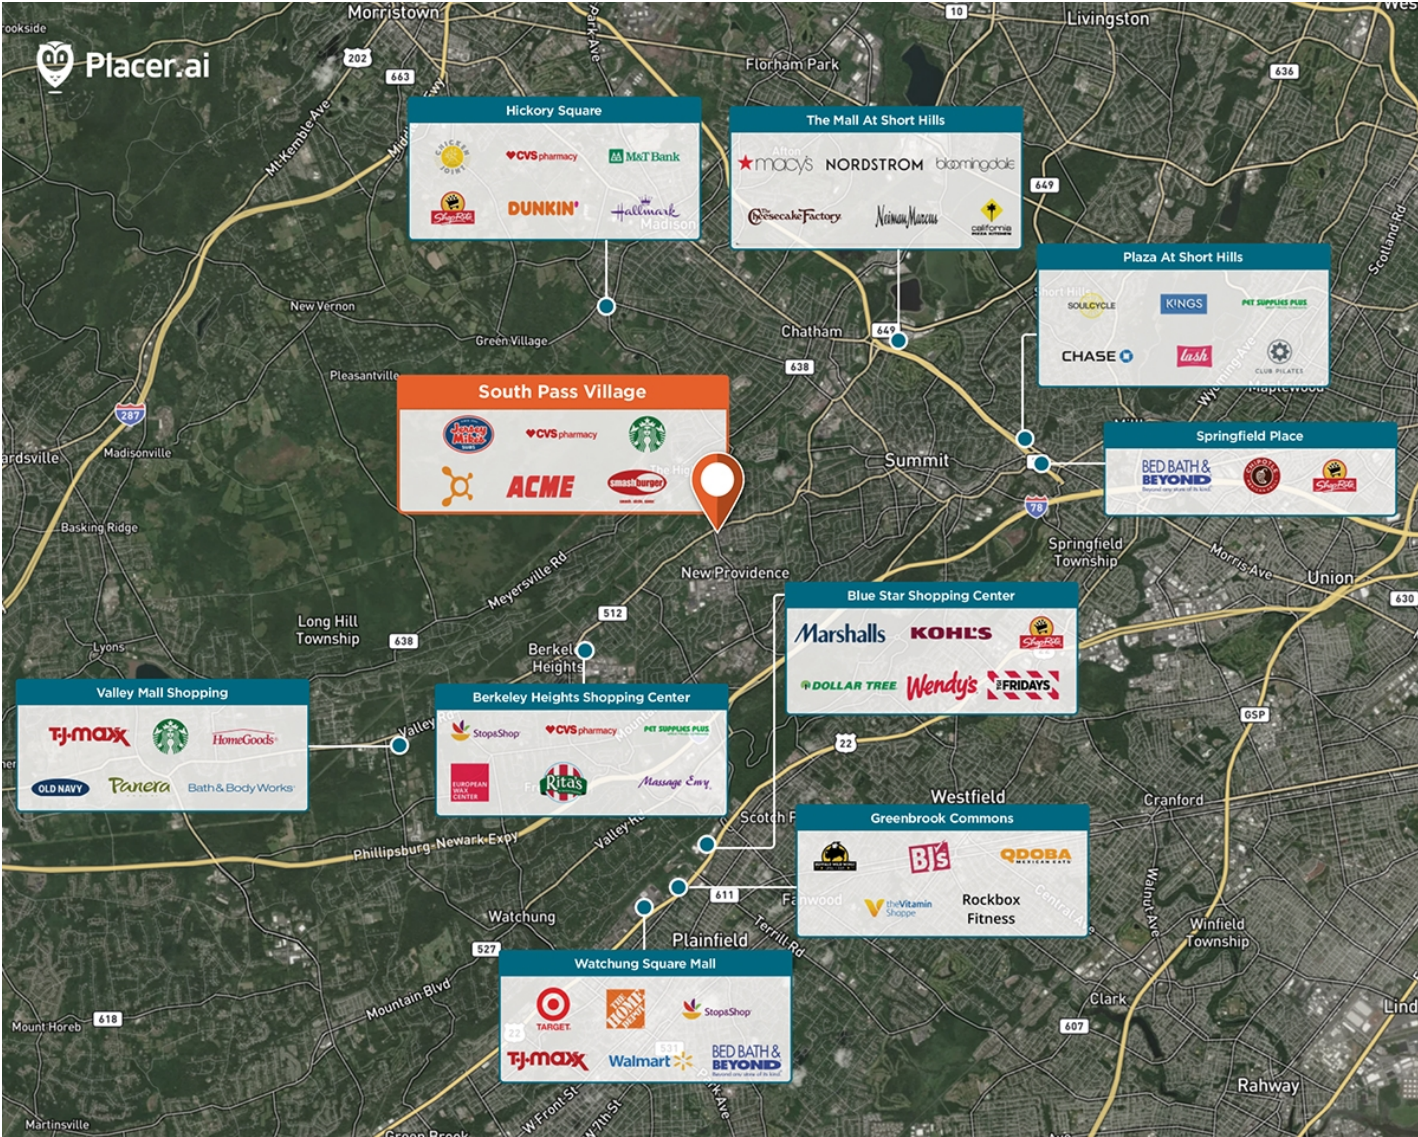

South Pass Village

Village Shopping Center, New Providence, NJ 07974

Located on Springfield Avenue in New Providence, NJ, and close to major corporate companies.

Center Size: 108,627
Spaces Available: 0

Within 3 Miles

Population	64,540
Avg. Household Income	257,061
Avg. Home Value	$1,278,903
Annual Visits	1,553,268
Vehicles Per Day	10,254