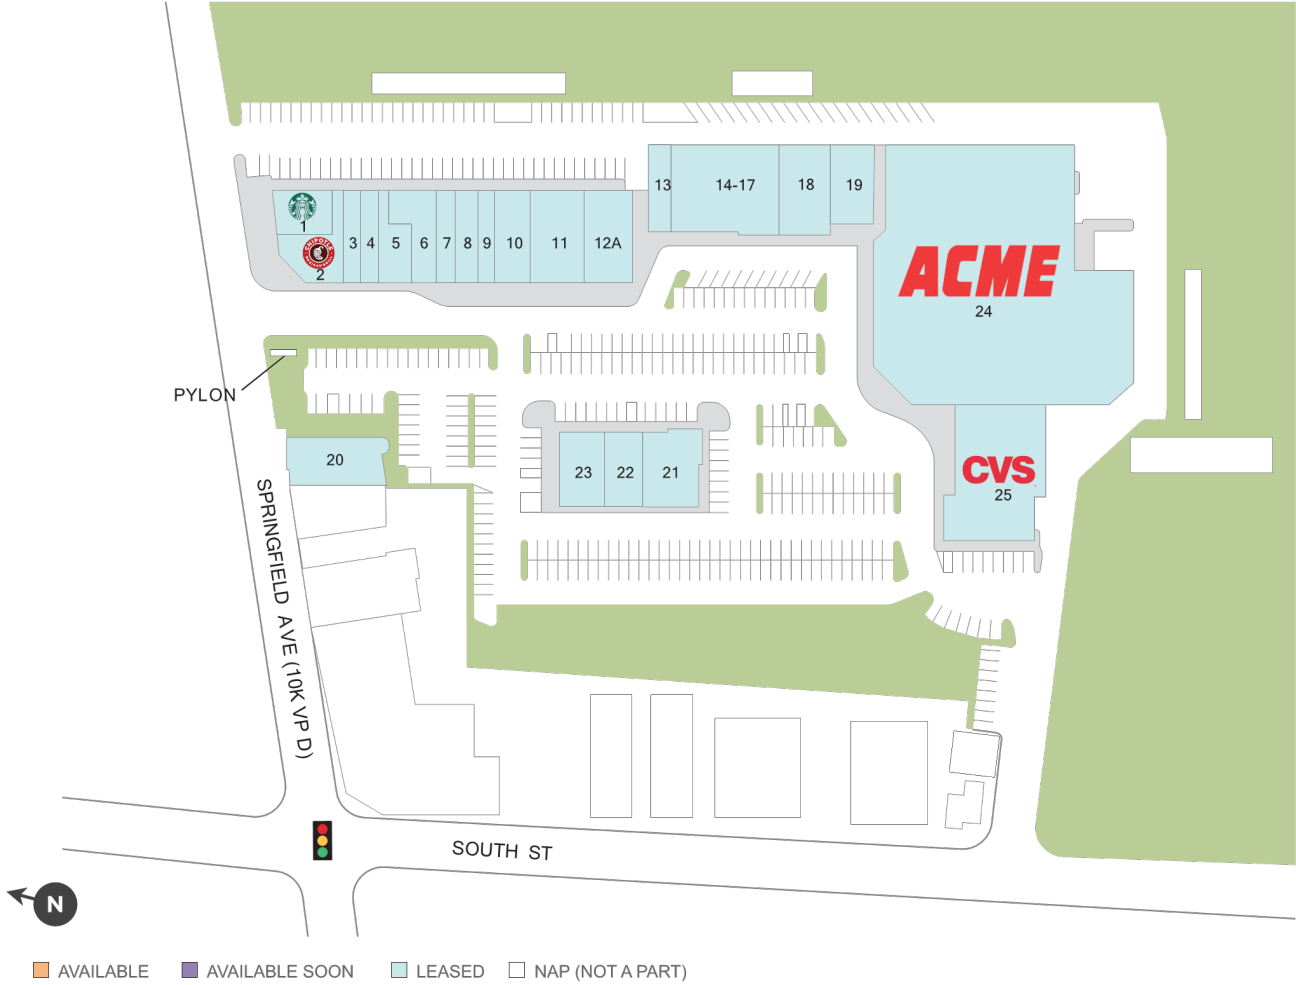

South Pass Village

Village Shopping Center, New Providence, NJ 07974

Center Size: 108,627

SPACE	TENANT	SF
01	STARBUCKS	2,224
02	CHIPOTLE	2,487
03	CRO NEW PROVIDENCE LLC	1,200
04	BORO CUTS, LLC	1,330
05	KESSLER INSTITUTE FOR REHAB	2,035
06	CREATIONS HAIR SALON	2,395
07	KARATE WORLD-MARTIAL ARTS & FI	1,600
08	WIRELESS WAREHOUSE INC - AT&T	1,732
09	PURE BARRE	1,650
10	RIOVAGIO MARKET LLC	2,561
11	ORANGE THEORY FITNESS	3,969
12A	BERKSHIRE HATHAWAY	3,261
13	ALADDIN ONE CLEANERS INC.	2,000
14-17	WINE OUTLET, LLC	7,600
18	CHOPT NEW PROVIDENCE LLC	3,200
19	CHOICE PET SUPPLY	2,800
20	1720 TAPHOUSE PUB & GRILL	3,584
21	BRAUNSCHWEIGER BROTHERS INC.	3,610
22	ALYDARWON LLC	1,825
23	SMASHBURGER	2,500
24	ACME MARKETS, INC. # 2847	45,464
25	CVS	9,600

1 of 1