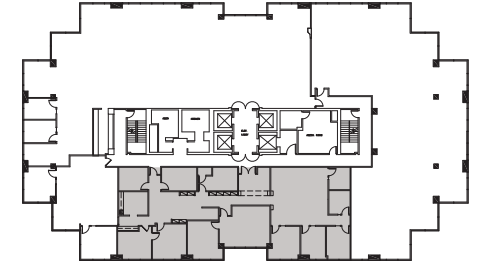

Tower Place

1511 North Westshore Blvd.
Tampa, Florida 33607

Suite 650
4,414 SF

Available April 2020

Laurie Alden
(813) 876-7000

Disclaimer: The above floor plan is not to scale.
The available space shown is believed to be correct but is subject to change.