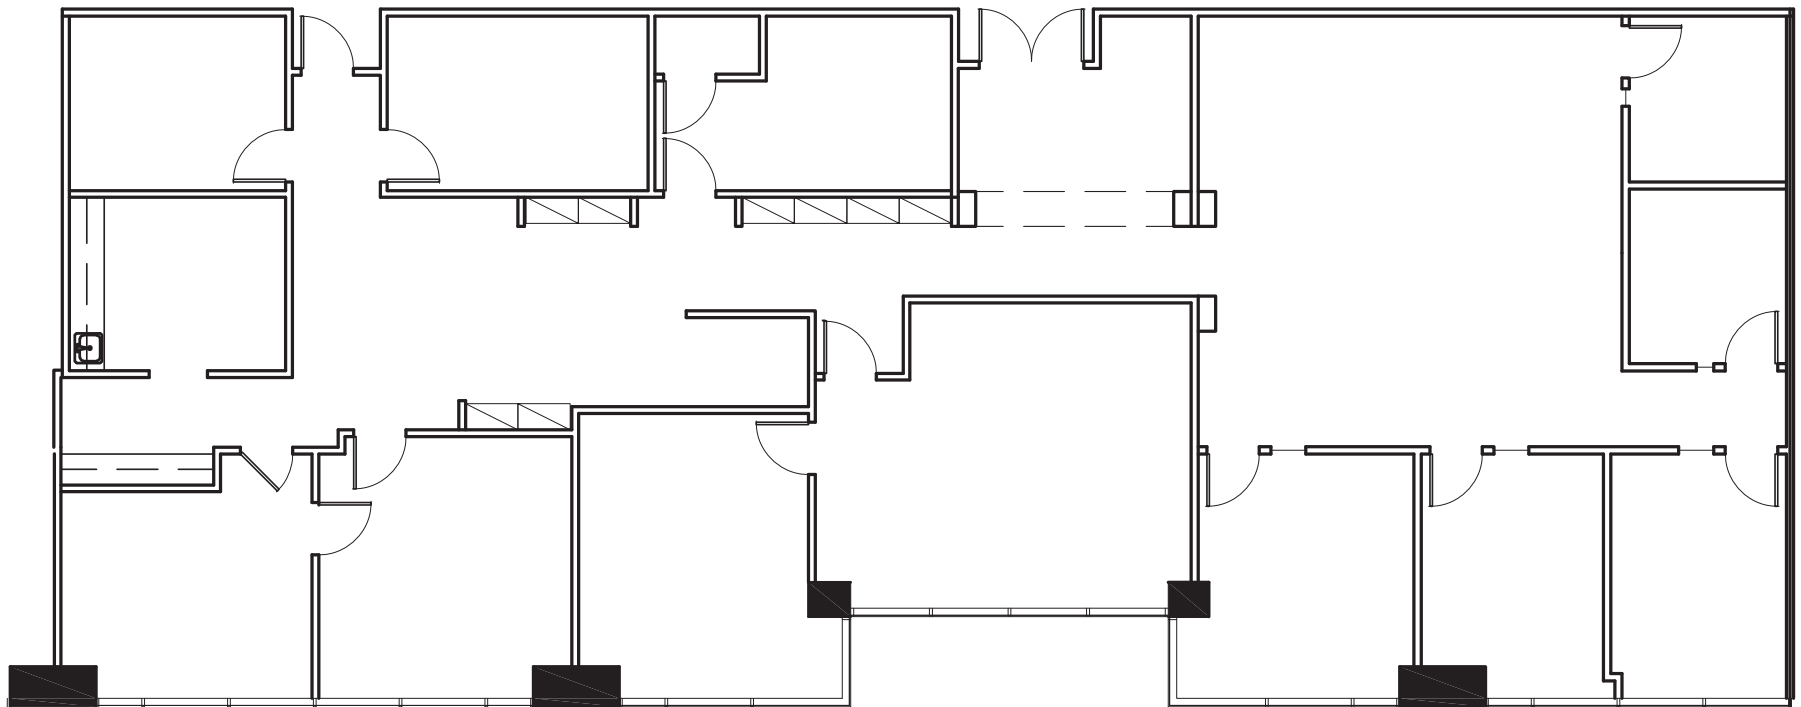

Tower Place

1511 North Westshore Blvd.
Tampa, Florida 33607

Suite 650
4,414 SF

Available April 2020

Laurie Alden
(813) 876-7000

Disclaimer: The above floor plan is not to scale.
The available space shown is believed to be correct but is subject to change.