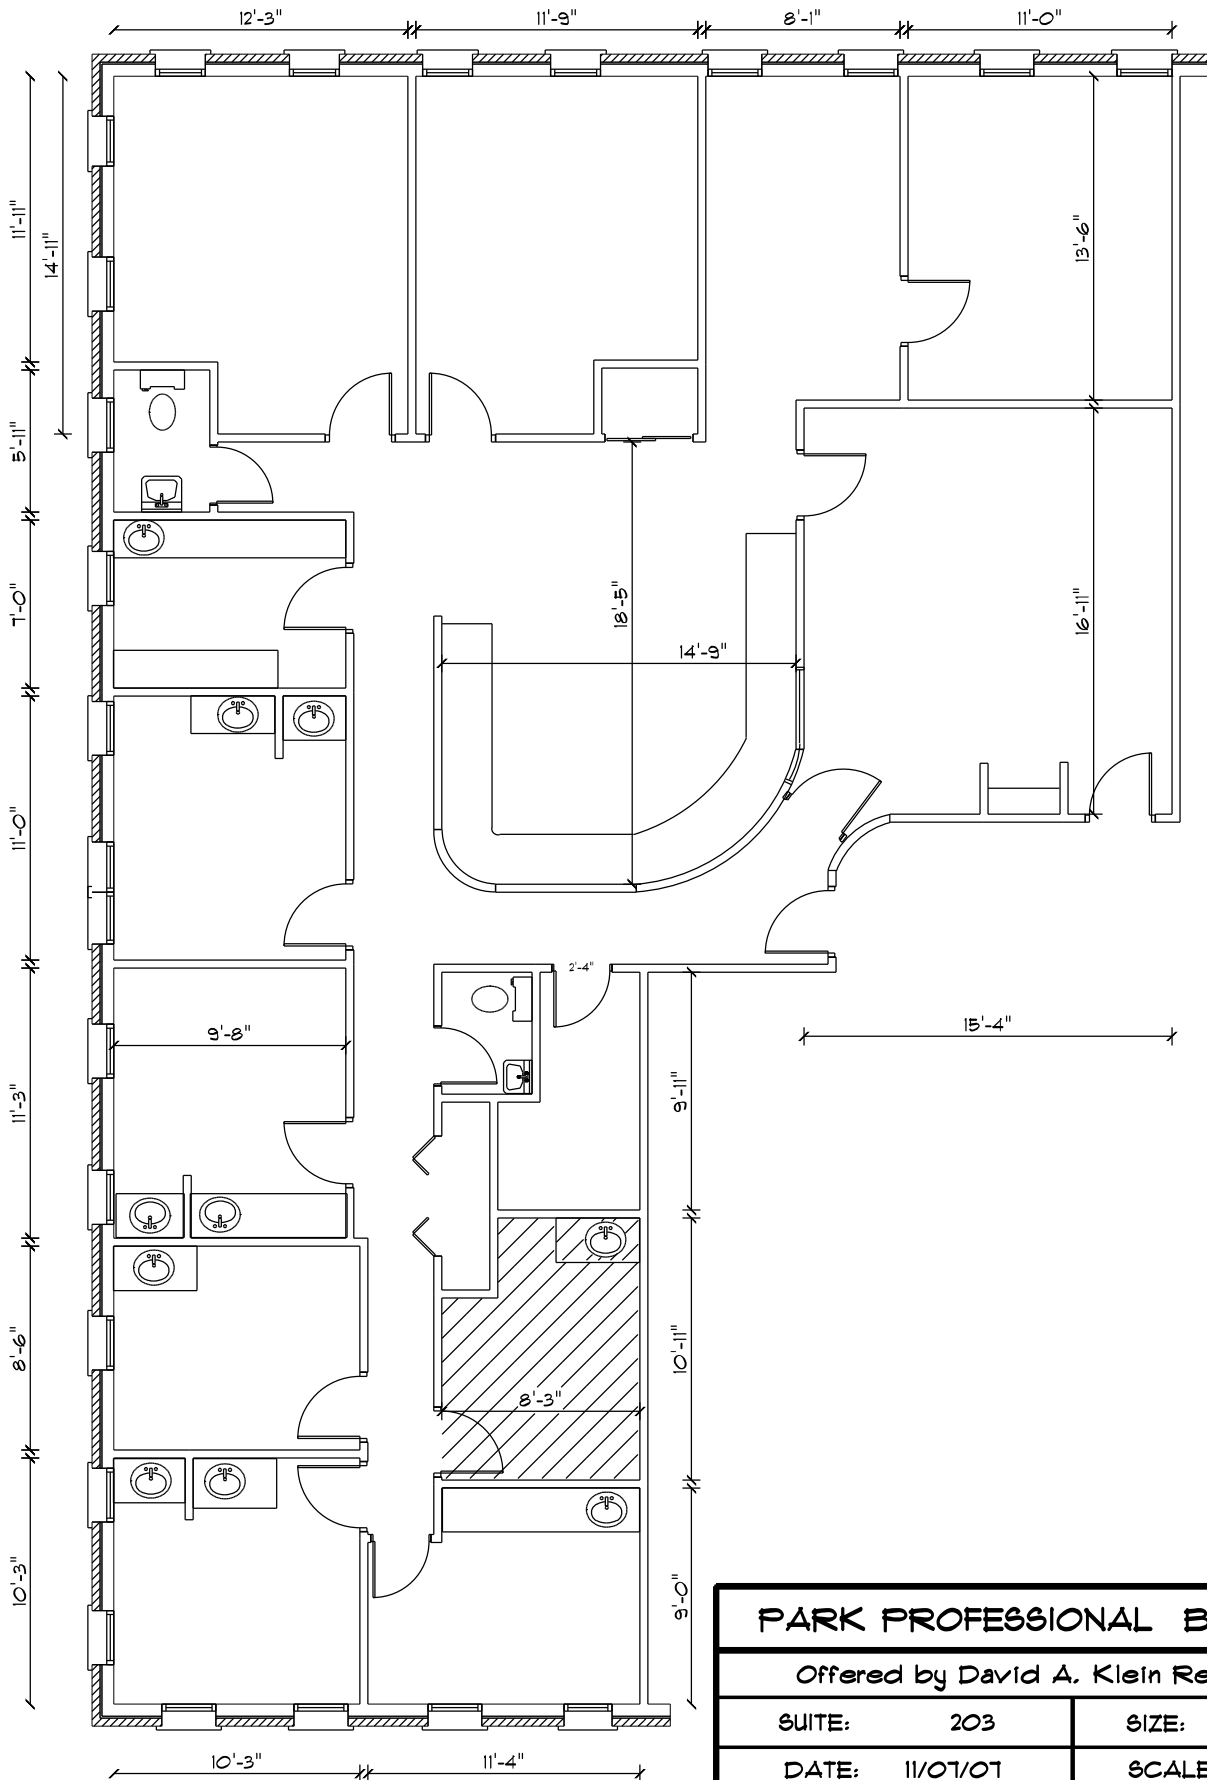

PARK PROFESSIONAL BUILDING

SUITES: 102, 104 & 106

DATE: 2/12/24

Offered by David A. Klein Real Estate

SIZE: 1,850 GSF

SCALE: 3/16" = 1'

PARK PROFESSIONAL BUILDING

Offered by David A. Klein Real Estate

SUITE: 203

SIZE: 2,965 GSF

DATE: 11/07/07

SCALE: 1/8" = 1'

PARK PROFESSIONAL BUILDING

SUITES 303-301 - Reno Plan Rev3

SIZE: 2,130 GSF

Offered by David A. Klein Real Estate

DATE: 1/12/23

SCALE: 0.125" = 1'

PARK PROFESSIONAL BUILDING			
SUITE:	312	SIZE:	1,585 GSF
DATE:	5/31/94	REVISED:	

PARK PROFESSIONAL BUILDING			
SUITE:	318 - 320	SIZE:	1,425 GSF
DATE:	11/3/98	REVISED:	