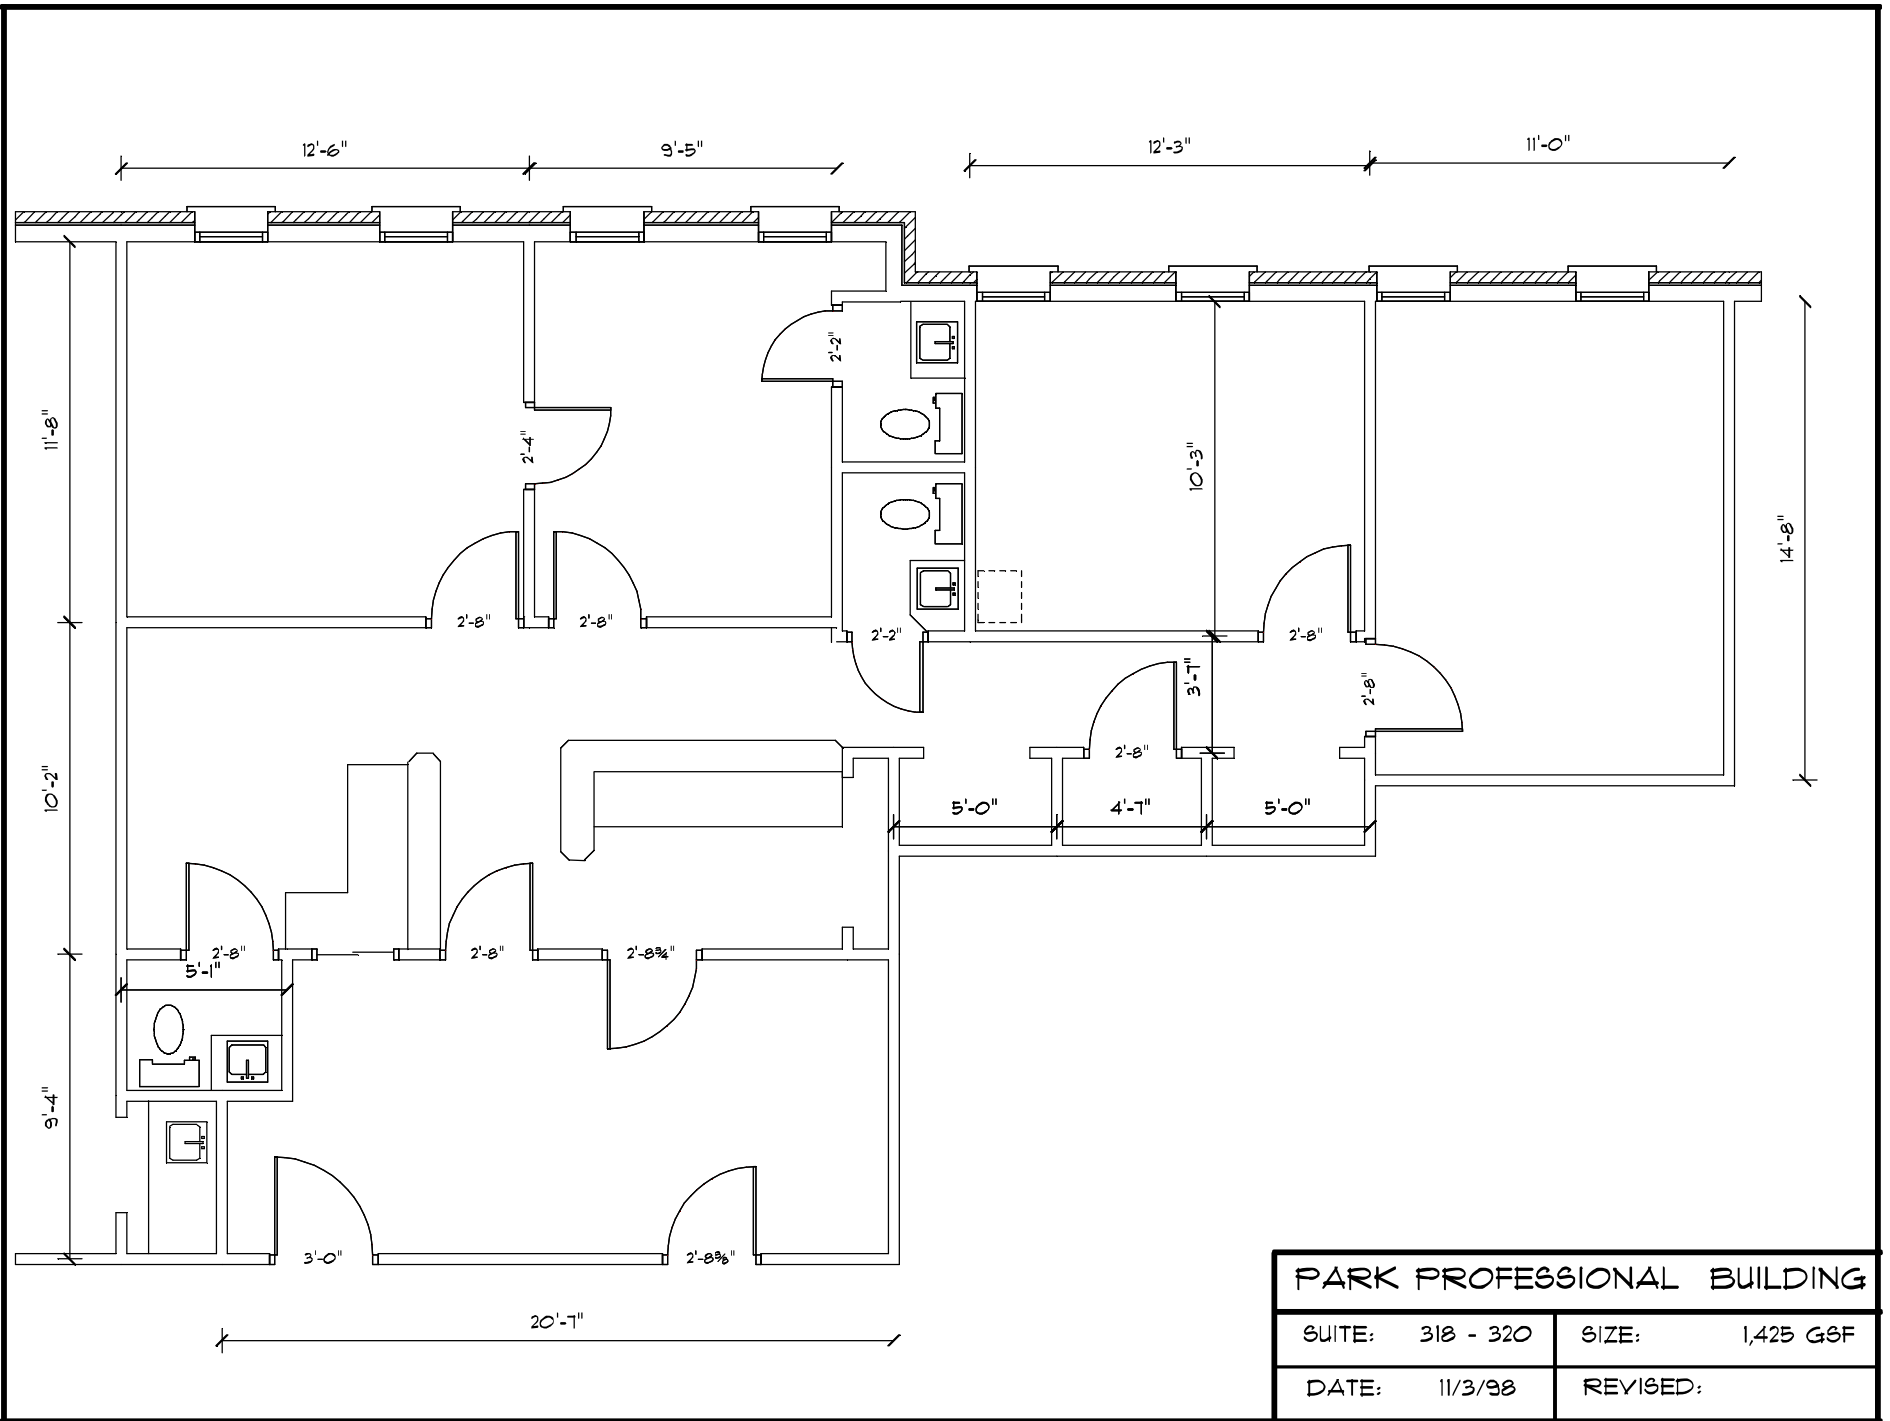

PARK PROFESSIONAL BUILDING

SUITES: 102, 104 & 106

DATE: 2/12/24

Offered by David A. Klein Real Estate

SIZE: 1,850 GSF

SCALE: 3/16" = 1'

PARK PROFESSIONAL BUILDING

Offered by David A. Klein Real Estate

SUITE: 203

SIZE: 2,965 GSF

DATE: 11/07/07

SCALE: 1/8" = 1'

PARK PROFESSIONAL BUILDING

SUITES 303-301 - Reno Plan Rev3

SIZE: 2,130 GSF

Offered by David A. Klein Real Estate

DATE: 1/12/23

SCALE: 0.125" = 1'

PARK PROFESSIONAL BUILDING			
SUITE:	312	SIZE:	1,585 GSF
DATE:	5/31/94	REVISED:	

PARK PROFESSIONAL BUILDING			
SUITE:	318 - 320	SIZE:	1,425 GSF
DATE:	11/3/98	REVISED:	