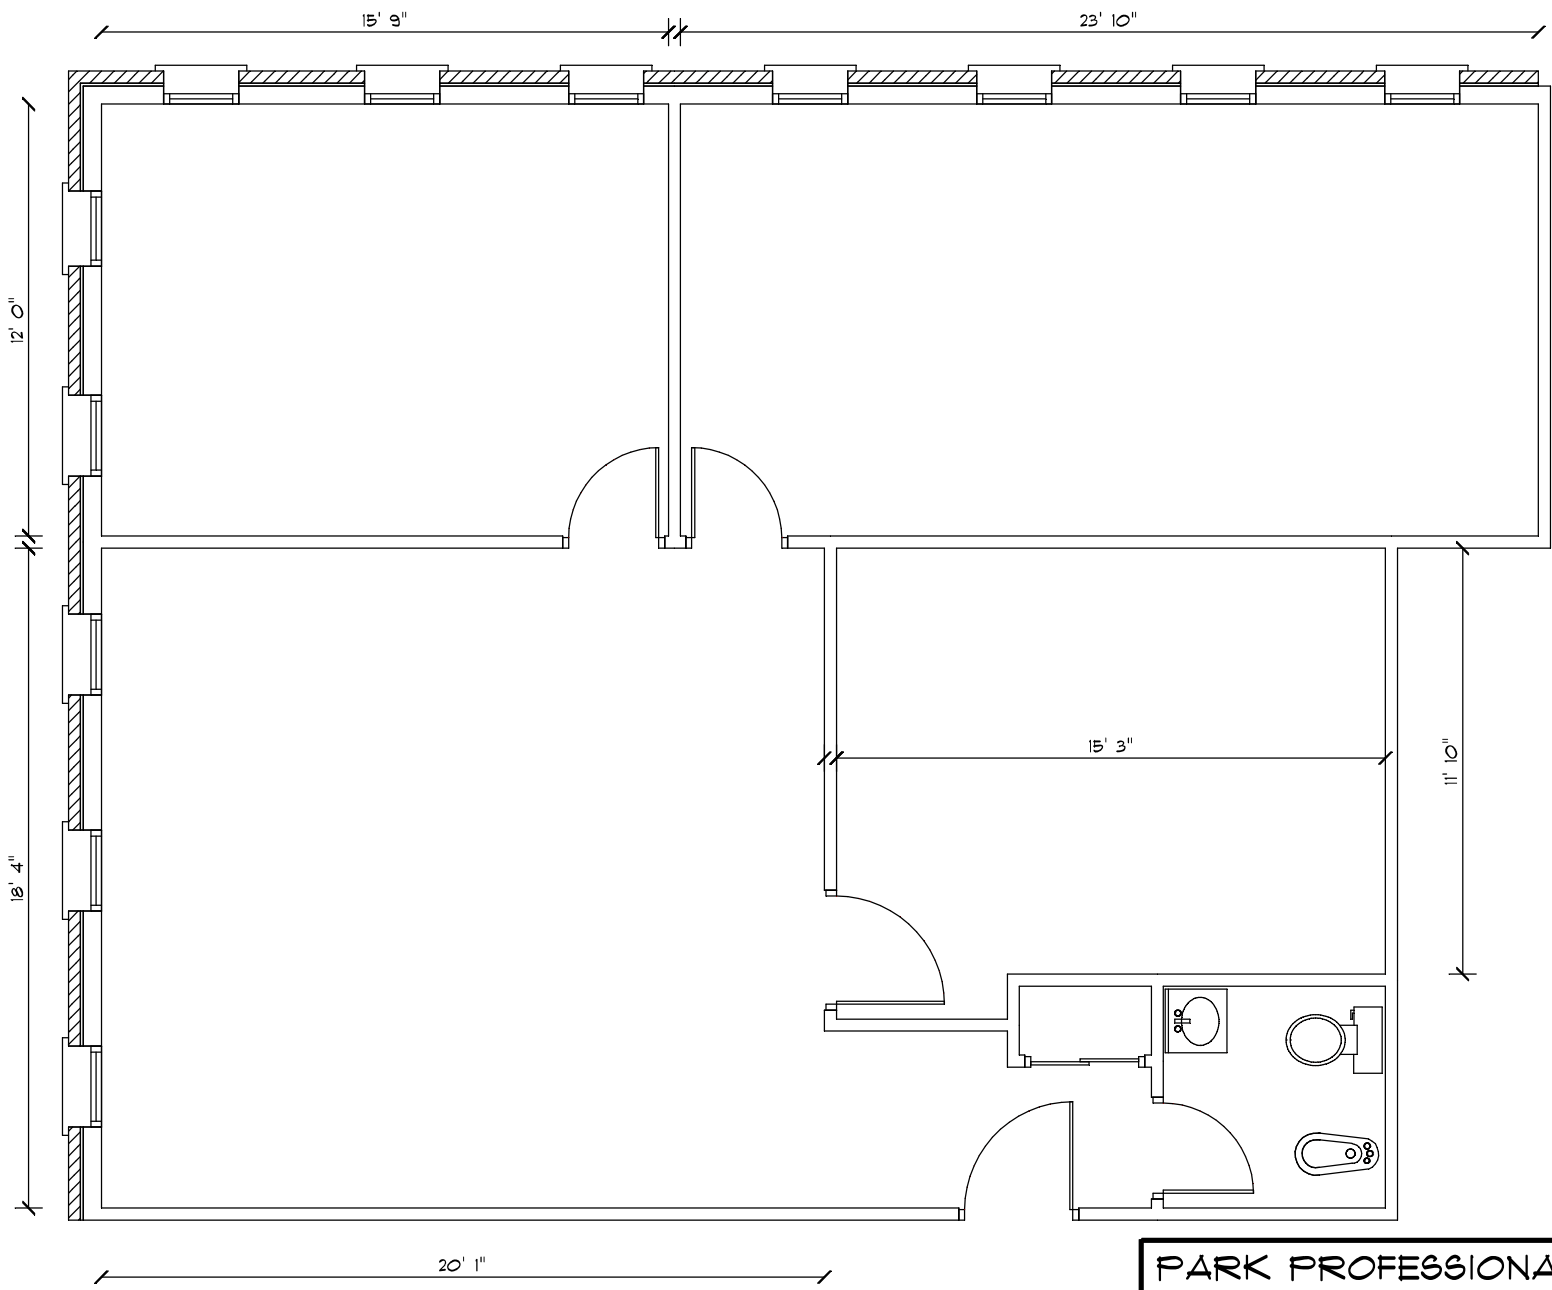

PARK PROFESSIONAL BUILDING

SUITES: 102, 104 & 106

DATE: 2/12/24

Offered by David A. Klein Real Estate

SIZE: 1,850 GSF

SCALE: 3/16" = 1'

PARK PROFESSIONAL BUILDING

Offered by David A. Klein Real Estate

SUITE: 203

SIZE: 2,965 GSF

DATE: 11/07/07

SCALE: 1/8" = 1'

PARK PROFESSIONAL BUILDING

SUITES 303-301 - Reno Plan Rev3

SIZE: 2,130 GSF

Offered by David A. Klein Real Estate

DATE: 1/12/23

SCALE: 0.125" = 1'

PARK PROFESSIONAL BUILDING			
SUITE:	312	SIZE:	1,585 GSF
DATE:	5/31/94	REVISED:	

PARK PROFESSIONAL BUILDING			
SUITE:	318 - 320	SIZE:	1,425 GSF
DATE:	11/3/98	REVISED:	