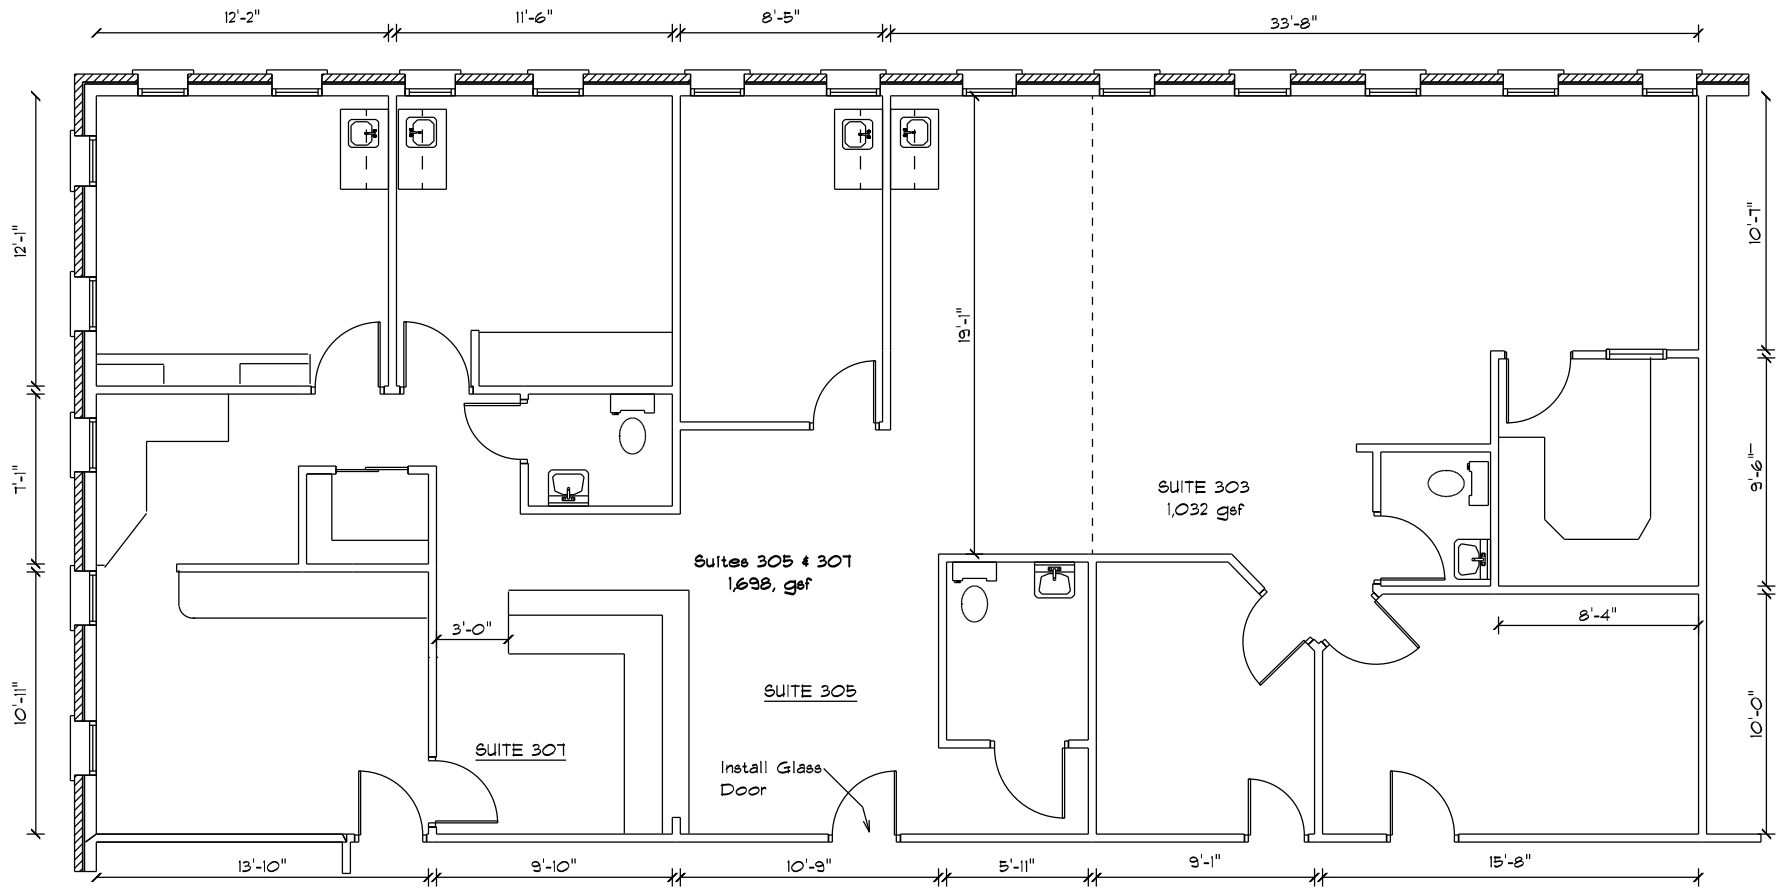

PARK PROFESSIONAL BUILDING

SUITES: 102, 104 & 106

DATE: 2/12/24

Offered by David A. Klein Real Estate

SIZE: 1,850 GSF

SCALE: 3/16" = 1'

PARK PROFESSIONAL BUILDING

Offered by David A. Klein Real Estate

SUITE: 203

SIZE: 2,965 GSF

DATE: 11/07/07

SCALE: 1/8" = 1'

PARK PROFESSIONAL BUILDING

SUITES 303-301 - Reno Plan Rev3

SIZE: 2,130 GSF

Offered by David A. Klein Real Estate

DATE: 1/12/23

SCALE: 0.125" = 1'

PARK PROFESSIONAL BUILDING			
SUITE:	312	SIZE:	1,585 GSF
DATE:	5/31/94	REVISED:	

PARK PROFESSIONAL BUILDING			
SUITE:	318 - 320	SIZE:	1,425 GSF
DATE:	11/3/98	REVISED:	