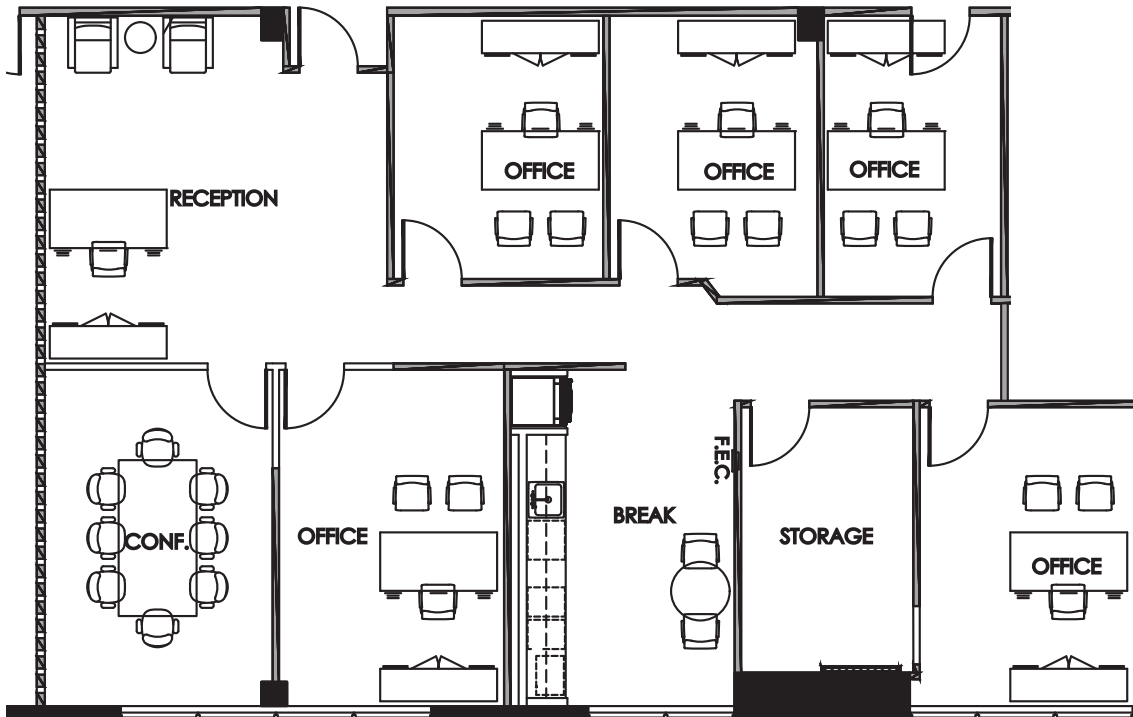

HIGHLAND PARK WEST

4300 MACARTHUR AVENUE
HIGHLAND PARK, TEXAS

FLOOR PLAN

Spec Suite 215 - 2,212 sf

Contact

Jared Laake
972.776.7045
jlaake@bradford.com

Richmond Collinsworth
972.776.7041
rcollinsworth@bradford.com