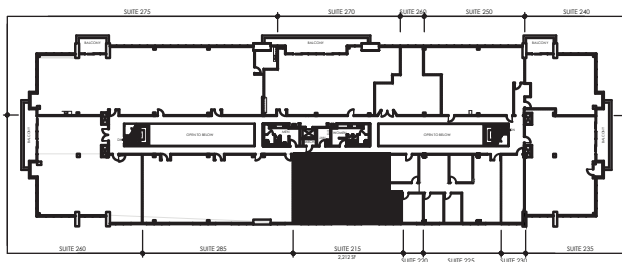

HIGHLAND PARK WEST

4300 MACARTHUR AVENUE
HIGHLAND PARK, TEXAS

FLOOR PLAN

Spec Suite 215 - 2,212 sf

Contact

Jared Laake
972.776.7045
jlaake@bradford.com

Richmond Collinsworth
972.776.7041
rcollinsworth@bradford.com