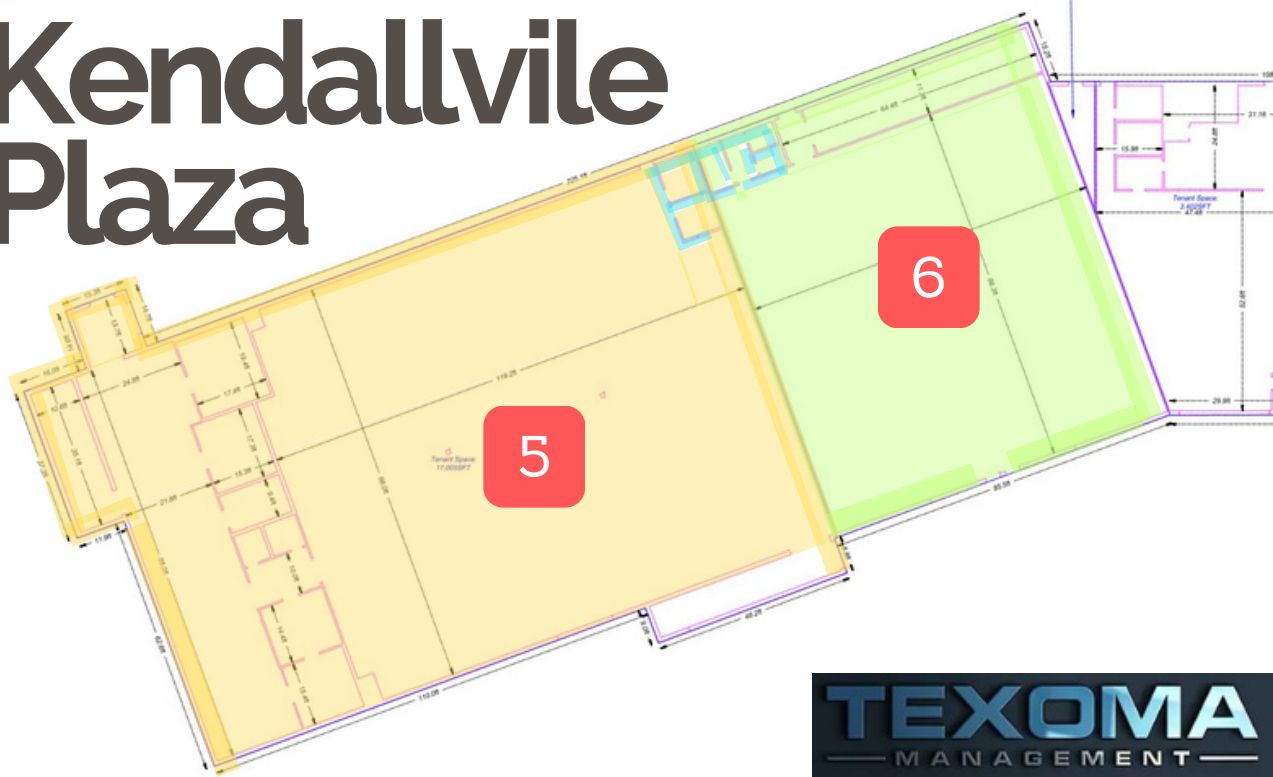

Kendallville Plaza

Available

5

17,005 SF

Previously: Showcase Furniture

[CLICK HERE](#)

6

8,507 SF

- 1 TRACTOR SUPPLY COMPANY
- 2 DANIEL'S NAIL SALON
- 3 HUNGRY HOWIE'S PIZZA
- 4 EL MARIACHI MEXICAN GRILL
- 7 ADVANCED AUTO PARTS
- 8 EL PAIZANO MEXICAN STORE