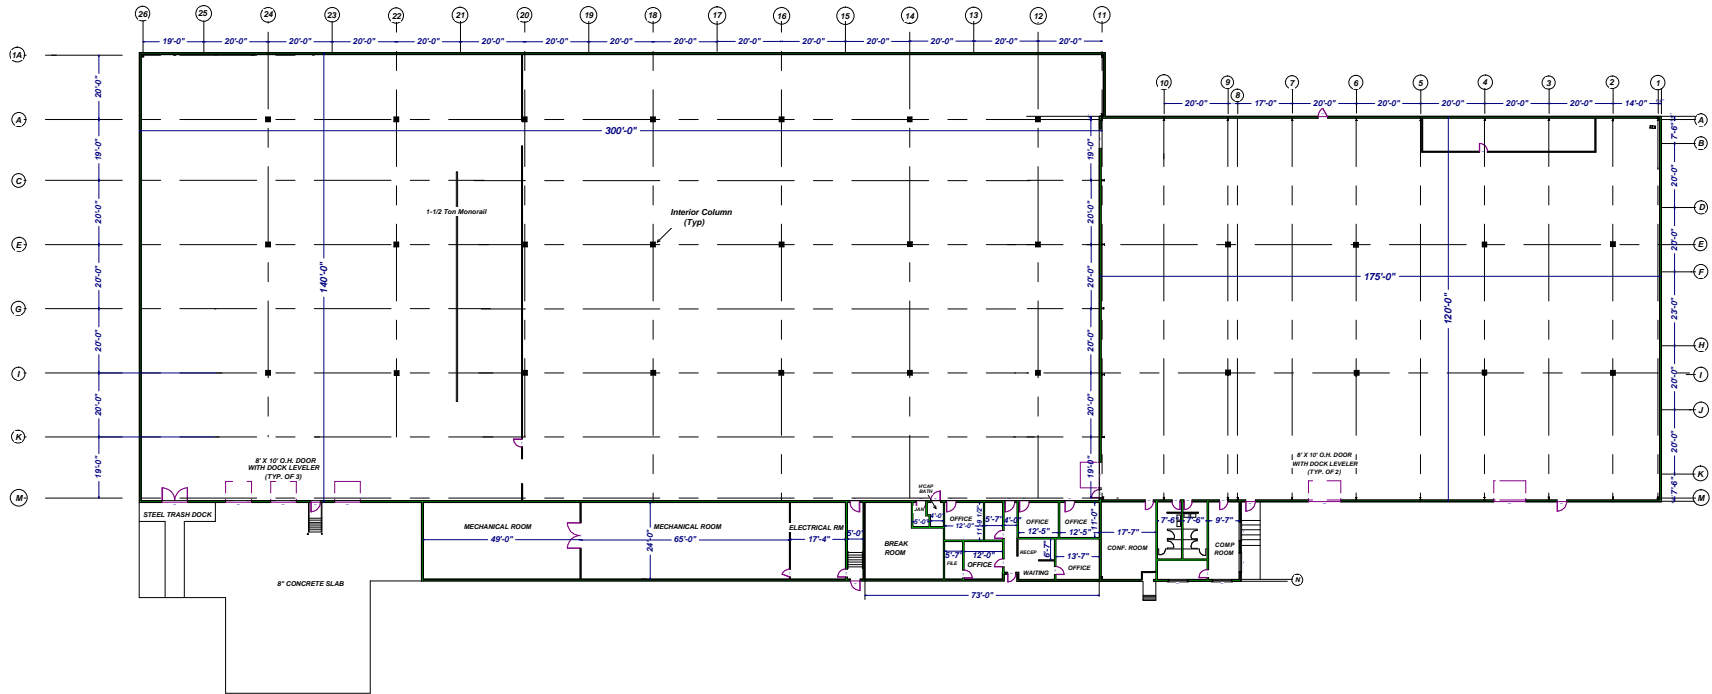

**OFFICE, MANUFACTURING
AND WAREHOUSING FACILITY**
WAYNESBORO, VIRGINIA

REVISION

SCALE:
DATE 10/10/06
DRAWN BY AUS
CHECKED BY

**FLOOR
PLAN**

A-1