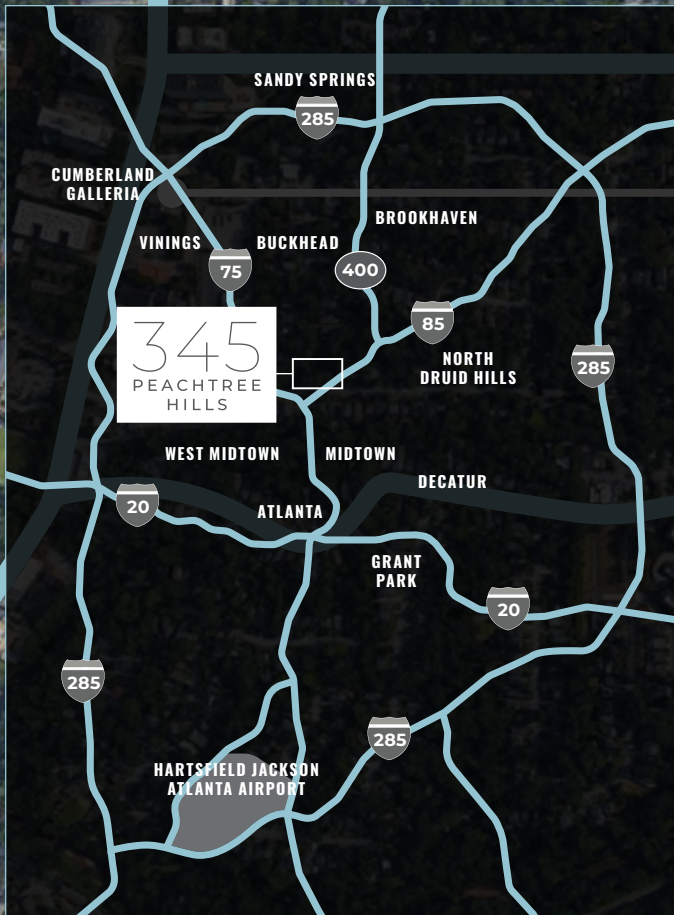

2,831 SF AVAILABLE
CREATIVE LOFT OFFICE
LOCATED IN THE HEART OF PEACHTREE HILLS

345
PEACHTREE
HILLS

2,831 SF AVAILABLE

- Move-in ready
- Free Parking
- Adjacent to Piedmont Park and The Beltline

PEACHTREE BATTLE SHOPPING CENTER
 Whitehall Tavern
 Junko Hair Studio
 CAVA
 Jalisco Restaurant
 Starbucks
 Pasta Vino
 Roshambo "The Diner's Diner"
 Café Lapin
 Richards Variety Store
 Ace Hardware
 Holeman & Finch Bottle Shop
 Natural Body Spa and Shop
 Walgreens Pharmacy
 The Childrens Shop

**345
 PEACHTREE
 HILLS**

LINDBERGH CENTER
 TRANSIT STATION

SCHEDULE A TOUR TODAY BY CONTACTING:

ELLIS MURRAY
404.400.6633
ellis.murray@capitalre.com

BENNETT GOTTLIEB
404.400.7192
bennett.gottlieb@capitalre.com