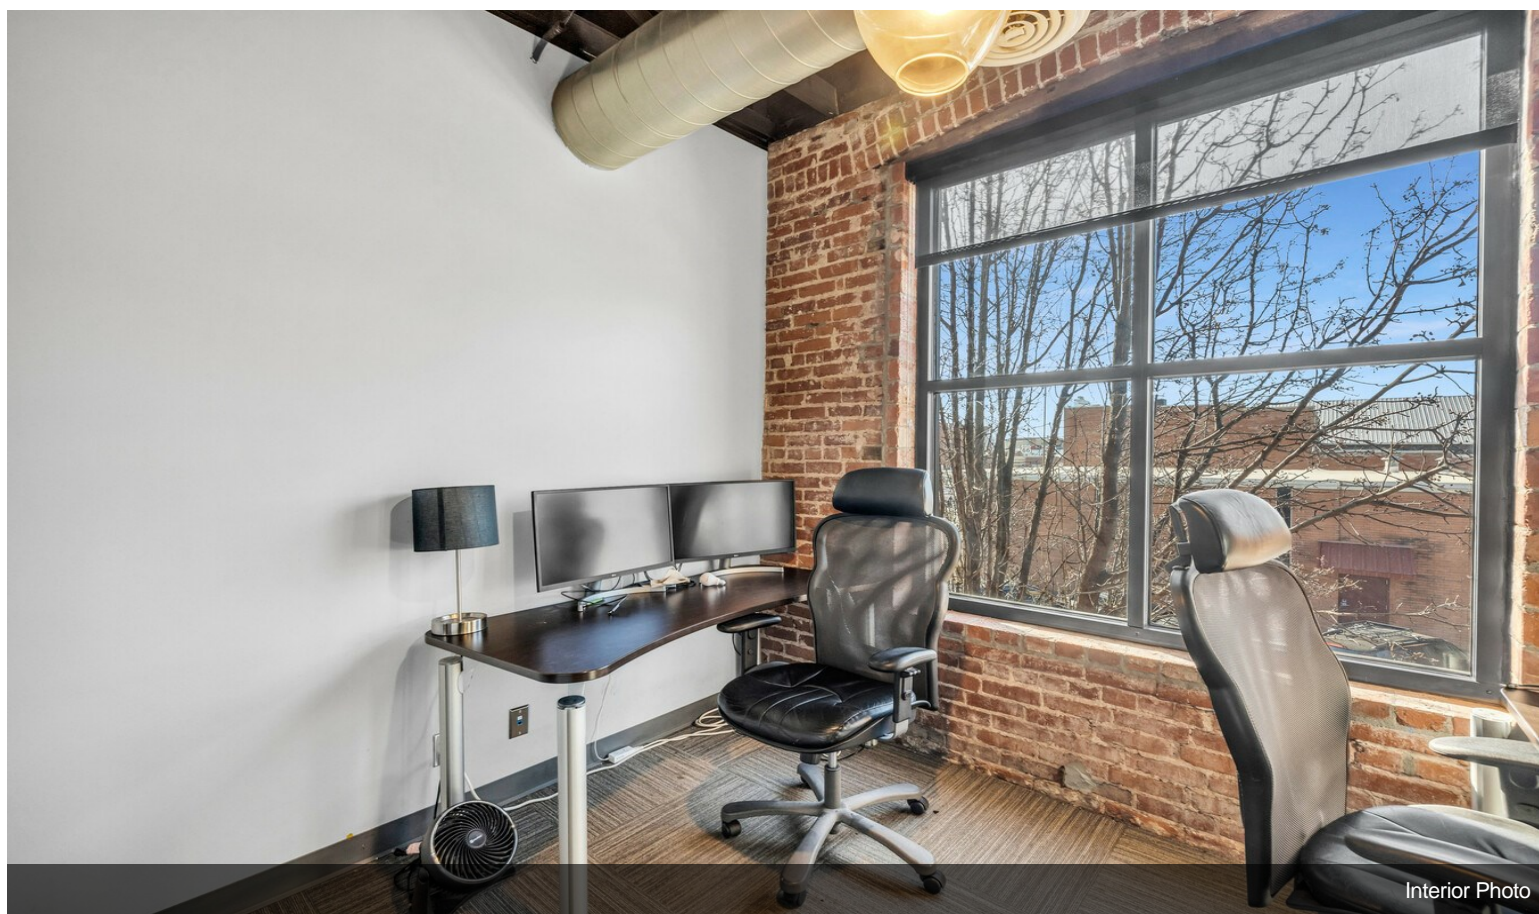

\$795,000

Turnkey office space for sale in Downtown Sapulpa. Originally constructed in 1905, this building has been completely remodeled and updated with new roof, windows, HVAC, electrical, plumbing, and CAT6 in 2017. SEQTEK is open to moving out or staying through current lease.

- 11 Offices
- 1 Large Conference Room
- 2 Bathrooms
- 2 Kitchen Areas
- 1 Records Room
- 2 Wiring Closets.....

- Central Business District
- Completely Updated/Turnkey
- Walkability

For more information visit:

Property Photos

Interior Photo

Interior Photo

Property Photos

Interior Photo

Interior Photo

Property Photos

Interior Photo

Interior Photo

Property Photos

Interior Photo

Interior Photo

Property Photos

Interior Photo

Interior Photo

Property Photos