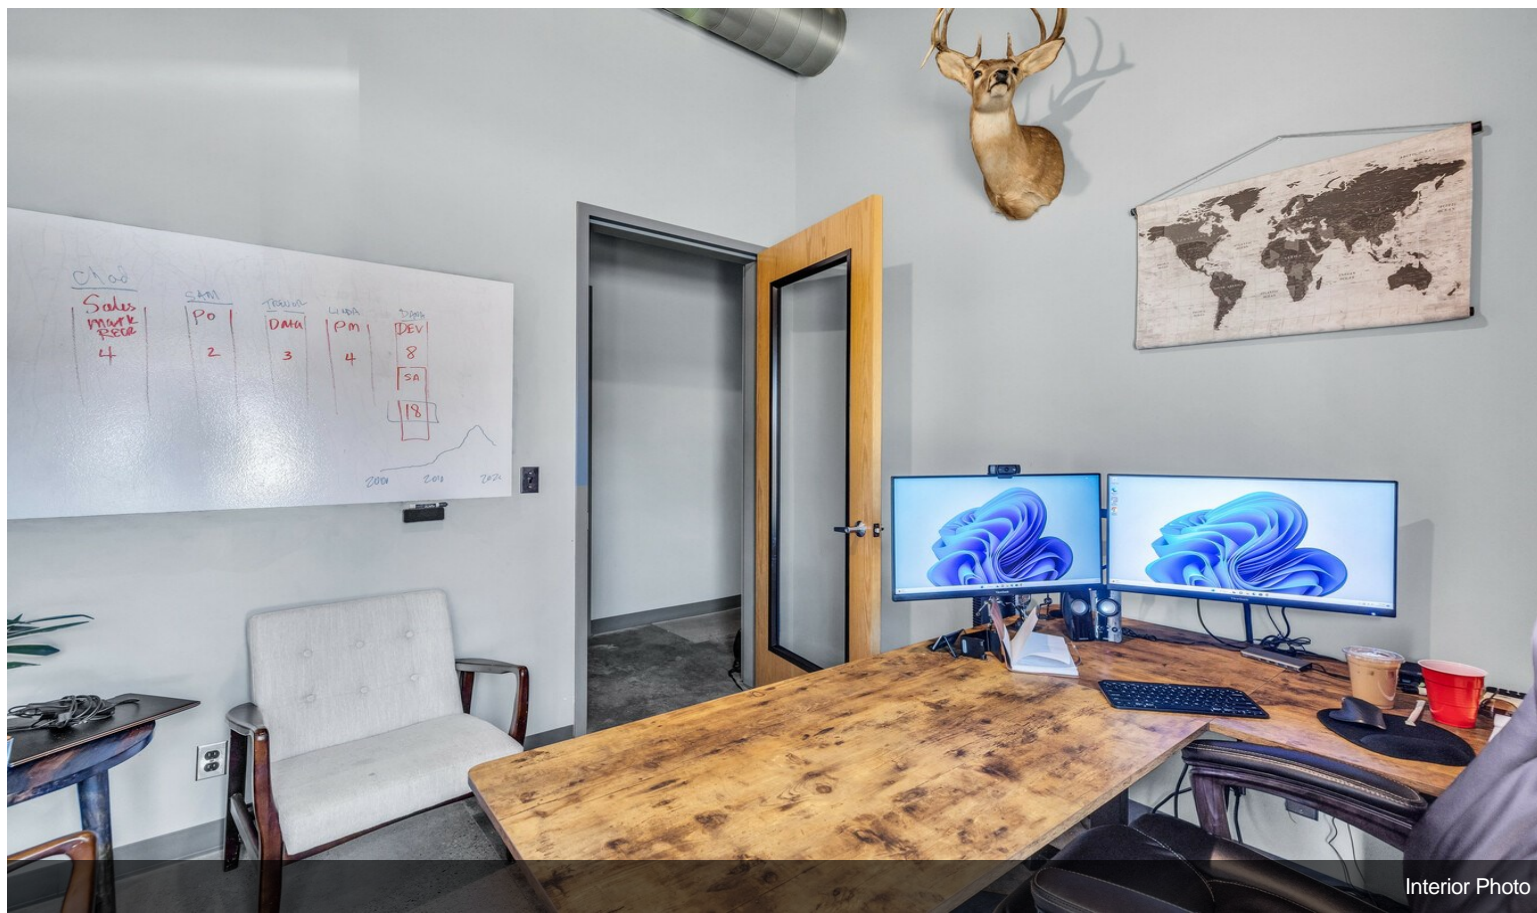

\$795,000

Turnkey office space for sale in Downtown Sapulpa. Originally constructed in 1905, this building has been completely remodeled and updated with new roof, windows, HVAC, electrical, plumbing, and CAT6 in 2017. SEQTEK is open to moving out or staying through current lease.

- 11 Offices
- 1 Large Conference Room
- 2 Bathrooms
- 2 Kitchen Areas
- 1 Records Room
- 2 Wiring Closets.....

- Central Business District
- Completely Updated/Turnkey
- Walkability

For more information visit:

Interior Photo

Property Photos

Interior Photo

Interior Photo

Property Photos

Property Photos

Interior Photo

Interior Photo

Property Photos

Interior Photo

Interior Photo

Property Photos

Interior Photo

Interior Photo

Property Photos

Interior Photo