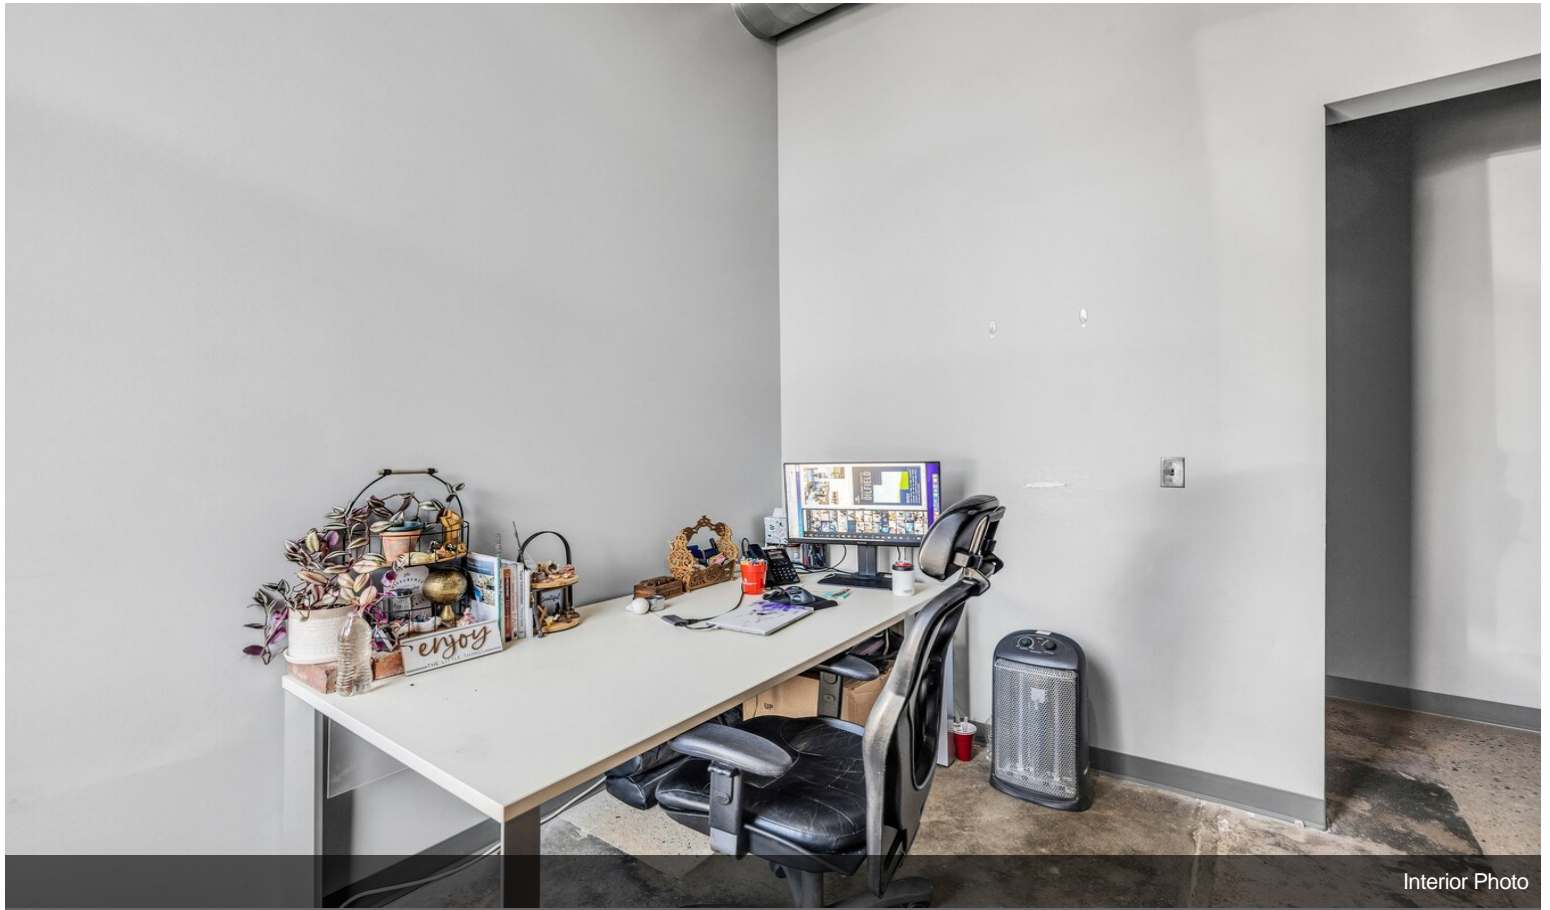

\$795,000

Turnkey office space for sale in Downtown Sapulpa. Originally constructed in 1905, this building has been completely remodeled and updated with new roof, windows, HVAC, electrical, plumbing, and CAT6 in 2017. SEQTEK is open to moving out or staying through current lease.

- 11 Offices
- 1 Large Conference Room
- 2 Bathrooms
- 2 Kitchen Areas
- 1 Records Room
- 2 Wiring Closets.....

- Central Business District
- Completely Updated/Turnkey
- Walkability

For more information visit:

Interior Photo

Interior Photo

Property Photos

013_001a7791

014_001a7794

Property Photos

Property Photos

Interior Photo

Interior Photo

Property Photos

Interior Photo

Interior Photo

Property Photos

Property Photos

Interior Photo

Interior Photo