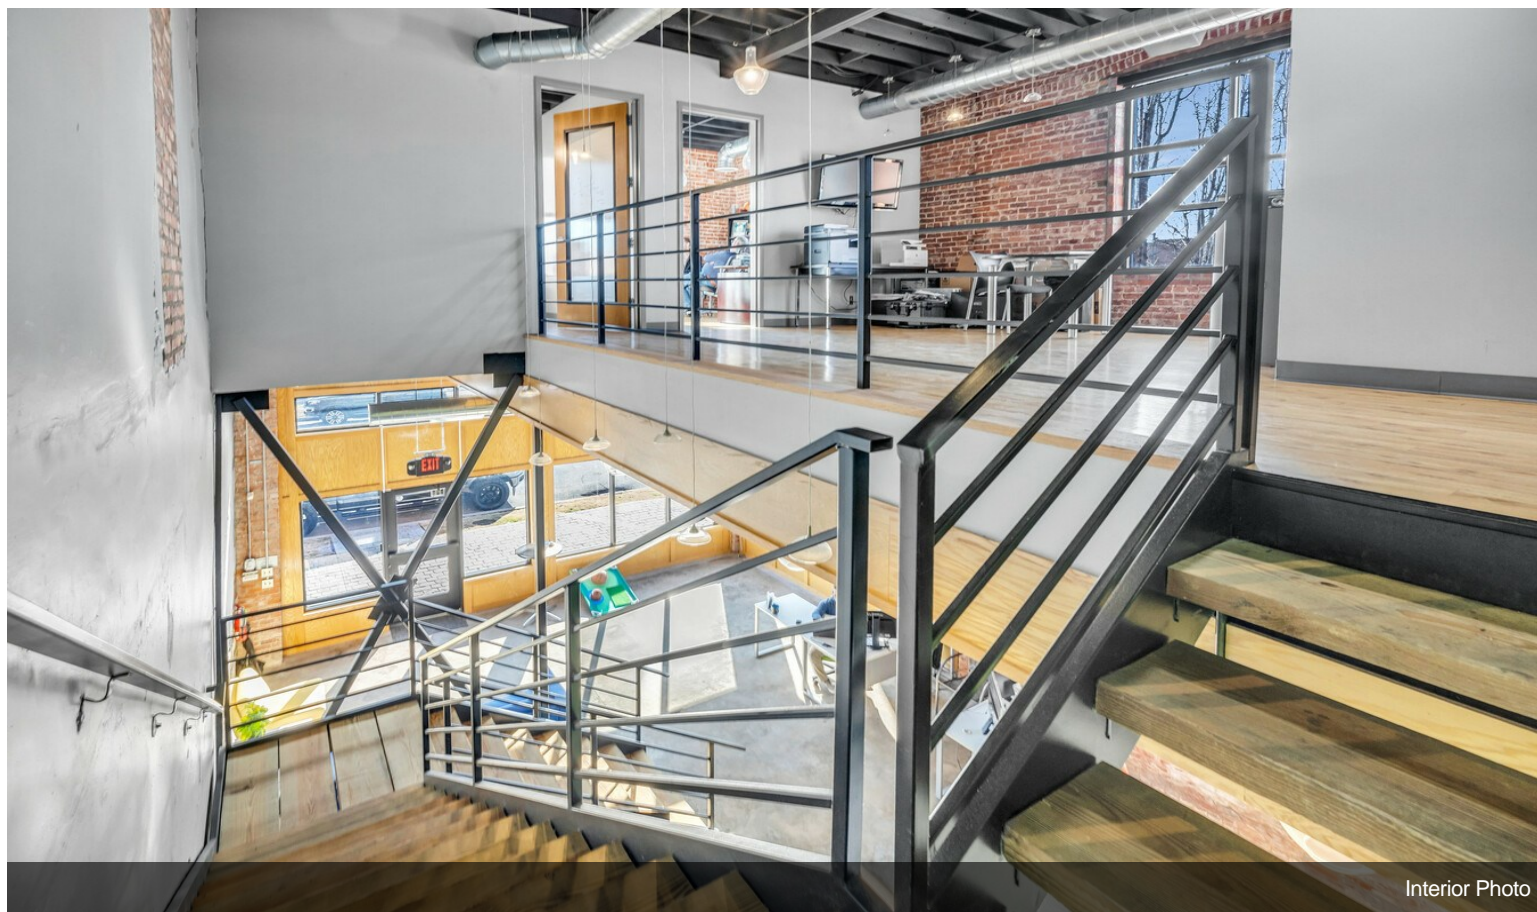

\$795,000

Turnkey office space for sale in Downtown Sapulpa. Originally constructed in 1905, this building has been completely remodeled and updated with new roof, windows, HVAC, electrical, plumbing, and CAT6 in 2017. SEQTEK is open to moving out or staying through current lease.

- 11 Offices
- 1 Large Conference Room
- 2 Bathrooms
- 2 Kitchen Areas
- 1 Records Room
- 2 Wiring Closets.....

- Central Business District
- Completely Updated/Turnkey
- Walkability

For more information visit:

Interior Photo

Property Photos

Interior Photo

Interior Photo

Property Photos

Interior Photo

Interior Photo

Property Photos

Interior Photo

Interior Photo

Property Photos

Interior Photo

Interior Photo

Property Photos

Property Photos

Property Photos