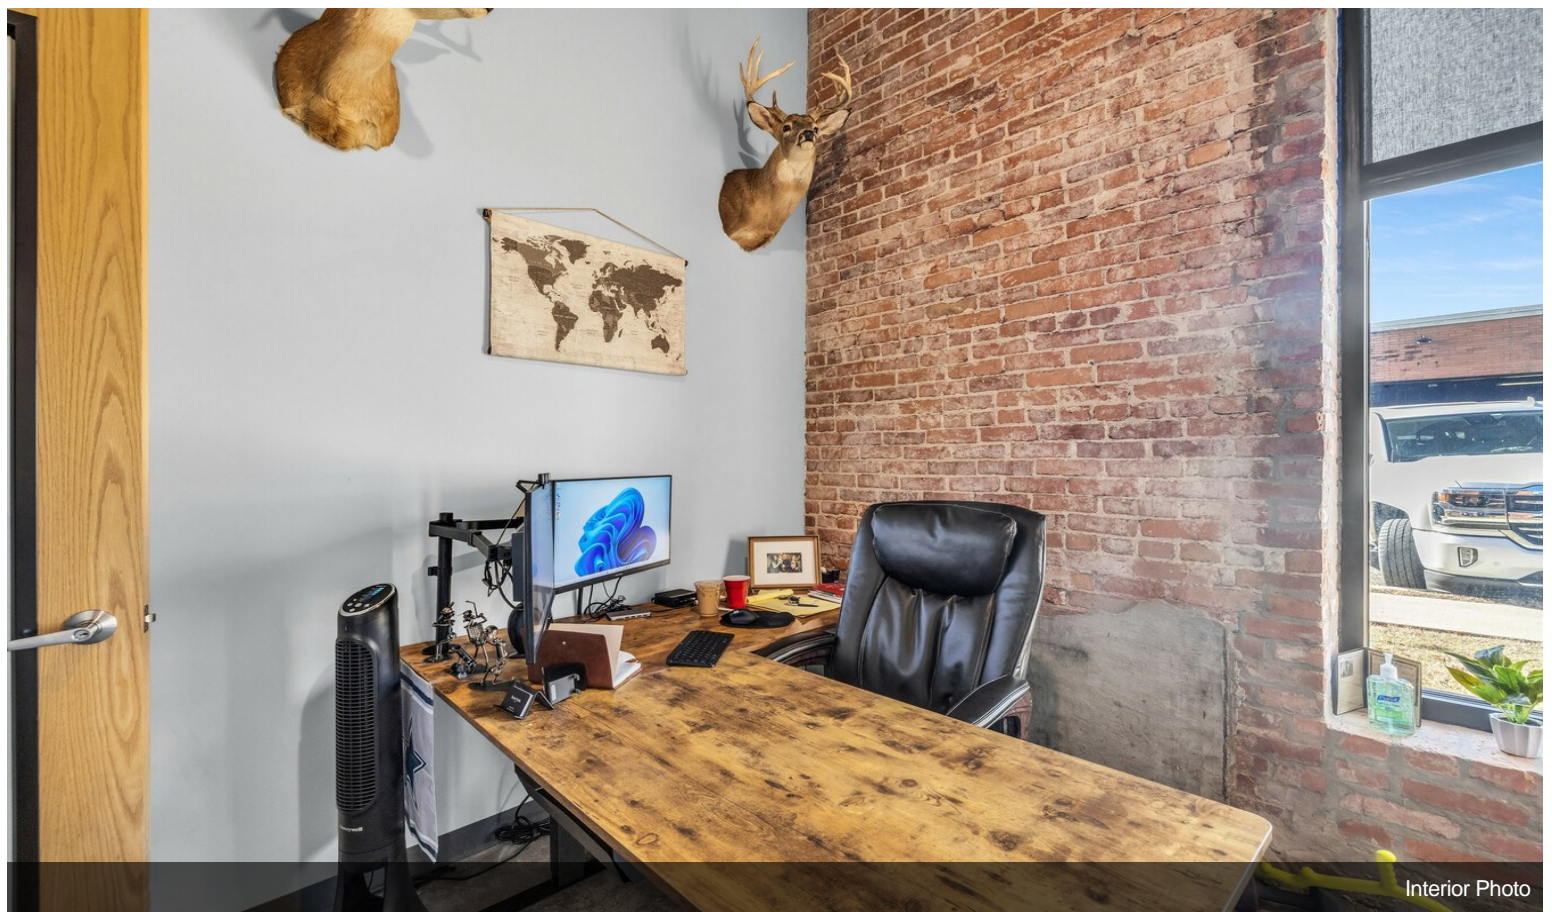

\$795,000

Turnkey office space for sale in Downtown Sapulpa. Originally constructed in 1905, this building has been completely remodeled and updated with new roof, windows, HVAC, electrical, plumbing, and CAT6 in 2017. SEQTEK is open to moving out or staying through current lease.

- 11 Offices
- 1 Large Conference Room
- 2 Bathrooms
- 2 Kitchen Areas
- 1 Records Room
- 2 Wiring Closets.....

- Central Business District
- Completely Updated/Turnkey
- Walkability

For more information visit:

Interior Photo

Interior Photo

Property Photos

013_001a7791

014_001a7794

Property Photos

Property Photos

Interior Photo

Interior Photo

Property Photos

Interior Photo

Interior Photo

Property Photos

Property Photos

Interior Photo

Interior Photo