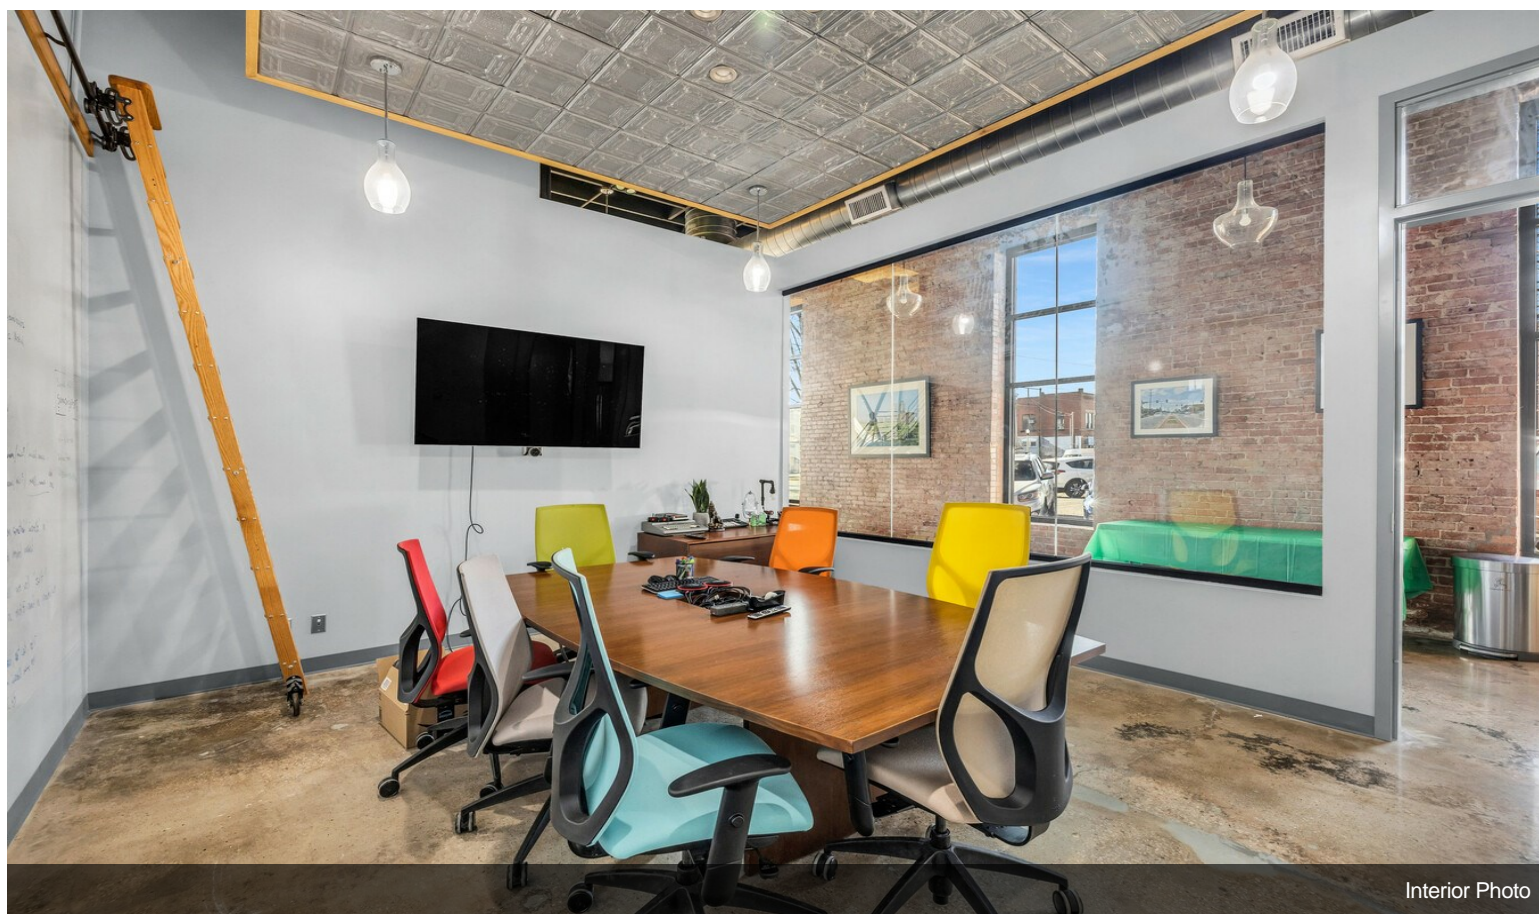

Interior Photo