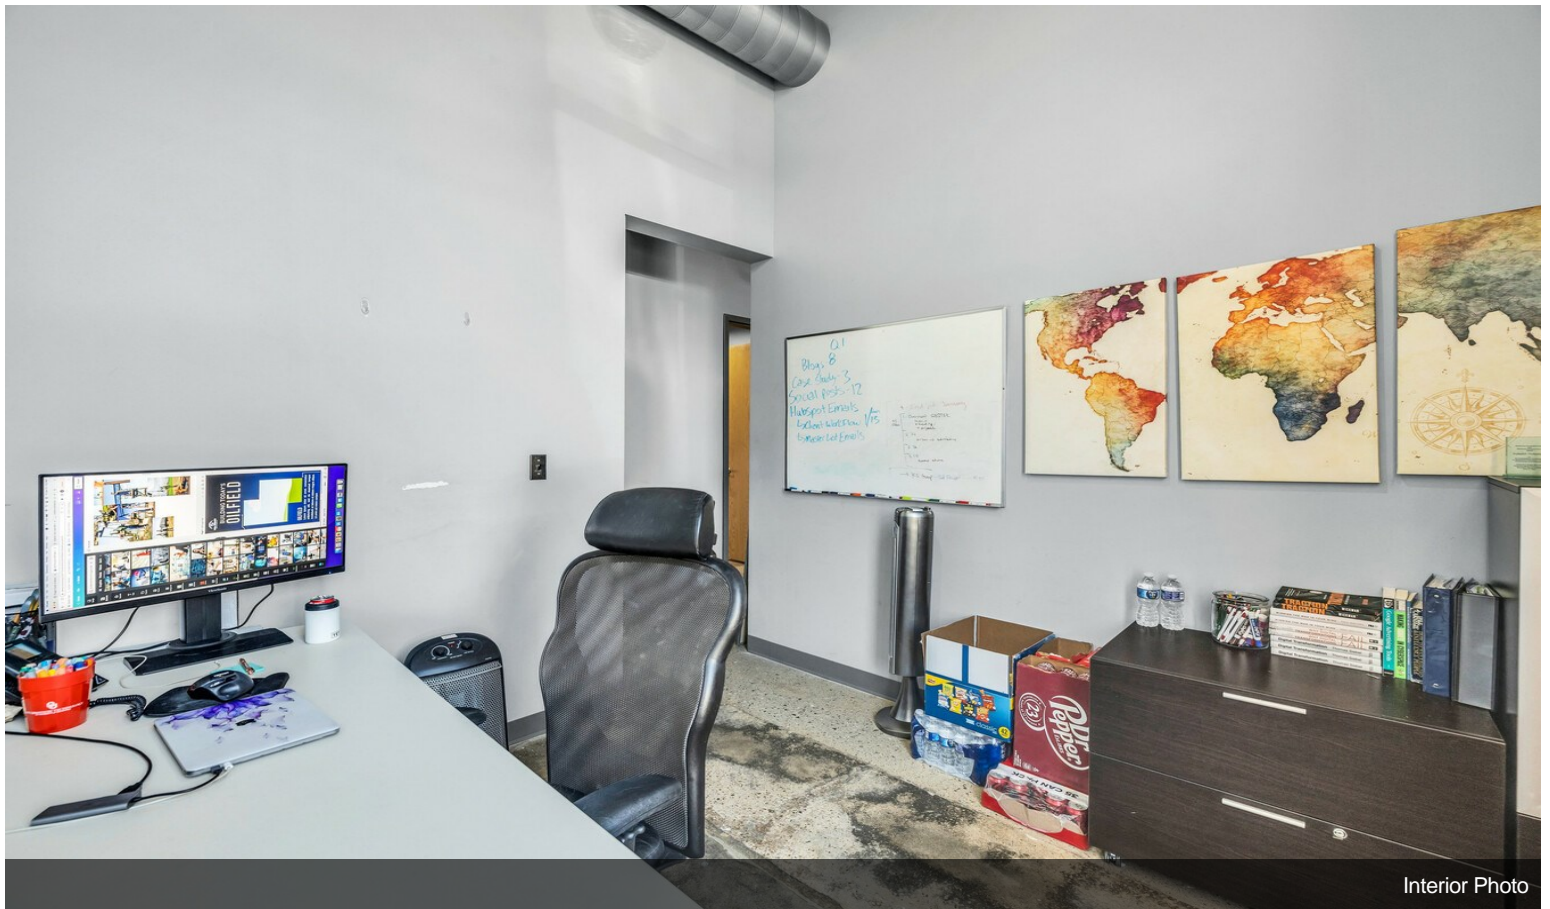

\$795,000

Turnkey office space for sale in Downtown Sapulpa. Originally constructed in 1905, this building has been completely remodeled and updated with new roof, windows, HVAC, electrical, plumbing, and CAT6 in 2017. SEQTEK is open to moving out or staying through current lease.

- 11 Offices
- 1 Large Conference Room
- 2 Bathrooms
- 2 Kitchen Areas
- 1 Records Room
- 2 Wiring Closets.....

- Central Business District
- Completely Updated/Turnkey
- Walkability

For more information visit:

Interior Photo

Property Photos

Interior Photo

Interior Photo

Property Photos

Property Photos

Interior Photo

Interior Photo

Property Photos

Interior Photo

Interior Photo

Property Photos

Interior Photo

Interior Photo

Property Photos

Interior Photo