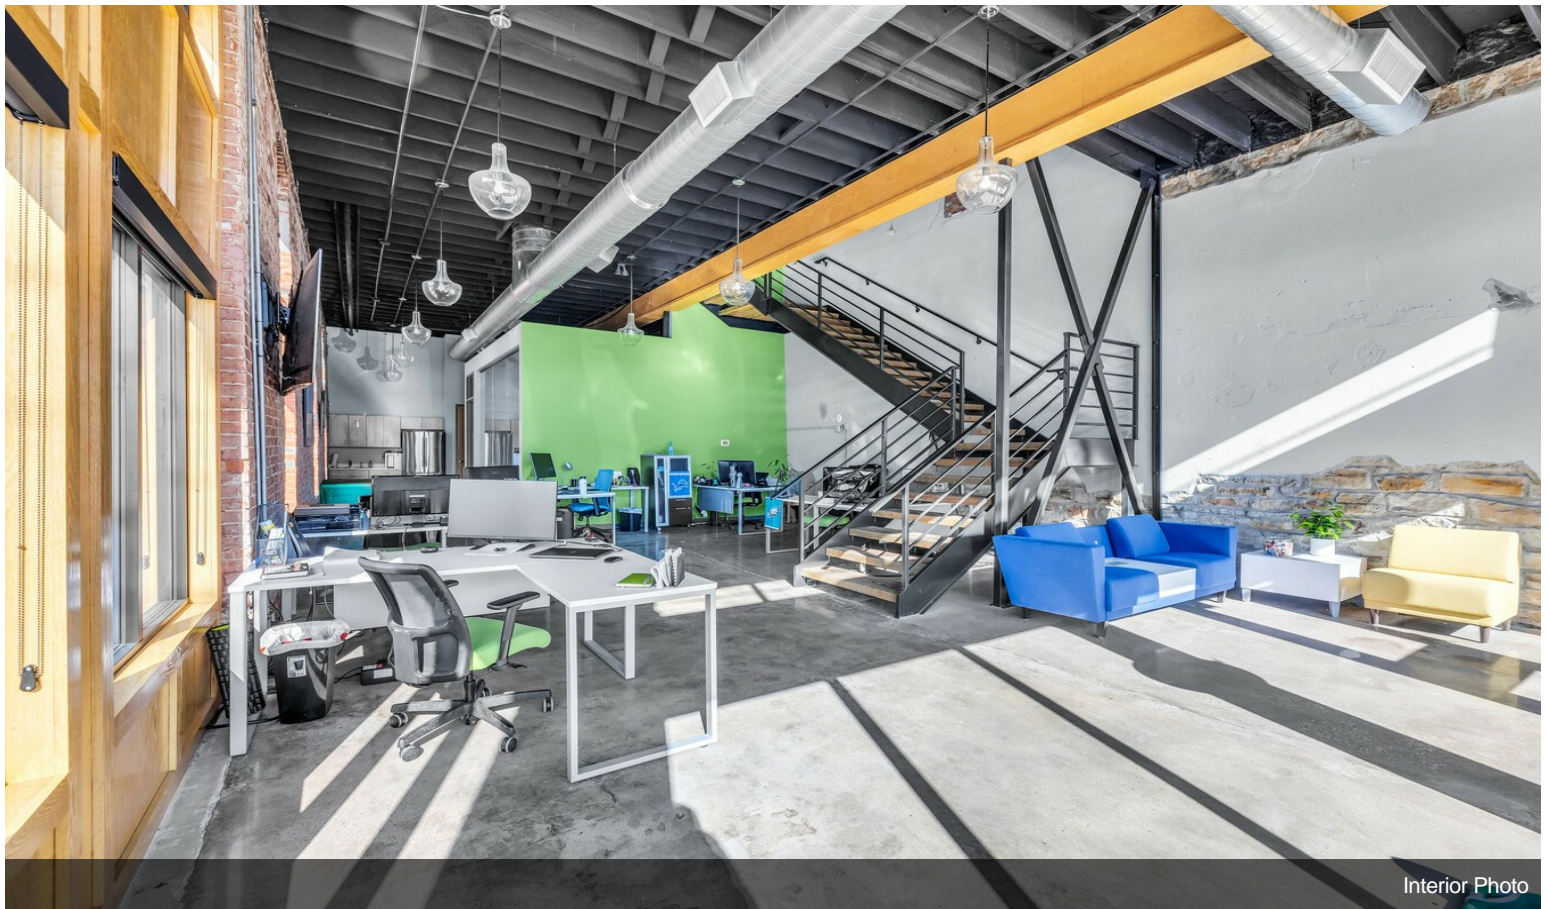

Interior Photo