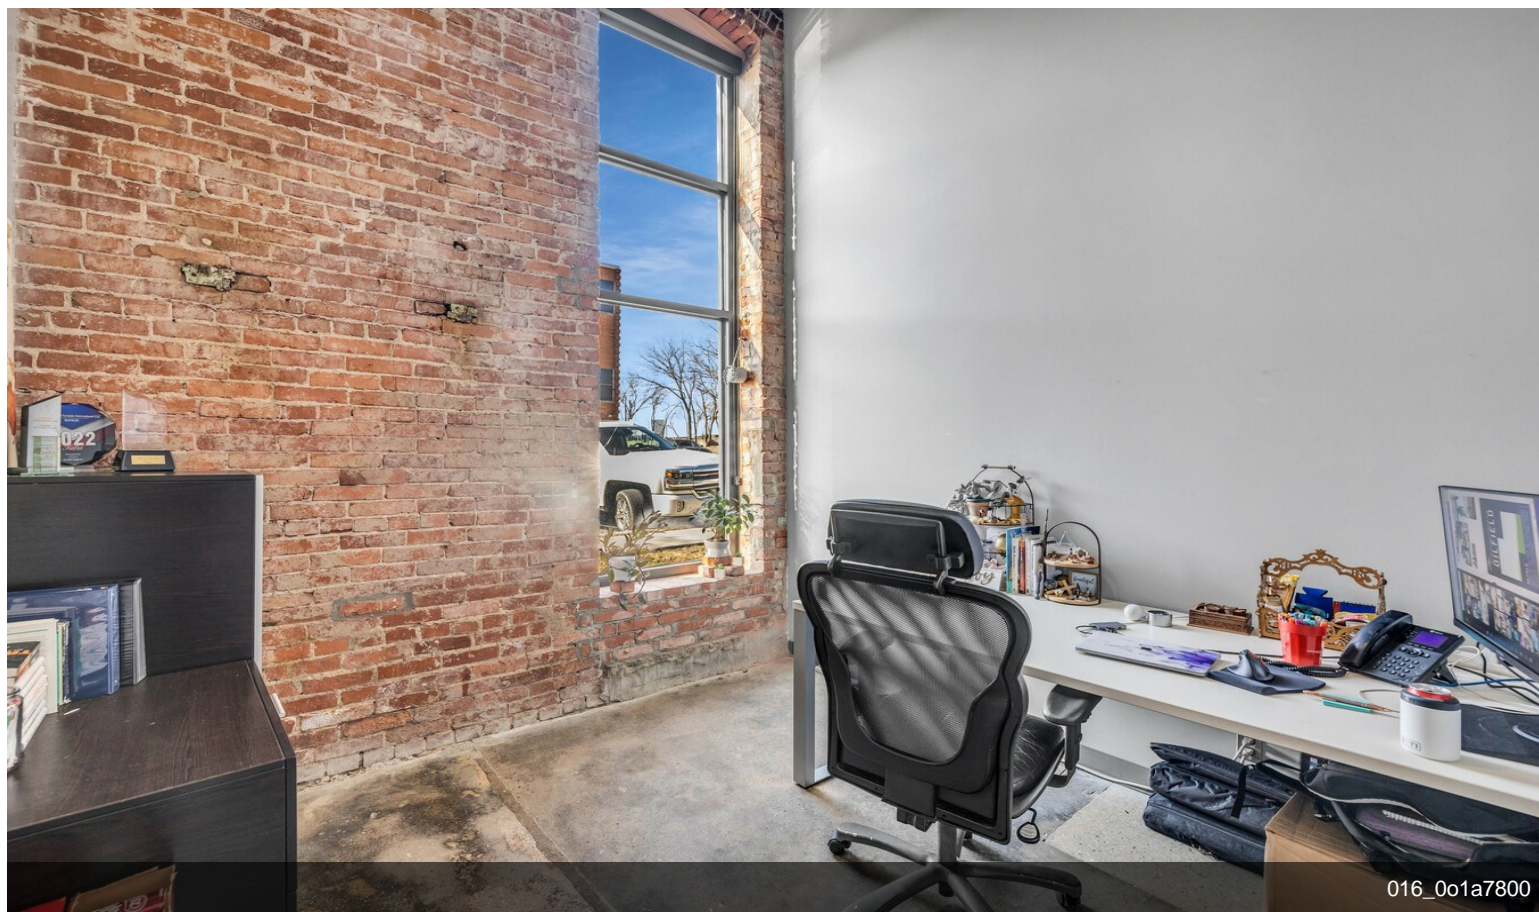

\$795,000

Turnkey office space for sale in Downtown Sapulpa. Originally constructed in 1905, this building has been completely remodeled and updated with new roof, windows, HVAC, electrical, plumbing, and CAT6 in 2017. SEQTEK is open to moving out or staying through current lease.

- 11 Offices
- 1 Large Conference Room
- 2 Bathrooms
- 2 Kitchen Areas
- 1 Records Room
- 2 Wiring Closets.....

- Central Business District
- Completely Updated/Turnkey
- Walkability

For more information visit:

Interior Photo

Interior Photo

Property Photos

013_001a7791

014_001a7794

Property Photos

Property Photos

Interior Photo

Interior Photo

Property Photos

Interior Photo

Interior Photo

Property Photos

Property Photos

Interior Photo

Interior Photo