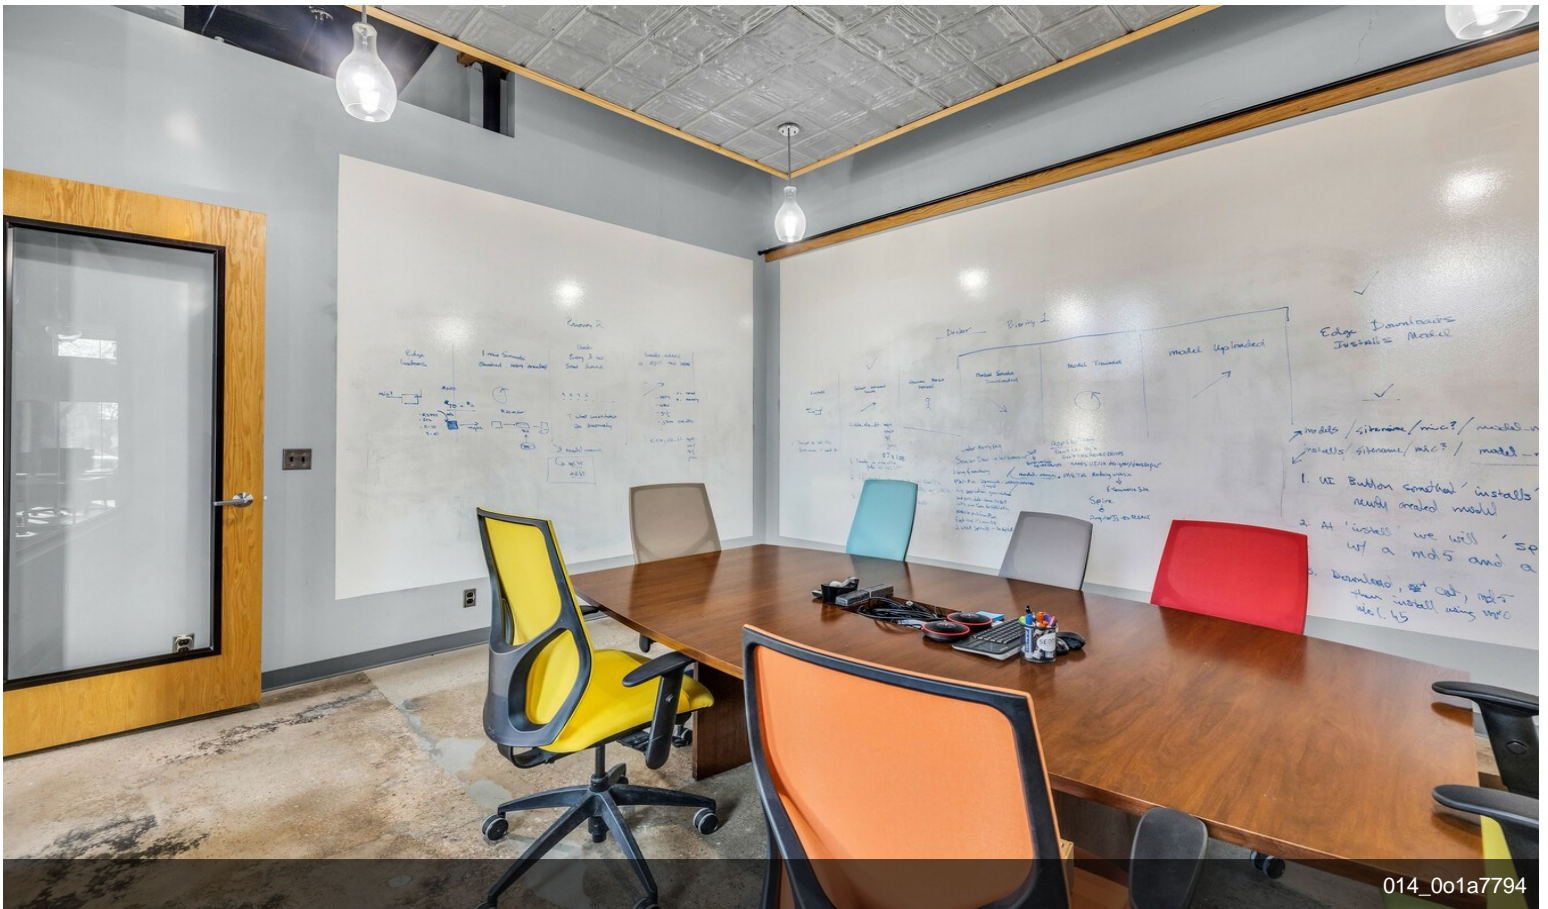

014_001a7794