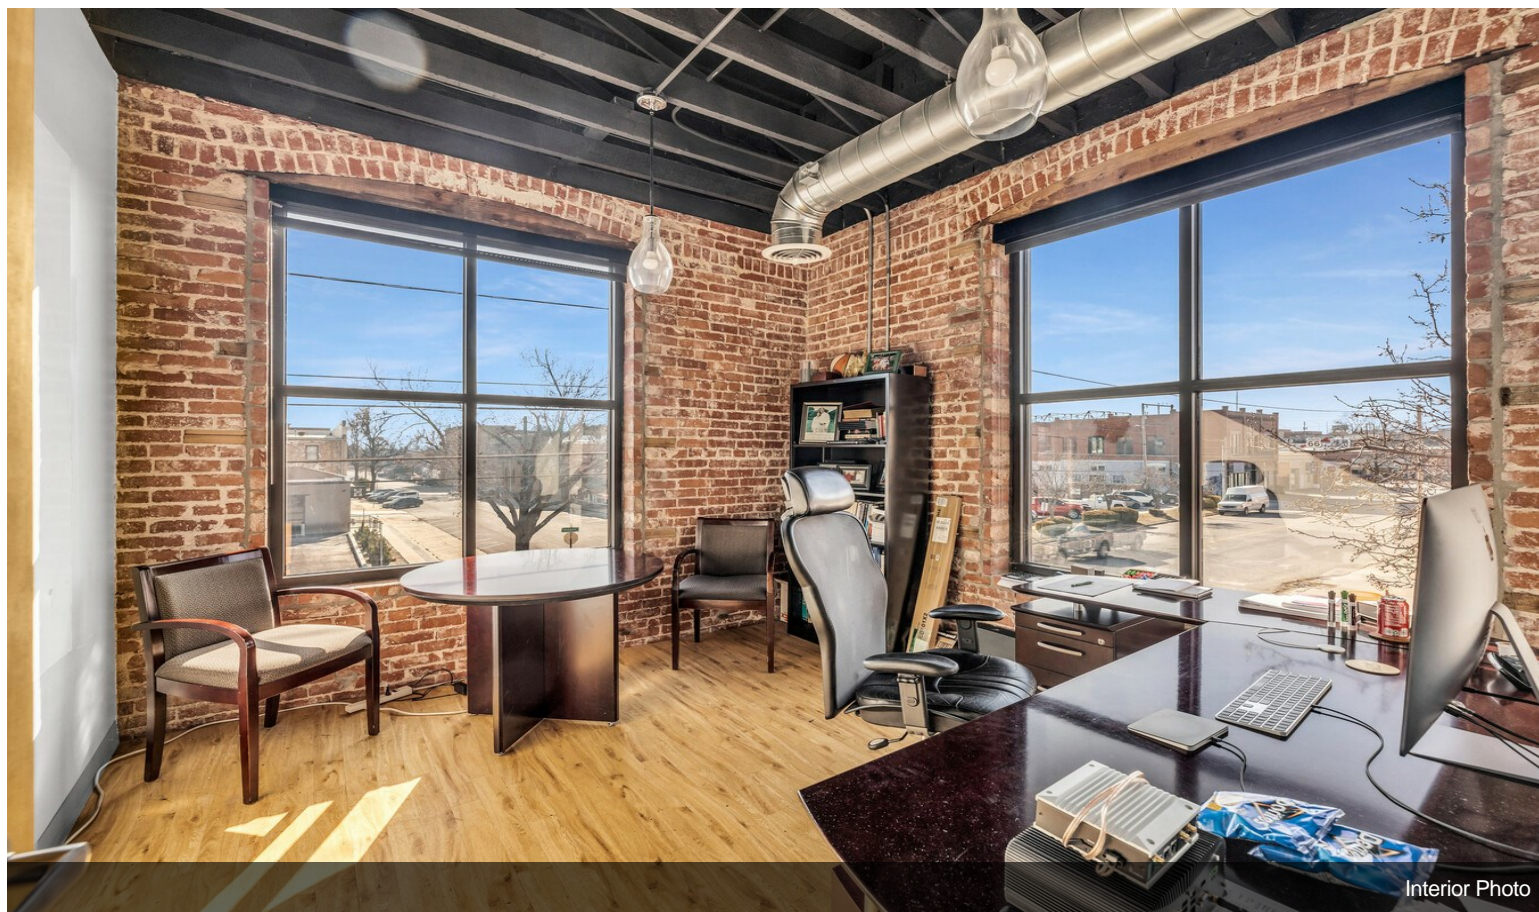

\$795,000

Turnkey office space for sale in Downtown Sapulpa. Originally constructed in 1905, this building has been completely remodeled and updated with new roof, windows, HVAC, electrical, plumbing, and CAT6 in 2017. SEQTEK is open to moving out or staying through current lease.

- 11 Offices
- 1 Large Conference Room
- 2 Bathrooms
- 2 Kitchen Areas
- 1 Records Room
- 2 Wiring Closets.....

- Central Business District
- Completely Updated/Turnkey
- Walkability

For more information visit:

Interior Photo

Property Photos

Interior Photo

Interior Photo

Property Photos

Property Photos

Interior Photo

Interior Photo

Property Photos

Interior Photo

Interior Photo

Property Photos

Interior Photo

Interior Photo

Property Photos

Interior Photo