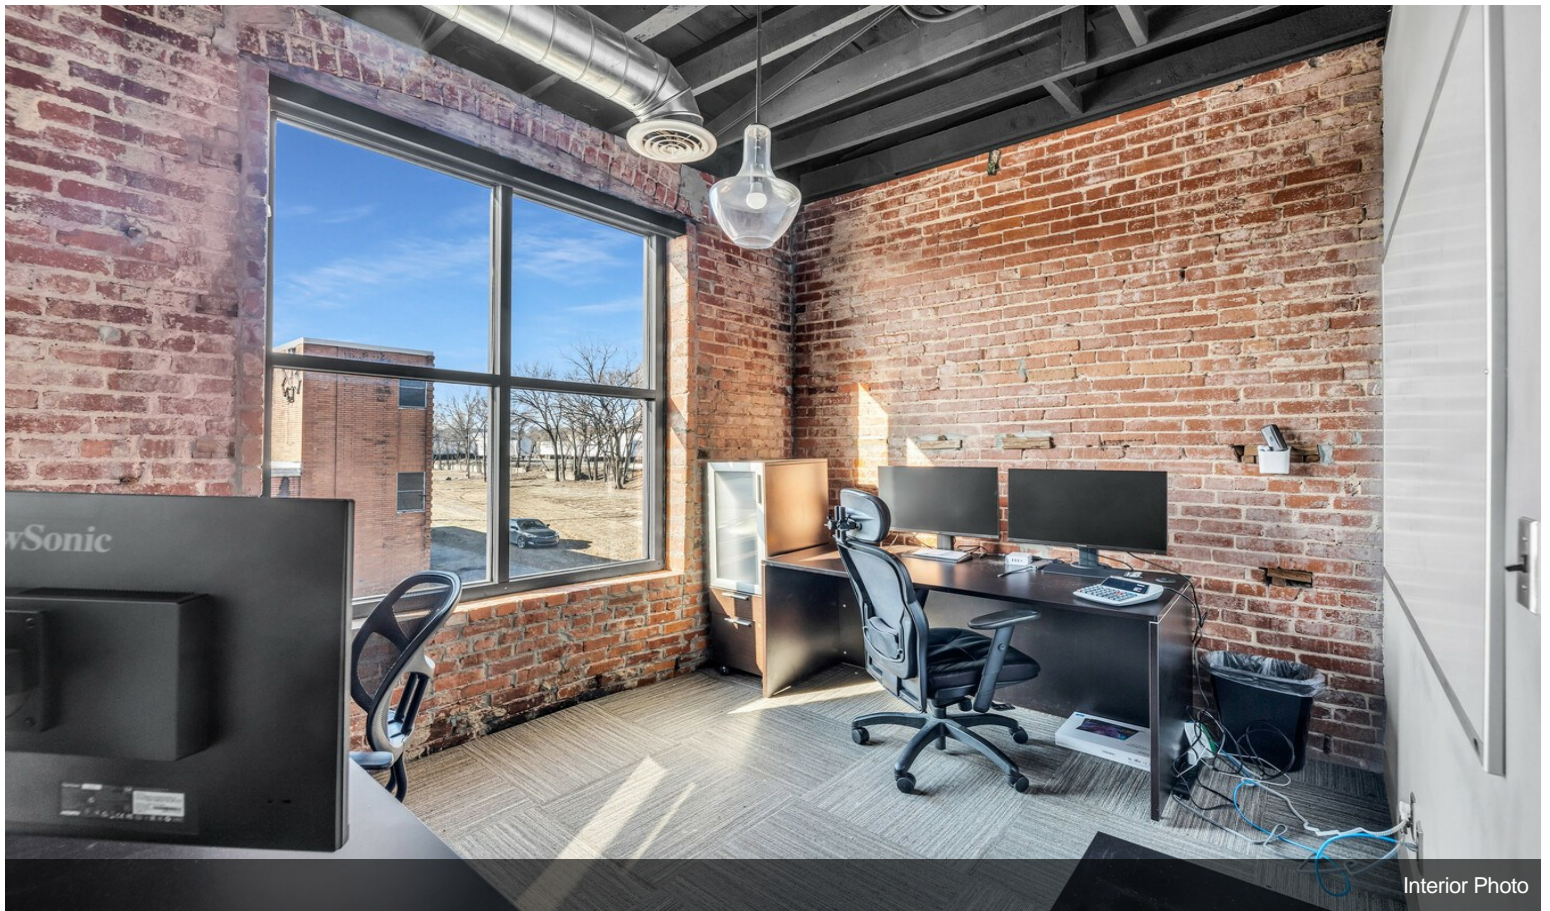

\$795,000

Turnkey office space for sale in Downtown Sapulpa. Originally constructed in 1905, this building has been completely remodeled and updated with new roof, windows, HVAC, electrical, plumbing, and CAT6 in 2017. SEQTEK is open to moving out or staying through current lease.

- 11 Offices
- 1 Large Conference Room
- 2 Bathrooms
- 2 Kitchen Areas
- 1 Records Room
- 2 Wiring Closets.....

- Central Business District
- Completely Updated/Turnkey
- Walkability

For more information visit:

Property Photos

Interior Photo

Interior Photo

Property Photos

Interior Photo

Interior Photo

Property Photos

Interior Photo

Interior Photo

Property Photos

Interior Photo

Interior Photo

Property Photos

Interior Photo

Interior Photo

Property Photos