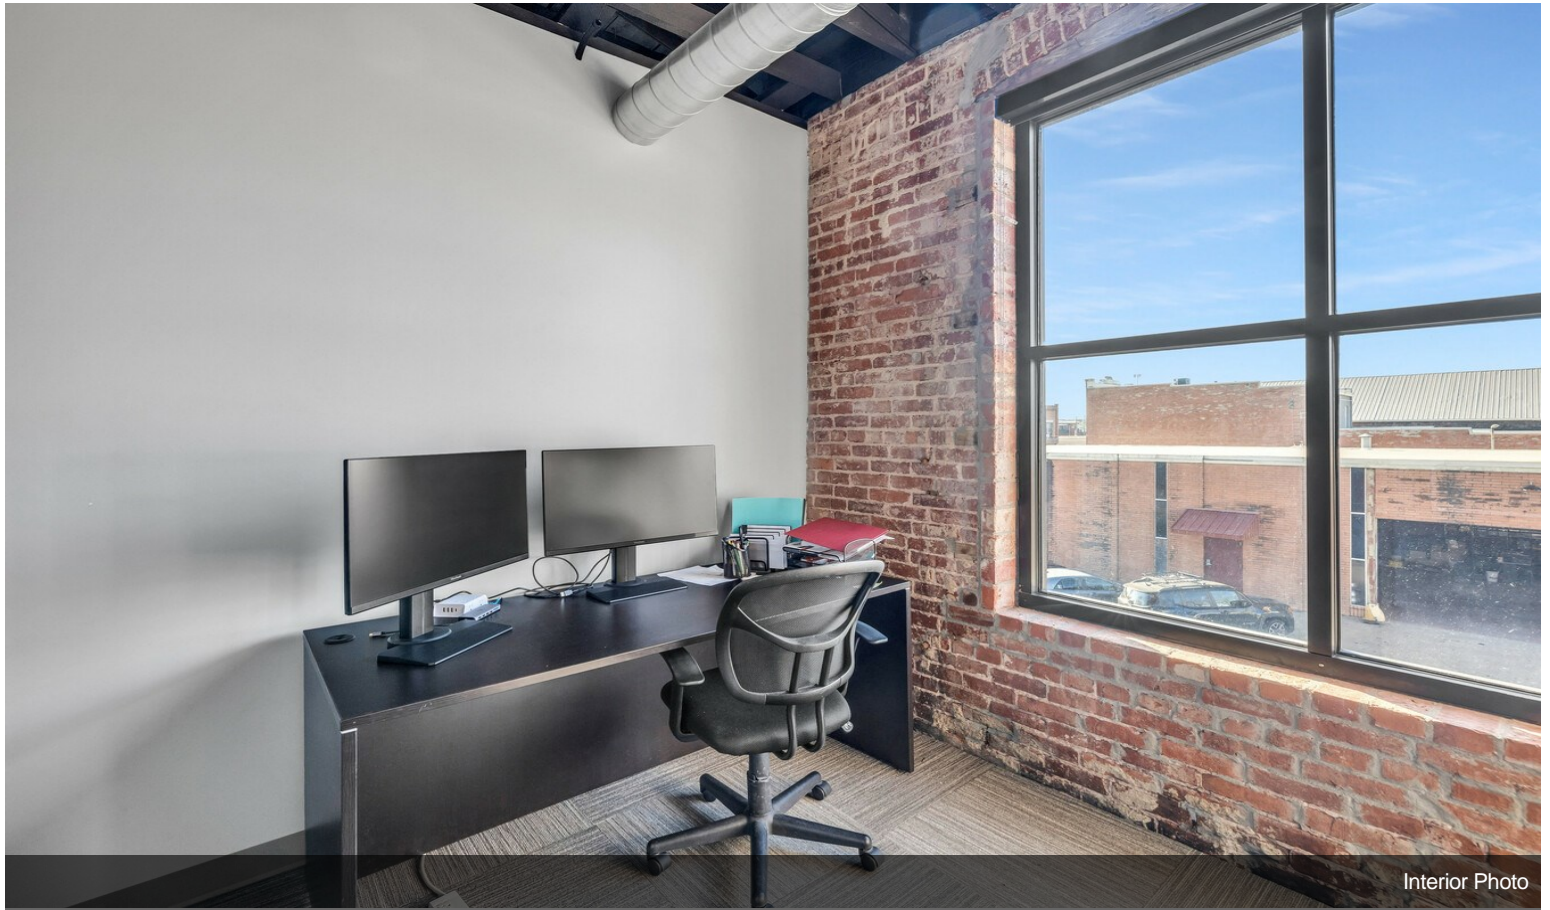

\$795,000

Turnkey office space for sale in Downtown Sapulpa. Originally constructed in 1905, this building has been completely remodeled and updated with new roof, windows, HVAC, electrical, plumbing, and CAT6 in 2017. SEQTEK is open to moving out or staying through current lease.

- 11 Offices
- 1 Large Conference Room
- 2 Bathrooms
- 2 Kitchen Areas
- 1 Records Room
- 2 Wiring Closets.....

- Central Business District
- Completely Updated/Turnkey
- Walkability

For more information visit:

Interior Photo

Property Photos

Interior Photo

Interior Photo

Property Photos

Interior Photo

Interior Photo

Property Photos

Interior Photo

Interior Photo

Property Photos

Interior Photo

Interior Photo

Property Photos

Property Photos

Property Photos