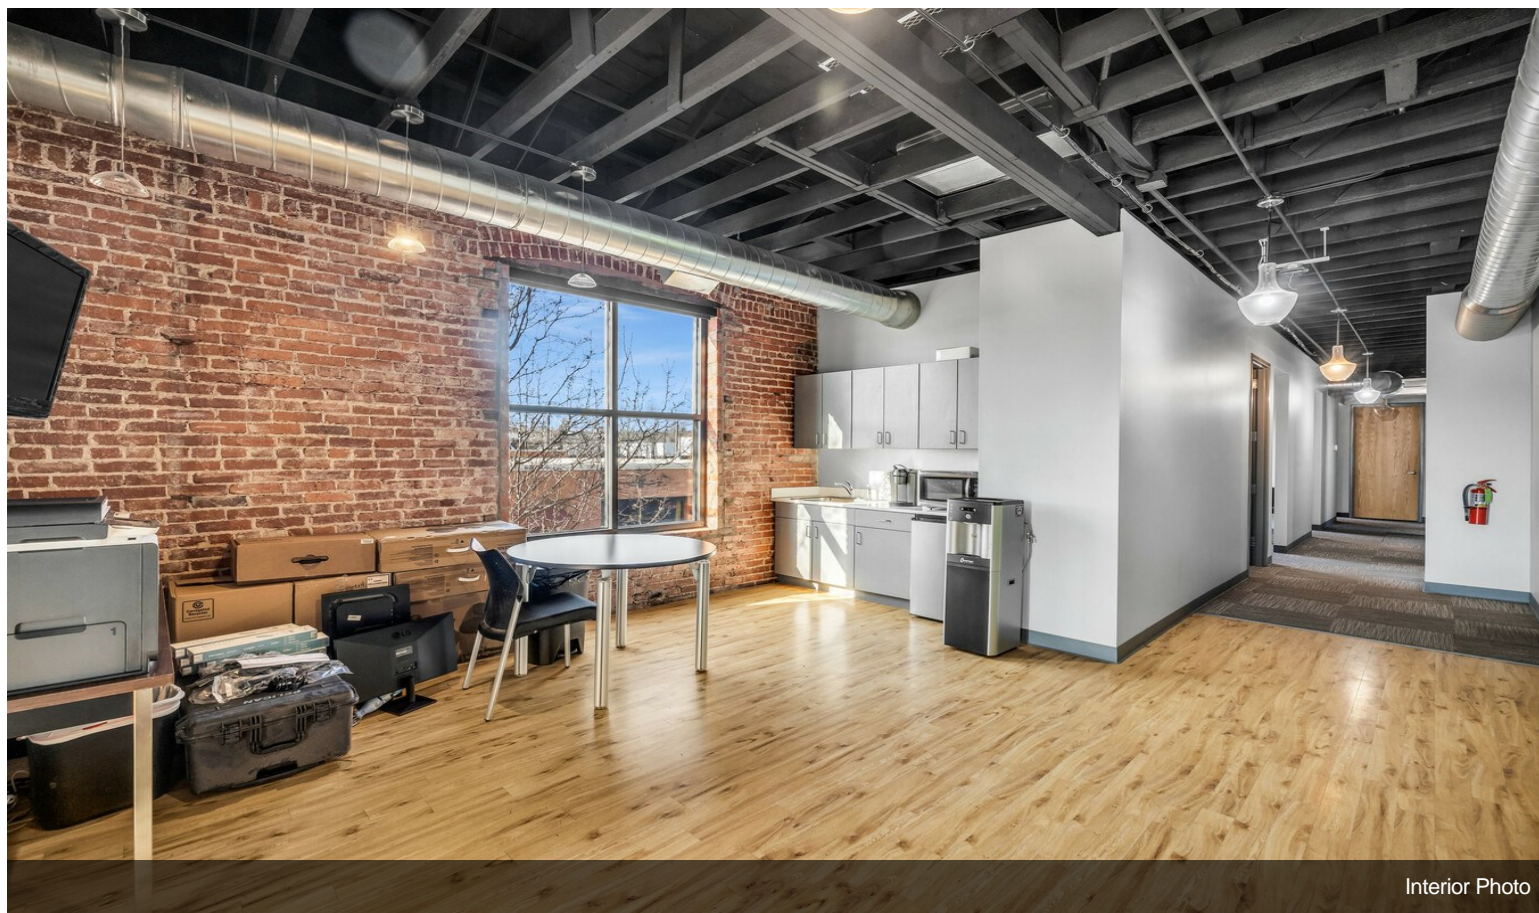

\$795,000

Turnkey office space for sale in Downtown Sapulpa. Originally constructed in 1905, this building has been completely remodeled and updated with new roof, windows, HVAC, electrical, plumbing, and CAT6 in 2017. SEQTEK is open to moving out or staying through current lease.

- 11 Offices
- 1 Large Conference Room
- 2 Bathrooms
- 2 Kitchen Areas
- 1 Records Room
- 2 Wiring Closets.....

- Central Business District
- Completely Updated/Turnkey
- Walkability

For more information visit:

Interior Photo

Property Photos

Interior Photo

Interior Photo

Property Photos

Property Photos

Interior Photo

Interior Photo

Property Photos

Interior Photo

Interior Photo

Property Photos

Interior Photo

Interior Photo

Property Photos

Interior Photo