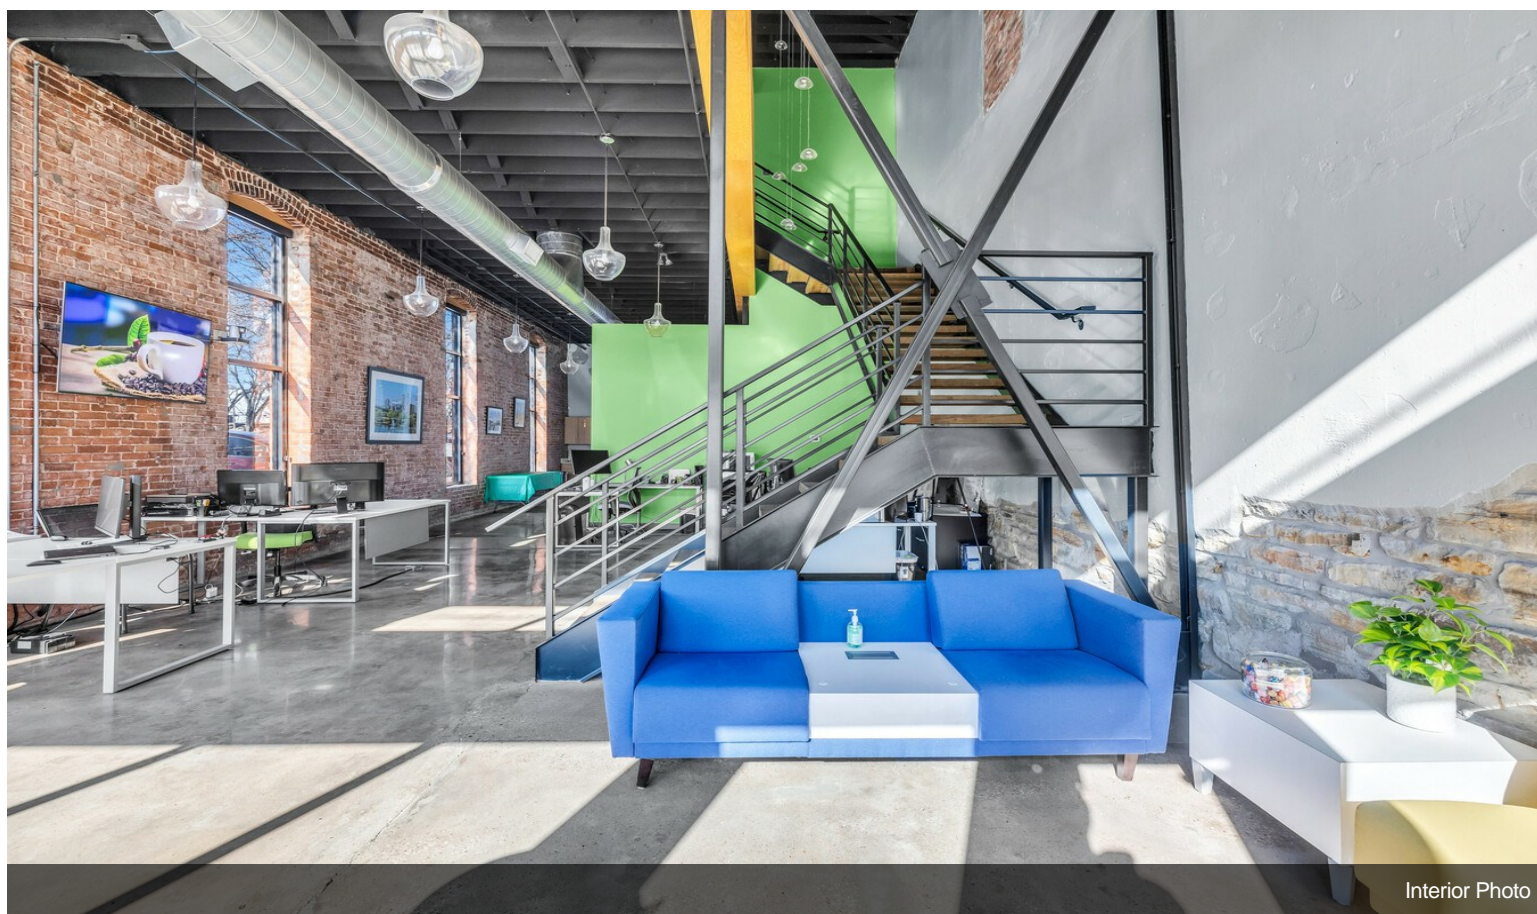

\$795,000

Turnkey office space for sale in Downtown Sapulpa. Originally constructed in 1905, this building has been completely remodeled and updated with new roof, windows, HVAC, electrical, plumbing, and CAT6 in 2017. SEQTEK is open to moving out or staying through current lease.

- 11 Offices
- 1 Large Conference Room
- 2 Bathrooms
- 2 Kitchen Areas
- 1 Records Room
- 2 Wiring Closets.....

- Central Business District
- Completely Updated/Turnkey
- Walkability

For more information visit:

Interior Photo

Property Photos

Interior Photo

Interior Photo

Property Photos

Interior Photo

Interior Photo

Property Photos