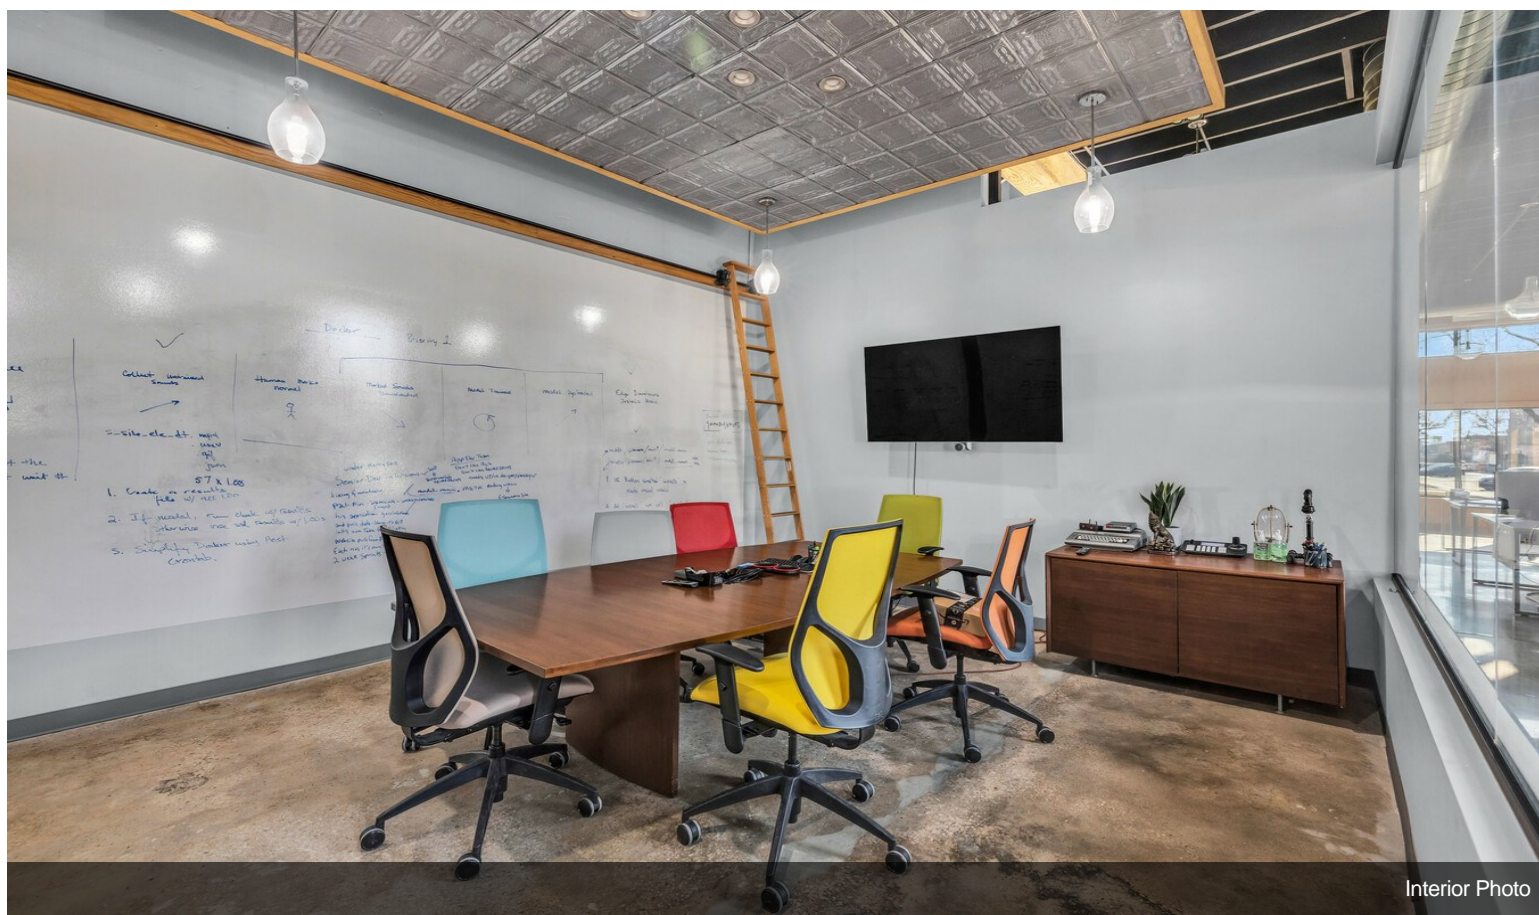

\$795,000

Turnkey office space for sale in Downtown Sapulpa. Originally constructed in 1905, this building has been completely remodeled and updated with new roof, windows, HVAC, electrical, plumbing, and CAT6 in 2017. SEQTEK is open to moving out or staying through current lease.

- 11 Offices
- 1 Large Conference Room
- 2 Bathrooms
- 2 Kitchen Areas
- 1 Records Room
- 2 Wiring Closets.....

- Central Business District
- Completely Updated/Turnkey
- Walkability

For more information visit:

Interior Photo

Property Photos

Interior Photo

Interior Photo

Property Photos

Interior Photo

Interior Photo

Property Photos