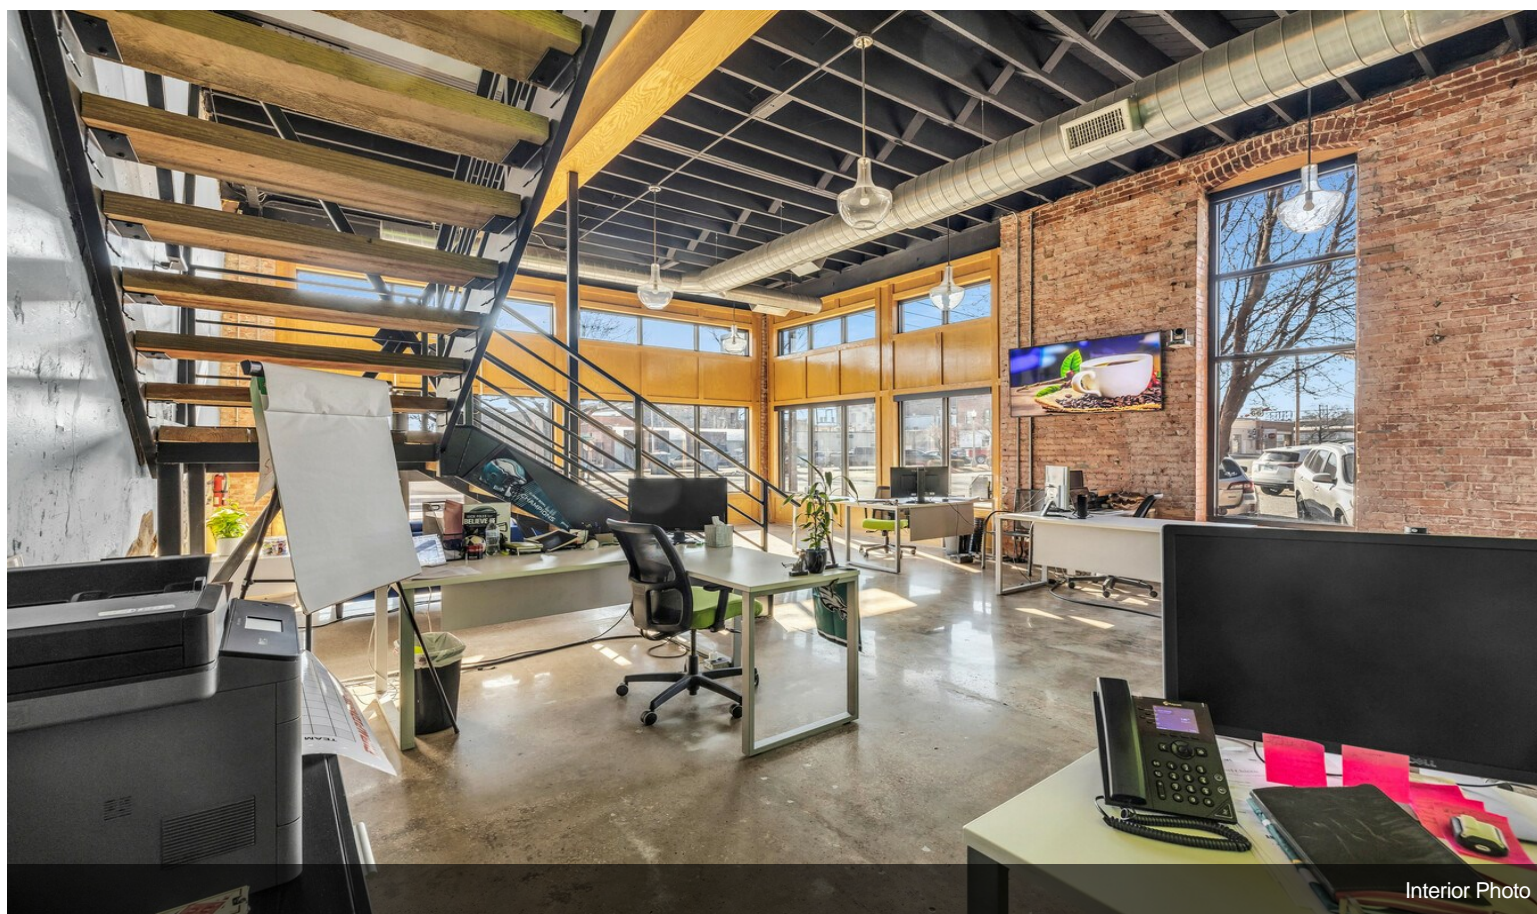

\$795,000

Turnkey office space for sale in Downtown Sapulpa. Originally constructed in 1905, this building has been completely remodeled and updated with new roof, windows, HVAC, electrical, plumbing, and CAT6 in 2017. SEQTEK is open to moving out or staying through current lease.

- 11 Offices
- 1 Large Conference Room
- 2 Bathrooms
- 2 Kitchen Areas
- 1 Records Room
- 2 Wiring Closets.....

- Central Business District
- Completely Updated/Turnkey
- Walkability

For more information visit:

Interior Photo

Property Photos

Interior Photo

Interior Photo

Property Photos

Interior Photo

Interior Photo

Property Photos