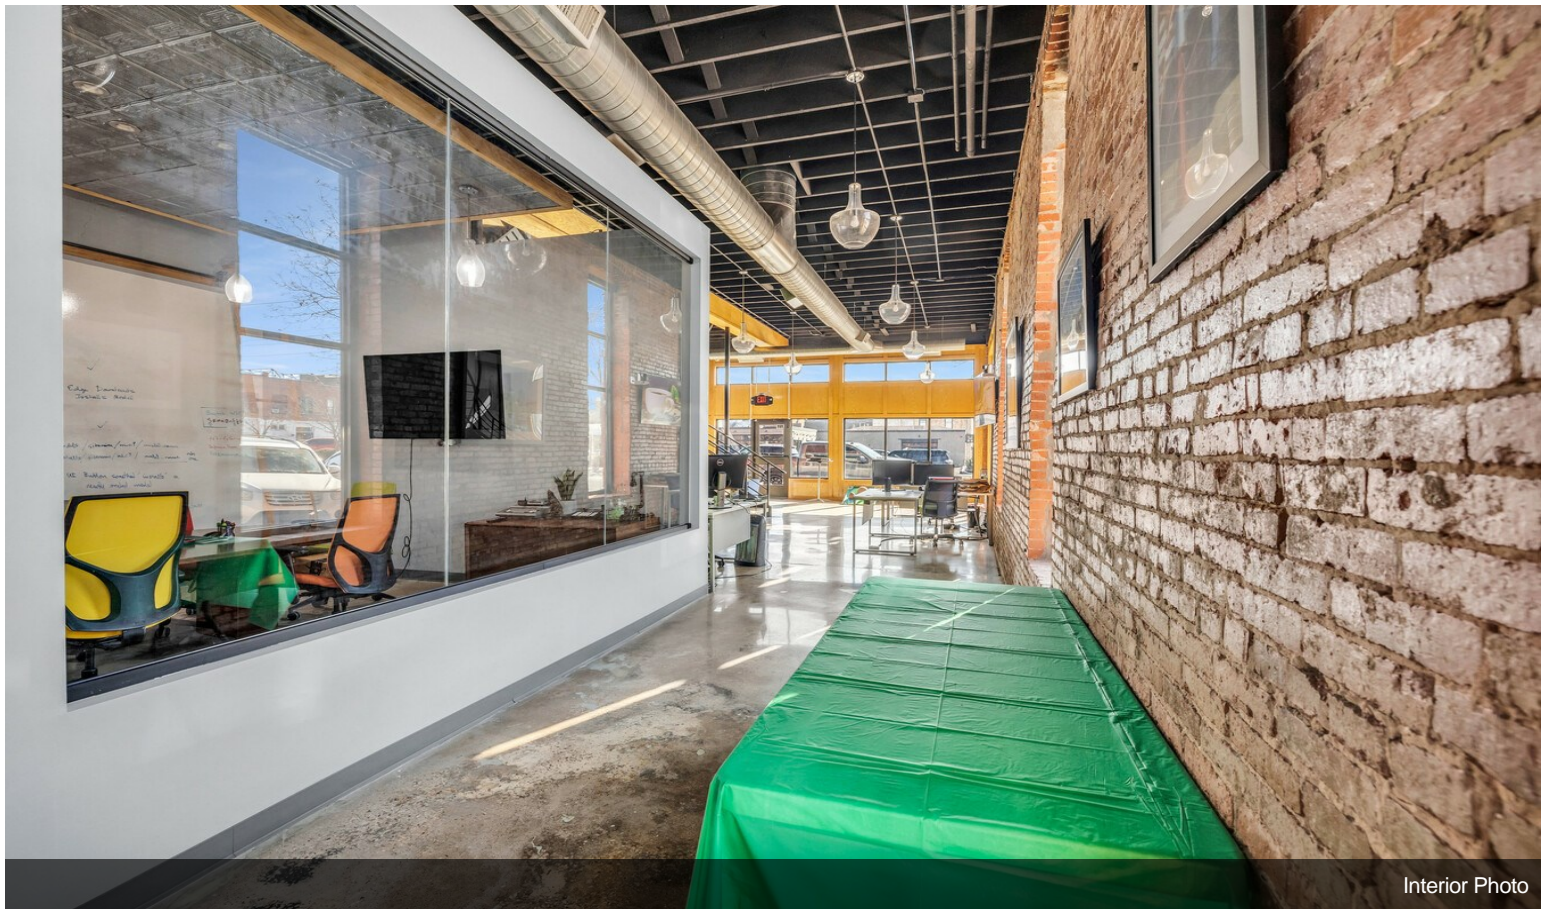

\$795,000

Turnkey office space for sale in Downtown Sapulpa. Originally constructed in 1905, this building has been completely remodeled and updated with new roof, windows, HVAC, electrical, plumbing, and CAT6 in 2017. SEQTEK is open to moving out or staying through current lease.

- 11 Offices
- 1 Large Conference Room
- 2 Bathrooms
- 2 Kitchen Areas
- 1 Records Room
- 2 Wiring Closets.....

- Central Business District
- Completely Updated/Turnkey
- Walkability

For more information visit:

Interior Photo

Property Photos

Interior Photo

Interior Photo

Property Photos

Interior Photo

Interior Photo

Property Photos

Interior Photo

Property Photos

Interior Photo

Interior Photo

Property Photos

Property Photos

Interior Photo

Interior Photo