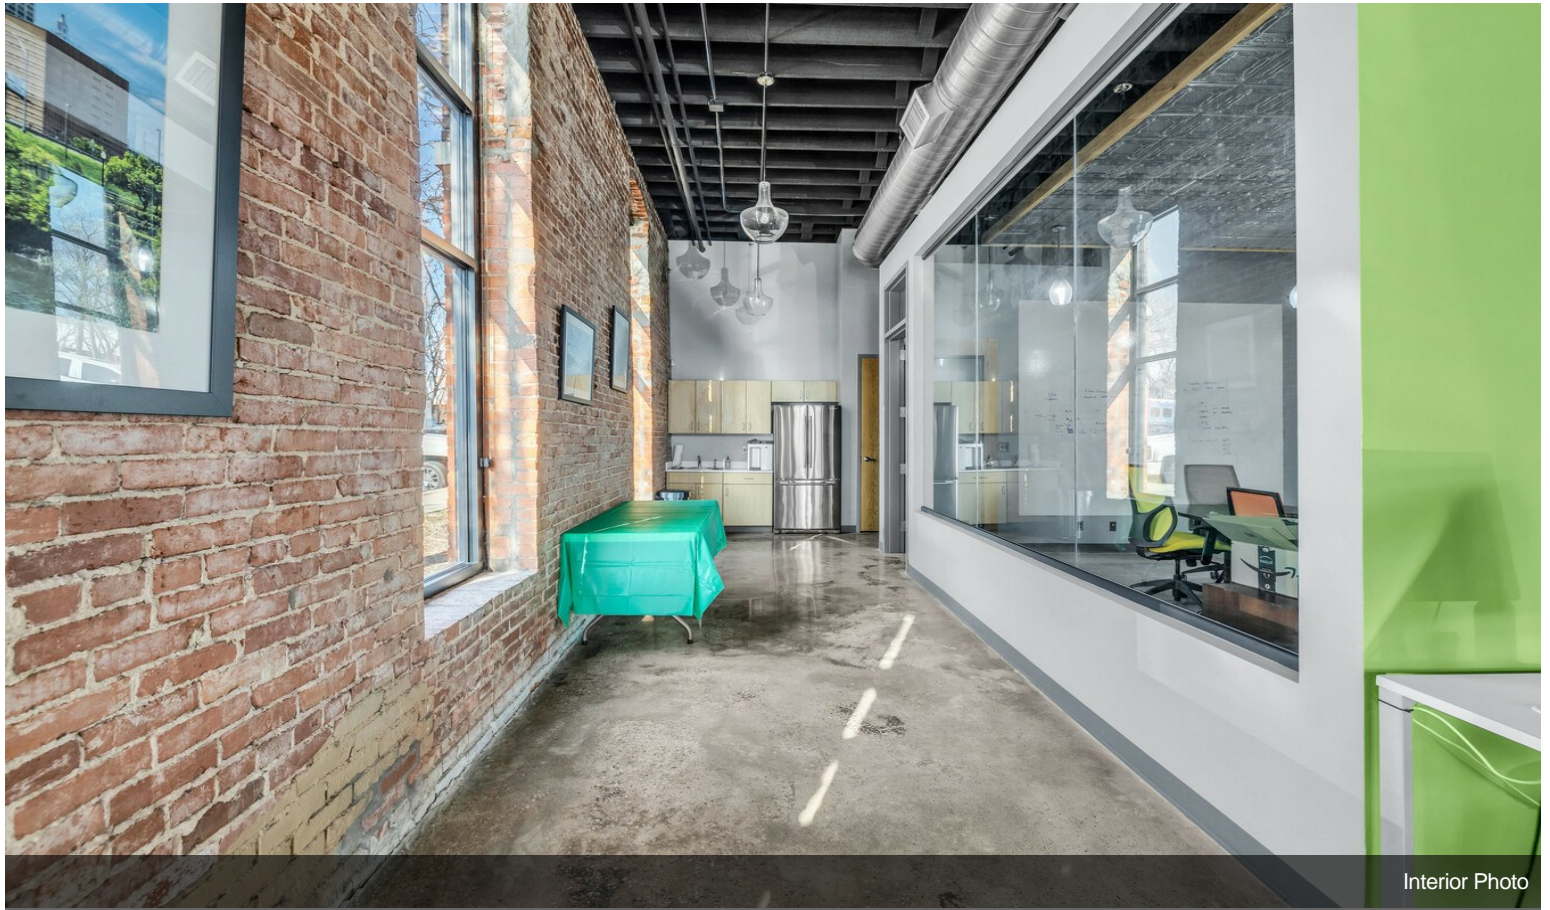

\$795,000

Turnkey office space for sale in Downtown Sapulpa. Originally constructed in 1905, this building has been completely remodeled and updated with new roof, windows, HVAC, electrical, plumbing, and CAT6 in 2017. SEQTEK is open to moving out or staying through current lease.

- 11 Offices
- 1 Large Conference Room
- 2 Bathrooms
- 2 Kitchen Areas
- 1 Records Room
- 2 Wiring Closets.....

- Central Business District
- Completely Updated/Turnkey
- Walkability

For more information visit:

Interior Photo

Property Photos

Interior Photo

Interior Photo

Property Photos

Interior Photo

Interior Photo

Property Photos

Interior Photo

Property Photos

Interior Photo

Interior Photo

Property Photos

Property Photos

Interior Photo

Interior Photo