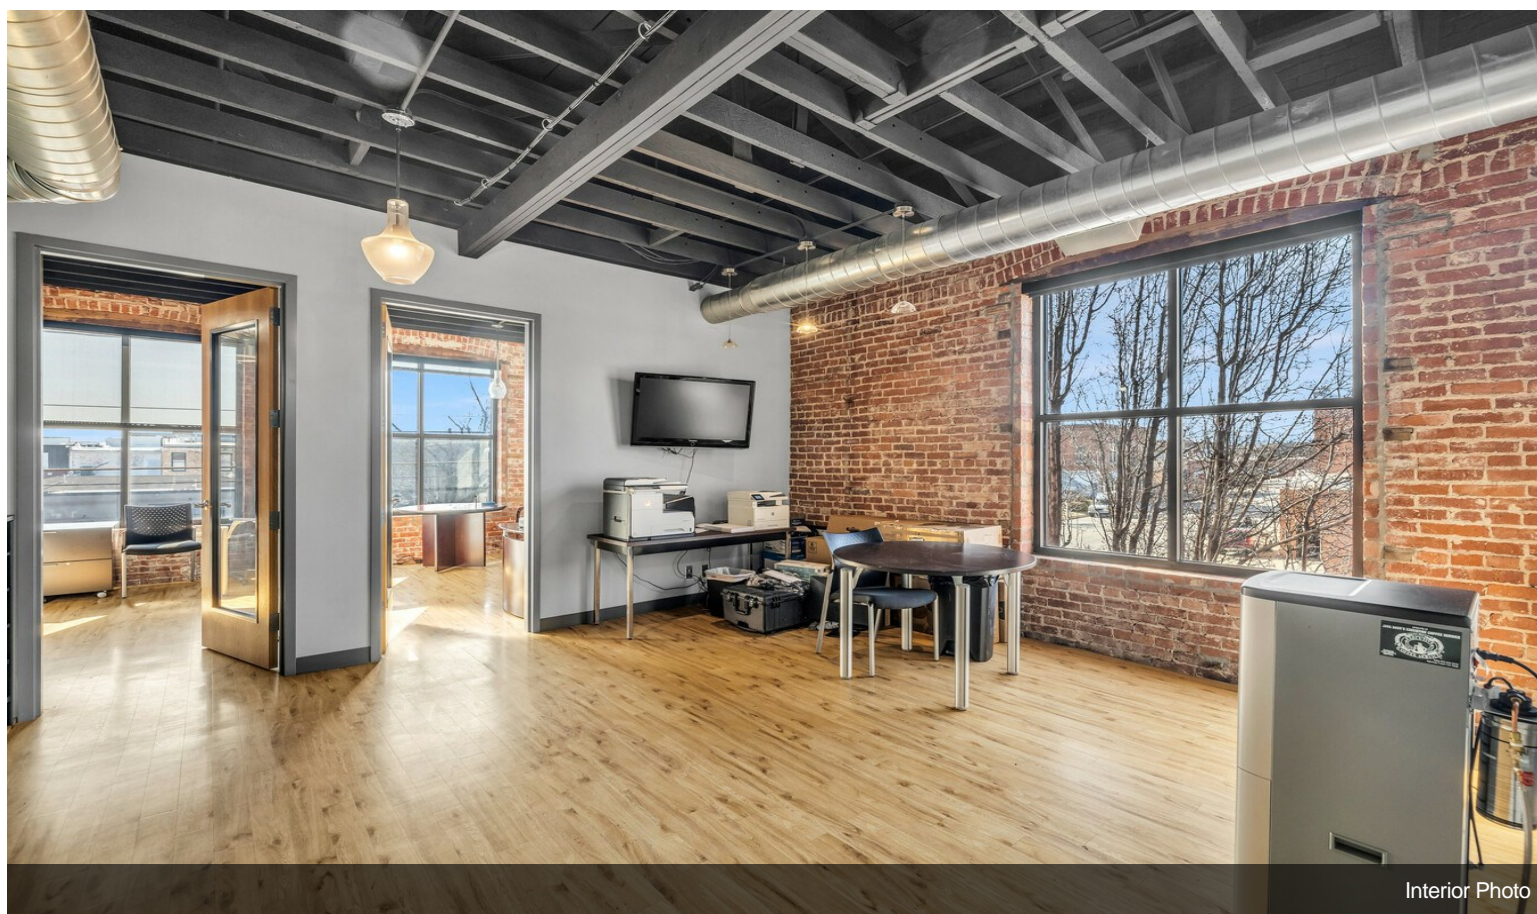

\$795,000

Turnkey office space for sale in Downtown Sapulpa. Originally constructed in 1905, this building has been completely remodeled and updated with new roof, windows, HVAC, electrical, plumbing, and CAT6 in 2017. SEQTEK is open to moving out or staying through current lease.

- 11 Offices
- 1 Large Conference Room
- 2 Bathrooms
- 2 Kitchen Areas
- 1 Records Room
- 2 Wiring Closets.....

- Central Business District
- Completely Updated/Turnkey
- Walkability

For more information visit:

Interior Photo

Property Photos

Interior Photo

Interior Photo

Property Photos

Property Photos

Interior Photo

Interior Photo

Property Photos

Interior Photo

Interior Photo

Property Photos

Interior Photo

Interior Photo

Property Photos

Interior Photo