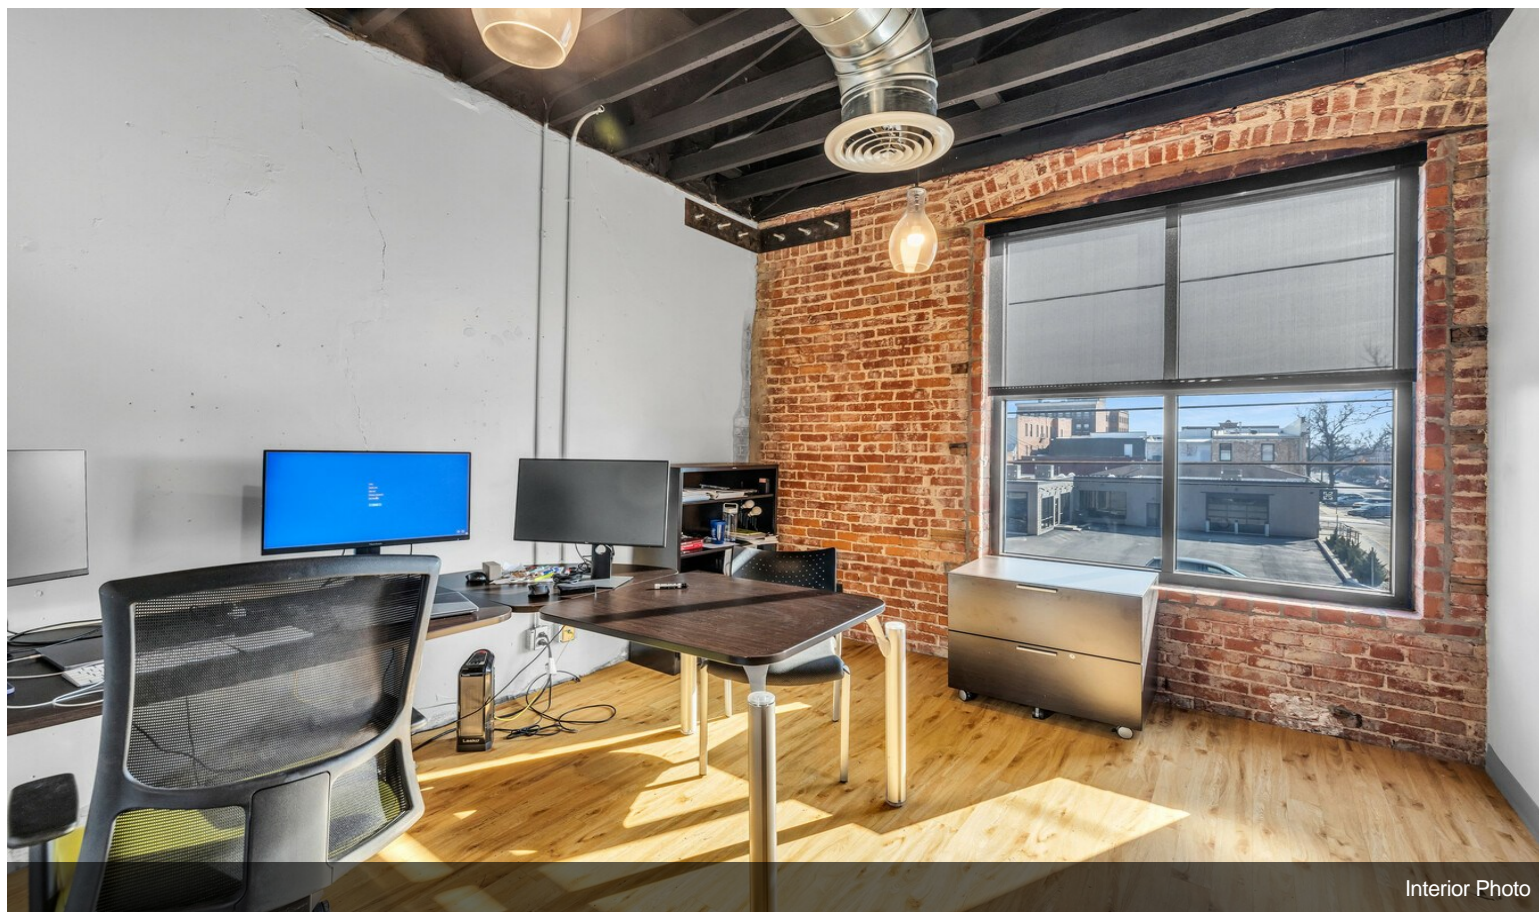

\$795,000

Turnkey office space for sale in Downtown Sapulpa. Originally constructed in 1905, this building has been completely remodeled and updated with new roof, windows, HVAC, electrical, plumbing, and CAT6 in 2017. SEQTEK is open to moving out or staying through current lease.

- 11 Offices
- 1 Large Conference Room
- 2 Bathrooms
- 2 Kitchen Areas
- 1 Records Room
- 2 Wiring Closets.....

- Central Business District
- Completely Updated/Turnkey
- Walkability

For more information visit:

Interior Photo

Property Photos

Interior Photo

Interior Photo

Property Photos

Property Photos

Interior Photo

Interior Photo

Property Photos

Interior Photo

Interior Photo

Property Photos

Interior Photo

Interior Photo

Property Photos

Interior Photo