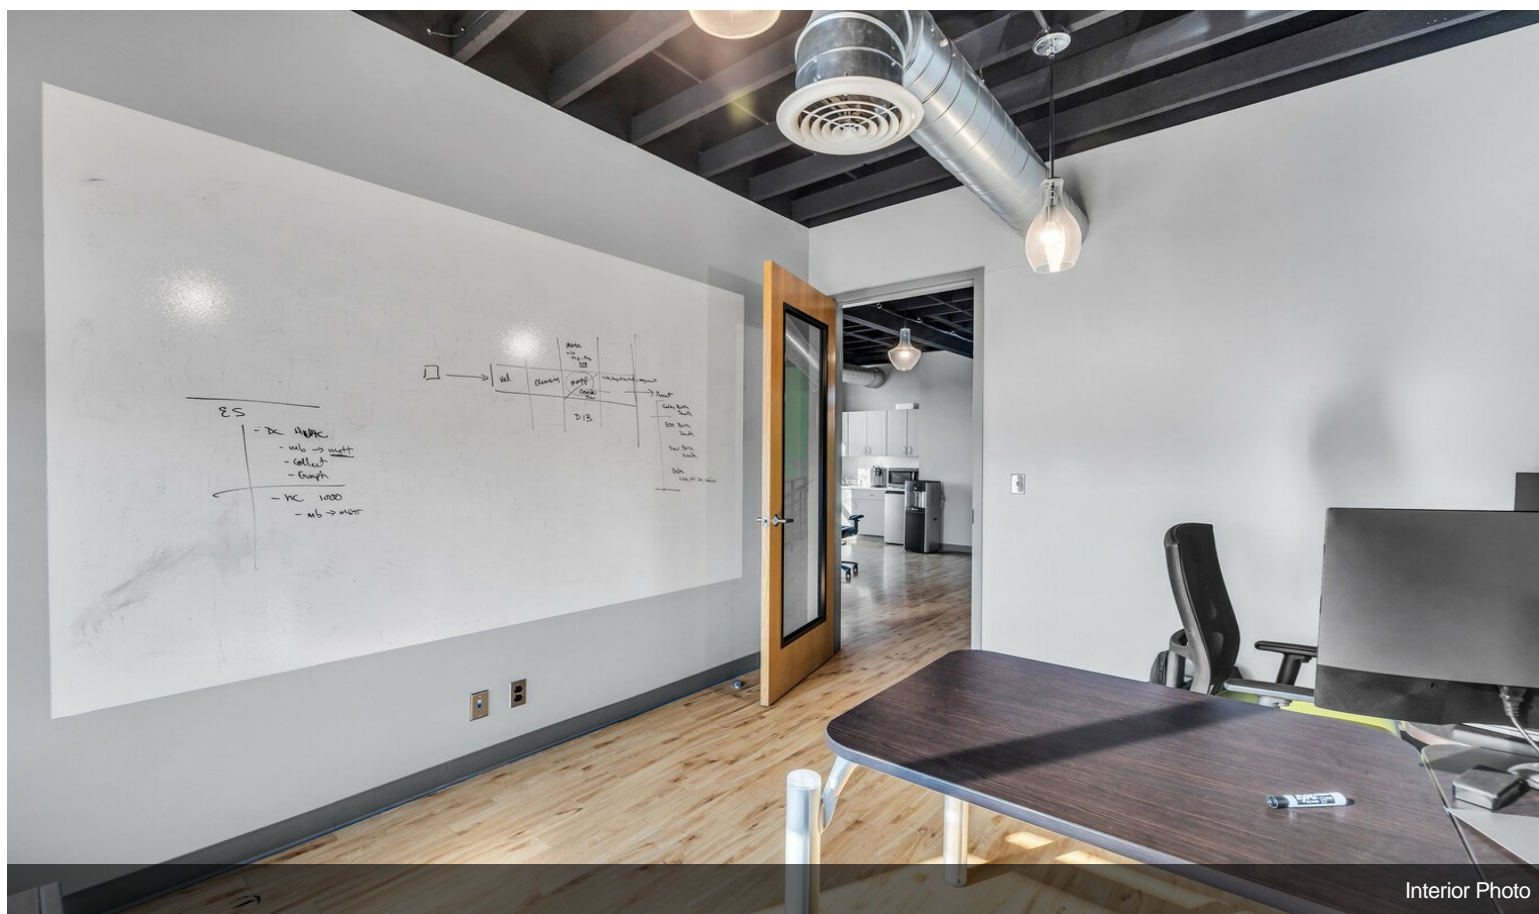

\$795,000

Turnkey office space for sale in Downtown Sapulpa. Originally constructed in 1905, this building has been completely remodeled and updated with new roof, windows, HVAC, electrical, plumbing, and CAT6 in 2017. SEQTEK is open to moving out or staying through current lease.

- 11 Offices
- 1 Large Conference Room
- 2 Bathrooms
- 2 Kitchen Areas
- 1 Records Room
- 2 Wiring Closets.....

- Central Business District
- Completely Updated/Turnkey
- Walkability

For more information visit:

Property Photos

Interior Photo

Interior Photo

Property Photos

Interior Photo

Interior Photo

Property Photos

Interior Photo

Interior Photo

Property Photos

Interior Photo

Interior Photo

Property Photos

Interior Photo

Interior Photo

Property Photos