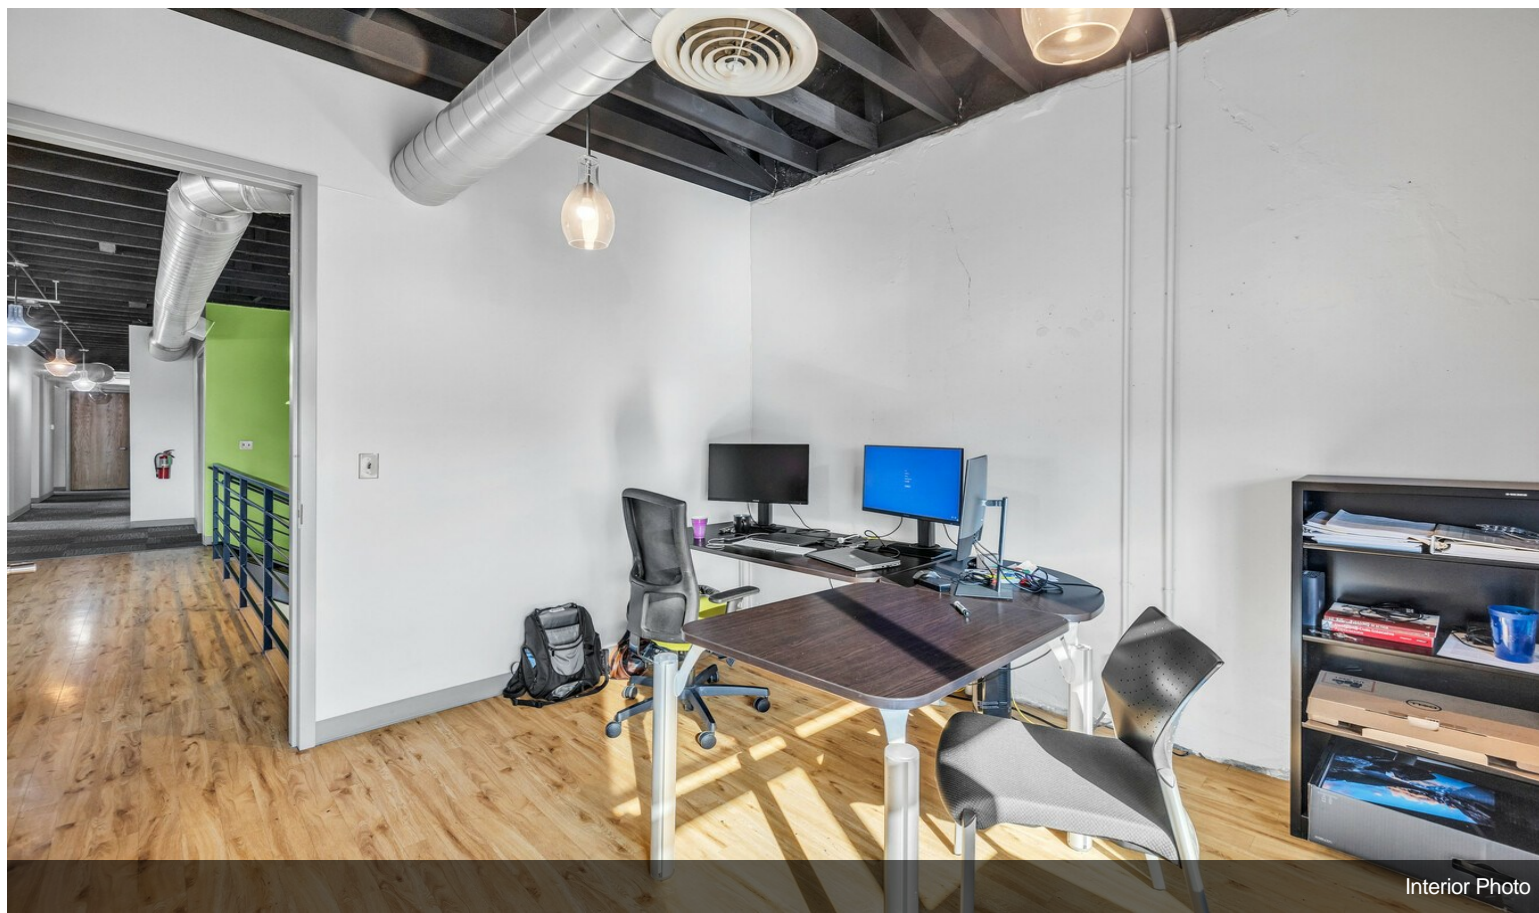

\$795,000

Turnkey office space for sale in Downtown Sapulpa. Originally constructed in 1905, this building has been completely remodeled and updated with new roof, windows, HVAC, electrical, plumbing, and CAT6 in 2017. SEQTEK is open to moving out or staying through current lease.

- 11 Offices
- 1 Large Conference Room
- 2 Bathrooms
- 2 Kitchen Areas
- 1 Records Room
- 2 Wiring Closets.....

- Central Business District
- Completely Updated/Turnkey
- Walkability

For more information visit:

Property Photos

Interior Photo

Interior Photo

Property Photos

Interior Photo

Interior Photo

Property Photos

Interior Photo

Interior Photo

Property Photos

Interior Photo

Interior Photo

Property Photos

Interior Photo

Interior Photo

Property Photos