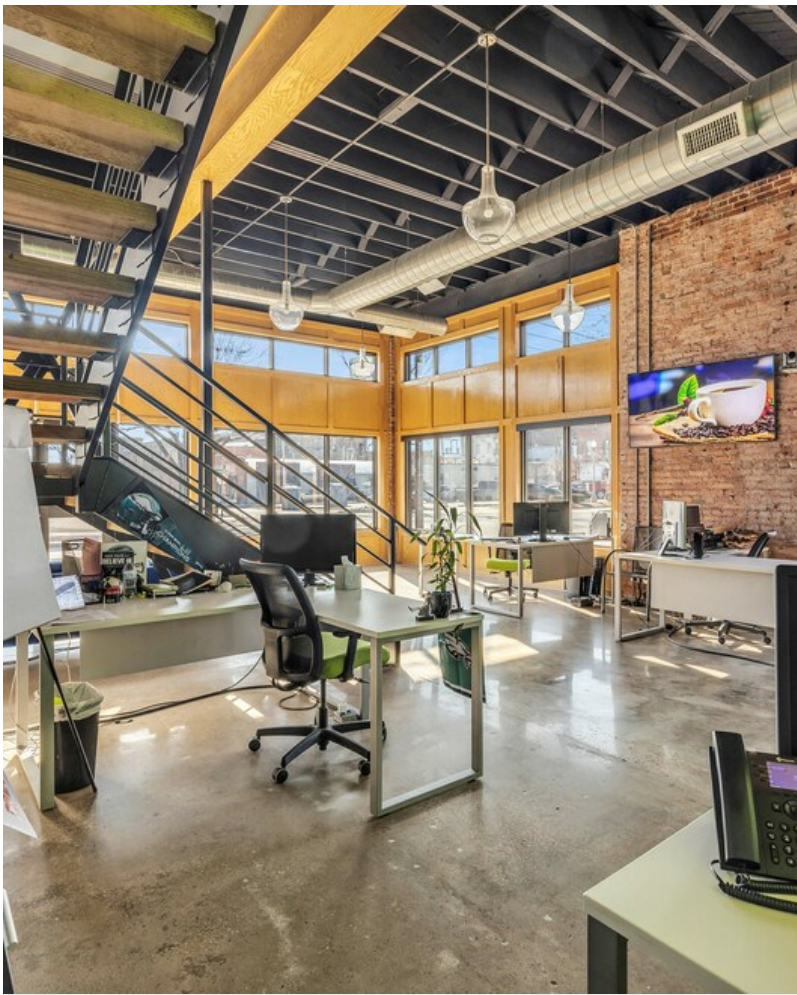

201 E Hobson Ave

$795,000

Turnkey office space for sale in Downtown Sapulpa. Originally constructed in 1905, this building has been completely remodeled and updated with new roof, windows, HVAC, electrical, plumbing, and CAT6 in 2017. SEQTEK is open to moving out or staying through current lease.

- 11 Offices
- 1 Large Conference Room
- 2 Bathrooms
- 2 Kitchen Areas
- 1 Records Room
- 2 Wiring Closets.....

- Central Business District
- Completely Updated/Turnkey
- Walkability

For more information visit:

<https://www.loopnet.com/Listing/201-E-Hobson-Ave-Sapulpa-OK/27596246/>