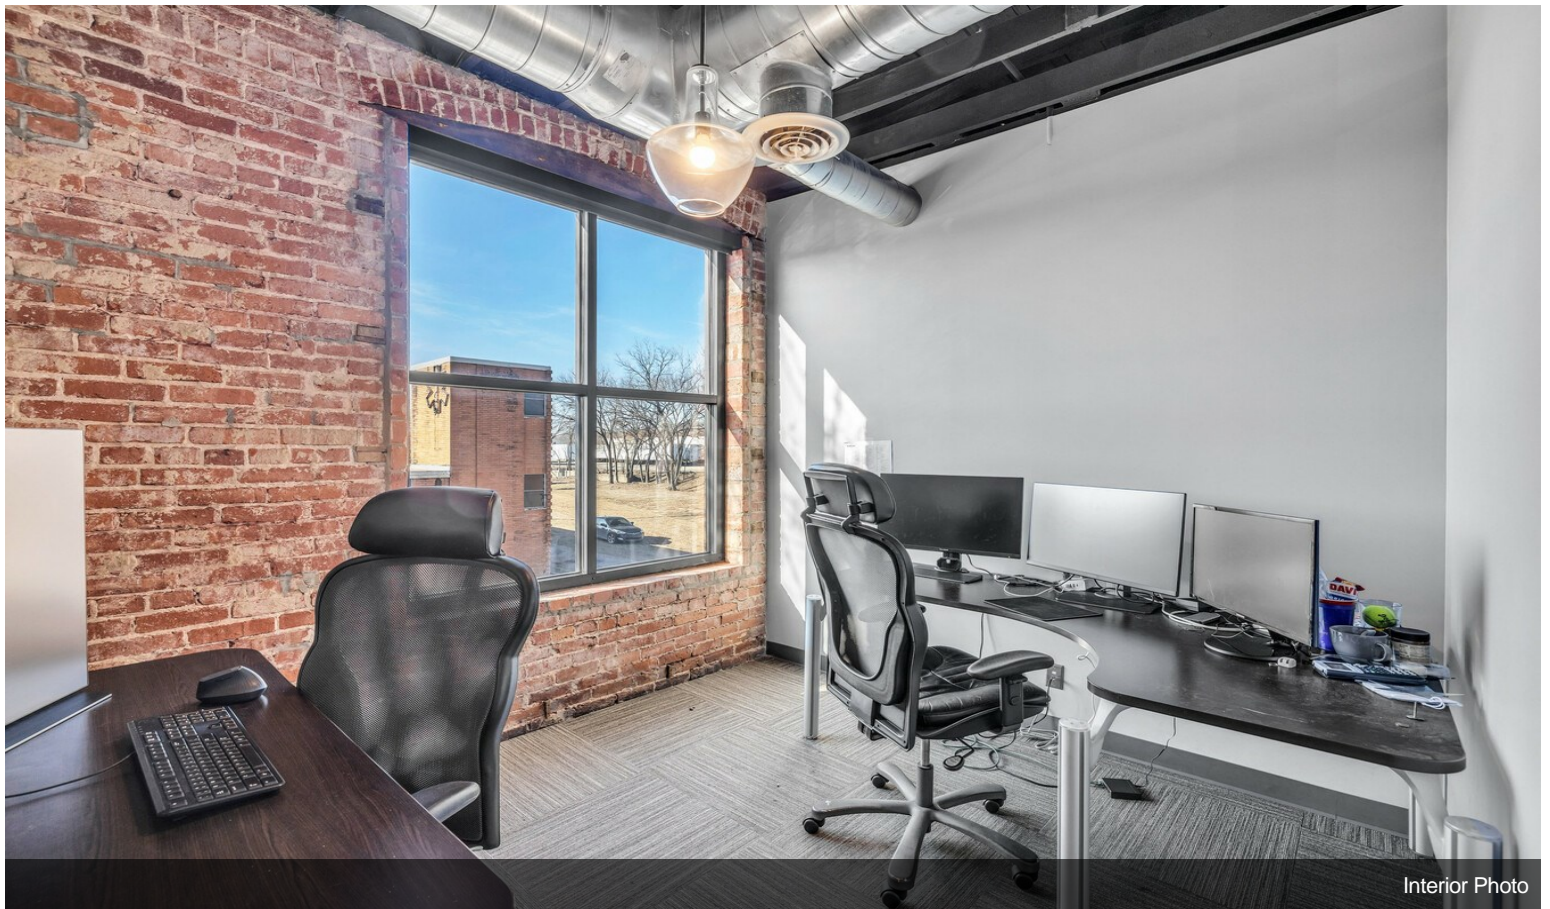

\$795,000

Turnkey office space for sale in Downtown Sapulpa. Originally constructed in 1905, this building has been completely remodeled and updated with new roof, windows, HVAC, electrical, plumbing, and CAT6 in 2017. SEQTEK is open to moving out or staying through current lease.

- 11 Offices
- 1 Large Conference Room
- 2 Bathrooms
- 2 Kitchen Areas
- 1 Records Room
- 2 Wiring Closets.....

- Central Business District
- Completely Updated/Turnkey
- Walkability

For more information visit:

Property Photos

Interior Photo

Interior Photo

Property Photos

Interior Photo

Interior Photo

Property Photos

Interior Photo

Interior Photo

Property Photos

Interior Photo

Interior Photo

Property Photos

Interior Photo

Interior Photo

Property Photos