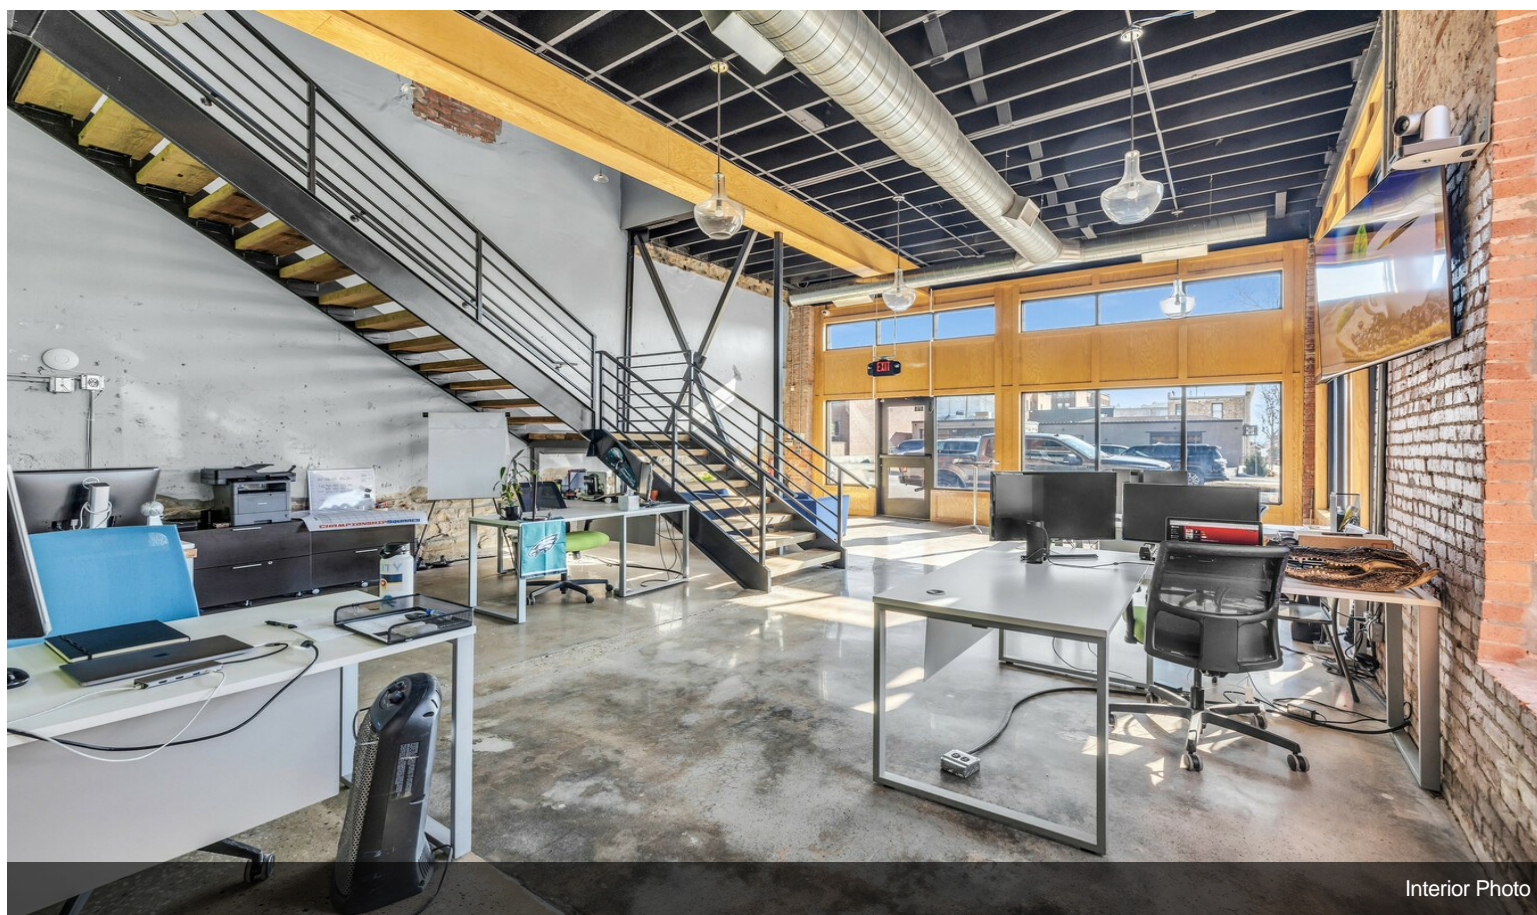

\$795,000

Turnkey office space for sale in Downtown Sapulpa. Originally constructed in 1905, this building has been completely remodeled and updated with new roof, windows, HVAC, electrical, plumbing, and CAT6 in 2017. SEQTEK is open to moving out or staying through current lease.

- 11 Offices
- 1 Large Conference Room
- 2 Bathrooms
- 2 Kitchen Areas
- 1 Records Room
- 2 Wiring Closets.....

- Central Business District
- Completely Updated/Turnkey
- Walkability

For more information visit:

Interior Photo

Property Photos

Interior Photo

Interior Photo

Property Photos

Interior Photo

Interior Photo

Property Photos