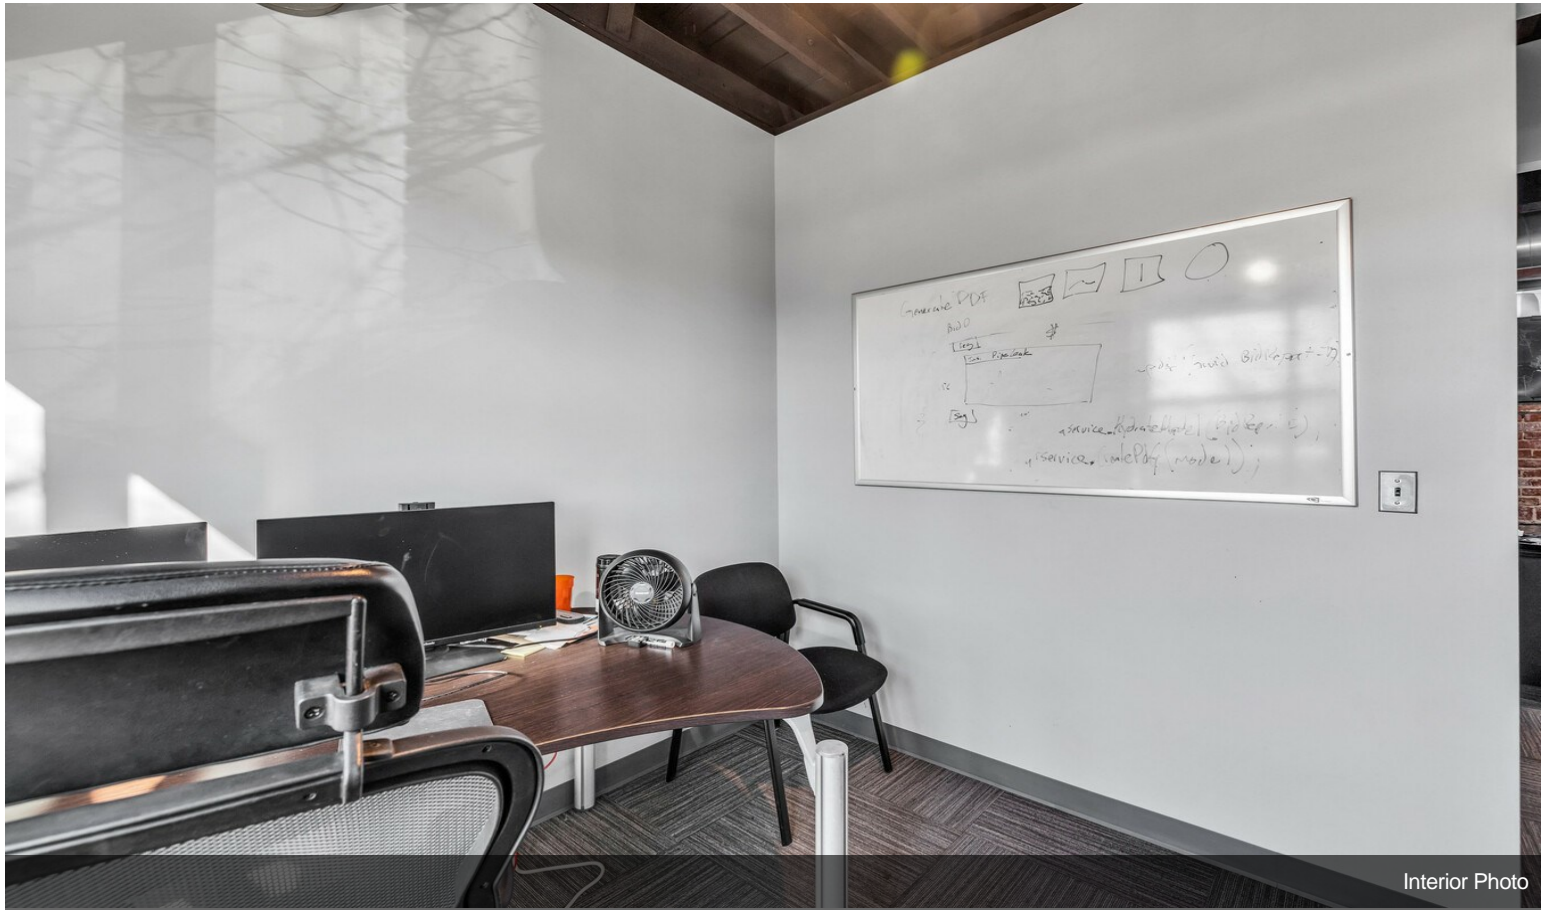

\$795,000

Turnkey office space for sale in Downtown Sapulpa. Originally constructed in 1905, this building has been completely remodeled and updated with new roof, windows, HVAC, electrical, plumbing, and CAT6 in 2017. SEQTEK is open to moving out or staying through current lease.

- 11 Offices
- 1 Large Conference Room
- 2 Bathrooms
- 2 Kitchen Areas
- 1 Records Room
- 2 Wiring Closets.....

- Central Business District
- Completely Updated/Turnkey
- Walkability

For more information visit:

Property Photos

Interior Photo

Interior Photo

Property Photos

Interior Photo

Interior Photo

Property Photos

Interior Photo

Interior Photo

Property Photos

Interior Photo

Interior Photo

Property Photos

Interior Photo

Interior Photo

Property Photos