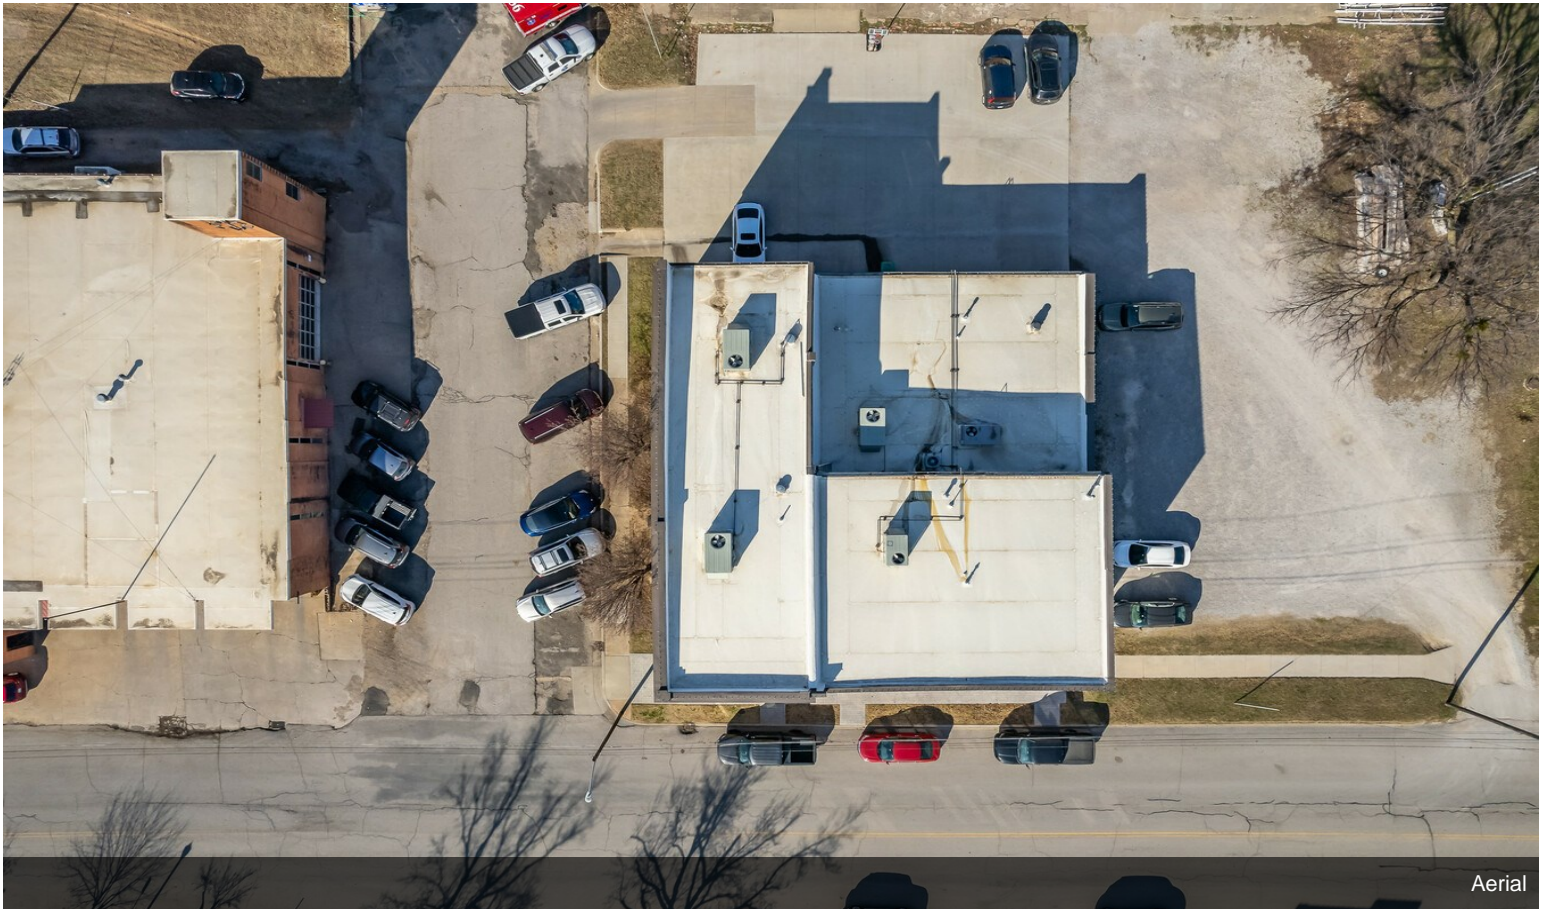

Property Photos