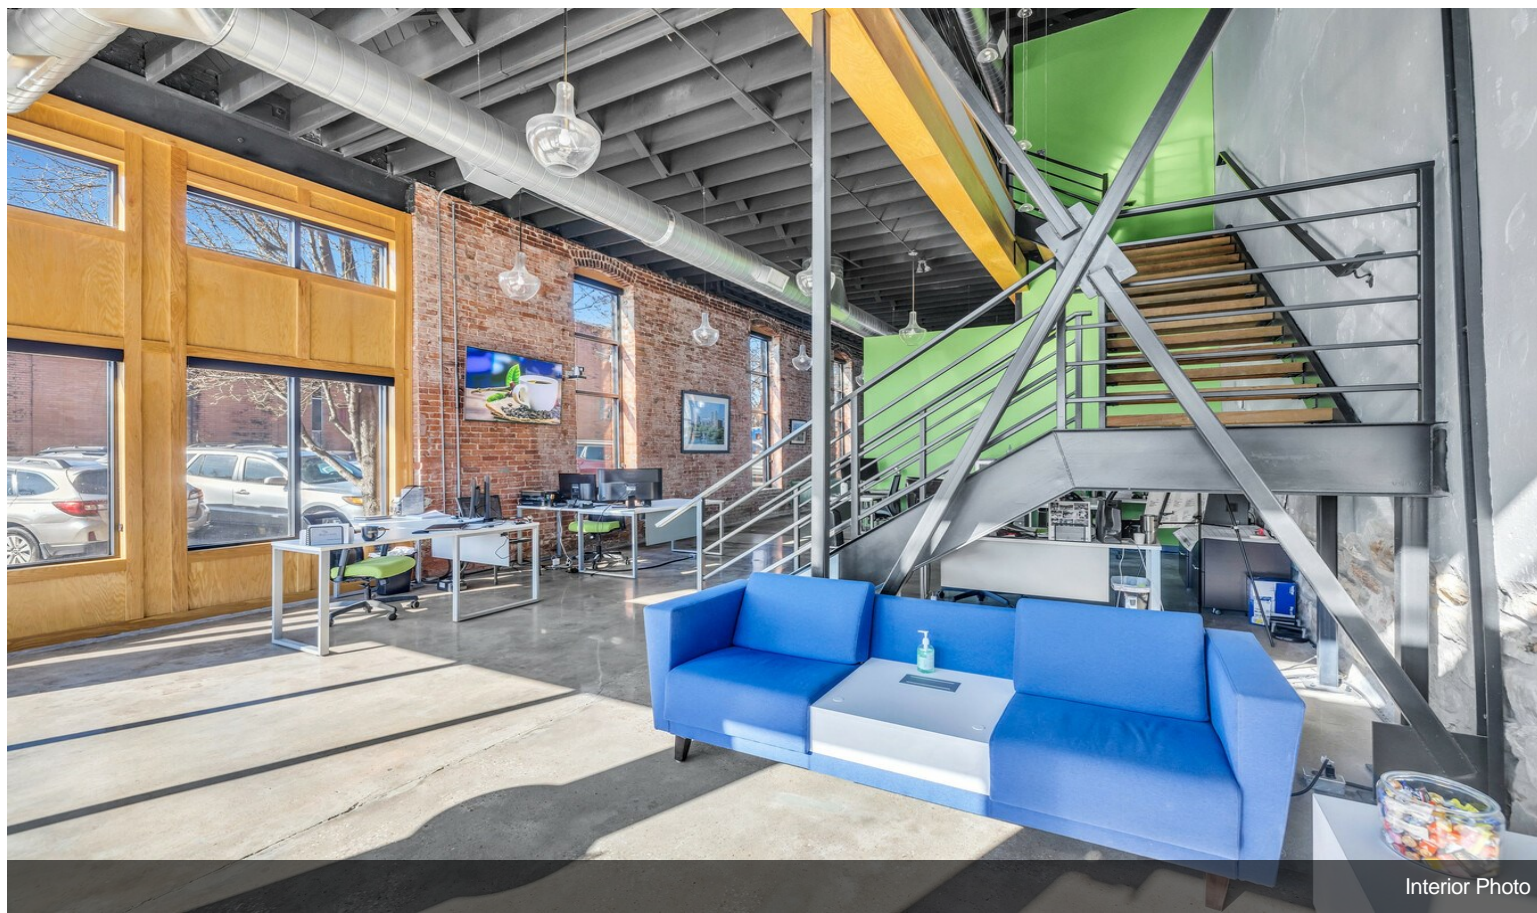

Property Photos

Interior Photo