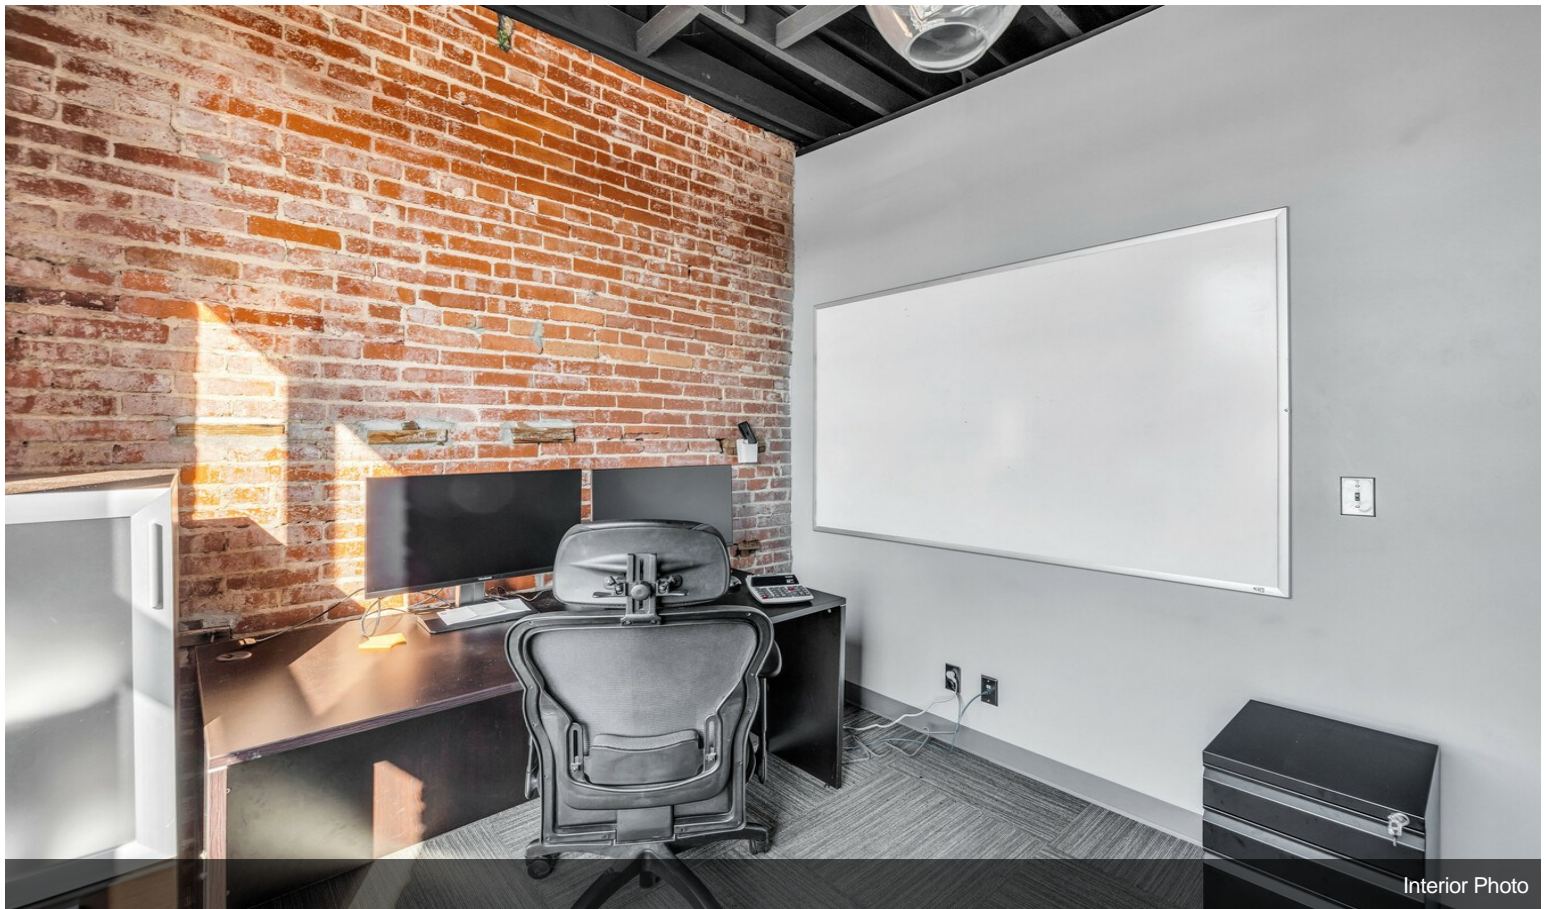

Interior Photo