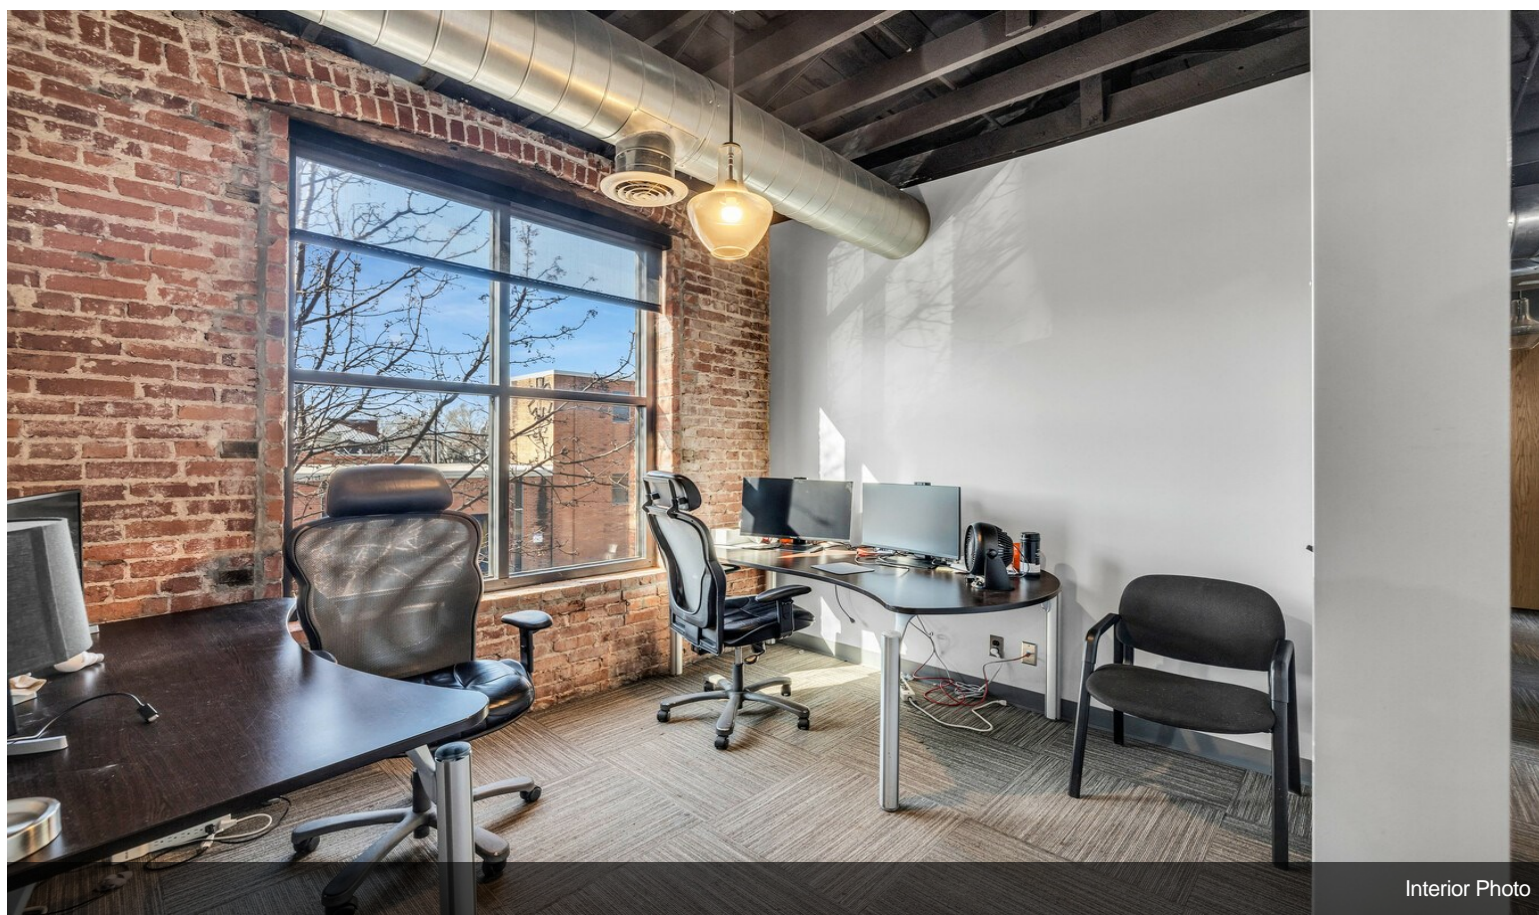

\$795,000

Turnkey office space for sale in Downtown Sapulpa. Originally constructed in 1905, this building has been completely remodeled and updated with new roof, windows, HVAC, electrical, plumbing, and CAT6 in 2017. SEQTEK is open to moving out or staying through current lease.

- 11 Offices
- 1 Large Conference Room
- 2 Bathrooms
- 2 Kitchen Areas
- 1 Records Room
- 2 Wiring Closets.....

- Central Business District
- Completely Updated/Turnkey
- Walkability

For more information visit:

Property Photos

Interior Photo

Interior Photo

Property Photos

Interior Photo

Interior Photo

Property Photos

Interior Photo

Interior Photo

Property Photos

Interior Photo

Interior Photo

Property Photos

Interior Photo

Interior Photo

Property Photos