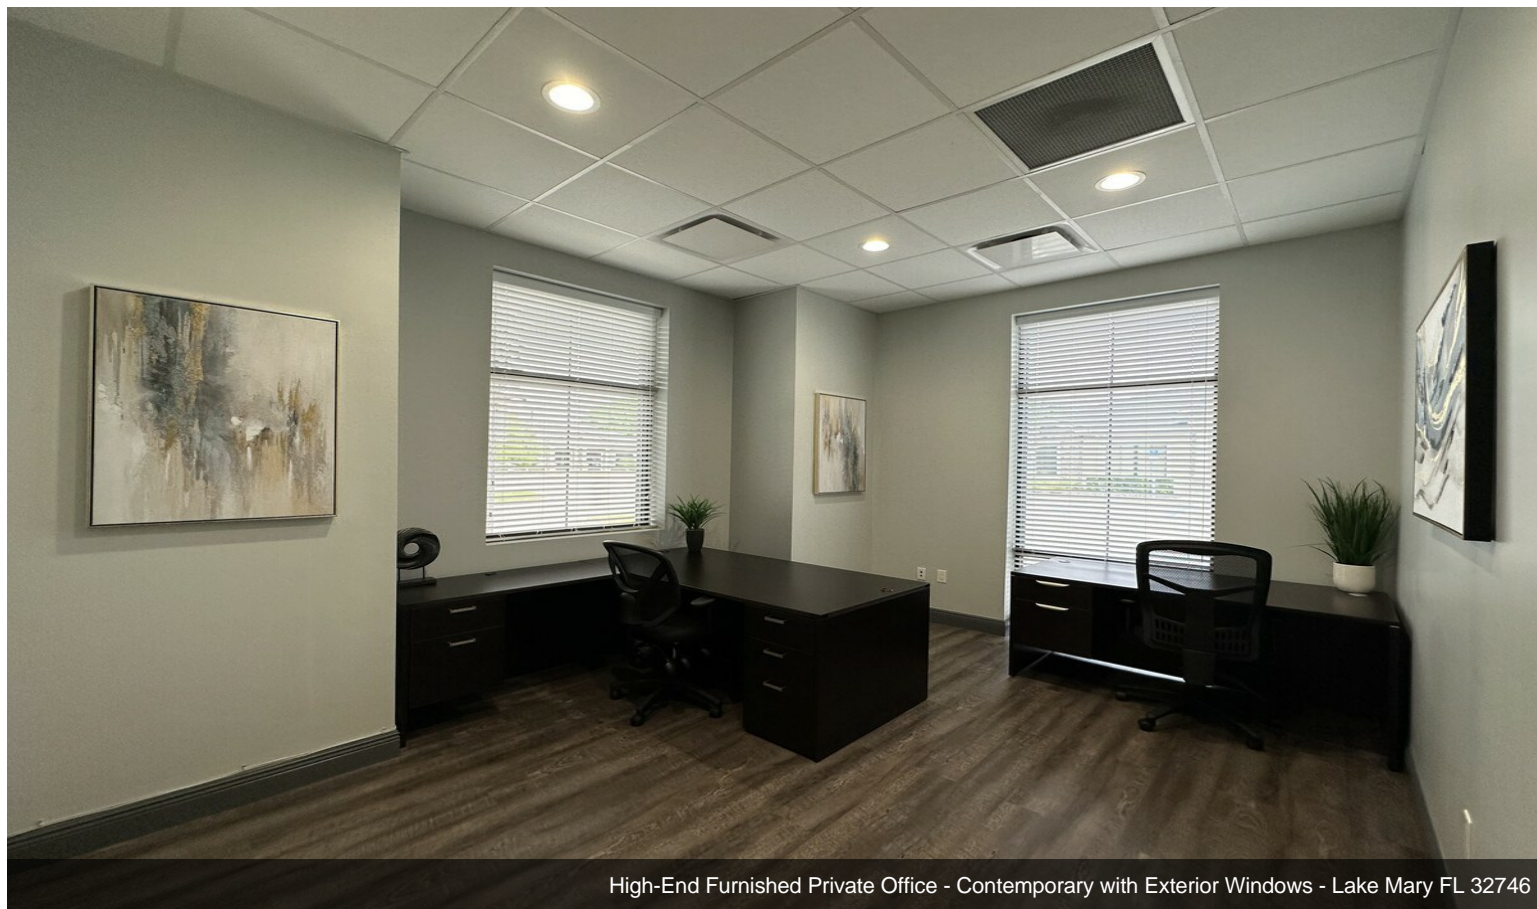

Adjoins Oval Park.

Attractive one-story building with high ceilings. Easy, direct parking in front.

Individual contemporary offices and workspaces for groups up to 20.

Upscale finishes.

Exterior windows and Natural Light.

Secured 24/7

~ Office Space Use Clients ~ Call for Appointment...

- Less than Two Minutes to I-4 and the 417 (Beltway)
- Contemporary Finishes
- Individual Private Offices with Flexible Terms
- Impressive Conference Room
- Kitchen Area
- Furnished - Move-in Ready

Flexible space with furnished, move-in ready private offices. Open area and a grand conference room ideal for team meetings and collaboration. Multiple meeting rooms with desks for up to four per room.

Property Photos

Conference Room (Overlooks Oval Park)

Kitchen Area

Property Photos

Lake Mary Office for Rent - Workspace for Three

High-End Furnished Private Office - Contemporary with Exterior Windows - Lake Mary FL 32746