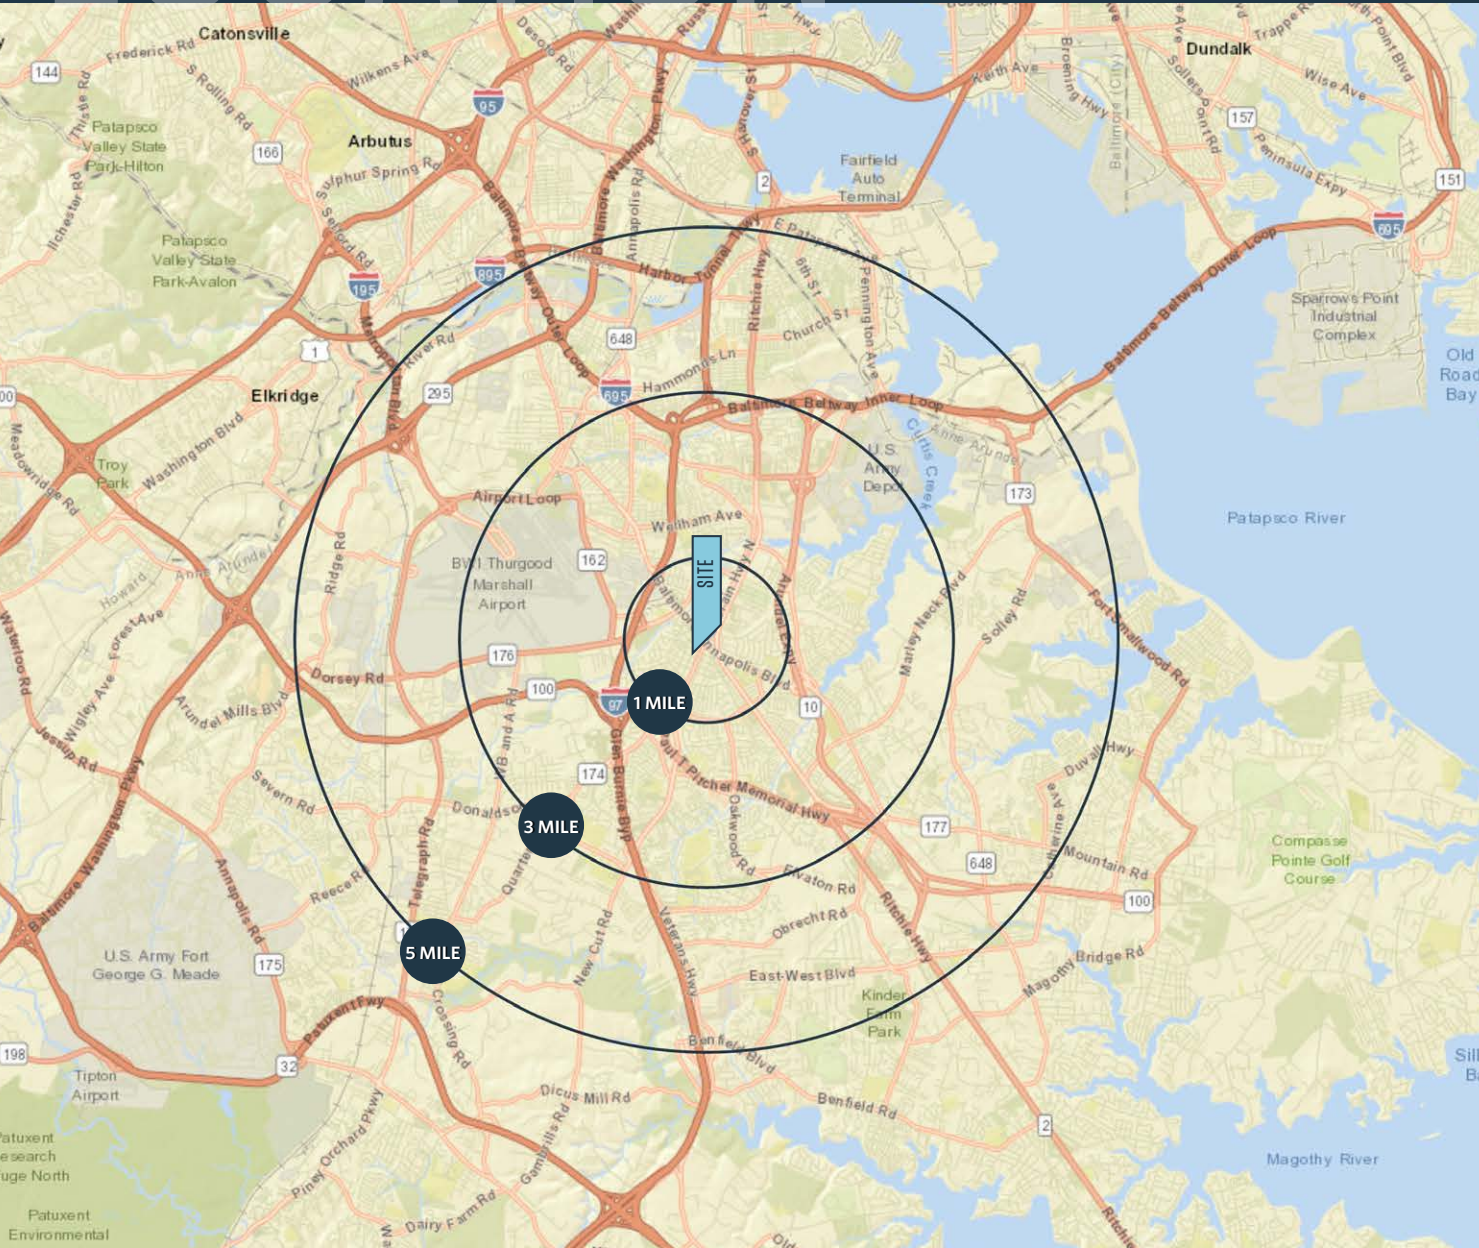

LOCATION

GLEN BURNIE TOWN CENTER

121 CRAIN HIGHWAY NORTH, GLEN BURNIE, MD 21061, ANNE ARUNDEL COUNTY

DEMOGRAPHICS | 2021:

1-MILE	3-MILE	5-MILE
Population		
10,507	90,889	190,816
Daytime Population		
6,495	50,135	95,235
Households		
3,962	35,029	70,376
Average HH Income		
$83,474	$88,687	$102,712

[CLICK TO DOWNLOAD DEMOGRAPHIC REPORT](#)

TRAFFIC COUNTS | 2021:

Ritchie Hwy	22,501 ADT
Crain Hwy	10,953 ADT
Baltimore Annapolis Blvd	14,520 ADT

JOE MEKULSKI

jmekulski@klnb.com | 443-632-1343