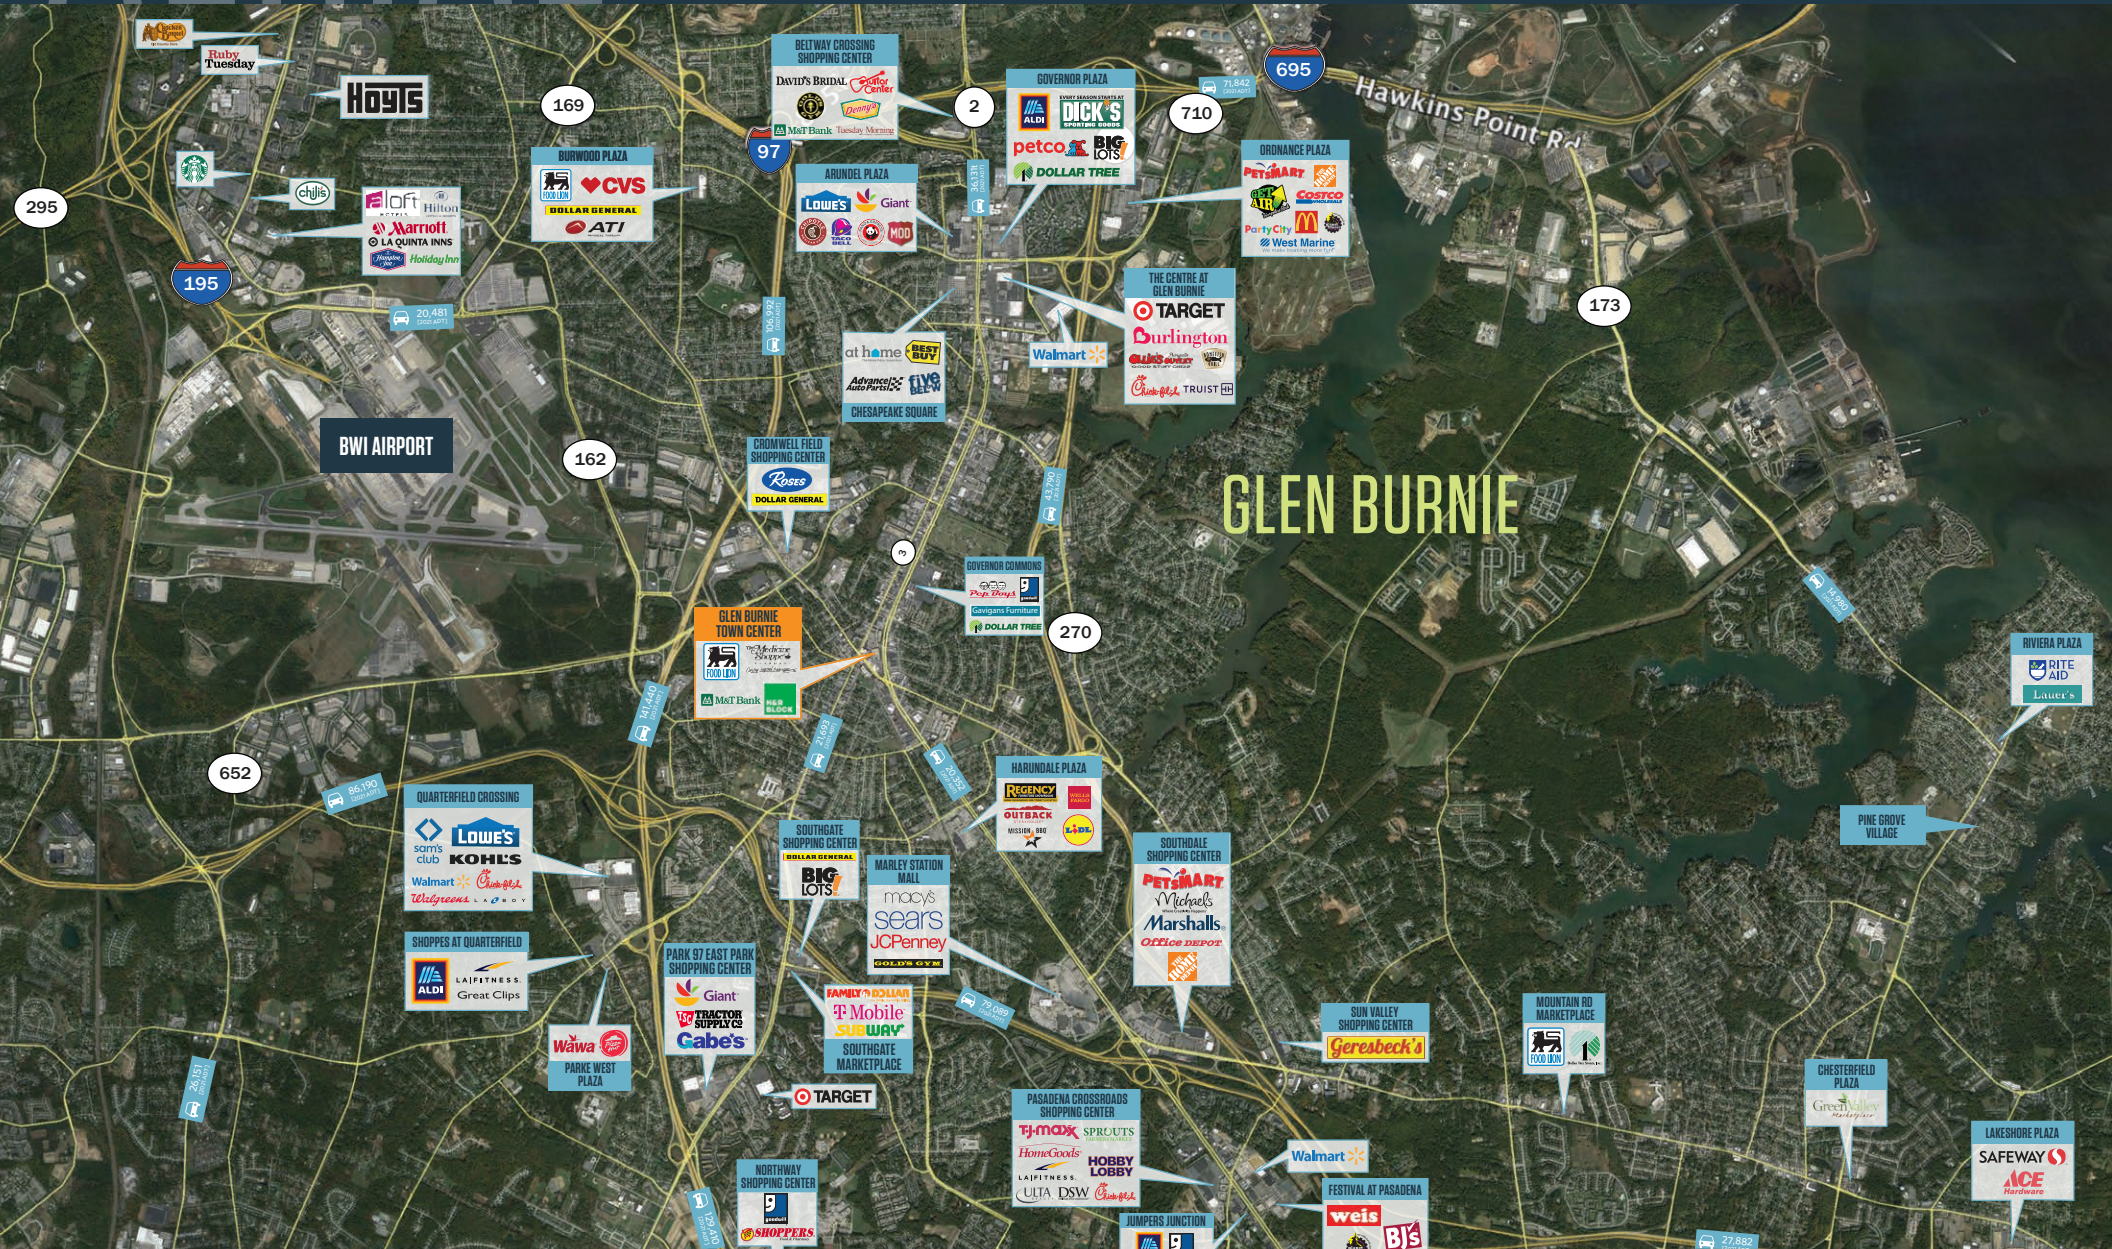

GLEN BURNIE TOWN CENTER

121 CRAIN HIGHWAY NORTH, GLEN BURNIE, MD 21061, ANNE ARUNDEL COUNTY

JOE MEKULSKI

jmekulski@klnb.com | 443-632-1343