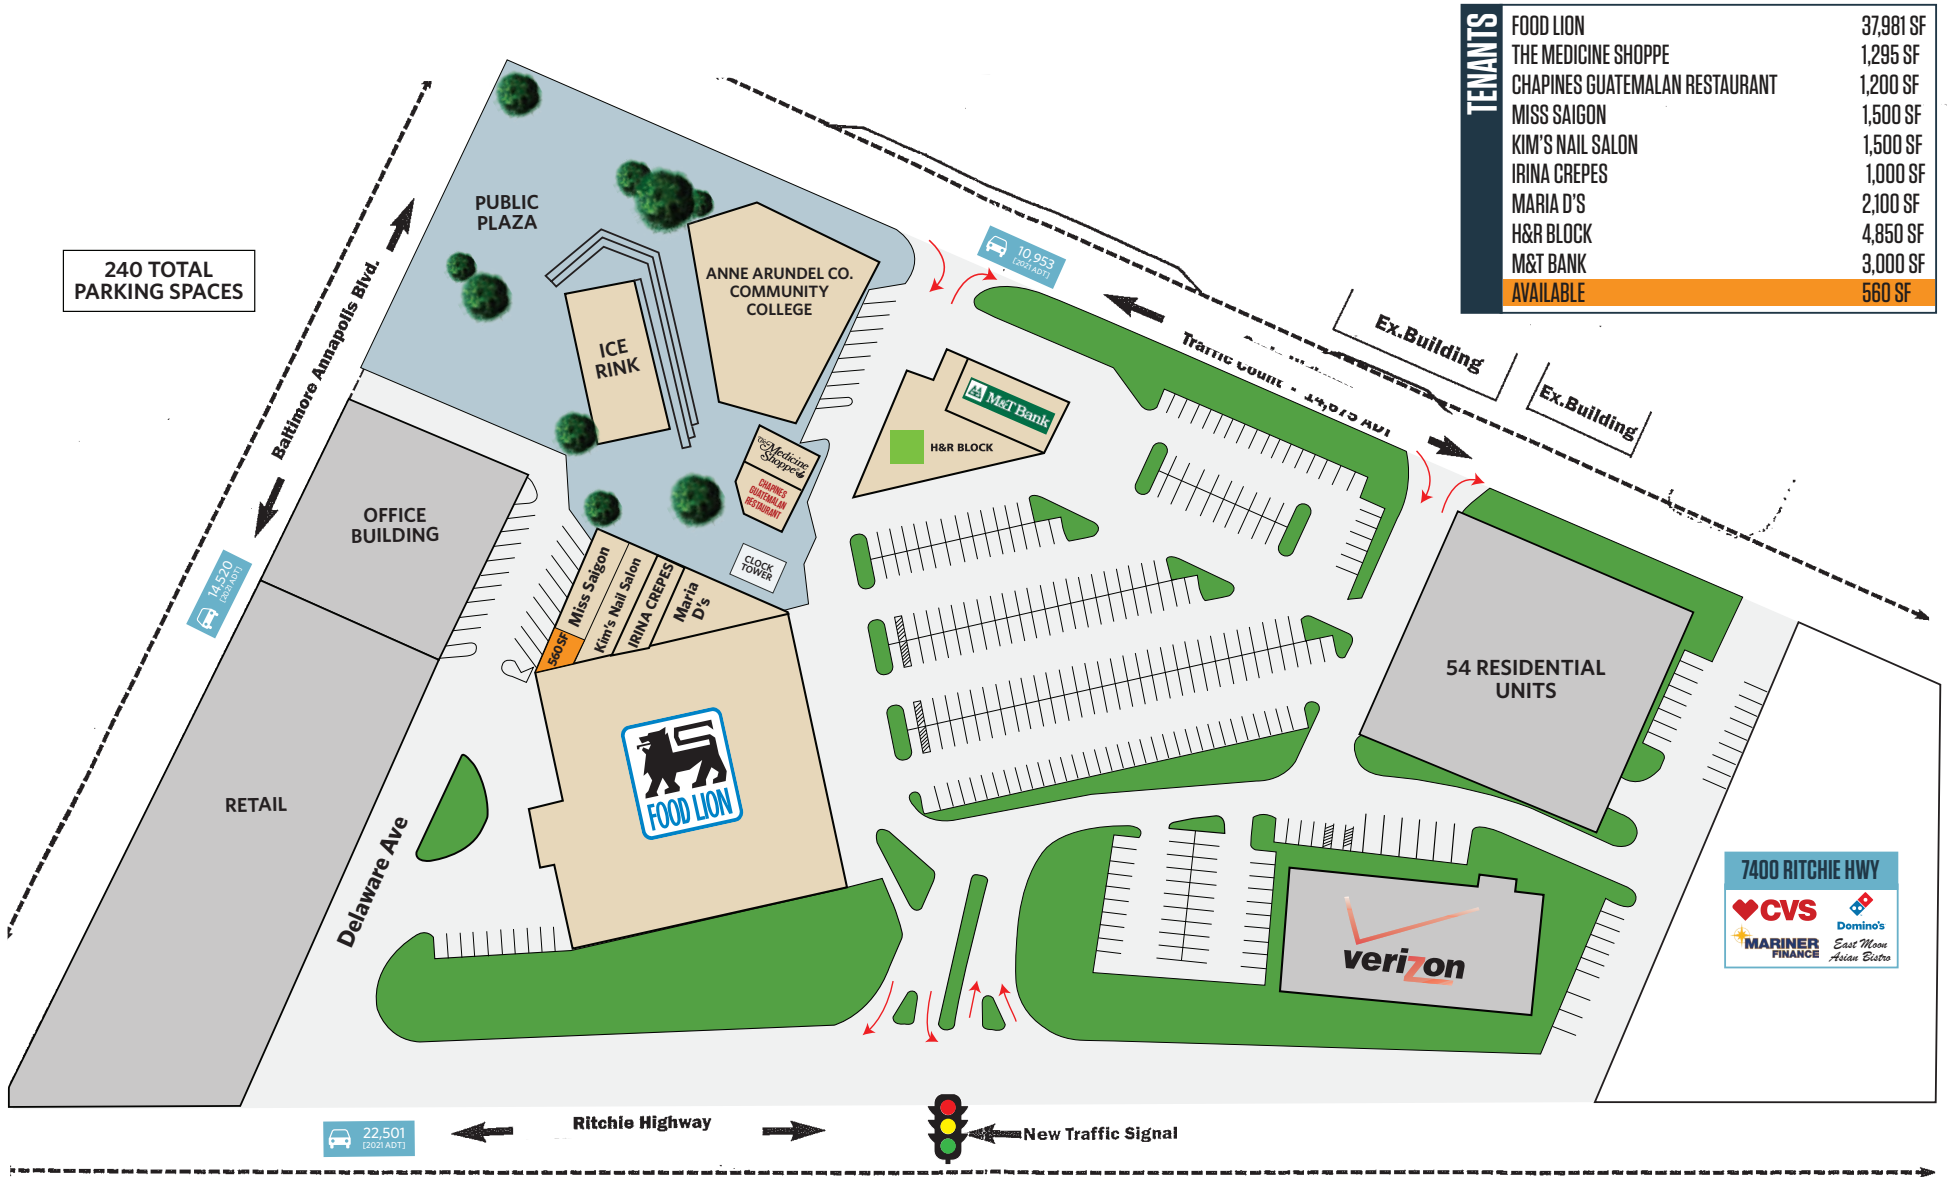

SITE PLAN

GLEN BURNIE TOWN CENTER

121 CRAIN HIGHWAY NORTH, GLEN BURNIE, MD 21061, ANNE ARUNDEL COUNTY

TELEPHONES	TELEPHONE	TELEPHONE
FOOD LION	37,981 SF	
THE MEDICINE SHOPPE	1,295 SF	
CHAPINES GUATEMALAN RESTAURANT	1,200 SF	
MISS SAIGON	1,500 SF	
KIM'S NAIL SALON	1,500 SF	
IRINA CREPES	1,000 SF	
MARIA D'S	2,100 SF	
H&R BLOCK	4,850 SF	
M&T BANK	3,000 SF	
AVAILABLE	560 SF	

7400 RITCHIE HWY