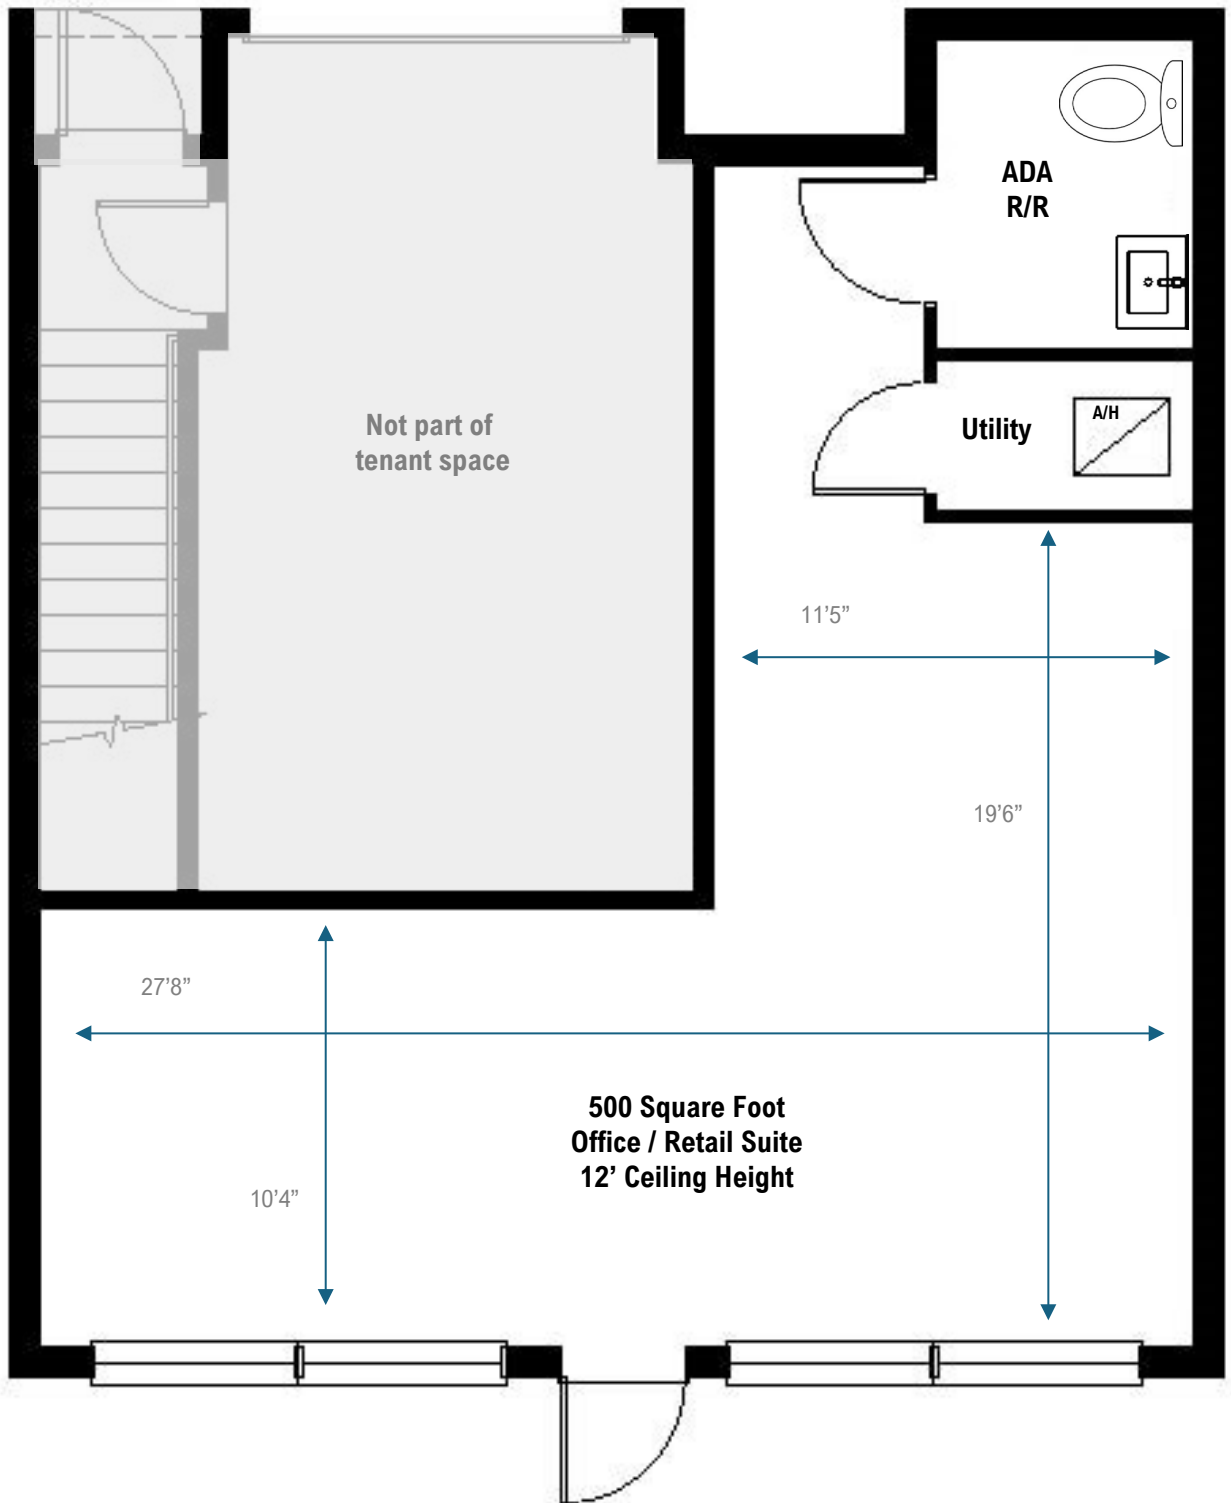

FOR LEASE

Grand Central District Retail/Office Suite
2865 Central Ave., St. Petersburg, FL 33713

KORI BILLINGS CCIM

Broker Associate

813-997-3341

Kori@BridgewaterCommercial.com