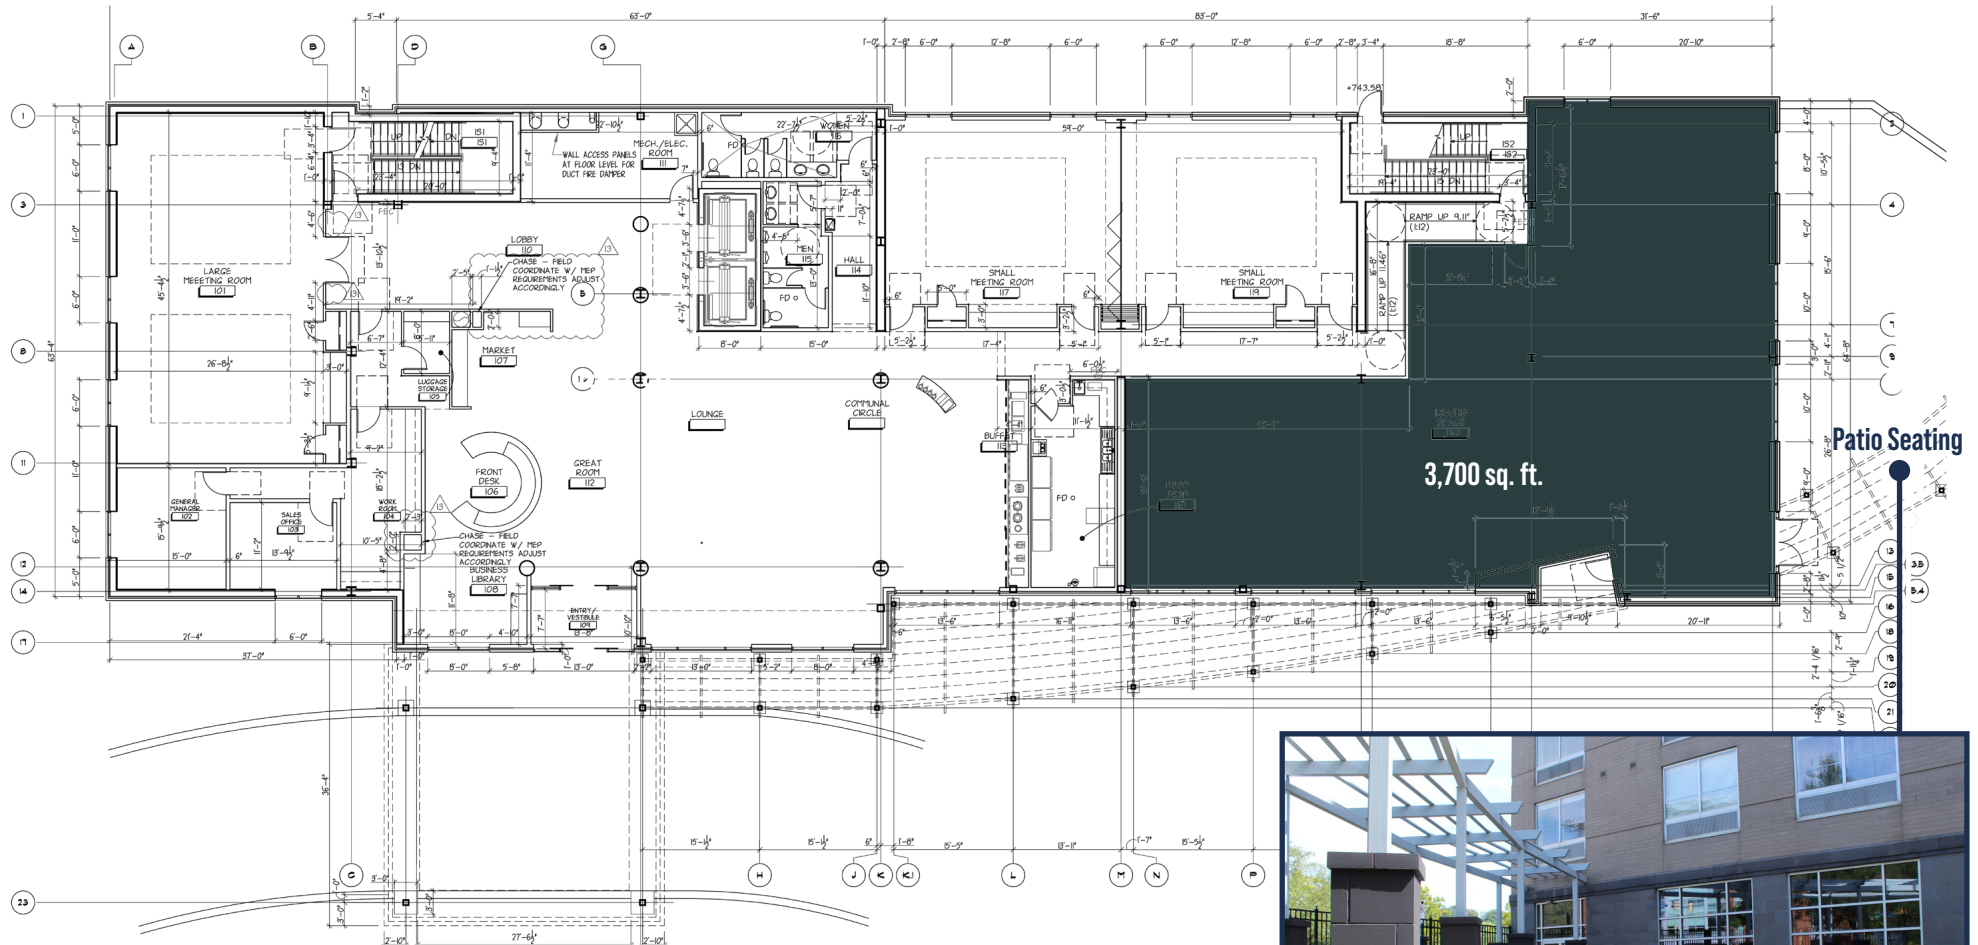

FOR LEASE

FIRST FLOOR RESTAURANT WITH PATIO

SpringHill Suites, 2950 South Water Street, Pittsburgh, PA 15203

PROPERTY DETAILS

- 3,700 sq. ft. retail for lease with outdoor patio at the base of the SpringHill Suites in South Side
- Expansive outdoor patio seating
- Prime corner location with high visibility at the entrance to the Steelers / Pitt Football Practice facility and the UPMC Sports Medicine Facility
- Directly across the street from one of the entrances to SouthSide Works
- Capture the visitors to the hotel which consists of 115 rooms
- The IBEW Circuit Center wedding venue / conference center is next door.
- Situated along the Three Rivers Heritage Trail which is widely used year round by runners, walkers, and cyclists.

Image AI generated for illustrative purposes.

INTERIOR SPACE

LEGACY
REALTY PARTNERS

FLOOR PLAN

FIRST FLOOR RESTAURANT WITH PATIO

SpringHill Suites, 2950 South Water Street, Pittsburgh, PA 15203

© 2024 Legacy Realty Partners. All rights reserved. The information provided has been obtained from sources deemed reliable but has not been verified for accuracy or completeness. It is recommended that you conduct a thorough, independent investigation of the property and verify all details. Any reliance on this information is at your own risk. Legacy Realty Partners and the Legacy Realty Partners logo are trademarks of Legacy Realty Partners, Inc. All other trademarks displayed in this document belong to their respective owners, and the use of these logos does not imply any affiliation with or endorsement by Legacy Realty Partners. The photos contained herein are the property of their respective owners. Unauthorized use of these images is prohibited without the explicit written consent of the owner.