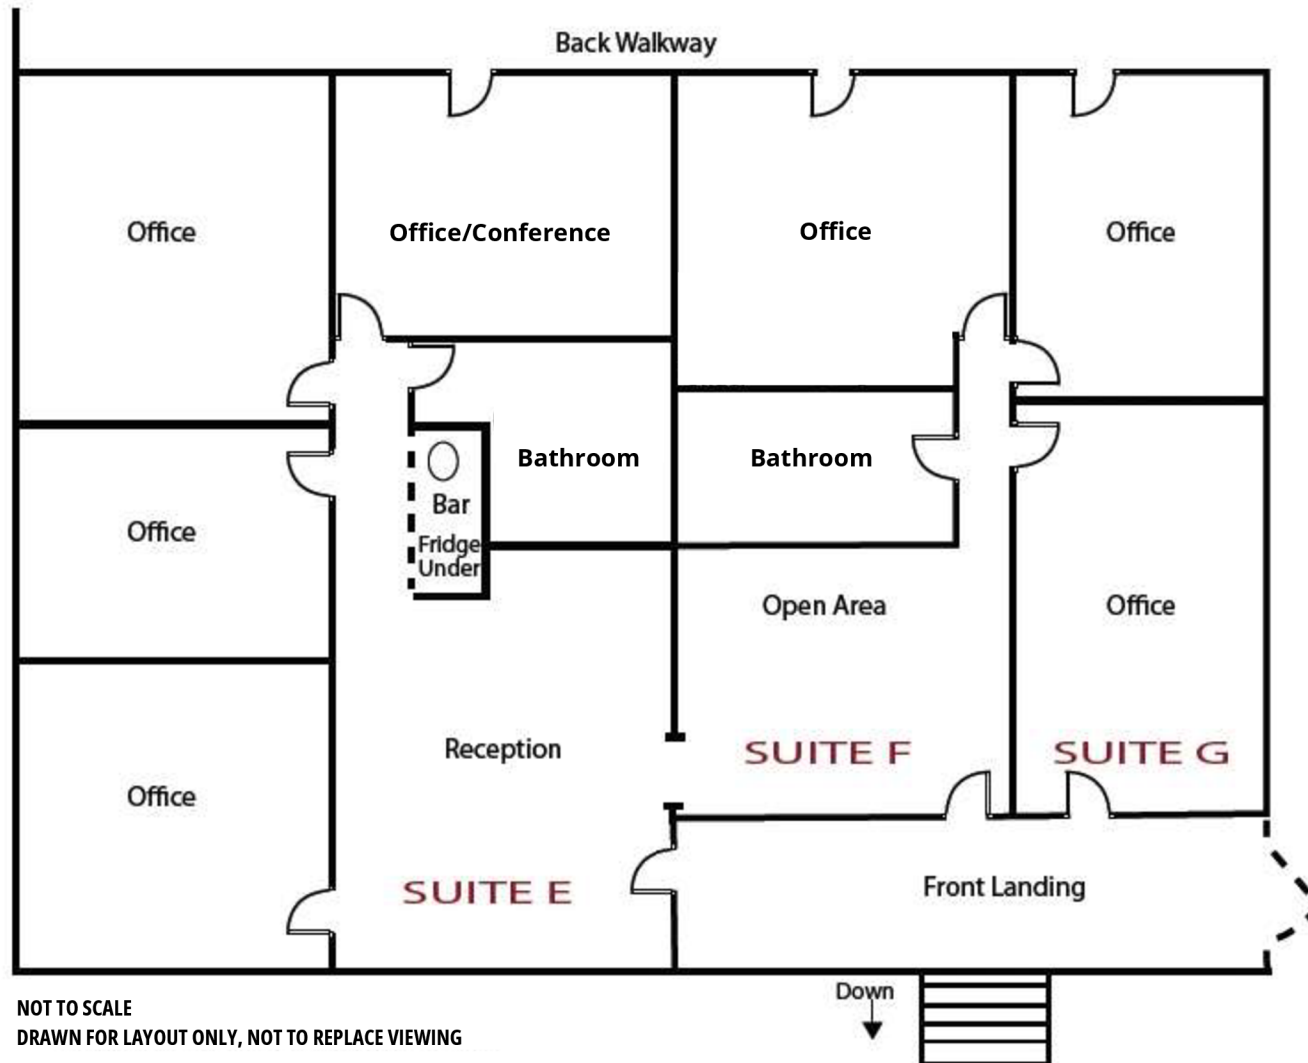

# 507 E 1st St. - Wellington Plaza

Floor Plan  
1,690 SF

NOT TO SCALE  
DRAWN FOR LAYOUT ONLY, NOT TO REPLACE VIEWING

[VIDEO TOUR](#)

[WWW.WELLINGTONPLAZAOFFICESPACE.COM](http://WWW.WELLINGTONPLAZAOFFICESPACE.COM)