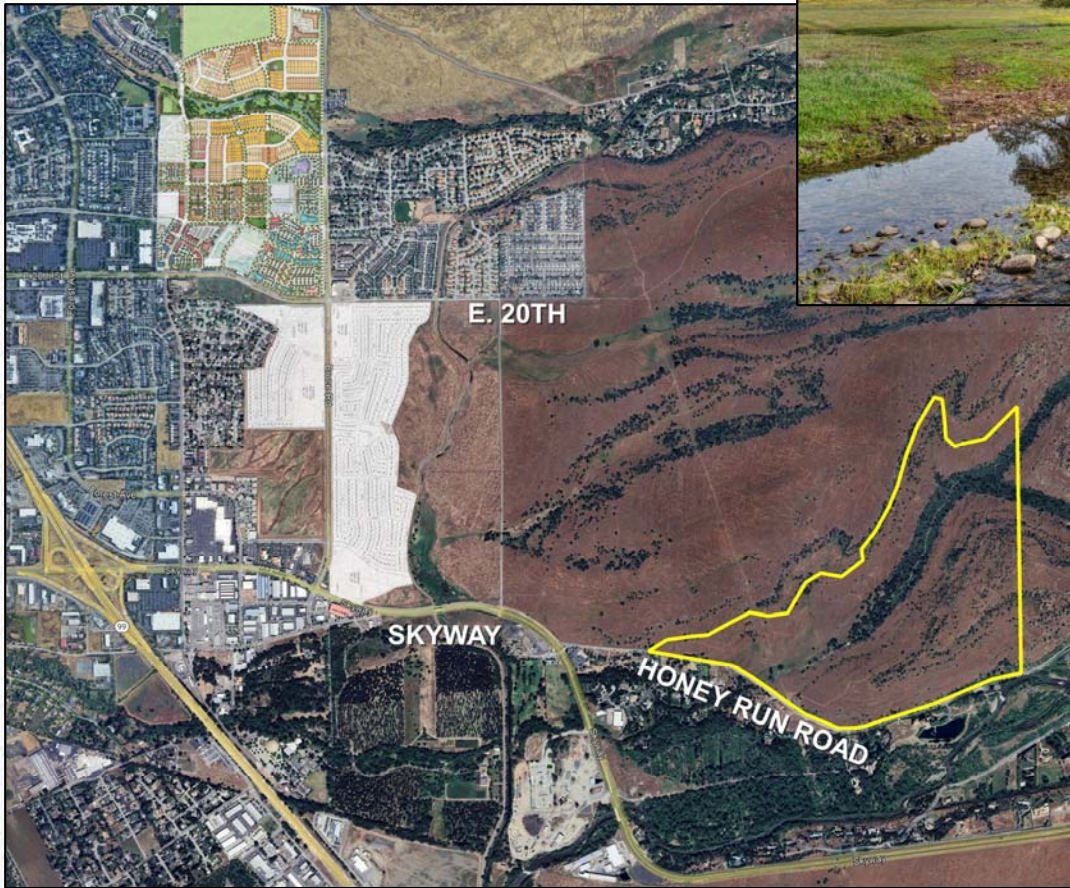

FOR SALE
300 ACRES
LOWER BUTTE CREEK CANYON

5,100' + HONEY RUN ROAD FRONTAGE

APN(s) 017-260-119 & 017-210-006 (PORTION THEREOF)

ZONING AG-20

As Is
\$ 4,000,000

Contact Bill Brouhard
(530) 879-4420 direct
(530) 624-0951 cell
Bill@GBrealestate.net
DRE#01023004