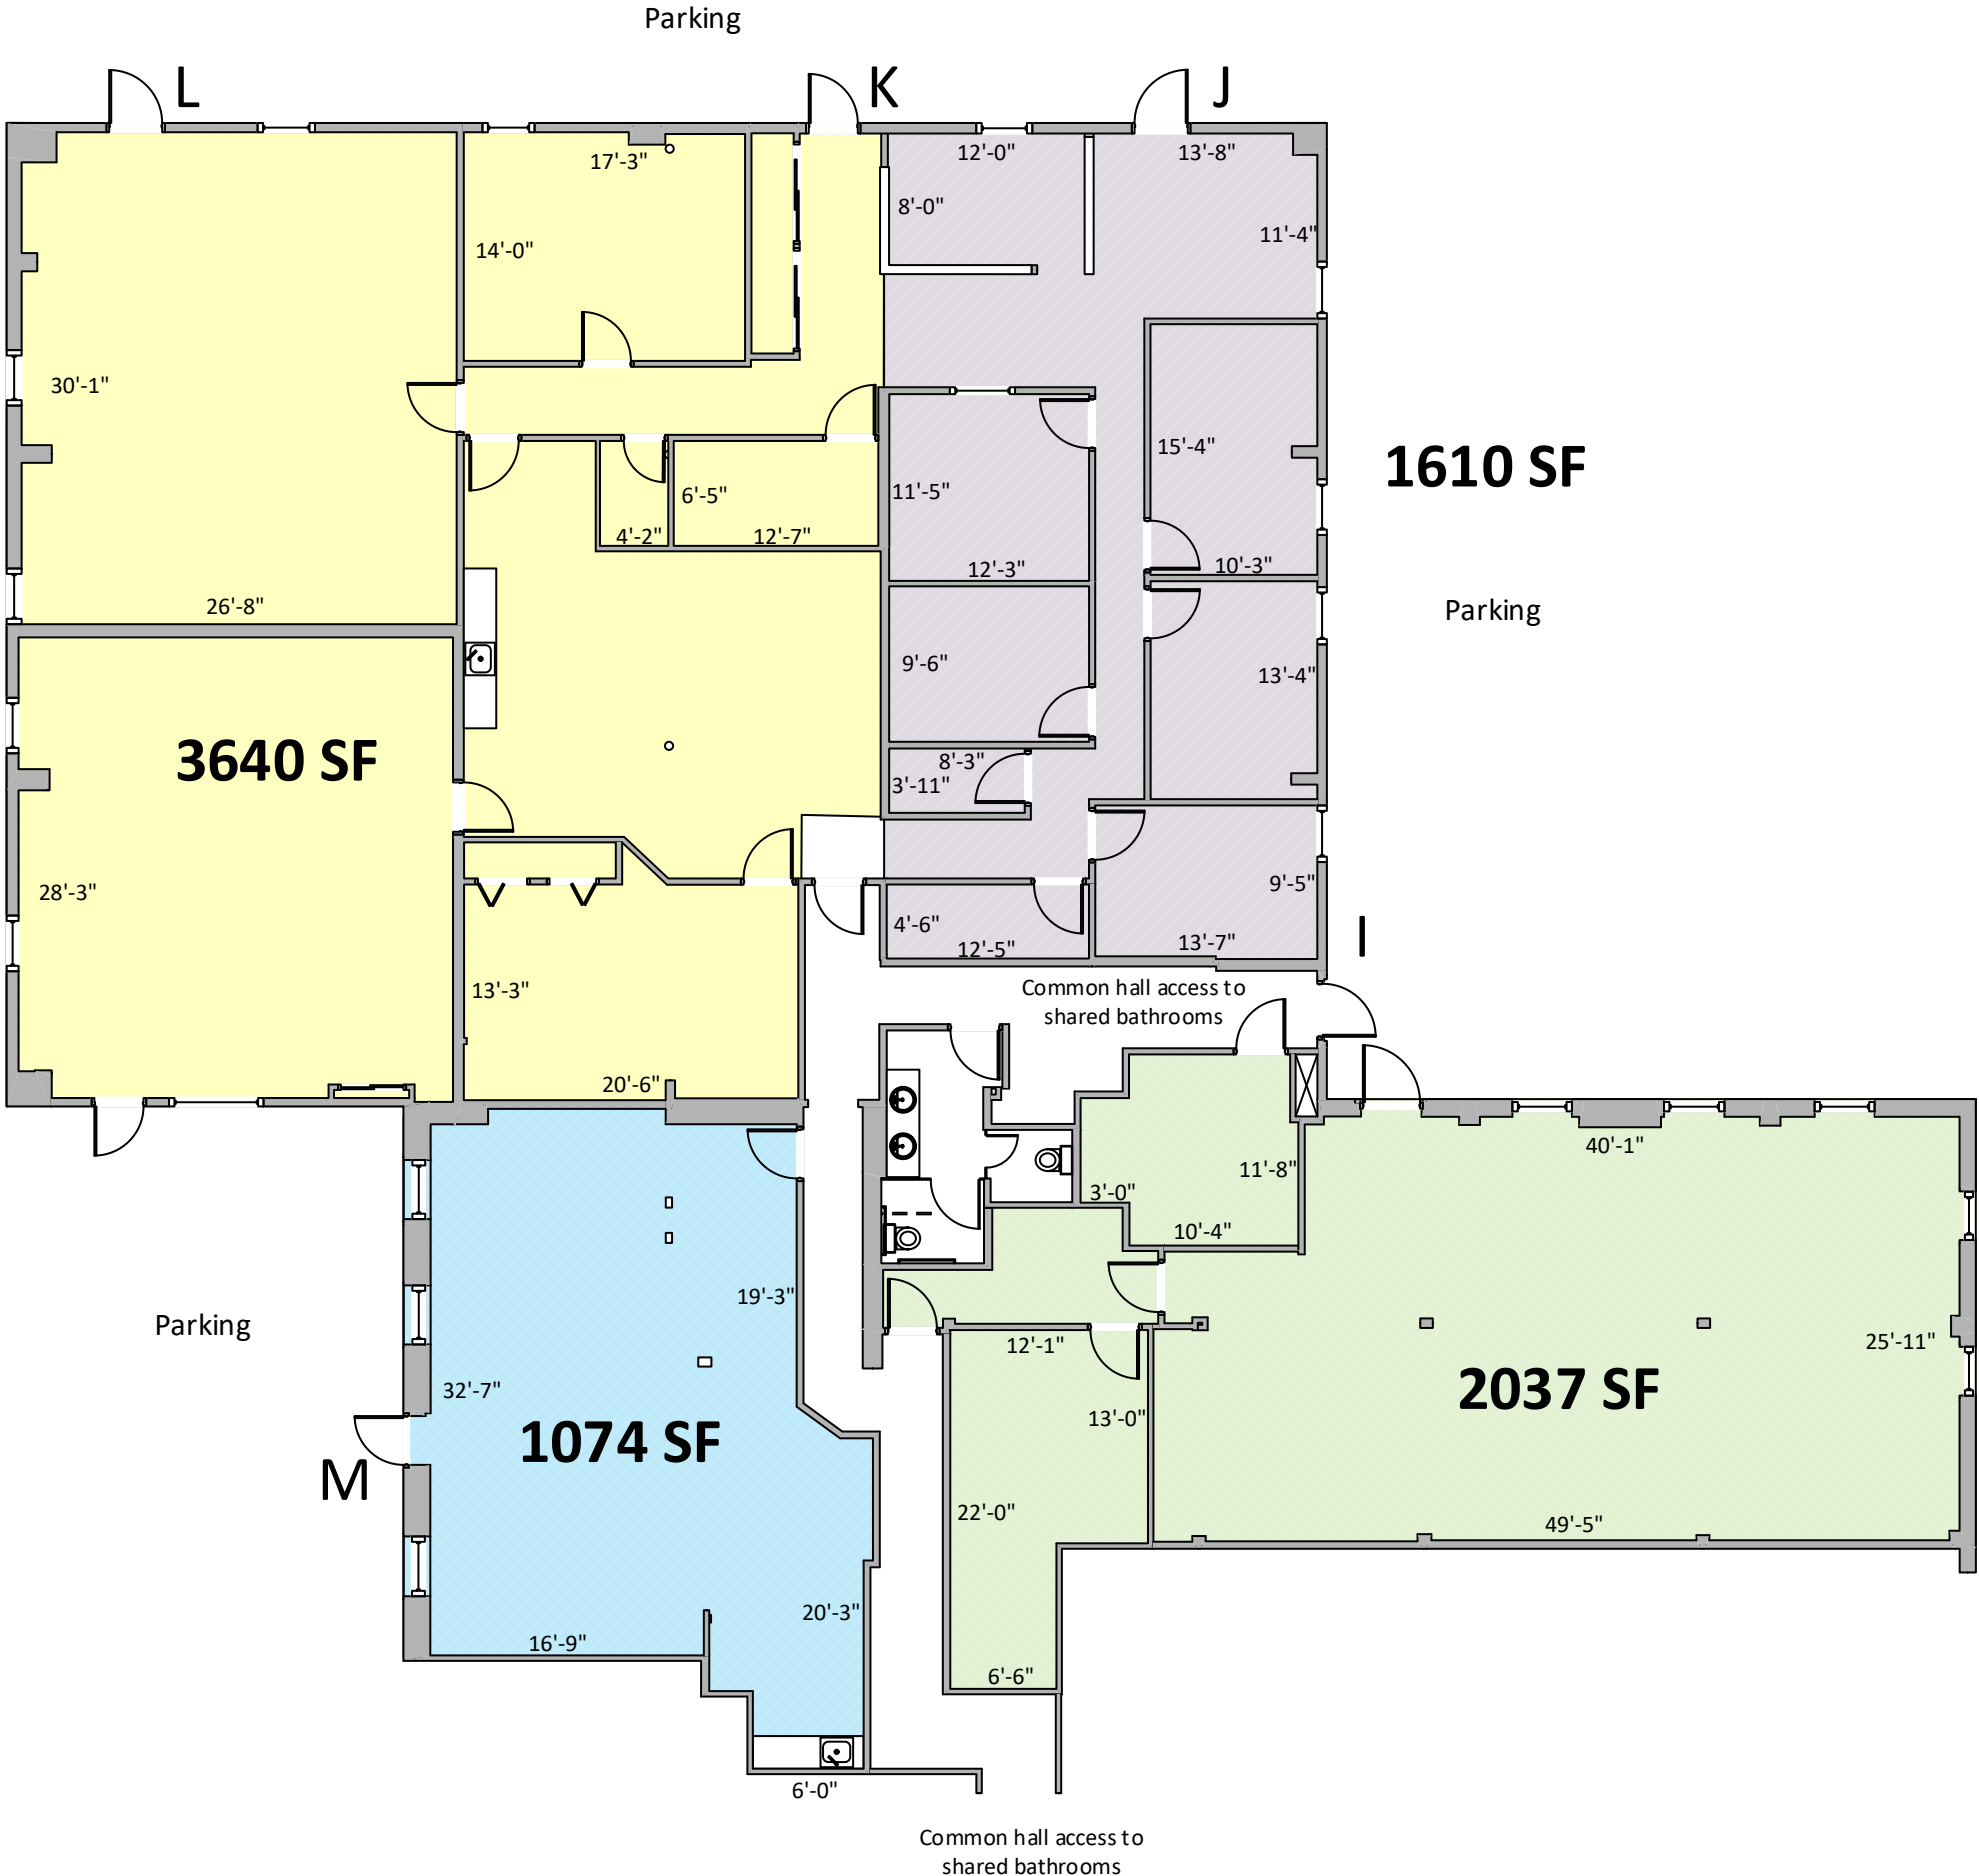

Westport Office Building
25 Sylvan Road South,
Westport, CT 06880

Part first floor

501 Kings Highway East, Fairfield, CT 06825
Phone: 203-696-1000 Fax: 203-384-8000
www.FischelProperties.com