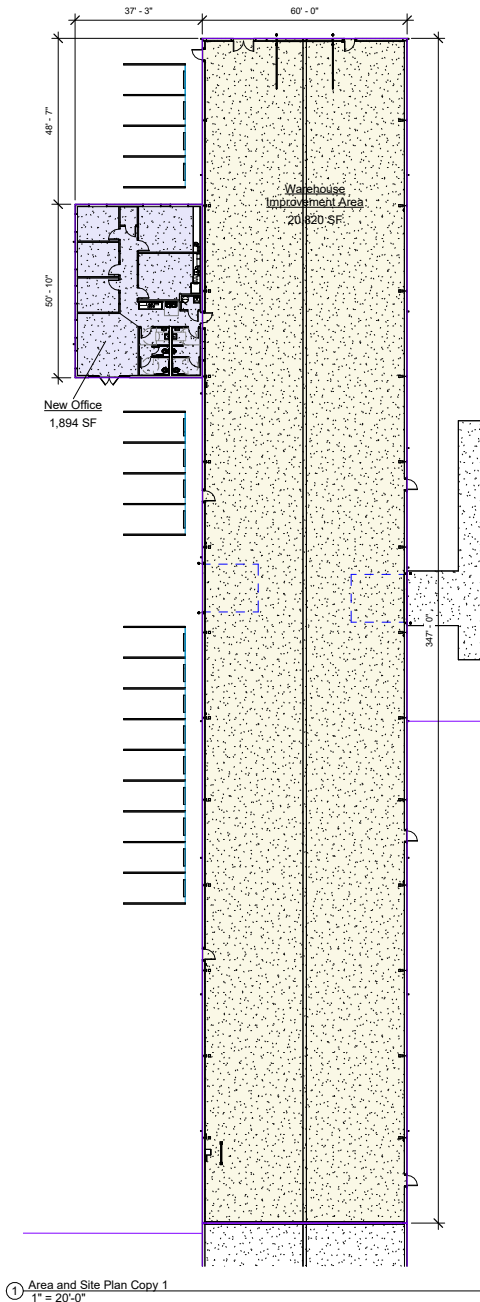

FOR LEASE | OFFICE / WAREHOUSE / YARD

2823 S CRAIG RD | AIRWAY HEIGHTS, WA 99001

POTENTIAL LAYOUT

NEW OFFICE - 1,894 SF

Planned Improvements:

- New LED Lighting
- New Insulation
- New Roof
- Freshly Painted
- New Warehouse Heating