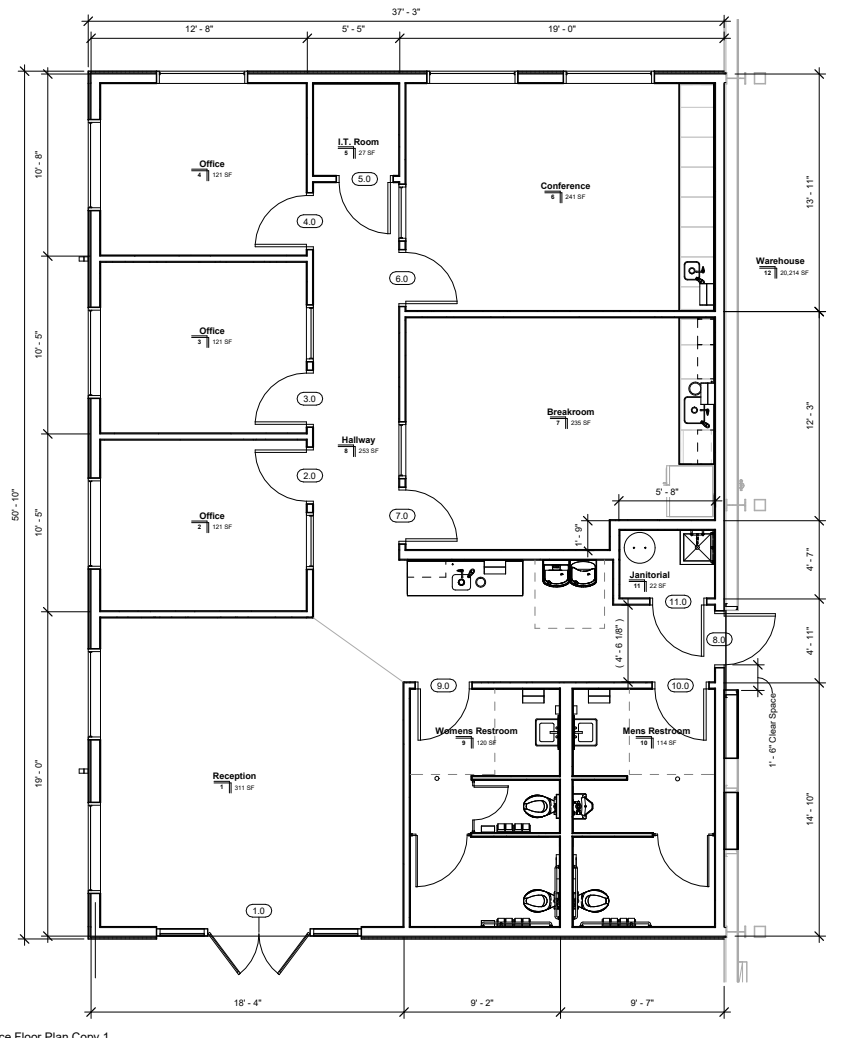

FOR LEASE | OFFICE / WAREHOUSE / YARD

2823 S CRAIG RD | AIRWAY HEIGHTS, WA 99001

POTENTIAL LAYOUT

NEW OFFICE - 1,894 SF

Planned Improvements:

- New LED Lighting
- New Insulation
- New Roof
- Freshly Painted
- New Warehouse Heating