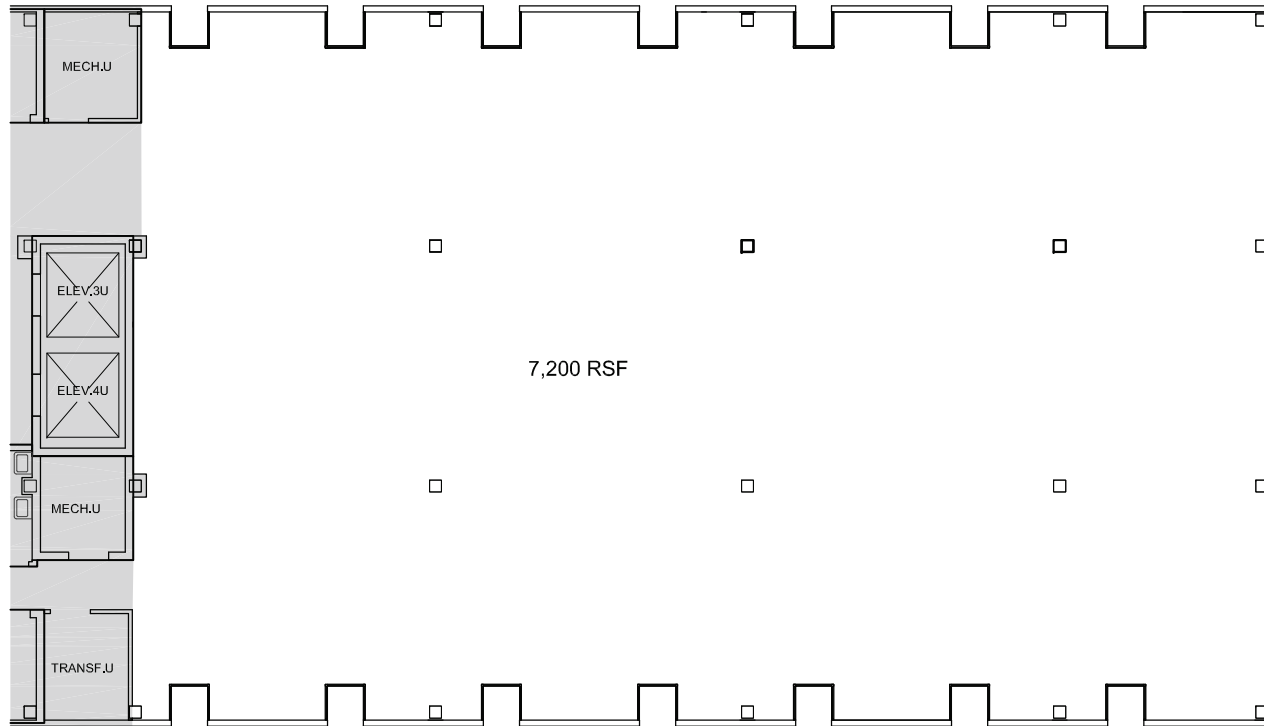

SONO 50

CAPITAL EQUITIES GROUP

50 WASHINGTON ST, NORWALK
11TH FLOOR - 1101 EAST

Scale: $\frac{1}{8}'' = 1'-0''$