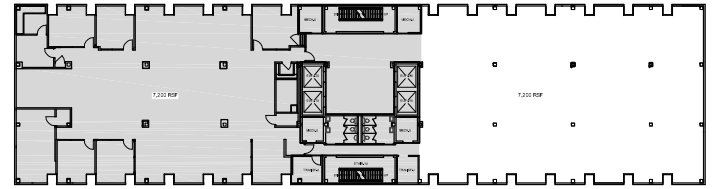

SONO 50

CAPITAL EQUITIES GROUP

50 WASHINGTON ST, NORWALK
11TH FLOOR - 1101 EAST

Scale: $\frac{1}{8}'' = 1'-0''$