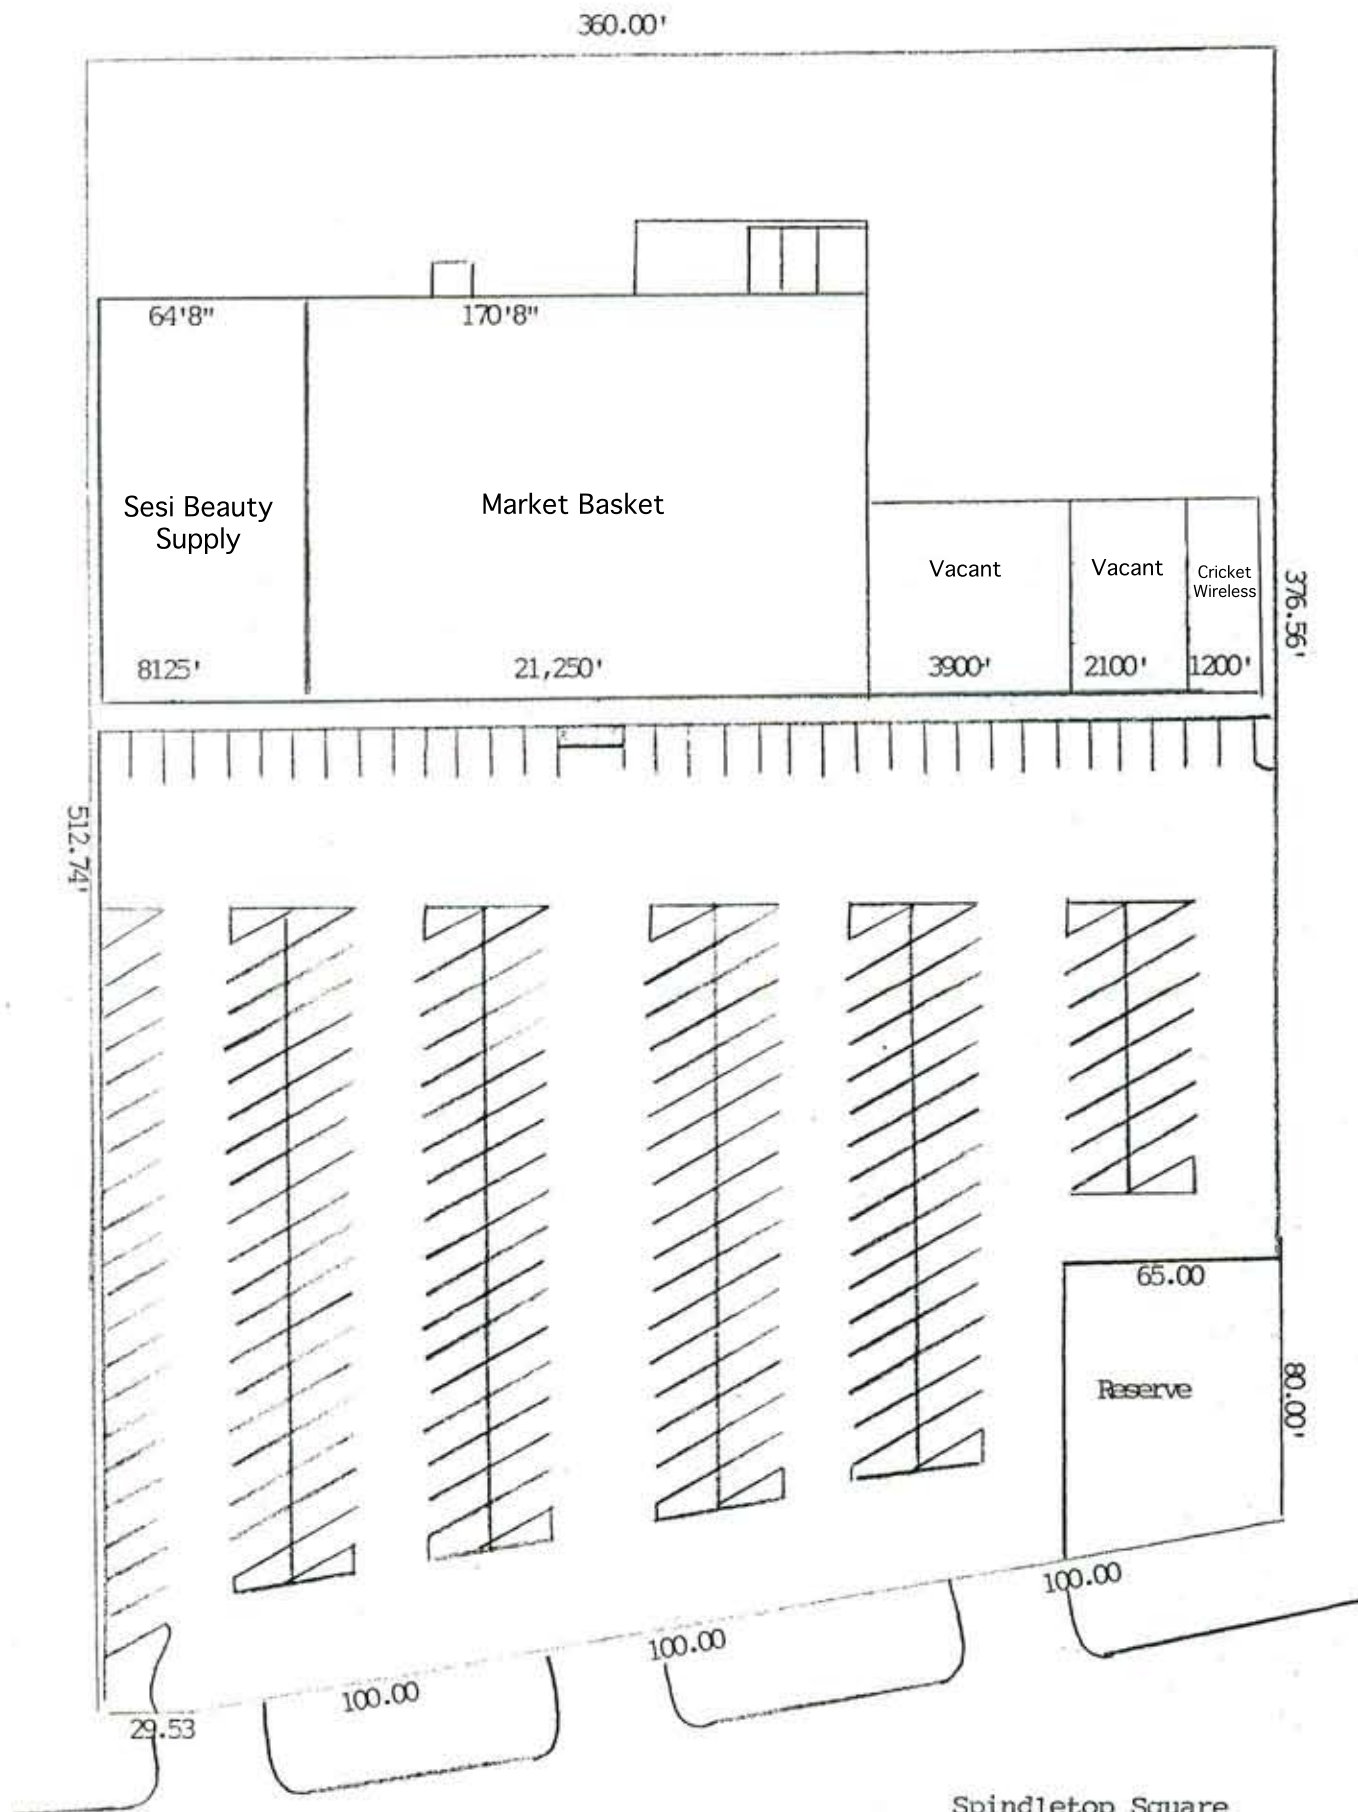

Exhibit A

Spindletop Square

2265 North 11th St
Beaumont, Texas

Spindletop Square
N 11th St
Site Plan
1" = 60'0"
Total sq ft - 36,575.00