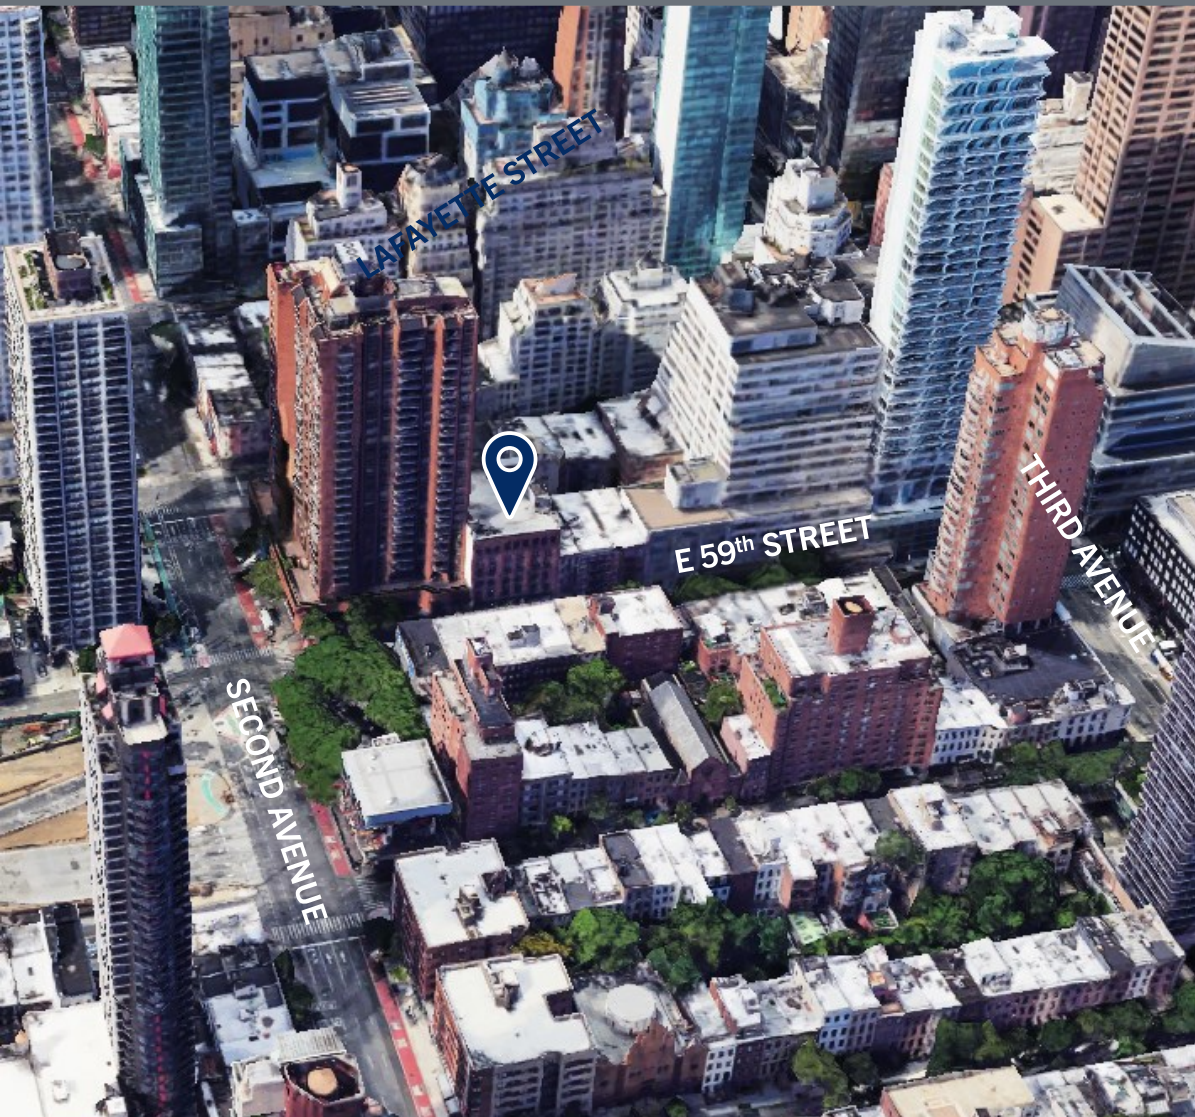

UPPER EAST SIDE OFFICE & SHOWROOM SPACE FOR LEASE

Although all information furnished regarding property for sale, rental or financing is from sources deemed reliable, no express representation is made nor is any implied as to the accuracy thereof and is subject to error, omissions, change of price, rental or other conditions, prior sale, rental or financing or withdrawal without notice.

BESSEN
RETAIL